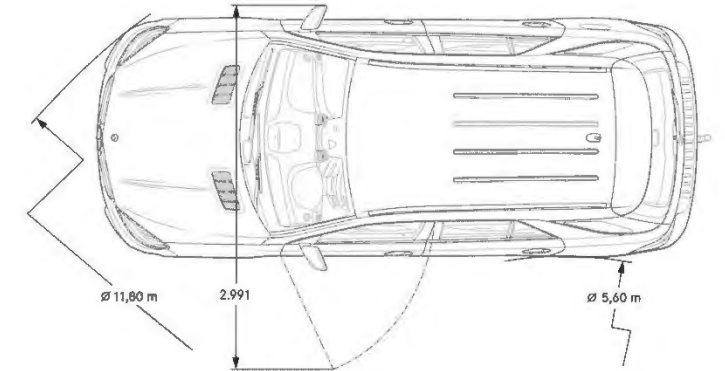

Specifications – GLE 43