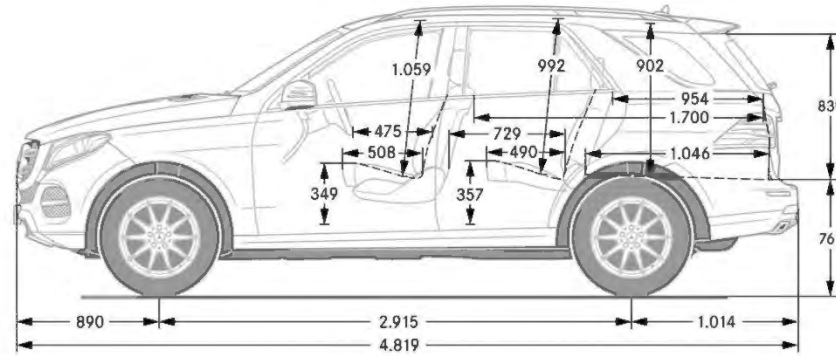

Specifications – GLE 350/4M