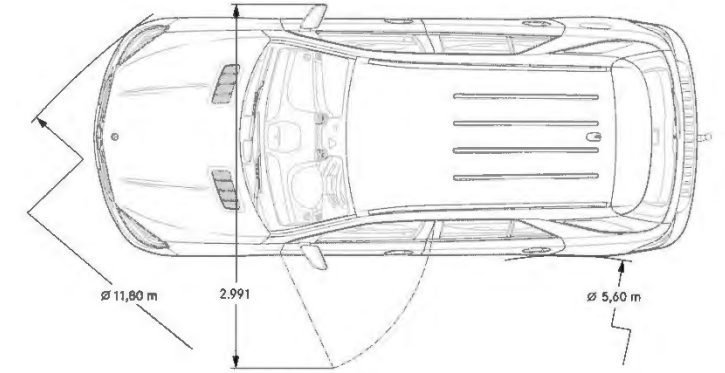

Specifications – GLE 350/4M