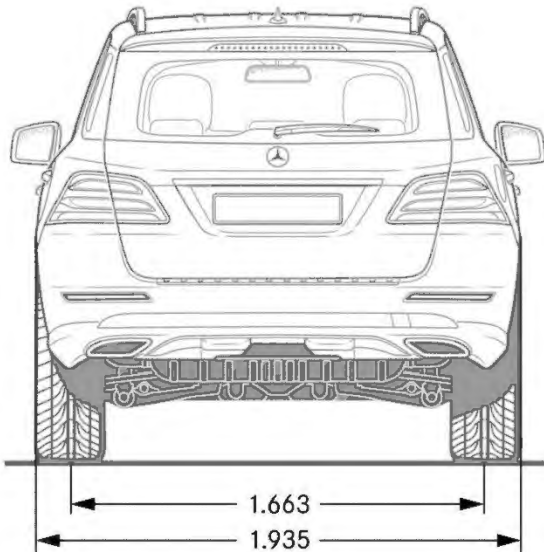

Specifications – GLE 350/4M