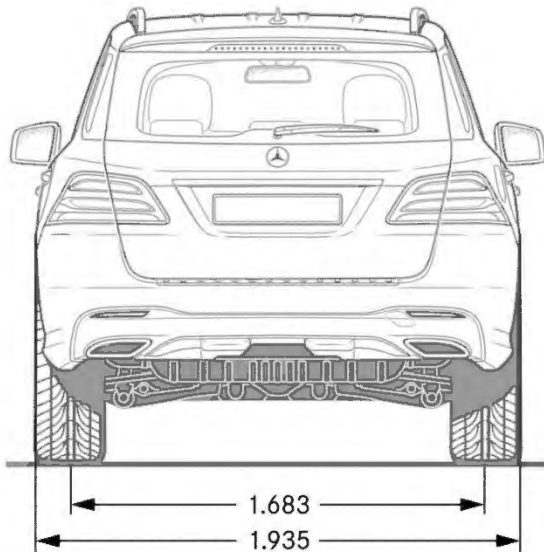

Specifications – GLE 43