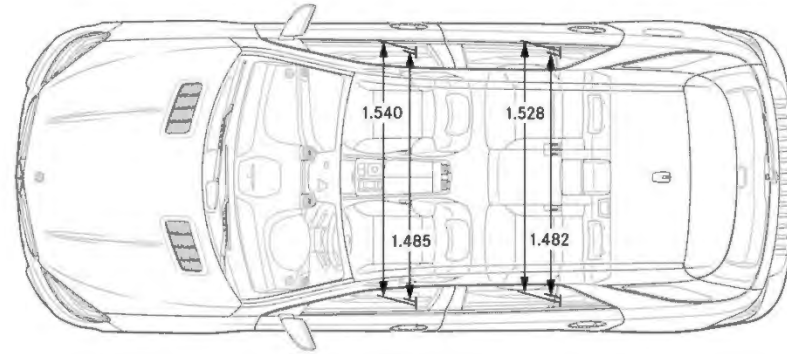

Specifications – GLE 43