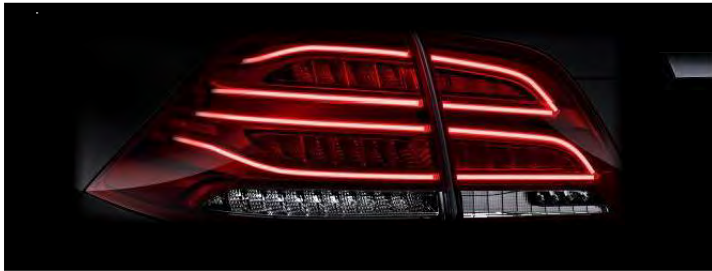

Headlamps

Halogen Headlamps

Standard

- Halogen headlamps
- LED Taillamps

Active LED Headlamps (640)

Optional

Included in Premium 2 Package (P02)

- Active Curve Illumination follows steering input for better illumination in curves
- Full LED technology including High & Low Beams
- Automatically adjusts low and high beams for better illumination at night and to avoid glare for oncoming cars
- Welcome Home Function: the LED light strip in the headlamps light up white after unlocking the vehicle