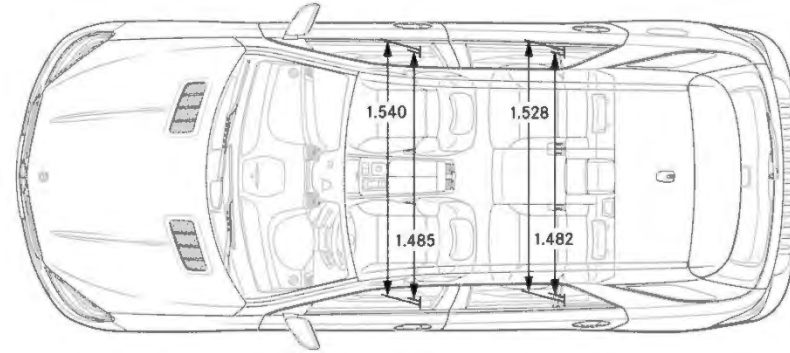

Specifications – GLE 350/4M