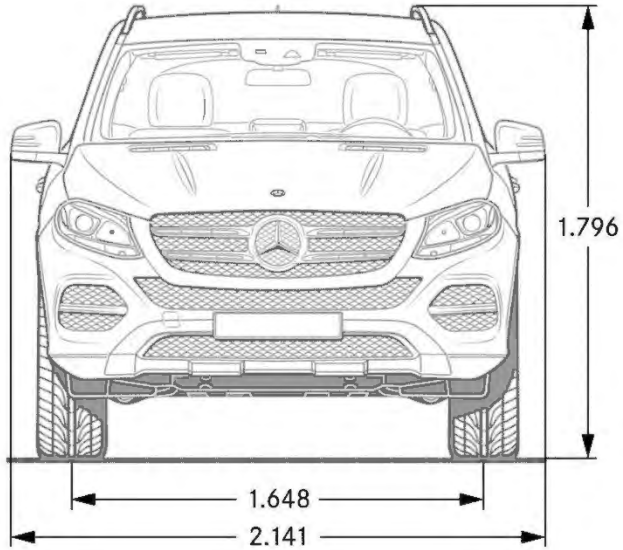

Specifications – GLE 350/4M