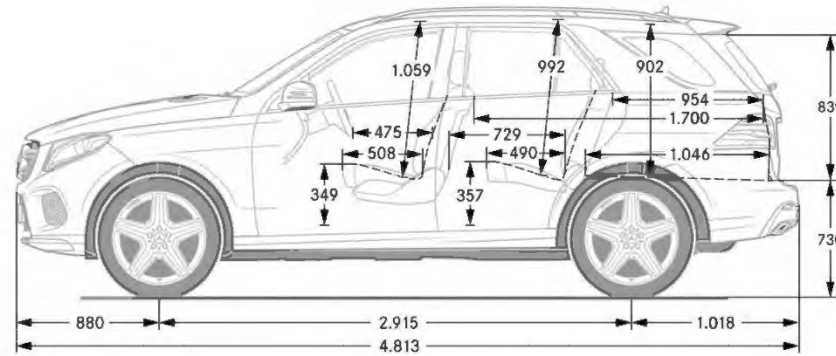

Specifications – GLE 43