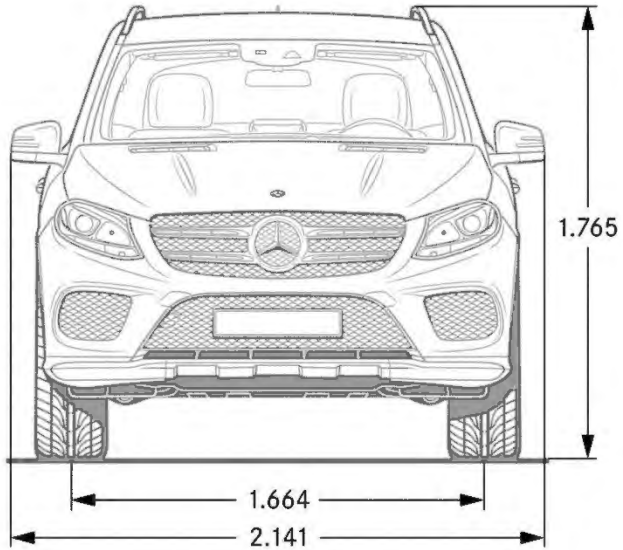

Specifications – GLE 43