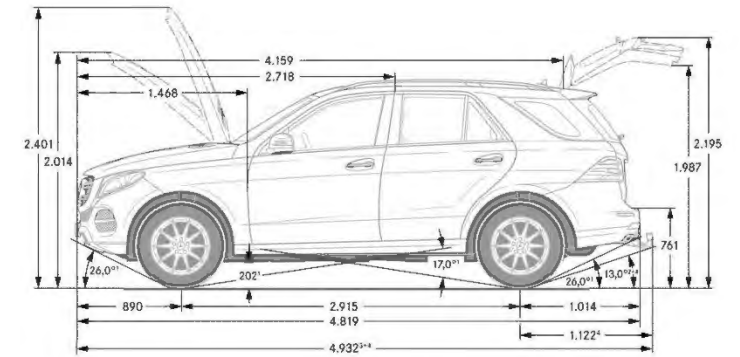

Specifications – GLE 350/4M