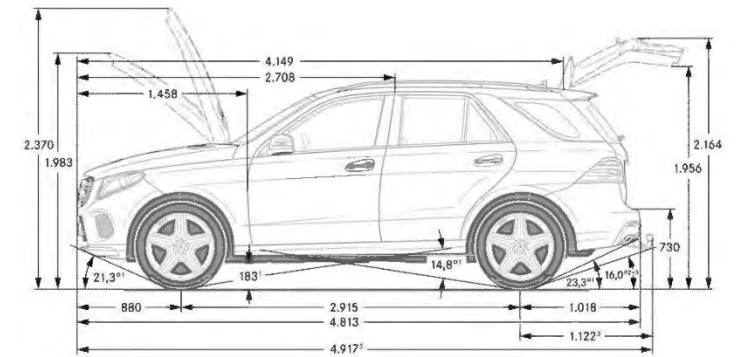

Specifications – GLE 43