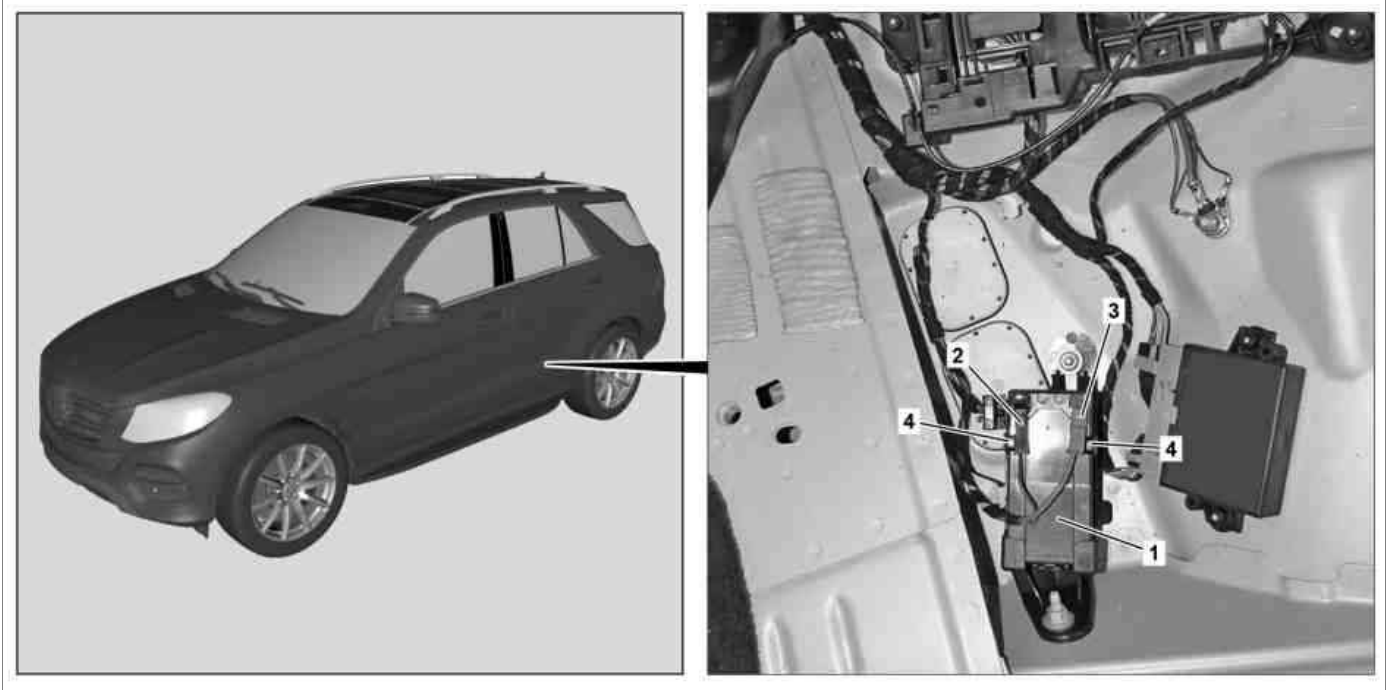

- Model 166.0**
 as of model year 2016
 with code 4U7 (Start/stop voltage dip protector)
 except code ME05 (HYBRID DRIVE 80KW VARIANT (INCLUDING PLUGIN))
- Model 292**
 with code 4U7 (Start/stop voltage dip protector)