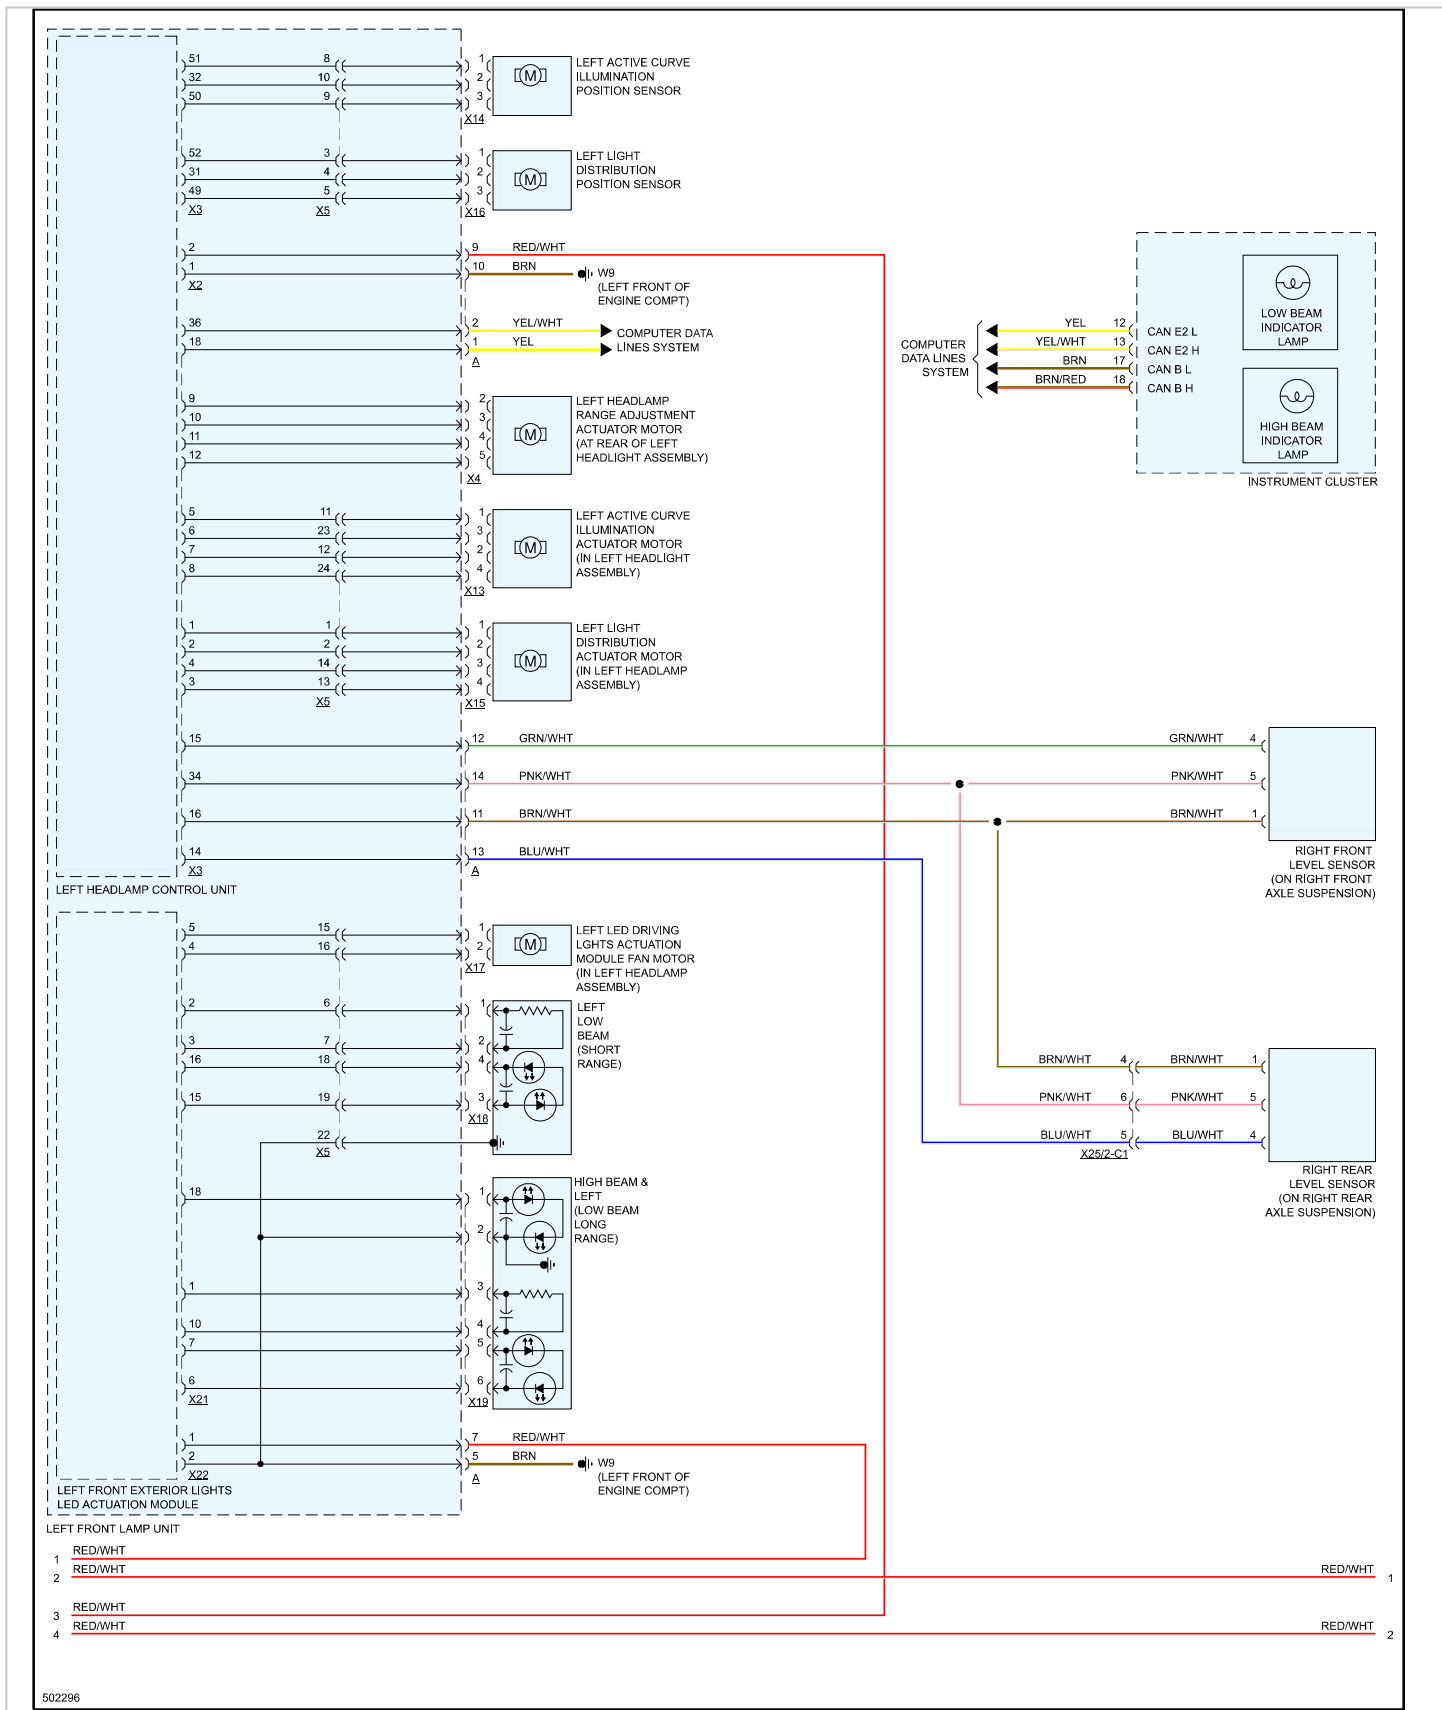

2016 Mercedes Benz Truck GLE 350 (166.058) V6-3.5L (276.955)

Vehicle > Lighting and Horns > Headlamp > Diagrams > Electrical - Interactive Color (Non OE)

HEADLIGHTS - W/ LED HEADLAMPS

Headlights - W/ LED Headlamps

Page 1 of 3

502296

502297

2016 Mercedes Benz Truck GLE 350 (166.058) V6-3.5L (276.955)

Vehicle > Lighting and Horns > Headlamp > Diagrams > Electrical - Interactive Color (Non OE)

HEADLIGHTS - W/O LED HEADLAMPS

Headlights - W/O LED Headlamps

Page 1 of 1

502298

EXTERIOR LIGHTS SWITCH