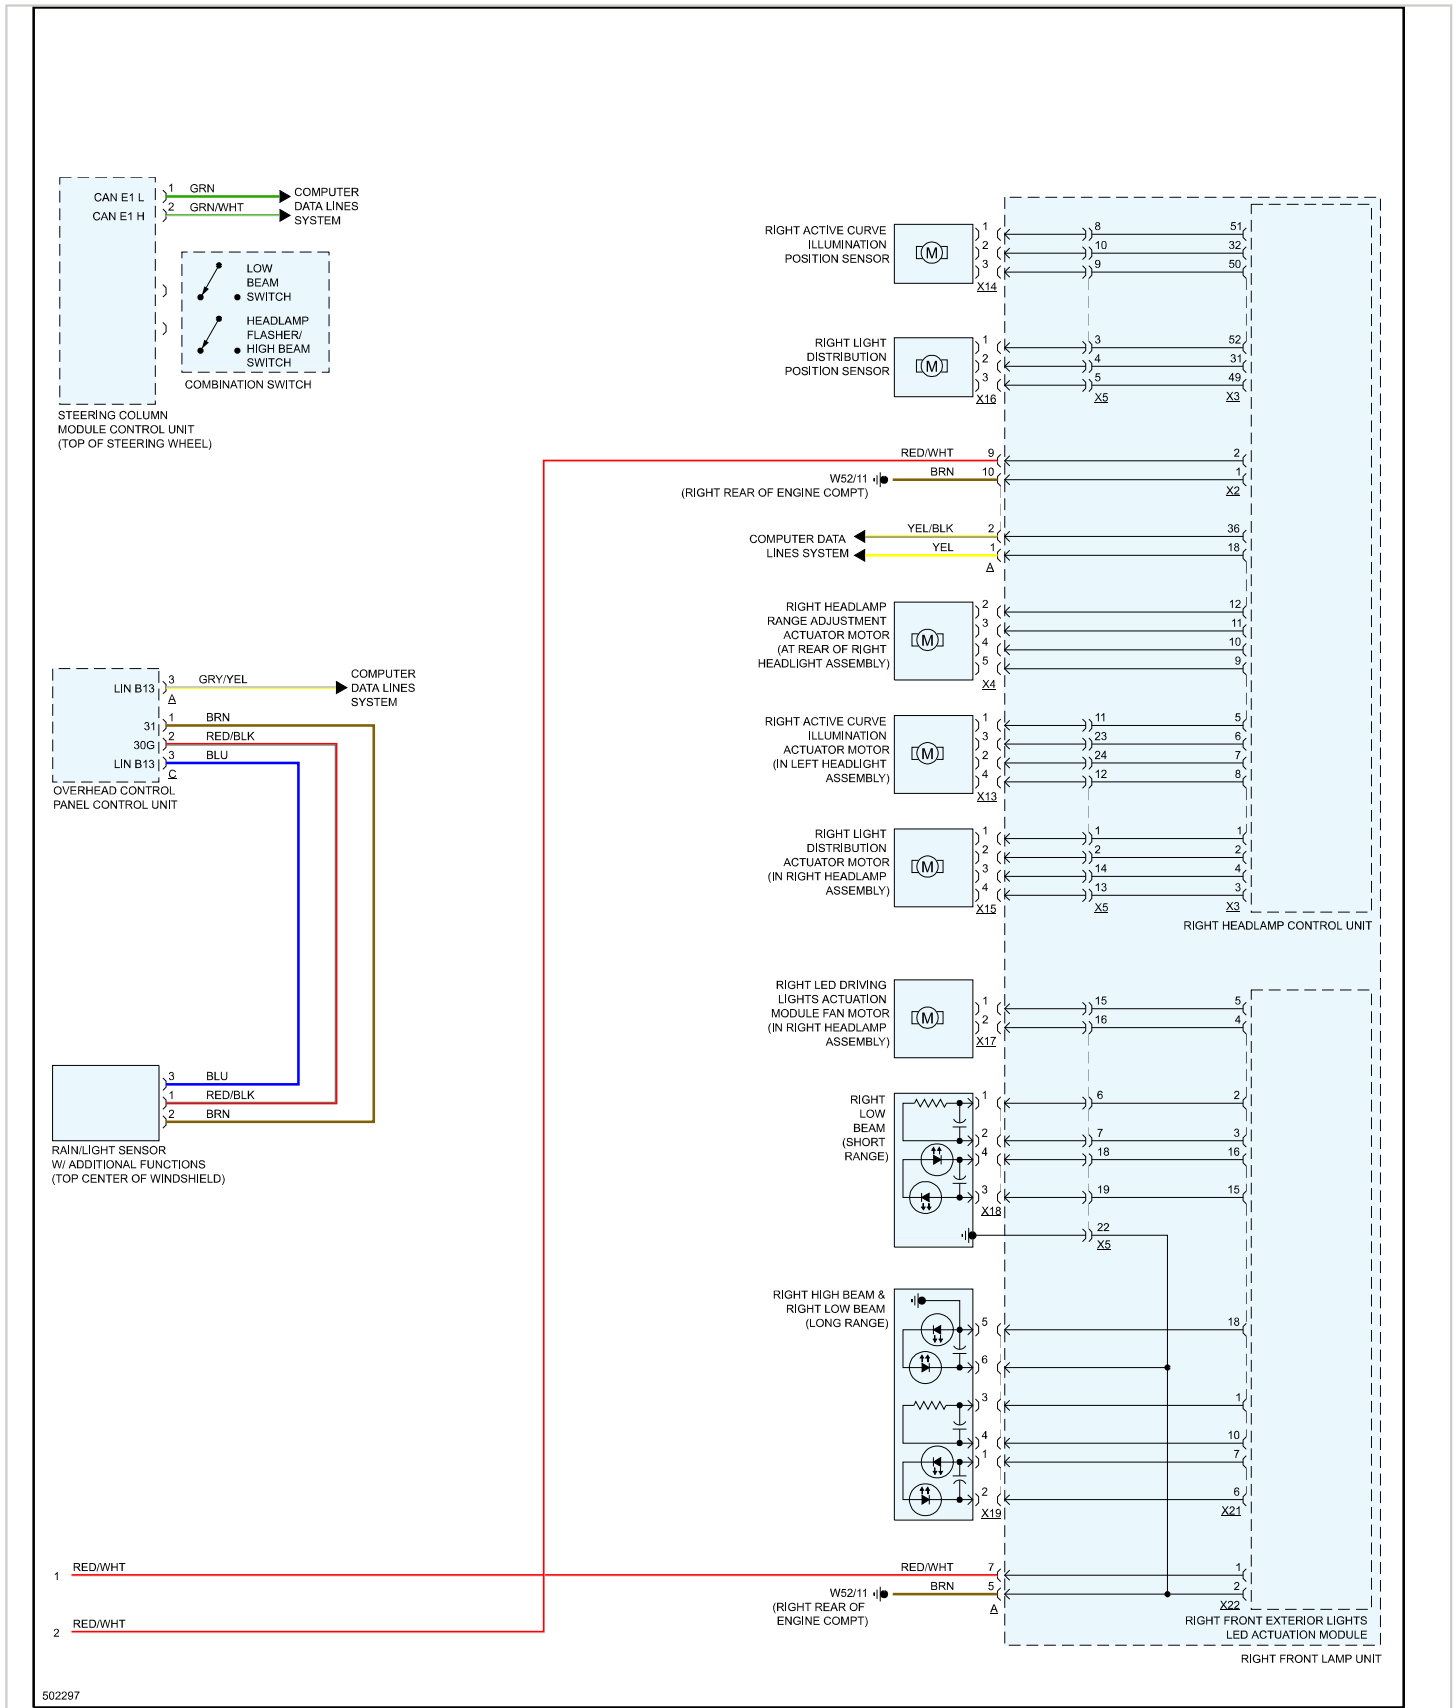

2016 Mercedes Benz Truck GLE 350 (166.058) V6-3.5L (276.955)

Vehicle > Lighting and Horns > Headlamp > Diagrams > Electrical - Interactive Color (Non OE)

HEADLIGHTS - W/ LED HEADLAMPS

Headlights - W/ LED Headlamps

Page 1 of 3

502296

502297

2016 Mercedes Benz Truck GLE 350 (166.058) V6-3.5L (276.955)

Vehicle > Lighting and Horns > Headlamp > Diagrams > Electrical - Interactive Color (Non OE)

HEADLIGHTS - W/O LED HEADLAMPS

Headlights - W/O LED Headlamps

Page 1 of 1

502298

EXTERIOR LIGHTS SWITCH