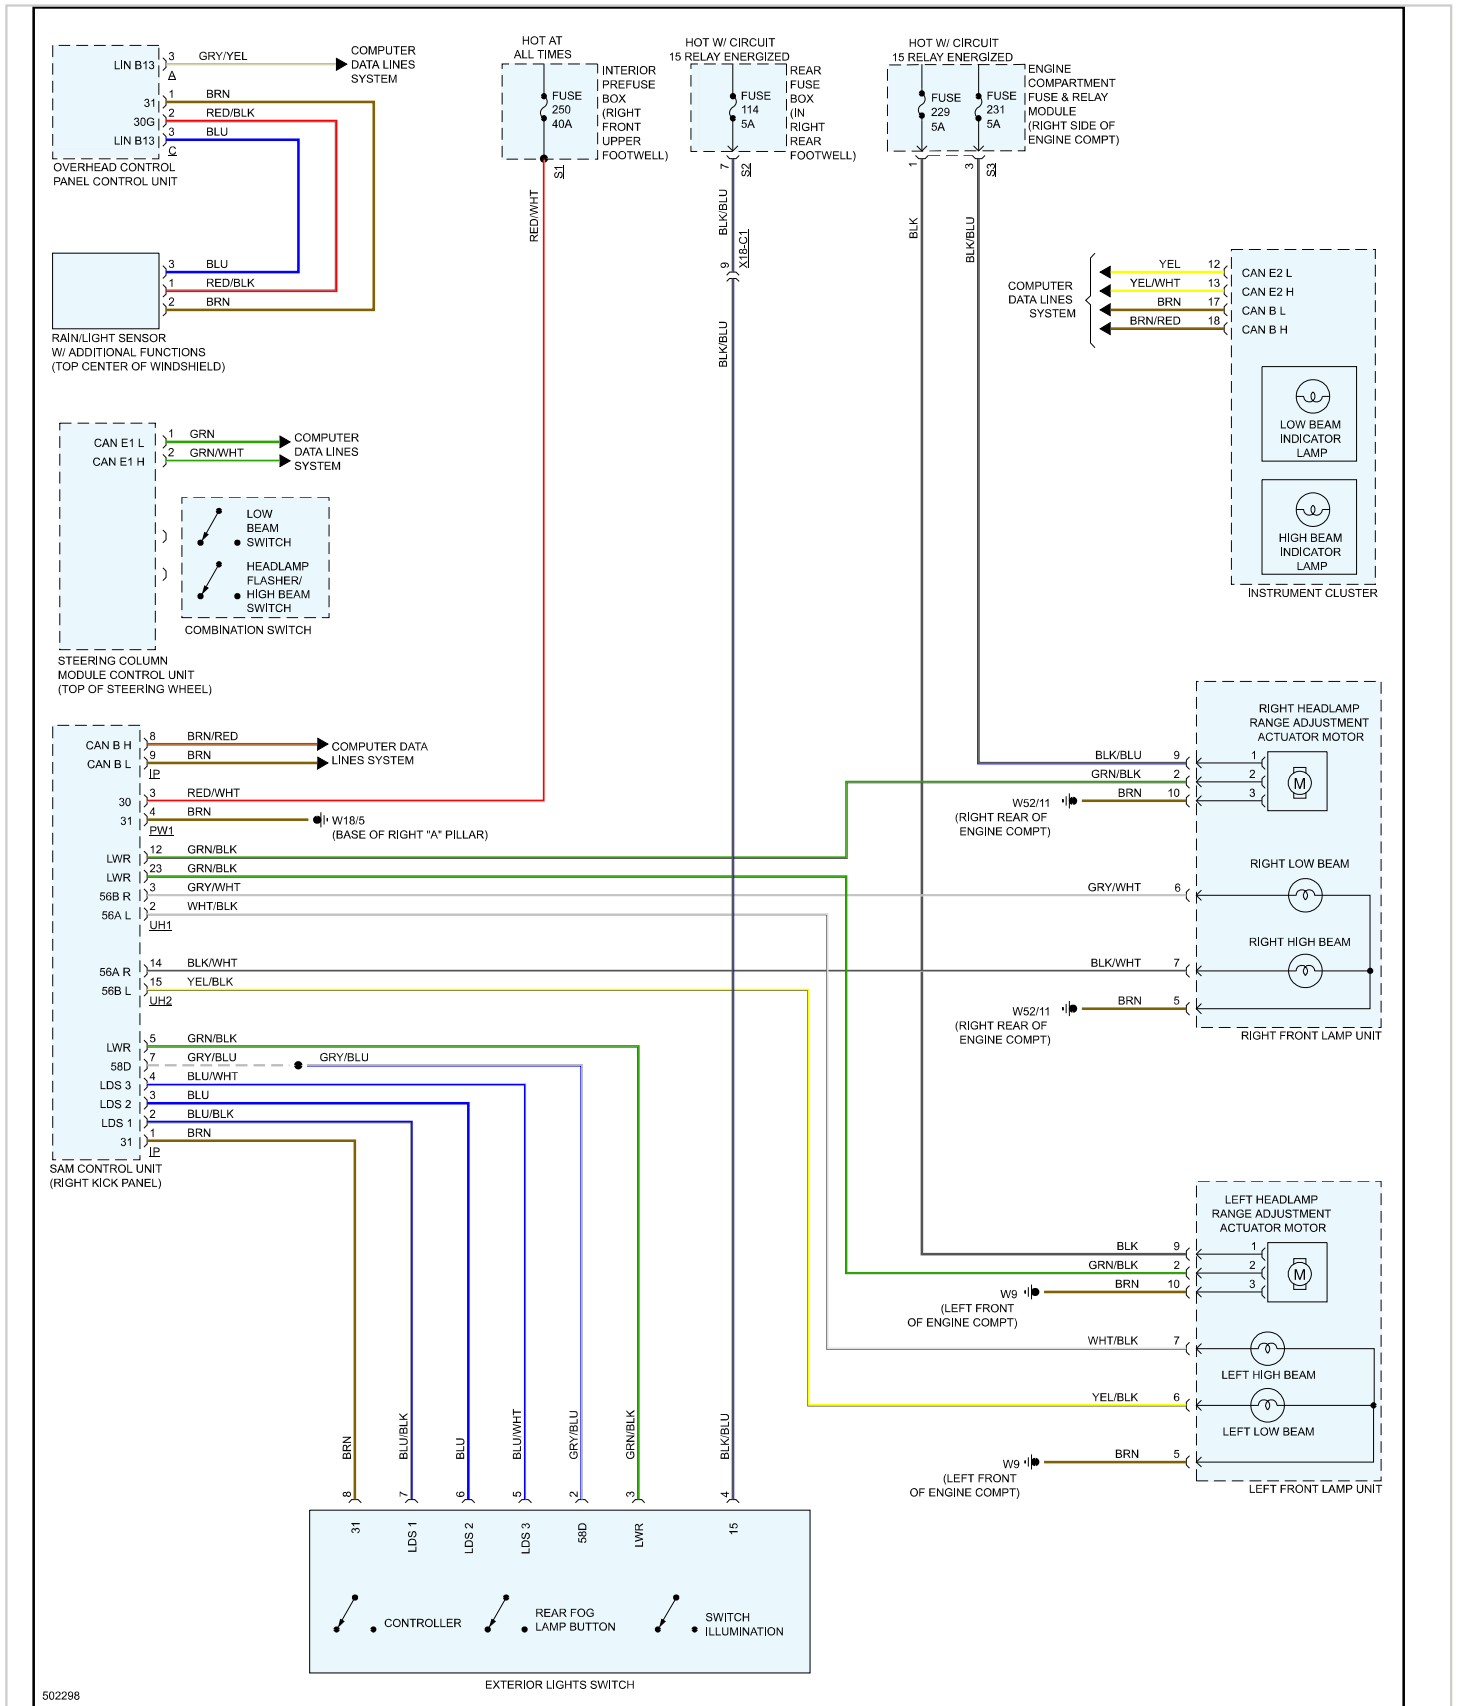

2016 Mercedes Benz Truck GLE 350 (166.058) V6-3.5L (276.955)

Vehicle > Lighting and Horns > Headlamp > Diagrams > Electrical - Interactive Color (Non OE)

HEADLIGHTS - W/ LED HEADLAMPS

Headlights - W/ LED Headlamps

Page 1 of 3

502296

502297

2016 Mercedes Benz Truck GLE 350 (166.058) V6-3.5L (276.955)

Vehicle > Lighting and Horns > Headlamp > Diagrams > Electrical - Interactive Color (Non OE)

HEADLIGHTS - W/O LED HEADLAMPS

Headlights - W/O LED Headlamps

Page 1 of 1

502298

EXTERIOR LIGHTS SWITCH