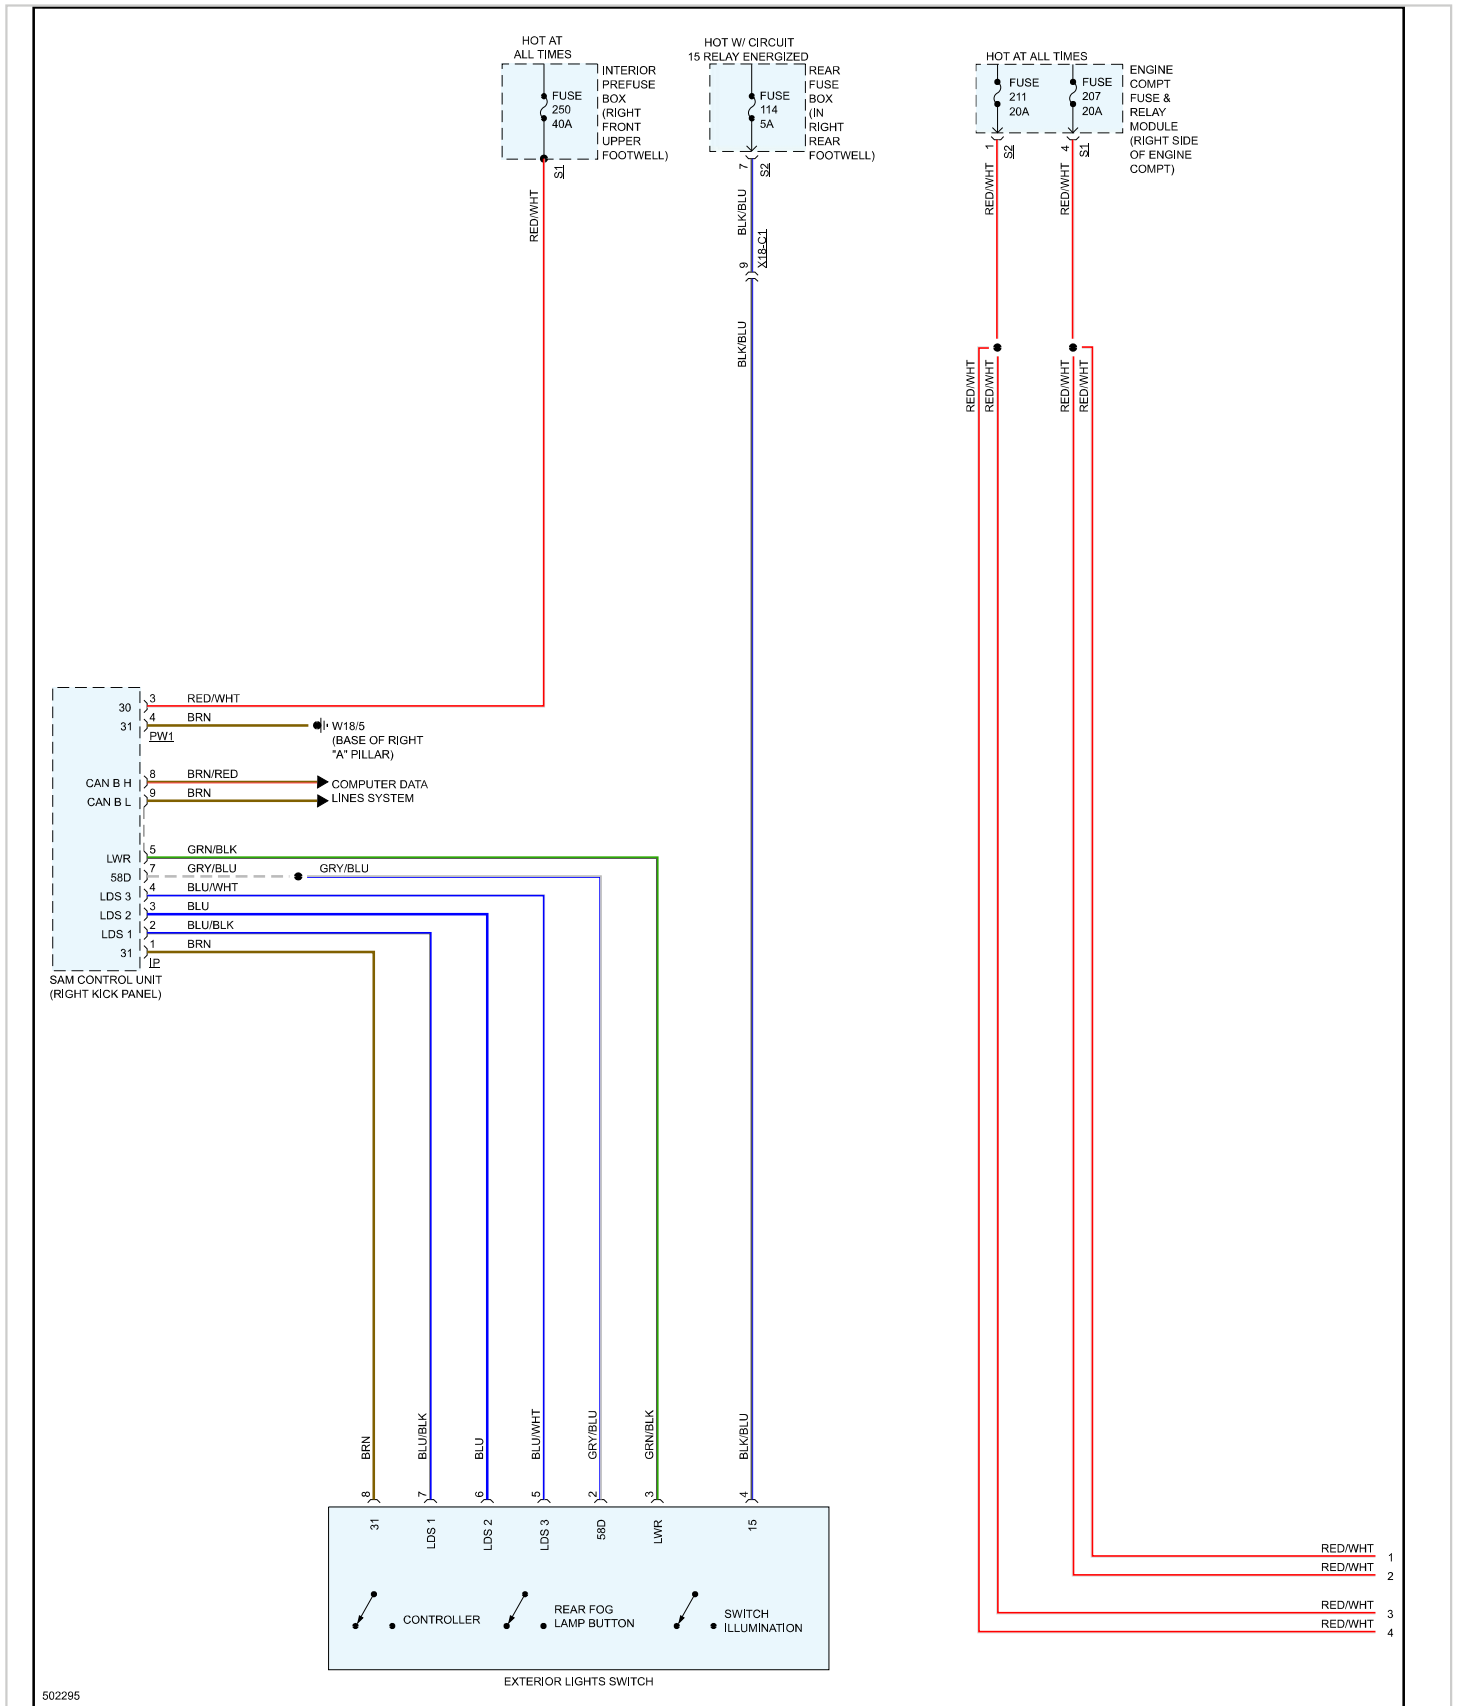

2016 Mercedes Benz Truck GLE 350 (166.058) V6-3.5L (276.955)

Vehicle > Lighting and Horns > Headlamp > Diagrams > Electrical - Interactive Color (Non OE)

HEADLIGHTS - W/ LED HEADLAMPS

Headlights - W/ LED Headlamps

Page 1 of 3

502296

502297

2016 Mercedes Benz Truck GLE 350 (166.058) V6-3.5L (276.955)

Vehicle > Lighting and Horns > Headlamp > Diagrams > Electrical - Interactive Color (Non OE)

HEADLIGHTS - W/O LED HEADLAMPS

Headlights - W/O LED Headlamps

Page 1 of 1

502298

EXTERIOR LIGHTS SWITCH