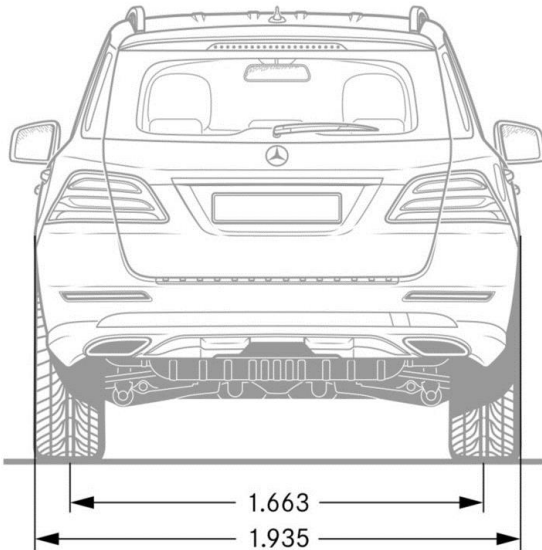

Specifications – GLE 350/4M