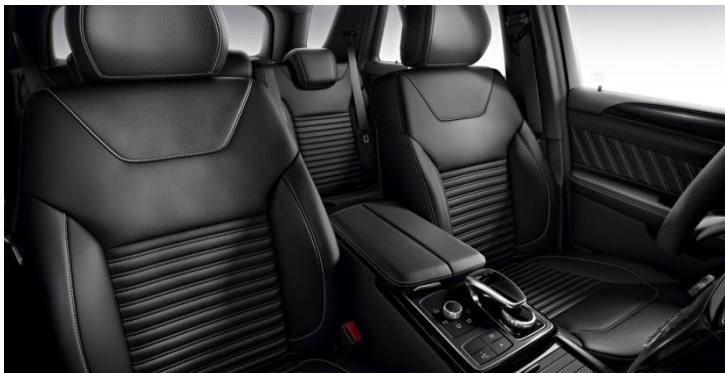

811

Black Pearl/Black

Option price: $2,990

Only GLE 43

Requires the following no cost codes: Mercedes-AMG Interior (P29), Sport Seats (244), Side Bolsters (456)