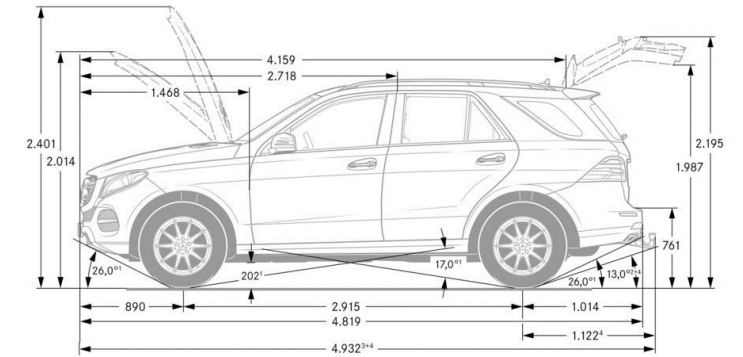

Specifications – GLE 350/4M