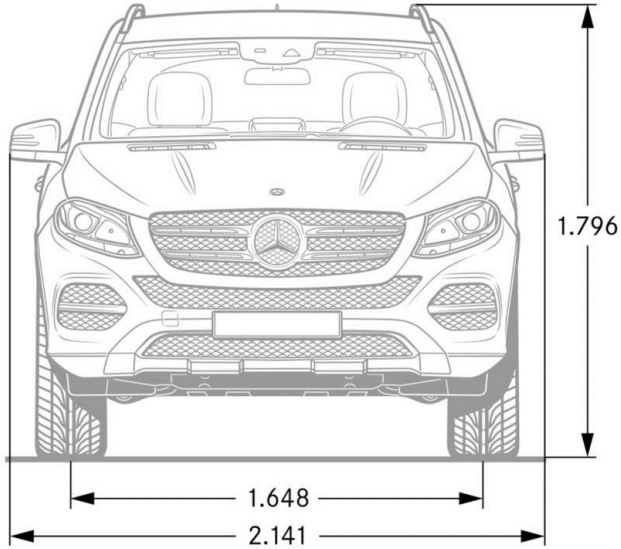

Specifications – GLE 350/4M