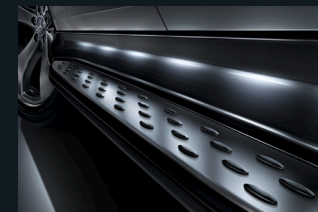

Smartphone integration package

21-inch AMG 5-twin-spoke wheels

Aluminium-look, illuminated running boards with rubber studs

Light aluminium trim with longitudinal grain

Automatic panoramic sliding sunroof