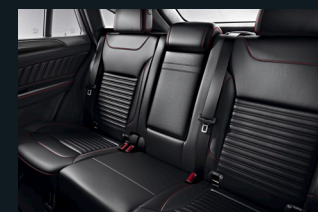

Rear seats layout

ISP - Integrated Service Package.

Untuk perjalanan yang lebih nyaman, ISP sudah menjadi standar untuk Mercedes-Benz Anda. ISP berarti gratis pelayanan perawatan dan perbaikan untuk 3 tahun pertama tanpa batas jarak tempuh, sejak tanggal registrasi pertama (Sertifikat Tanggal Pengiriman Kendaraan Baru) Mercedes-Benz Anda.