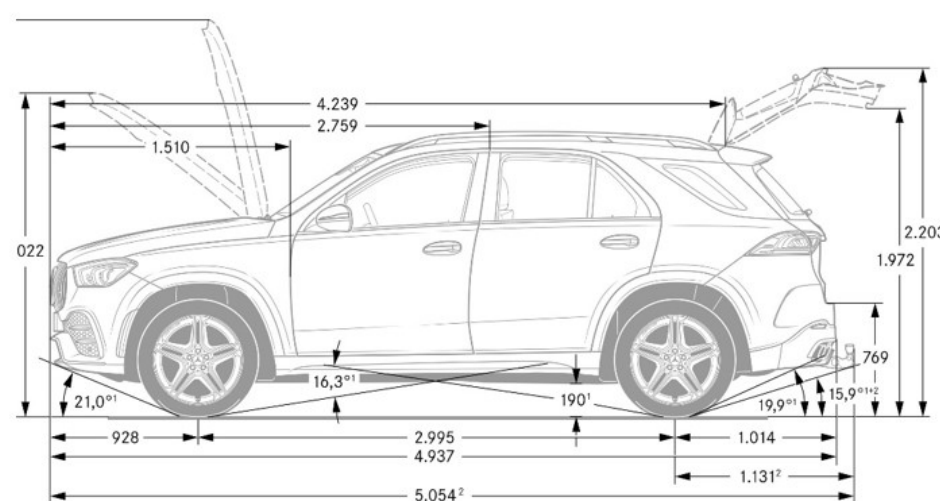

Specifications

GLE53W4

Chassis

Drivetrain

Transmission	AMG SPEEDSHIFT TCT 9-speed automatic transmission
Drive Configuration	All-wheel drive

Engine

Engine Configuration	AMG-Enhanced 3.0L I6 Turbo Engine
ICE Power (hp)	429 hp
Torque (lb-ft)	384 lb-ft
Compression Ratio	10.5 : 1
Fuel Requirement (Octane)	91
Fuel Tank Size (gallons)	22.5
Displacement (cc)	2,999

Performance

Acceleration 0-60pmg (sec)	5.2
Top Speed (mph)	155(icw R01)
Transmission Speeds	9
Electric Motor (hp), System Output (hp)	21
Electric Motor (lb-ft), System Torque (lb-ft)	184
Maximum Load (lbs)	TBD
Towing Capacity (lbs)	7,700 lbs

Fuel Economy

City Fuel Economy	TBD
Highway Fuel Economy	TBD
Emission Certification	TBD

Exterior Dimensions

Vehicle Length (in.)	194.4
Vehicle Height (in.)	70.2
Vehicle Width w/ exterior mirrors (in.)	84.9
Wheelbase (in.)	117.9
Curb Weight (lbs)	TBD
Track Width Front/Rear (in.)	66.18/67.91

Interior Dimensions

Cargo Capacity	TBA
Trunk Size	TBA