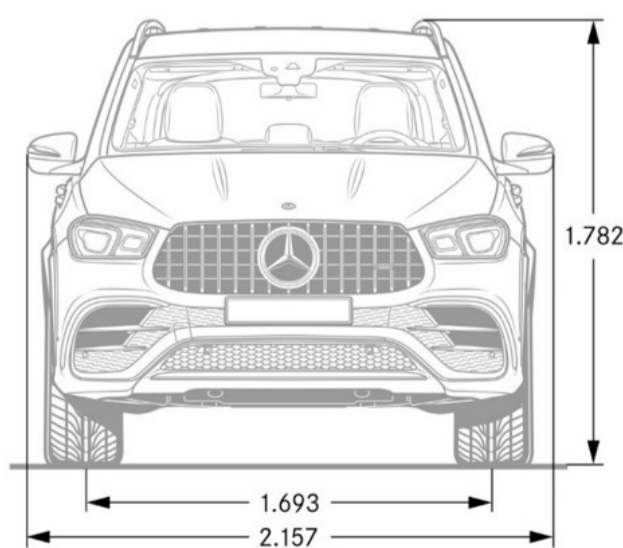

Chassis

Drivetrain

Transmission AMG SPEEDSHIFT TCT 9-speed automatic transmission

Drive Configuration All-wheel drive

Engine

Engine Configuration Handcrafted AMG 4.0L V8 Bi-Turbo Engine

ICE Power (hp) 603 hp

Torque (lb-ft) 627 lb-ft

Compression Ratio 10.5 : 1

Fuel Requirement (Octane) 91

Fuel Tank Size (gallons) 22.5

Displacement (cc) 3,982

Performance

Acceleration 0-60pmg (sec) 3.7

Top Speed (mph) 174

Transmission Speeds 9

Electric Motor (hp), System Output (hp) 21

Electric Motor (lb-ft), System Torque (lb-ft) 184

Maximum Load (lbs) TBD

Towing Capacity (lbs) 7,700 lbs

Fuel Economy

City Fuel Economy TBD

Highway Fuel Economy TBD

Emission Certification TBD

Exterior Dimensions

Vehicle Length (in.) 190

Vehicle Height (in.) 70.2

Vehicle Width w/ exterior mirrors (in.) 84.9

Wheelbase (in.) 117.9

Curb Weight (lbs) TBD

Track Width Front/Rear (in.) 66.65/67.72

Interior Dimensions

Cargo Capacity TBA

Trunk Size TBA