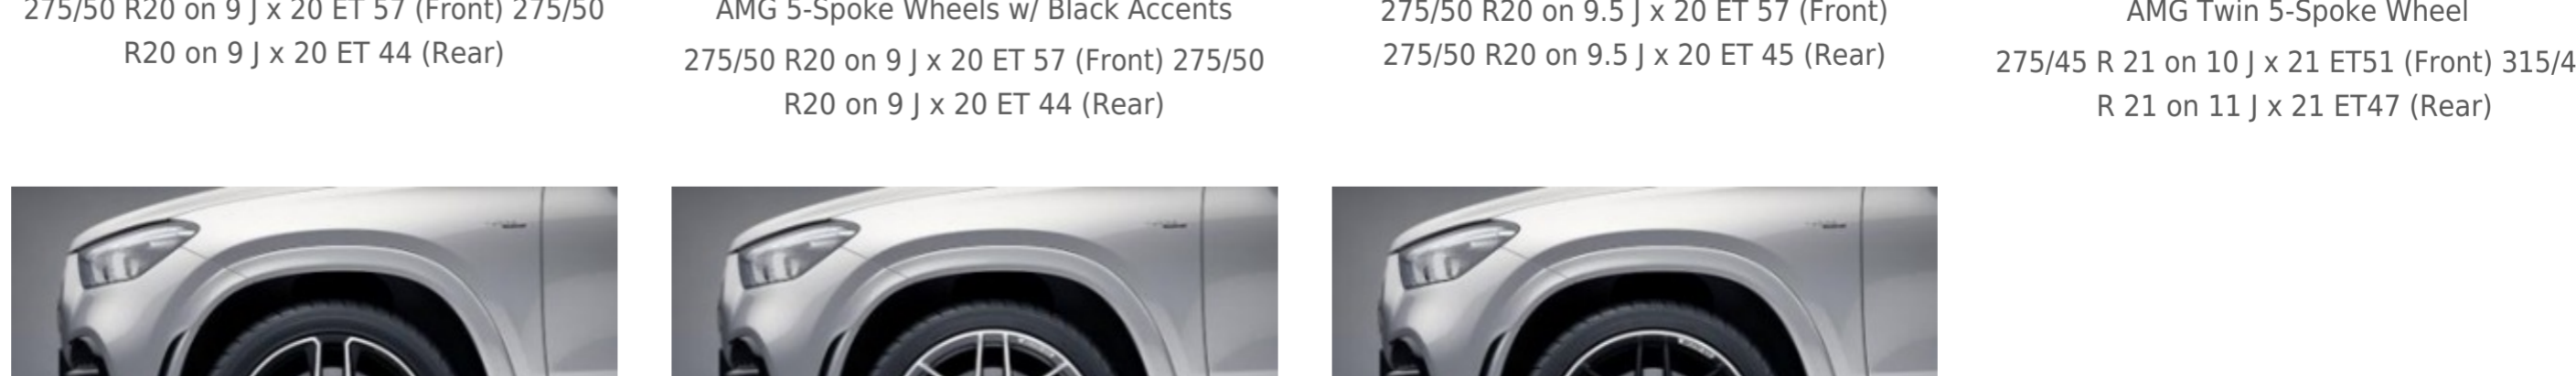

RWE - 21" AMG Twin 5-Spoke Wheels w/ Black Accents 21" R02, 669 AMG 10-Spoke Wheel, Matte Black 275/45 R 21 on 10 J x 21 ET51 (Front) 315/40 R 21 on 11 J x 21 ET47 (Rear)	RXU - 22" AMG Cross-Spoke Forged Wheels 22" R01, 669 AMG Cross-Spoke Wheel 285/40 R 22 on 10 J x 22 ET55 (Front) 325/35 R 22 on 11 J x 22 ET53 (Rear)	RXV - 22" AMG Cross-Spoke Forged Wheels, Matte Black 22" R01, 669 AMG Cross-Spoke Wheel, Matte Black 285/40 R 22 on 10 J x 22 ET56 (Front) 325/35 R 22 on 11 J x 22 ET52 (Rear)

Code	Wheel Size	Description	Wheel Dimensions	Mobility	Availability	MSRP
RZV	20"	AMG 5-Spoke Wheels Standard on GLE 53	275/50 R20 on 9 J x 20 ET 57 (Front) 275/50 R20 on 9 J x 20 ET 44 (Rear)	R01, 669	GLE53W4	$0
RZW	20"	AMG 5-Spoke Wheels w/ Black Accents GLE53 only	275/50 R20 on 9 J x 20 ET 57 (Front) 275/50 R20 on 9 J x 20 ET 44 (Rear)	R01, 669	GLE53W4	$0
RRP	20"	AMG 10-Spoke Wheel GLE53 only	275/50 R20 on 9.5 J x 20 ET 57 (Front) 275/50 R20 on 9.5 J x 20 ET 45 (Rear)	R01, 669	GLE53W4	$0
RWD	21"	AMG Twin 5-Spoke Wheel Standard on GLE 63 S	275/45 R 21 on 10 J x 21 ET51 (Front) 315/40 R 21 on 11 J x 21 ET47 (Rear)	R02, 669	All Models	$0
RWE	21"	AMG Twin 5-Spoke Wheel, Matte Black	275/45 R 21 on 10 J x 21 ET51 (Front) 315/40 R 21 on 11 J x 21 ET47 (Rear)	R02, 669	All Models	$0
RXU	22"	AMG Cross-Spoke Wheel	285/40 R 22 on 10 J x 22 ET55 (Front) 325/35 R 22 on 11 J x 22 ET53 (Rear)	R01, 669	All Models	$0
RXV	22"	AMG Cross-Spoke Wheel, Matte Black	285/40 R 22 on 10 J x 22 ET56 (Front) 325/35 R 22 on 11 J x 22 ET52 (Rear)	R01, 669	All Models	$0

GLE63W4S Notes: R01: High Performance Tires R02: All-Season Tires 669: Collapsible Spare Tire B51: TIREFIT
GLE53W4 Notes: R01: High Performance Tires R02: All-Season Tires 669: Collapsible Spare Tire B51: TIREFIT