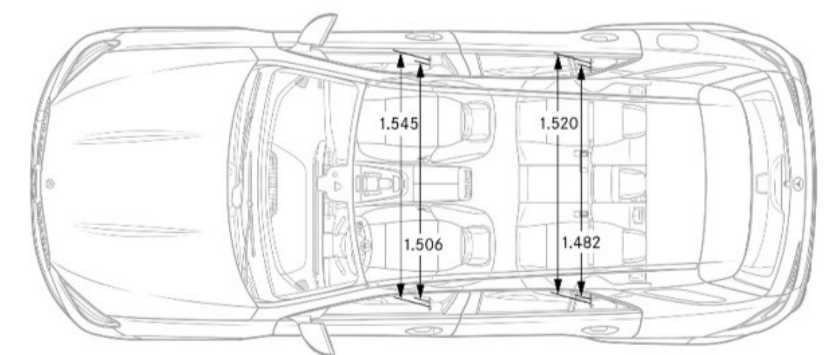

Chassis

Drivetrain

Transmission AMG SPEEDSHIFT TCT 9-speed automatic transmission

Drive Configuration All-wheel drive

Engine

Engine Configuration Handcrafted AMG 4.0L V8 Bi-Turbo Engine

ICE Power (hp) 603 hp

Torque (lb-ft) 627 lb-ft

Compression Ratio 10.5 : 1

Fuel Requirement (Octane) 91

Fuel Tank Size (gallons) 22.5

Displacement (cc) 3,982

Performance

Acceleration 0-60pmg (sec) 3.7

Top Speed (mph) 174

Transmission Speeds 9

Electric Motor (hp), System Output (hp) 21

Electric Motor (lb-ft), System Torque (lb-ft) 184

Maximum Load (lbs) TBD

Towing Capacity (lbs) 7,700 lbs

Fuel Economy

City Fuel Economy TBD

Highway Fuel Economy TBD

Emission Certification TBD

Exterior Dimensions

Vehicle Length (in.) 190

Vehicle Height (in.) 70.2

Vehicle Width w/ exterior mirrors (in.) 84.9

Wheelbase (in.) 117.9

Curb Weight (lbs) TBD

Track Width Front/Rear (in.) 66.65/67.72

Interior Dimensions

Cargo Capacity TBA

Trunk Size TBA