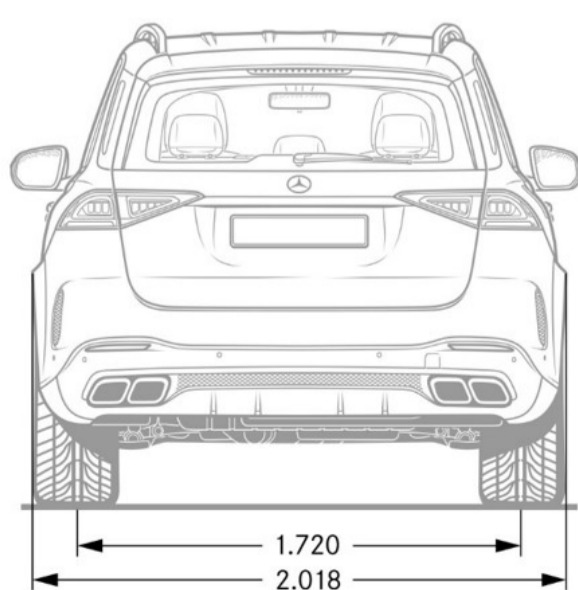

Chassis

Drivetrain

Transmission AMG SPEEDSHIFT TCT 9-speed automatic transmission

Drive Configuration All-wheel drive

Engine

Engine Configuration Handcrafted AMG 4.0L V8 Bi-Turbo Engine

ICE Power (hp) 603 hp

Torque (lb-ft) 627 lb-ft

Compression Ratio 10.5 : 1

Fuel Requirement (Octane) 91

Fuel Tank Size (gallons) 22.5

Displacement (cc) 3,982

Performance

Acceleration 0-60pmg (sec) 3.7

Top Speed (mph) 174

Transmission Speeds 9

Electric Motor (hp), System Output (hp) 21

Electric Motor (lb-ft), System Torque (lb-ft) 184

Maximum Load (lbs) TBD

Towing Capacity (lbs) 7,700 lbs

Fuel Economy

City Fuel Economy TBD

Highway Fuel Economy TBD

Emission Certification TBD

Exterior Dimensions

Vehicle Length (in.) 190

Vehicle Height (in.) 70.2

Vehicle Width w/ exterior mirrors (in.) 84.9

Wheelbase (in.) 117.9

Curb Weight (lbs) TBD

Track Width Front/Rear (in.) 66.65/67.72

Interior Dimensions

Cargo Capacity TBA

Trunk Size TBA