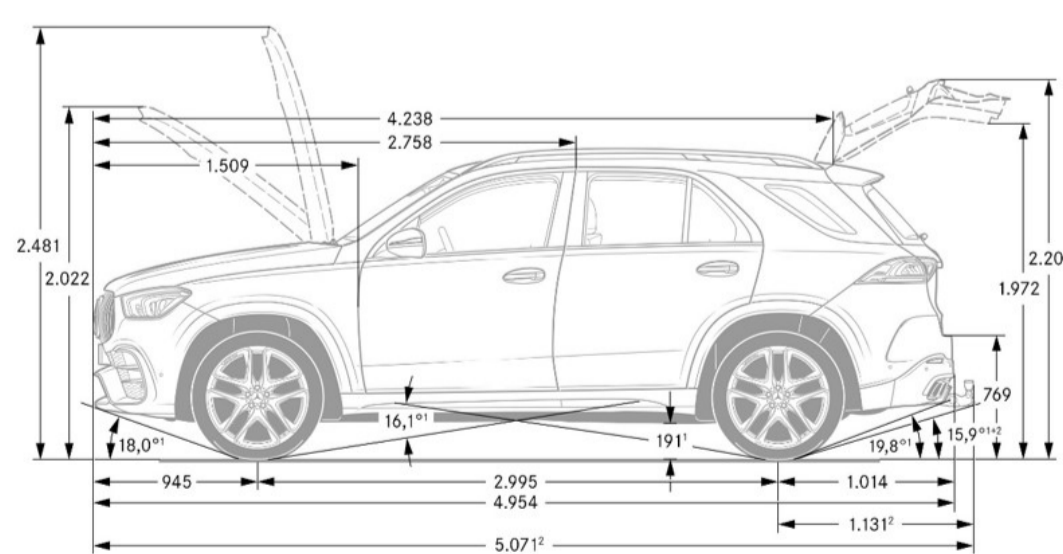

Chassis

Drivetrain

Transmission AMG SPEEDSHIFT TCT 9-speed automatic transmission

Drive Configuration All-wheel drive

Engine

Engine Configuration Handcrafted AMG 4.0L V8 Bi-Turbo Engine

ICE Power (hp) 603 hp

Torque (lb-ft) 627 lb-ft

Compression Ratio 10.5 : 1

Fuel Requirement (Octane) 91

Fuel Tank Size (gallons) 22.5

Displacement (cc) 3,982

Performance

Acceleration 0-60pmg (sec) 3.7

Top Speed (mph) 174

Transmission Speeds 9

Electric Motor (hp), System Output (hp) 21

Electric Motor (lb-ft), System Torque (lb-ft) 184

Maximum Load (lbs) TBD

Towing Capacity (lbs) 7,700 lbs

Fuel Economy

City Fuel Economy TBD

Highway Fuel Economy TBD

Emission Certification TBD

Exterior Dimensions

Vehicle Length (in.) 190

Vehicle Height (in.) 70.2

Vehicle Width w/ exterior mirrors (in.) 84.9

Wheelbase (in.) 117.9

Curb Weight (lbs) TBD

Track Width Front/Rear (in.) 66.65/67.72

Interior Dimensions

Cargo Capacity TBA

Trunk Size TBA