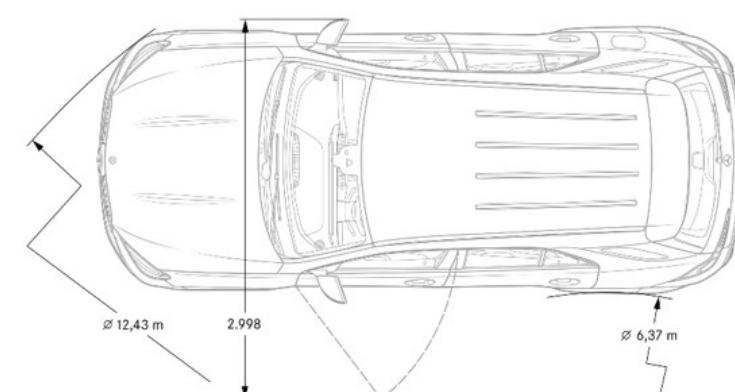

Specifications

GLE53W4

Chassis

Drivetrain

Transmission	AMG SPEEDSHIFT TCT 9-speed automatic transmission
Drive Configuration	All-wheel drive

Engine

Engine Configuration	AMG-Enhanced 3.0L I6 Turbo Engine
ICE Power (hp)	429 hp
Torque (lb-ft)	384 lb-ft
Compression Ratio	10.5 : 1
Fuel Requirement (Octane)	91
Fuel Tank Size (gallons)	22.5
Displacement (cc)	2,999

Performance

Acceleration 0-60pmg (sec)	5.2
Top Speed (mph)	155(icw R01)
Transmission Speeds	9
Electric Motor (hp), System Output (hp)	21
Electric Motor (lb-ft), System Torque (lb-ft)	184
Maximum Load (lbs)	TBD
Towing Capacity (lbs)	7,700 lbs

Fuel Economy

City Fuel Economy	TBD
Highway Fuel Economy	TBD
Emission Certification	TBD

Exterior Dimensions

Vehicle Length (in.)	194.4
Vehicle Height (in.)	70.2
Vehicle Width w/ exterior mirrors (in.)	84.9
Wheelbase (in.)	117.9
Curb Weight (lbs)	TBD
Track Width Front/Rear (in.)	66.18/67.91

Interior Dimensions

Cargo Capacity	TBA
Trunk Size	TBA