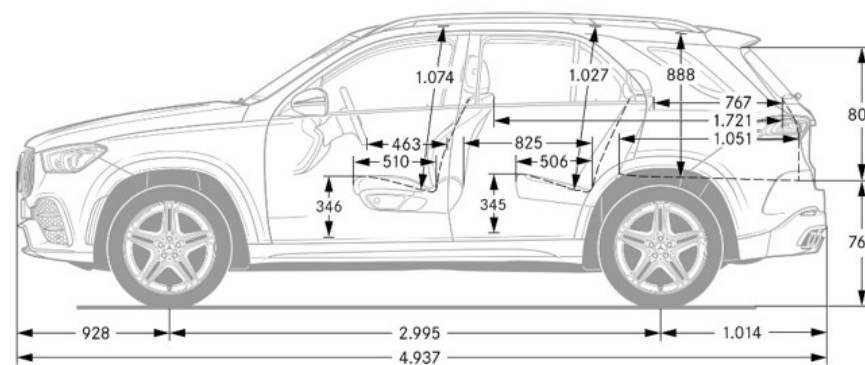

Specifications

GLE53W4

Chassis

Drivetrain

Transmission	AMG SPEEDSHIFT TCT 9-speed automatic transmission
Drive Configuration	All-wheel drive

Engine

Engine Configuration	AMG-Enhanced 3.0L I6 Turbo Engine
ICE Power (hp)	429 hp
Torque (lb-ft)	384 lb-ft
Compression Ratio	10.5 : 1
Fuel Requirement (Octane)	91
Fuel Tank Size (gallons)	22.5
Displacement (cc)	2,999

Performance

Acceleration 0-60pmg (sec)	5.2
Top Speed (mph)	155(icw R01)
Transmission Speeds	9
Electric Motor (hp), System Output (hp)	21
Electric Motor (lb-ft), System Torque (lb-ft)	184
Maximum Load (lbs)	TBD
Towing Capacity (lbs)	7,700 lbs

Fuel Economy

City Fuel Economy	TBD
Highway Fuel Economy	TBD
Emission Certification	TBD

Exterior Dimensions

Vehicle Length (in.)	194.4
Vehicle Height (in.)	70.2
Vehicle Width w/ exterior mirrors (in.)	84.9
Wheelbase (in.)	117.9
Curb Weight (lbs)	TBD
Track Width Front/Rear (in.)	66.18/67.91

Interior Dimensions

Cargo Capacity	TBA
Trunk Size	TBA