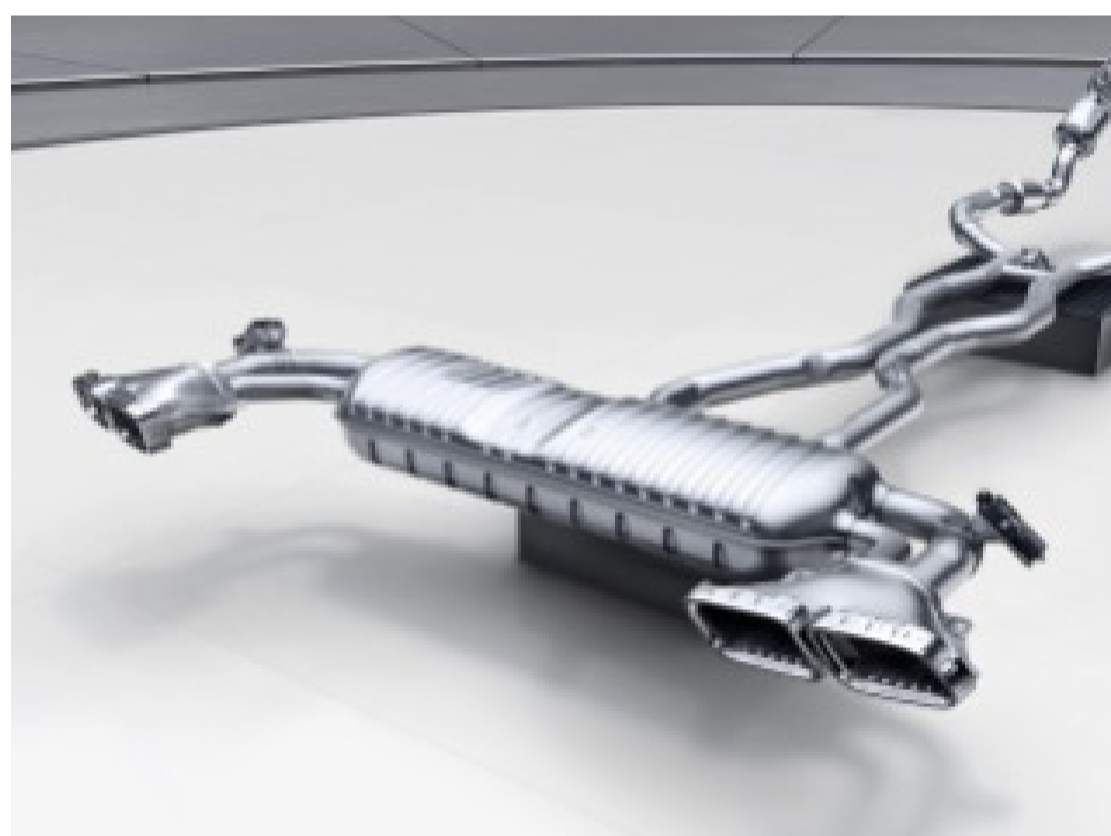

AMG Performance Exhaust System

AMG Performance Exhaust System (U78)

Option price GLE 53 : $1,250

- Stronger differentiation of the sound characteristics by means of two additional exhaust flaps
- Sound characteristics dependent on selected drive program – clear differentiation between rich in drive programs "C" and "S" and emphatically sporty in drive programs "S+" and "Race" ("Race" mode on GLE 63 S Only)
- Additional control of the sound characteristics by means of a button in the middle control panel of the center console
- Control by means of variably adjustable exhaust flaps – without loss of power
- Control of the exhaust gas flaps is dependent on both engine speed and load, ensuring 100% power delivery
- Double declutching (in "S") and a misfire (in "S+" and "Race") emphasize the sporty characteristics of the particular drive programs ("Race" mode on GLE 63 S Only)

U88 AMG Drive Unit steering wheel buttons

AMG Drive Unit steering wheel buttons

Standard on GLE 63 S Option Price GLE 53 : $400