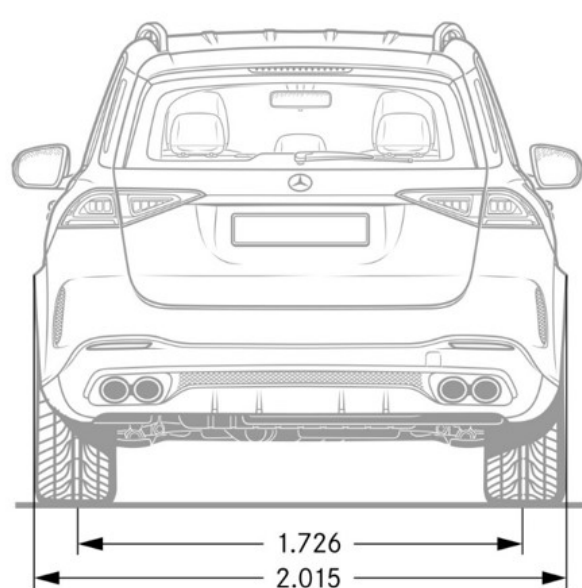

Specifications

GLE53W4

Chassis

Drivetrain

Transmission	AMG SPEEDSHIFT TCT 9-speed automatic transmission
Drive Configuration	All-wheel drive

Engine

Engine Configuration	AMG-Enhanced 3.0L I6 Turbo Engine
ICE Power (hp)	429 hp
Torque (lb-ft)	384 lb-ft
Compression Ratio	10.5 : 1
Fuel Requirement (Octane)	91
Fuel Tank Size (gallons)	22.5
Displacement (cc)	2,999

Performance

Acceleration 0-60pmg (sec)	5.2
Top Speed (mph)	155(icw R01)
Transmission Speeds	9
Electric Motor (hp), System Output (hp)	21
Electric Motor (lb-ft), System Torque (lb-ft)	184
Maximum Load (lbs)	TBD
Towing Capacity (lbs)	7,700 lbs

Fuel Economy

City Fuel Economy	TBD
Highway Fuel Economy	TBD
Emission Certification	TBD

Exterior Dimensions

Vehicle Length (in.)	194.4
Vehicle Height (in.)	70.2
Vehicle Width w/ exterior mirrors (in.)	84.9
Wheelbase (in.)	117.9
Curb Weight (lbs)	TBD
Track Width Front/Rear (in.)	66.18/67.91

Interior Dimensions

Cargo Capacity	TBA
Trunk Size	TBA