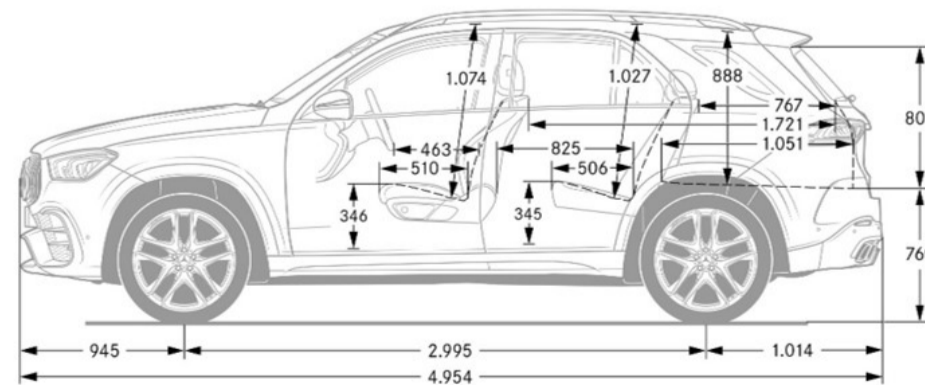

Chassis

Drivetrain

Transmission AMG SPEEDSHIFT TCT 9-speed automatic transmission

Drive Configuration All-wheel drive

Engine

Engine Configuration Handcrafted AMG 4.0L V8 Bi-Turbo Engine

ICE Power (hp) 603 hp

Torque (lb-ft) 627 lb-ft

Compression Ratio 10.5 : 1

Fuel Requirement (Octane) 91

Fuel Tank Size (gallons) 22.5

Displacement (cc) 3,982

Performance

Acceleration 0-60pmg (sec) 3.7

Top Speed (mph) 174

Transmission Speeds 9

Electric Motor (hp), System Output (hp) 21

Electric Motor (lb-ft), System Torque (lb-ft) 184

Maximum Load (lbs) TBD

Towing Capacity (lbs) 7,700 lbs

Fuel Economy

City Fuel Economy TBD

Highway Fuel Economy TBD

Emission Certification TBD

Exterior Dimensions

Vehicle Length (in.) 190

Vehicle Height (in.) 70.2

Vehicle Width w/ exterior mirrors (in.) 84.9

Wheelbase (in.) 117.9

Curb Weight (lbs) TBD

Track Width Front/Rear (in.) 66.65/67.72

Interior Dimensions

Cargo Capacity TBA

Trunk Size TBA