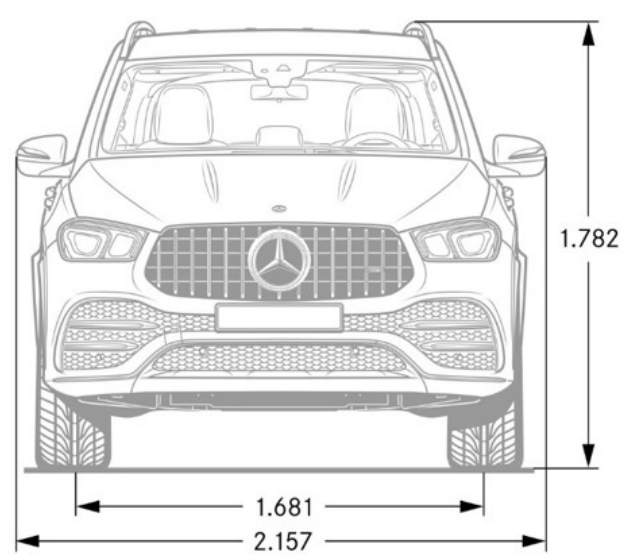

Specifications

GLE53W4

Chassis

Drivetrain

Transmission	AMG SPEEDSHIFT TCT 9-speed automatic transmission
Drive Configuration	All-wheel drive

Engine

Engine Configuration	AMG-Enhanced 3.0L I6 Turbo Engine
ICE Power (hp)	429 hp
Torque (lb-ft)	384 lb-ft
Compression Ratio	10.5 : 1
Fuel Requirement (Octane)	91
Fuel Tank Size (gallons)	22.5
Displacement (cc)	2,999

Performance

Acceleration 0-60pmg (sec)	5.2
Top Speed (mph)	155(icw R01)
Transmission Speeds	9
Electric Motor (hp), System Output (hp)	21
Electric Motor (lb-ft), System Torque (lb-ft)	184
Maximum Load (lbs)	TBD
Towing Capacity (lbs)	7,700 lbs

Fuel Economy

City Fuel Economy	TBD
Highway Fuel Economy	TBD
Emission Certification	TBD

Exterior Dimensions

Vehicle Length (in.)	194.4
Vehicle Height (in.)	70.2
Vehicle Width w/ exterior mirrors (in.)	84.9
Wheelbase (in.)	117.9
Curb Weight (lbs)	TBD
Track Width Front/Rear (in.)	66.18/67.91

Interior Dimensions

Cargo Capacity	TBA
Trunk Size	TBA