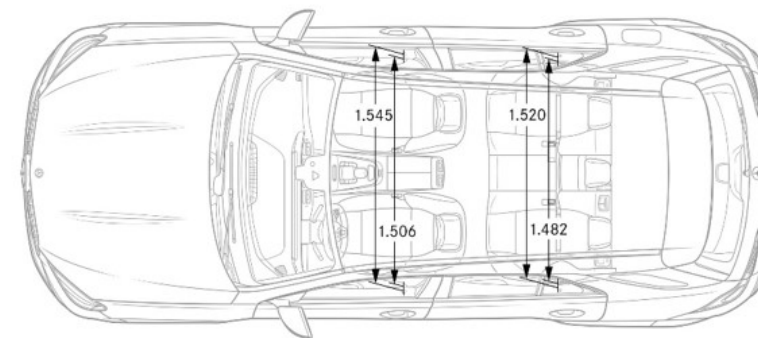

Specifications

GLE53W4

Chassis

Drivetrain

Transmission	AMG SPEEDSHIFT TCT 9-speed automatic transmission
Drive Configuration	All-wheel drive

Engine

Engine Configuration	AMG-Enhanced 3.0L I6 Turbo Engine
ICE Power (hp)	429 hp
Torque (lb-ft)	384 lb-ft
Compression Ratio	10.5 : 1
Fuel Requirement (Octane)	91
Fuel Tank Size (gallons)	22.5
Displacement (cc)	2,999

Performance

Acceleration 0-60pmg (sec)	5.2
Top Speed (mph)	155(icw R01)
Transmission Speeds	9
Electric Motor (hp), System Output (hp)	21
Electric Motor (lb-ft), System Torque (lb-ft)	184
Maximum Load (lbs)	TBD
Towing Capacity (lbs)	7,700 lbs

Fuel Economy

City Fuel Economy	TBD
Highway Fuel Economy	TBD
Emission Certification	TBD

Exterior Dimensions

Vehicle Length (in.)	194.4
Vehicle Height (in.)	70.2
Vehicle Width w/ exterior mirrors (in.)	84.9
Wheelbase (in.)	117.9
Curb Weight (lbs)	TBD
Track Width Front/Rear (in.)	66.18/67.91

Interior Dimensions

Cargo Capacity	TBA
Trunk Size	TBA