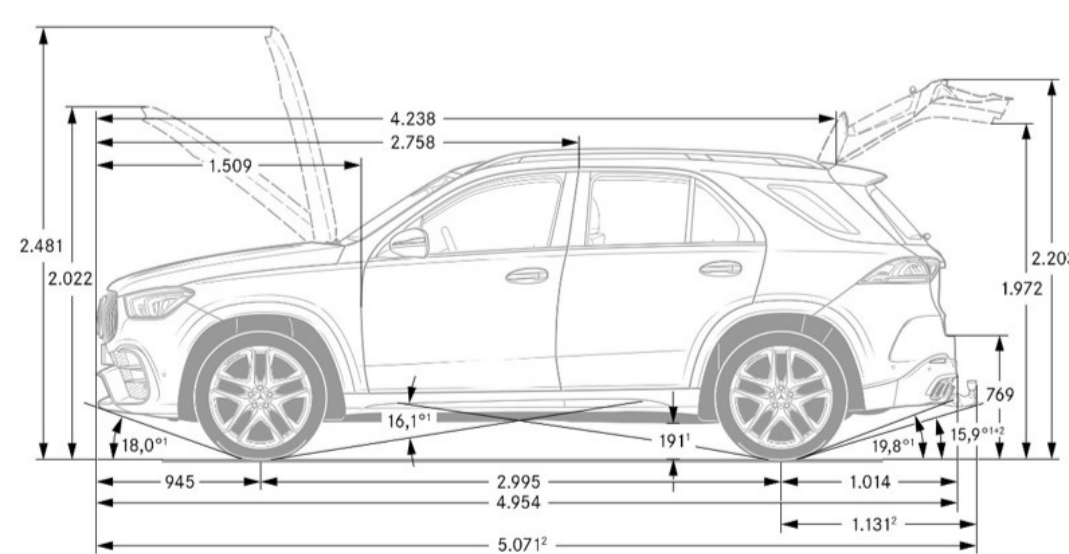

Chassis

Drivetrain

Transmission	AMG SPEEDSHIFT TCT 9-speed automatic transmission
Drive Configuration	All-wheel drive

Engine

Engine Configuration	Handcrafted AMG 4.0L V8 Bi-Turbo Engine
ICE Power (hp)	603 hp
Torque (lb-ft)	627 lb-ft
Compression Ratio	10.5 : 1
Fuel Requirement (Octane)	91
Fuel Tank Size (gallons)	22.5
Displacement (cc)	3,982

Performance

Acceleration 0-60pmg (sec)	3.7
Top Speed (mph)	174
Transmission Speeds	9
Electric Motor (hp), System Output (hp)	21
Electric Motor (lb-ft), System Torque (lb-ft)	184
Maximum Load (lbs)	TBD
Towing Capacity (lbs)	7,700 lbs

Fuel Economy

City Fuel Economy	TBD
Highway Fuel Economy	TBD
Emission Certification	TBD

Exterior Dimensions

Vehicle Length (in.)	190
Vehicle Height (in.)	70.2
Vehicle Width w/ exterior mirrors (in.)	84.9
Wheelbase (in.)	117.9
Curb Weight (lbs)	TBD
Track Width Front/Rear (in.)	66.65/67.72

Interior Dimensions

Cargo Capacity	TBA
Trunk Size	TBA