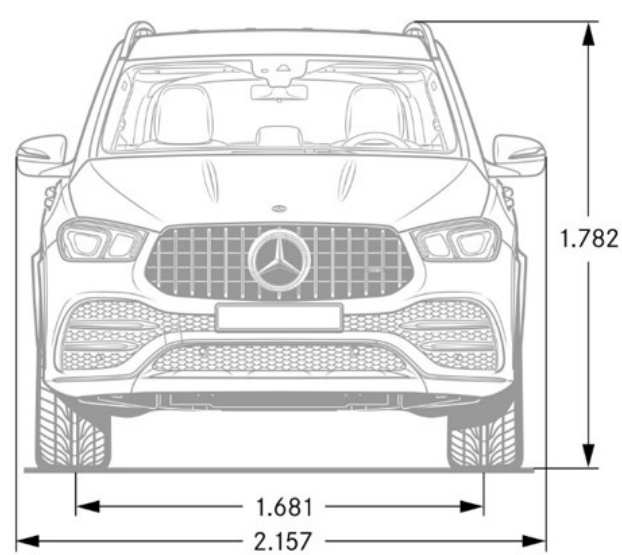

Fuel Economy

City Fuel Economy	TBD
Highway Fuel Economy	TBD
Emission Certification	TBD

Exterior Dimensions

Vehicle Length (in.)	194.4
Vehicle Height (in.)	70.2
Vehicle Width w/ exterior mirrors (in.)	84.9
Wheelbase (in.)	117.9
Curb Weight (lbs)	TBD
Track Width Front/Rear (in.)	66.18/67.91

Interior Dimensions

Cargo Capacity	TBA
Trunk Size	TBA

*Chassis**Drivetrain*

Transmission	AMG SPEEDSHIFT TCT 9-speed automatic transmission
Drive Configuration	All-wheel drive

Engine

Engine Configuration	Handcrafted AMG 4.0L V8 Bi-Turbo Engine
ICE Power (hp)	603 hp
Torque (lb-ft)	627 lb-ft
Compression Ratio	10.5 : 1
Fuel Requirement (Octane)	91
Fuel Tank Size (gallons)	22.5
Displacement (cc)	3,982