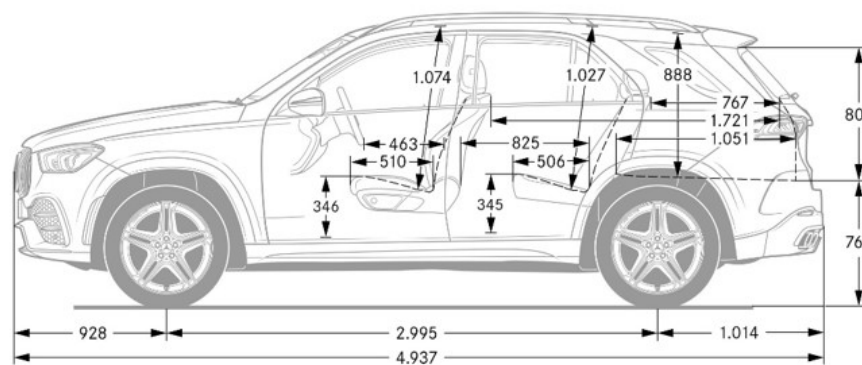

Specifications

GLE53W4

Chassis

Drivetrain

Transmission	AMG SPEEDSHIFT TCT 9-speed automatic transmission
Drive Configuration	All-wheel drive

Engine

Engine Configuration	AMG-Enhanced 3.0L I6 Turbo Engine
ICE Power (hp)	429 hp
Torque (lb-ft)	384 lb-ft
Compression Ratio	10.5 : 1
Fuel Requirement (Octane)	91
Fuel Tank Size (gallons)	22.5
Displacement (cc)	2,999

Performance

Acceleration 0-60pmg (sec)	5.2
Top Speed (mph)	155(icw R01)
Transmission Speeds	9
Electric Motor (hp), System Output (hp)	21
Electric Motor (lb-ft), System Torque (lb-ft)	184
Maximum Load (lbs)	TBD
Towing Capacity (lbs)	7,700 lbs

Fuel Economy

City Fuel Economy	TBD
Highway Fuel Economy	TBD
Emission Certification	TBD

Exterior Dimensions

Vehicle Length (in.)	194.4
Vehicle Height (in.)	70.2
Vehicle Width w/ exterior mirrors (in.)	84.9
Wheelbase (in.)	117.9
Curb Weight (lbs)	TBD
Track Width Front/Rear (in.)	66.18/67.91

Interior Dimensions

Cargo Capacity	TBA
Trunk Size	TBA