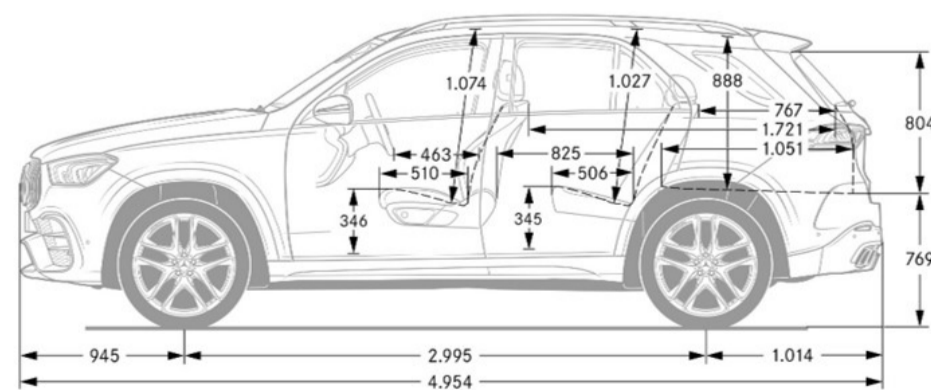

Chassis

Drivetrain

Transmission	AMG SPEEDSHIFT TCT 9-speed automatic transmission
Drive Configuration	All-wheel drive

Engine

Engine Configuration	Handcrafted AMG 4.0L V8 Bi-Turbo Engine
ICE Power (hp)	603 hp
Torque (lb-ft)	627 lb-ft
Compression Ratio	10.5 : 1
Fuel Requirement (Octane)	91
Fuel Tank Size (gallons)	22.5
Displacement (cc)	3,982

Performance

Acceleration 0-60pmg (sec)	3.7
Top Speed (mph)	174
Transmission Speeds	9
Electric Motor (hp), System Output (hp)	21
Electric Motor (lb-ft), System Torque (lb-ft)	184
Maximum Load (lbs)	TBD
Towing Capacity (lbs)	7,700 lbs

Fuel Economy

City Fuel Economy	TBD
Highway Fuel Economy	TBD
Emission Certification	TBD

Exterior Dimensions

Vehicle Length (in.)	190
Vehicle Height (in.)	70.2
Vehicle Width w/ exterior mirrors (in.)	84.9
Wheelbase (in.)	117.9
Curb Weight (lbs)	TBD
Track Width Front/Rear (in.)	66.65/67.72

Interior Dimensions

Cargo Capacity	TBA
Trunk Size	TBA