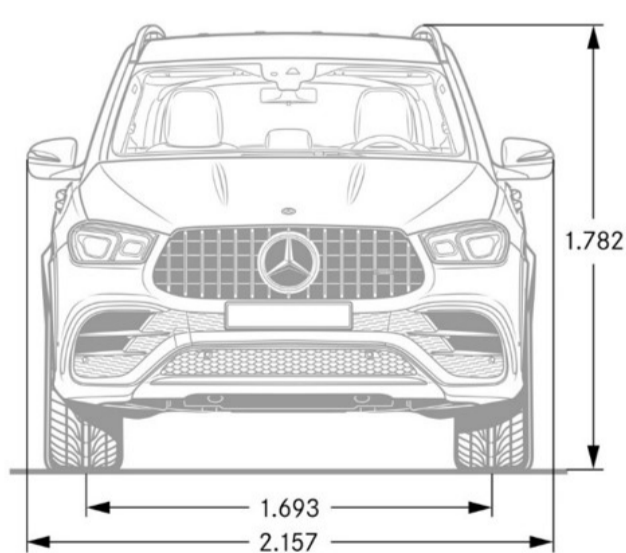

Fuel Economy

City Fuel Economy	TBD
Highway Fuel Economy	TBD
Emission Certification	TBD

Exterior Dimensions

Vehicle Length (in.)	190
Vehicle Height (in.)	70.2
Vehicle Width w/ exterior mirrors (in.)	84.9
Wheelbase (in.)	117.9
Curb Weight (lbs)	TBD
Track Width Front/Rear (in.)	66.65/67.72

Interior Dimensions

Cargo Capacity	TBA
Trunk Size	TBA

Options In Detail

AMG GLE 53 & 63 "Edition 55"

55 units of each model to be produced for the U.S. market to commemorate Mercedes-AMG's 55th birthday.

Exterior components: