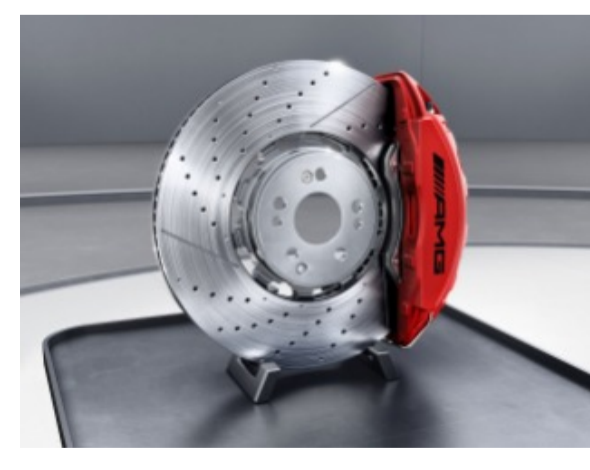

AMG High-Performance Composite Braking System (U70)

Standard on GLE 63 S