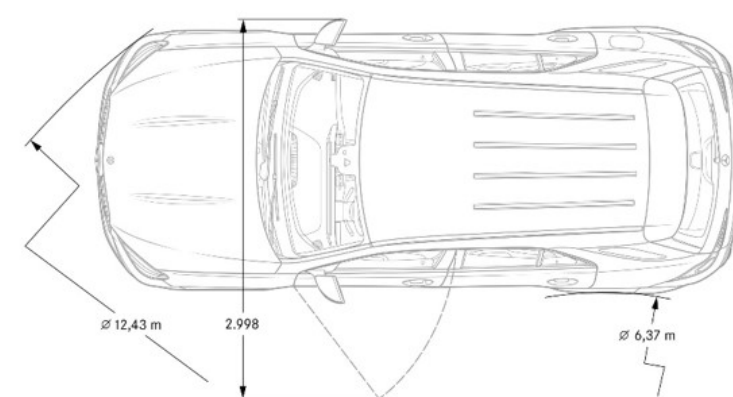

Specifications

GLE53W4

Chassis

Drivetrain

Transmission	AMG SPEEDSHIFT TCT 9-speed automatic transmission
Drive Configuration	All-wheel drive

Engine

Engine Configuration	AMG-Enhanced 3.0L I6 Turbo Engine
ICE Power (hp)	429 hp
Torque (lb-ft)	384 lb-ft
Compression Ratio	10.5 : 1
Fuel Requirement (Octane)	91
Fuel Tank Size (gallons)	22.5
Displacement (cc)	2,999

Performance

Acceleration 0-60pmg (sec)	5.2
Top Speed (mph)	155(icw R01)
Transmission Speeds	9
Electric Motor (hp), System Output (hp)	21
Electric Motor (lb-ft), System Torque (lb-ft)	184
Maximum Load (lbs)	TBD
Towing Capacity (lbs)	7,700 lbs

Fuel Economy

City Fuel Economy	TBD
Highway Fuel Economy	TBD
Emission Certification	TBD

Exterior Dimensions

Vehicle Length (in.)	194.4
Vehicle Height (in.)	70.2
Vehicle Width w/ exterior mirrors (in.)	84.9
Wheelbase (in.)	117.9
Curb Weight (lbs)	TBD
Track Width Front/Rear (in.)	66.18/67.91

Interior Dimensions

Cargo Capacity	TBA
Trunk Size	TBA