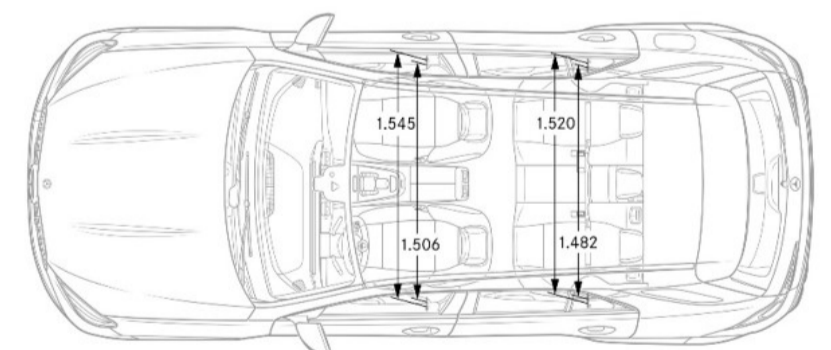

Chassis

Drivetrain

Transmission	AMG SPEEDSHIFT TCT 9-speed automatic transmission
Drive Configuration	All-wheel drive

Engine

Engine Configuration	Handcrafted AMG 4.0L V8 Bi-Turbo Engine
ICE Power (hp)	603 hp
Torque (lb-ft)	627 lb-ft
Compression Ratio	10.5 : 1
Fuel Requirement (Octane)	91
Fuel Tank Size (gallons)	22.5
Displacement (cc)	3,982

Performance

Acceleration 0-60pmg (sec)	3.7
Top Speed (mph)	174
Transmission Speeds	9
Electric Motor (hp), System Output (hp)	21
Electric Motor (lb-ft), System Torque (lb-ft)	184
Maximum Load (lbs)	TBD
Towing Capacity (lbs)	7,700 lbs

Fuel Economy

City Fuel Economy	TBD
Highway Fuel Economy	TBD
Emission Certification	TBD

Exterior Dimensions

Vehicle Length (in.)	190
Vehicle Height (in.)	70.2
Vehicle Width w/ exterior mirrors (in.)	84.9
Wheelbase (in.)	117.9
Curb Weight (lbs)	TBD
Track Width Front/Rear (in.)	66.65/67.72

Interior Dimensions

Cargo Capacity	TBA
Trunk Size	TBA