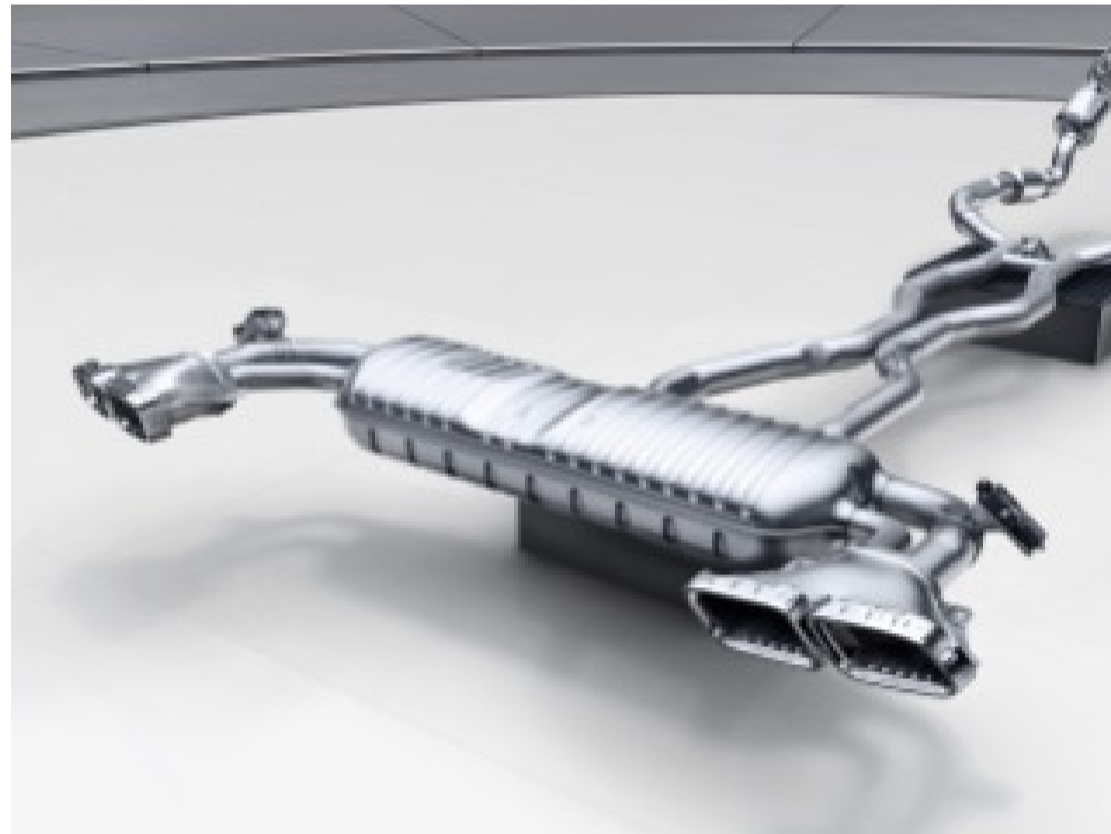

AMG Performance Exhaust System

AMG Performance Exhaust System (U78)

Option price GLE 53 : $1,250

- Stronger differentiation of the sound characteristics by means of two additional exhaust flaps
- Sound characteristics dependent on selected drive program – clear differentiation between rich in drive programs "C" and "S" and emphatically sporty in drive programs "S+" and "Race" ("Race" mode on GLE 63 S Only)
- Additional control of the sound characteristics by means of a button in the middle control panel of the center console
- Control by means of variably adjustable exhaust flaps – without loss of power
- Control of the exhaust gas flaps is dependent on both engine speed and load, ensuring 100% power delivery
- Double declutching (in "S") and a misfire (in "S+" and "Race") emphasize the sporty characteristics of the particular drive programs ("Race" mode on GLE 63 S Only)

U88 AMG Drive Unit steering wheel buttons

AMG Drive Unit steering wheel buttons

Standard on GLE 63 S Option Price GLE 53 : $400