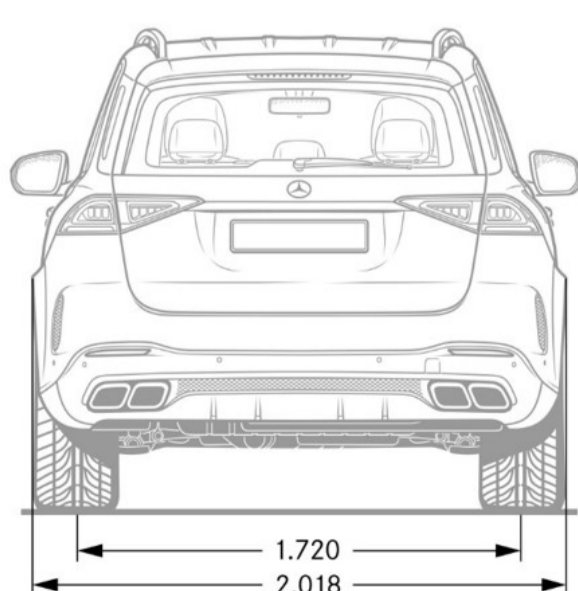

Chassis

Drivetrain

Transmission	AMG SPEEDSHIFT TCT 9-speed automatic transmission
Drive Configuration	All-wheel drive

Engine

Engine Configuration	Handcrafted AMG 4.0L V8 Bi-Turbo Engine
ICE Power (hp)	603 hp
Torque (lb-ft)	627 lb-ft
Compression Ratio	10.5 : 1
Fuel Requirement (Octane)	91
Fuel Tank Size (gallons)	22.5
Displacement (cc)	3,982

Performance

Acceleration 0-60pmg (sec)	3.7
Top Speed (mph)	174
Transmission Speeds	9
Electric Motor (hp), System Output (hp)	21
Electric Motor (lb-ft), System Torque (lb-ft)	184
Maximum Load (lbs)	TBD
Towing Capacity (lbs)	7,700 lbs

Fuel Economy

City Fuel Economy	TBD
Highway Fuel Economy	TBD
Emission Certification	TBD

Exterior Dimensions

Vehicle Length (in.)	190
Vehicle Height (in.)	70.2
Vehicle Width w/ exterior mirrors (in.)	84.9
Wheelbase (in.)	117.9
Curb Weight (lbs)	TBD
Track Width Front/Rear (in.)	66.65/67.72

Interior Dimensions

Cargo Capacity	TBA
Trunk Size	TBA