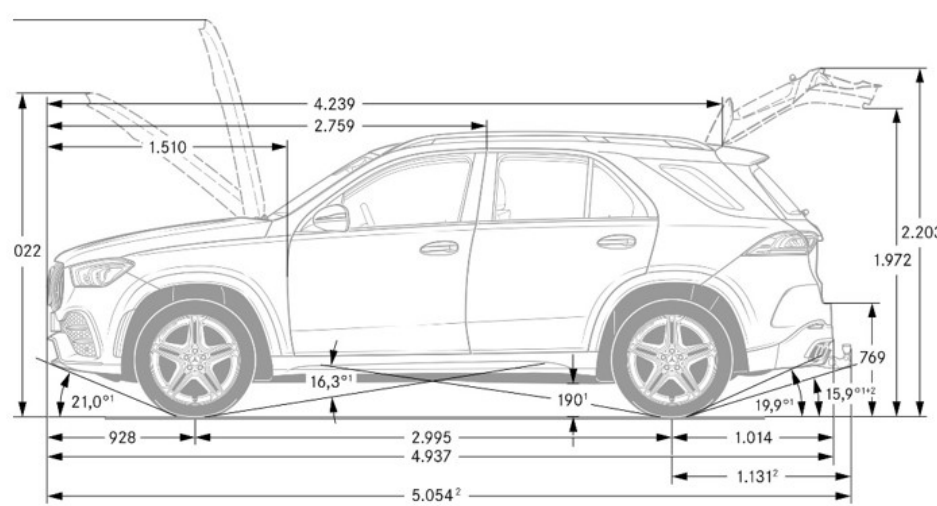

Specifications

GLE53W4

Chassis

Drivetrain

Transmission	AMG SPEEDSHIFT TCT 9-speed automatic transmission
Drive Configuration	All-wheel drive

Engine

Engine Configuration	AMG-Enhanced 3.0L I6 Turbo Engine
ICE Power (hp)	429 hp
Torque (lb-ft)	384 lb-ft
Compression Ratio	10.5 : 1
Fuel Requirement (Octane)	91
Fuel Tank Size (gallons)	22.5
Displacement (cc)	2,999

Performance

Acceleration 0-60pmg (sec)	5.2
Top Speed (mph)	155(icw R01)
Transmission Speeds	9
Electric Motor (hp), System Output (hp)	21
Electric Motor (lb-ft), System Torque (lb-ft)	184
Maximum Load (lbs)	TBD
Towing Capacity (lbs)	7,700 lbs

Fuel Economy

City Fuel Economy	TBD
Highway Fuel Economy	TBD
Emission Certification	TBD

Exterior Dimensions

Vehicle Length (in.)	194.4
Vehicle Height (in.)	70.2
Vehicle Width w/ exterior mirrors (in.)	84.9
Wheelbase (in.)	117.9
Curb Weight (lbs)	TBD
Track Width Front/Rear (in.)	66.18/67.91

Interior Dimensions

Cargo Capacity	TBA
Trunk Size	TBA