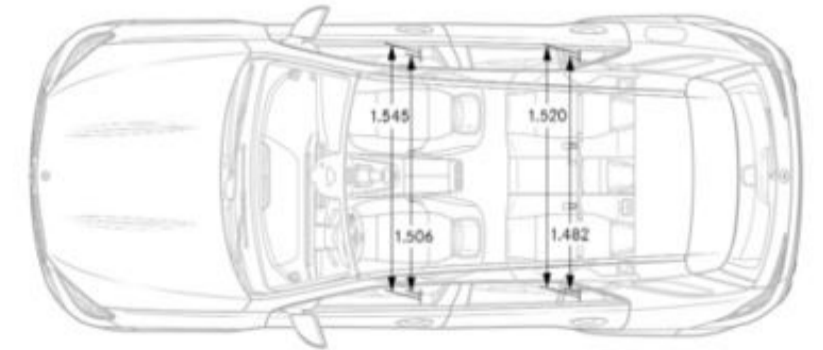

Specifications

GLE53W4

Chassis

Drivetrain

Transmission	AMG SPEEDSHIFT TCT 9-speed automatic transmission
Drive Configuration	All-wheel drive

Engine

Engine Configuration	AMG-Enhanced 3.0L I6 Turbo Engine with Hybrid Assist
ICE Power (hp)	429 hp
Torque (lb-ft)	413 lb-ft
Compression Ratio	10.5 : 1
Fuel Requirement (Octane)	91
Fuel Tank Size (gallons)	22.5
Displacement (cc)	2,999

Performance

Acceleration 0-60mpg (sec)	4.9
Top Speed (mph)	155(icw R01)
Transmission Speeds	9
Electric Motor (hp), System Output (hp)	21
Electric Motor (lb-ft), System Torque (lb-ft)	148
Maximum Load (lbs)	TBD
Towing Capacity (lbs)	7,700 lbs

Fuel Economy

City Fuel Economy	TBD
Highway Fuel Economy	TBD
Emission Certification	TBD

Exterior Dimensions

Vehicle Length (in.)	194.4
Vehicle Height (in.)	70.2
Vehicle Width w/ exterior mirrors (in.)	84.9
Wheelbase (in.)	117.9
Curb Weight (lbs)	5,127
Track Width Front/Rear (in.)	66.18/67.91

Interior Dimensions

Cargo Capacity	TBA
Trunk Size	TBA