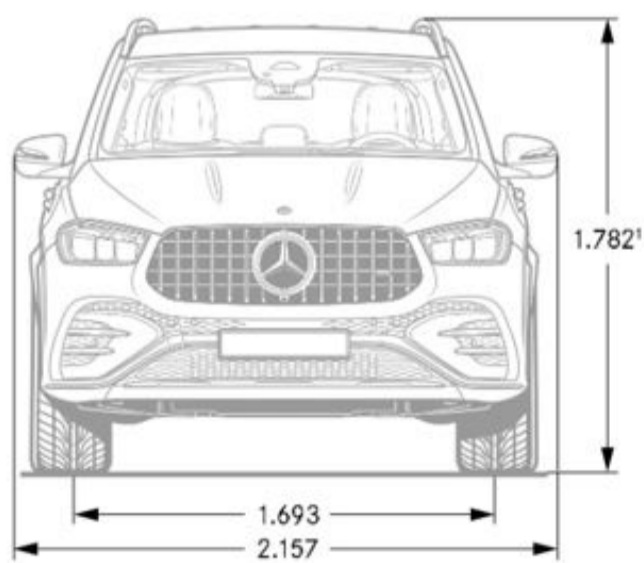

Fuel Economy

City Fuel Economy	TBD
Highway Fuel Economy	TBD
Emission Certification	TBD

Exterior Dimensions

Vehicle Length (in.)	194.4
Vehicle Height (in.)	70.2
Vehicle Width w/ exterior mirrors (in.)	84.9
Wheelbase (in.)	117.9
Curb Weight (lbs)	5,127
Track Width Front/Rear (in.)	66.18/67.91

Interior Dimensions

Cargo Capacity	TBA
Trunk Size	TBA

Chassis

Drivetrain

Transmission	AMG SPEEDSHIFT TCT 9-speed automatic transmission
Drive Configuration	All-wheel drive

Engine

Engine Configuration	Handcrafted AMG 4.0L V8 Bi-Turbo Engine with Hybrid Assist
ICE Power (hp)	603 hp
Torque (lb-ft)	627 lb-ft
Compression Ratio	10.5 : 1
Fuel Requirement (Octane)	91
Fuel Tank Size (gallons)	22.5
Displacement (cc)	3,982