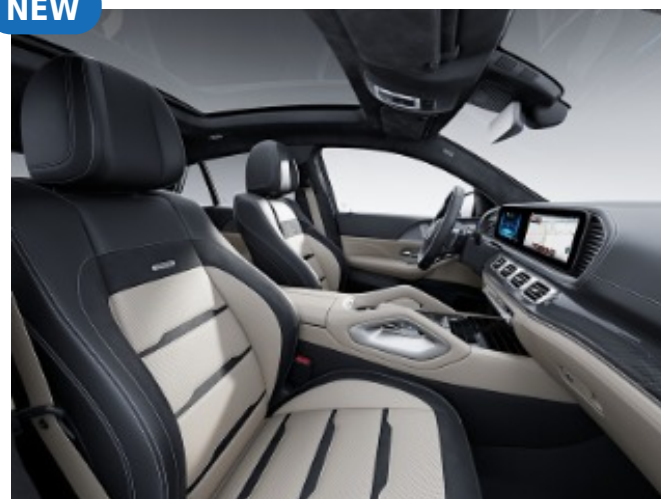

Upholstery

Nappa Leather

851 - Black

Requires U09 MB-TeX Dashboard and Door Panels

NEW

874 - Bahia Brown/ Black

Requires U09 MB-TeX Dashboard and Door Panels

NEW