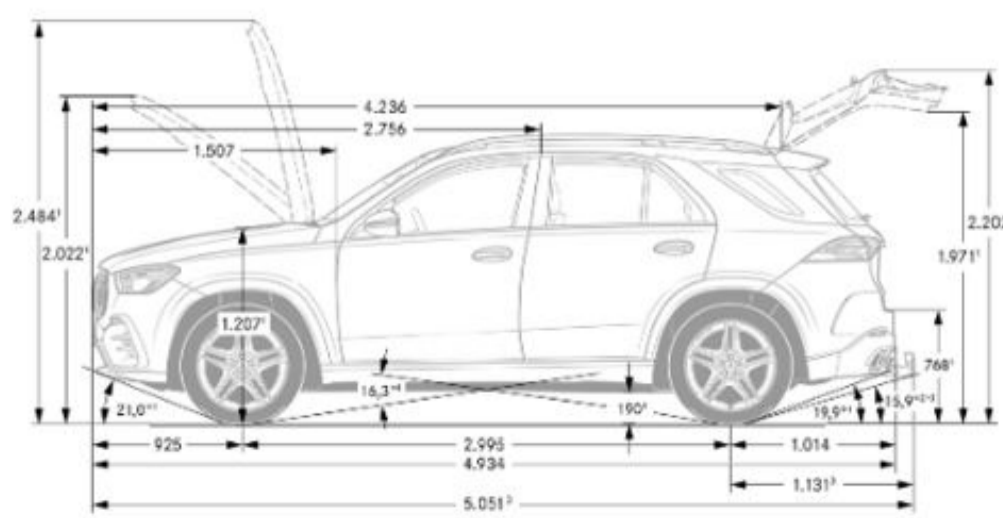

Specifications

GLE53W4

Chassis

Drivetrain

Transmission	AMG SPEEDSHIFT TCT 9-speed automatic transmission
Drive Configuration	All-wheel drive

Engine

Engine Configuration	AMG-Enhanced 3.0L I6 Turbo Engine with Hybrid Assist
ICE Power (hp)	429 hp
Torque (lb-ft)	413 lb-ft
Compression Ratio	10.5 : 1
Fuel Requirement (Octane)	91
Fuel Tank Size (gallons)	22.5
Displacement (cc)	2,999

Performance

Acceleration 0-60mpg (sec)	4.9
Top Speed (mph)	155(icw R01)
Transmission Speeds	9
Electric Motor (hp), System Output (hp)	21
Electric Motor (lb-ft), System Torque (lb-ft)	148
Maximum Load (lbs)	TBD
Towing Capacity (lbs)	7,700 lbs

Fuel Economy

City Fuel Economy	TBD
Highway Fuel Economy	TBD
Emission Certification	TBD

Exterior Dimensions

Vehicle Length (in.)	194.4
Vehicle Height (in.)	70.2
Vehicle Width w/ exterior mirrors (in.)	84.9
Wheelbase (in.)	117.9
Curb Weight (lbs)	5,127
Track Width Front/Rear (in.)	66.18/67.91

Interior Dimensions

Cargo Capacity	TBA
Trunk Size	TBA