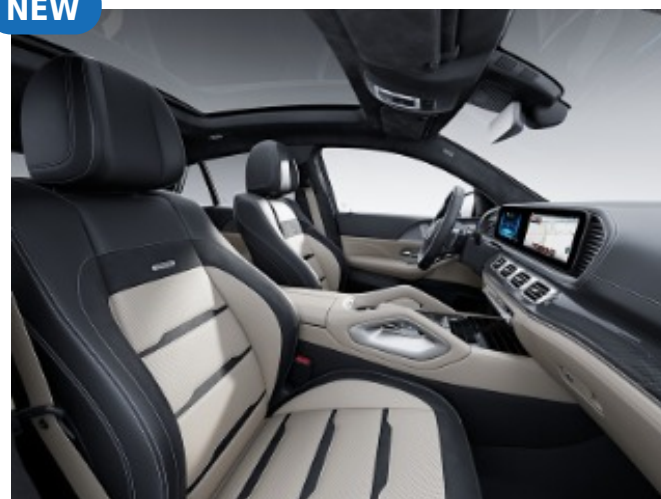

NEW

574 - Bahia Brown / Black

Includes U38 Nappa Leather Dashboard and Door Panels

NEW

555 - Macchiato Beige/Black

Includes U38 Nappa Leather Dashboard and Door Panels

557 - Classic Red / Black

Includes U38 Nappa Leather Dashboard and Door Panels