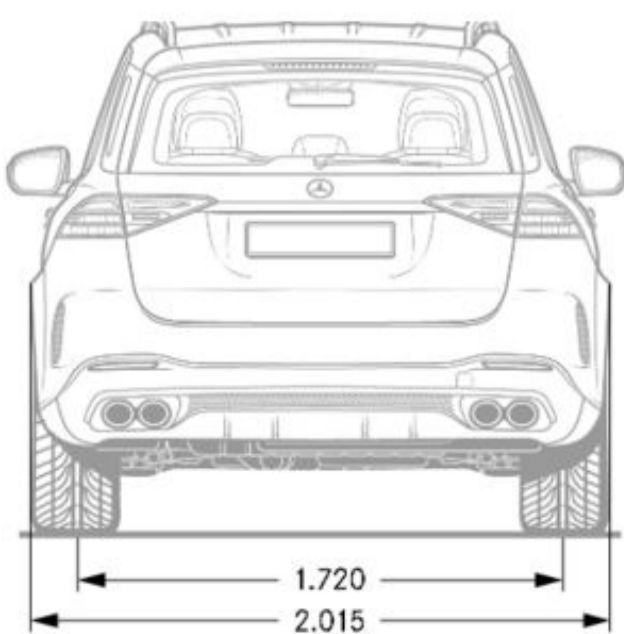

Specifications

GLE53W4

Chassis

Drivetrain

Transmission	AMG SPEEDSHIFT TCT 9-speed automatic transmission
Drive Configuration	All-wheel drive

Engine

Engine Configuration	AMG-Enhanced 3.0L I6 Turbo Engine with Hybrid Assist
ICE Power (hp)	429 hp
Torque (lb-ft)	413 lb-ft
Compression Ratio	10.5 : 1
Fuel Requirement (Octane)	91
Fuel Tank Size (gallons)	22.5
Displacement (cc)	2,999

Performance

Acceleration 0-60mpg (sec)	4.9
Top Speed (mph)	155(icw R01)
Transmission Speeds	9
Electric Motor (hp), System Output (hp)	21
Electric Motor (lb-ft), System Torque (lb-ft)	148
Maximum Load (lbs)	TBD
Towing Capacity (lbs)	7,700 lbs

Fuel Economy

City Fuel Economy	TBD
Highway Fuel Economy	TBD
Emission Certification	TBD

Exterior Dimensions

Vehicle Length (in.)	194.4
Vehicle Height (in.)	70.2
Vehicle Width w/ exterior mirrors (in.)	84.9
Wheelbase (in.)	117.9
Curb Weight (lbs)	5,127
Track Width Front/Rear (in.)	66.18/67.91

Interior Dimensions

Cargo Capacity	TBA
Trunk Size	TBA