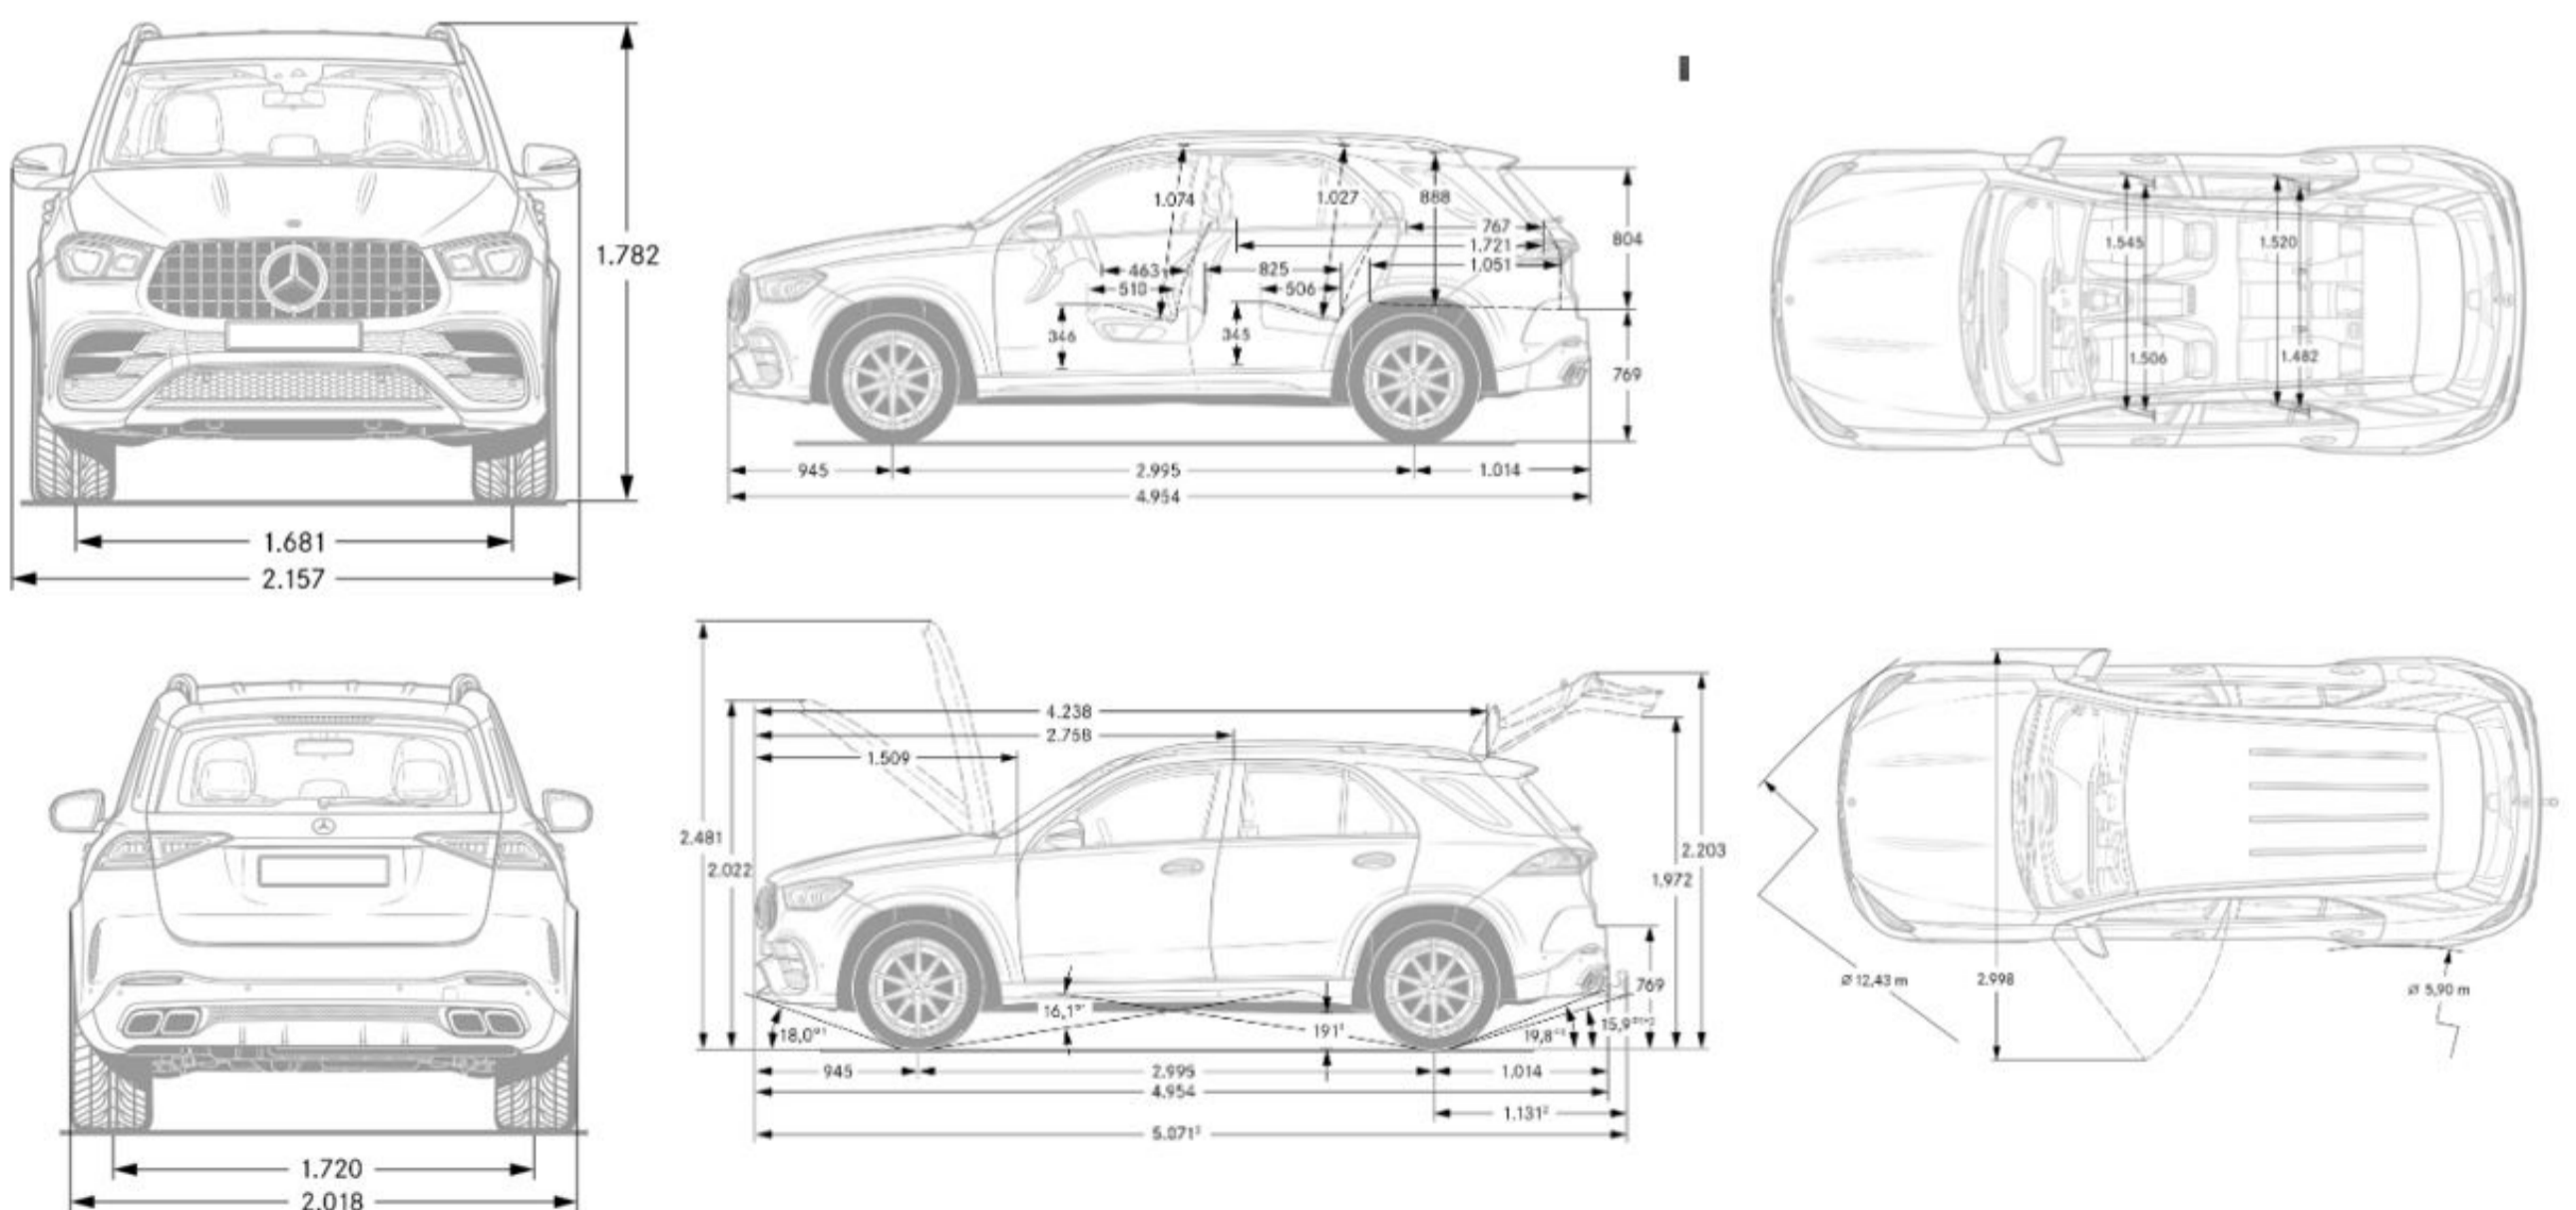

Fuel Economy

City Fuel Economy	TBD
Highway Fuel Economy	TBD
Emission Certification	TBD

Exterior Dimensions

Vehicle Length (in.)	195
Vehicle Height (in.)	70.2
Vehicle Width w/ exterior mirrors (in.)	84.92
Wheelbase (in.)	117.9
Curb Weight (lbs)	5,567
Track Width Front/Rear (in.)	66.65/67.72

Interior Dimensions

Cargo Capacity	TBA
Trunk Size	TBA

Options In Detail

AMG Performance Steering Wheels

AMG Performance Steering Wheel in Black Nappa Leather (L6J)

Standard on GLE53

- Sporty 3-spoke design with flattened bottom section and perforated grip area
- Finished in black nappa leather
- with 12-o'clock marking and topstitching
- Horizontal twin spokes in high-gloss black, vertical twin spokes in silver chrome with "AMG" lettering
- Shift paddles allow manual gear changes and support a sporty driving style