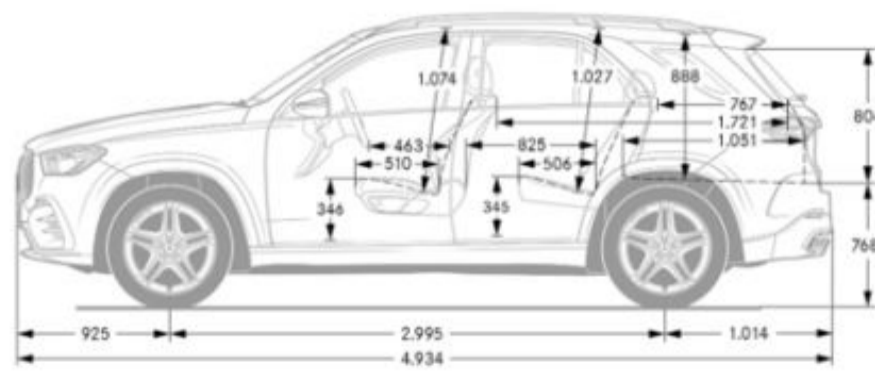

Specifications

GLE53W4

Chassis

Drivetrain

Transmission	AMG SPEEDSHIFT TCT 9-speed automatic transmission
Drive Configuration	All-wheel drive

Engine

Engine Configuration	AMG-Enhanced 3.0L I6 Turbo Engine with Hybrid Assist
ICE Power (hp)	429 hp
Torque (lb-ft)	413 lb-ft
Compression Ratio	10.5 : 1
Fuel Requirement (Octane)	91
Fuel Tank Size (gallons)	22.5
Displacement (cc)	2,999

Performance

Acceleration 0-60mpg (sec)	4.9
Top Speed (mph)	155(icw R01)
Transmission Speeds	9
Electric Motor (hp), System Output (hp)	21
Electric Motor (lb-ft), System Torque (lb-ft)	148
Maximum Load (lbs)	TBD
Towing Capacity (lbs)	7,700 lbs

Fuel Economy

City Fuel Economy	TBD
Highway Fuel Economy	TBD
Emission Certification	TBD

Exterior Dimensions

Vehicle Length (in.)	194.4
Vehicle Height (in.)	70.2
Vehicle Width w/ exterior mirrors (in.)	84.9
Wheelbase (in.)	117.9
Curb Weight (lbs)	5,127
Track Width Front/Rear (in.)	66.18/67.91

Interior Dimensions

Cargo Capacity	TBA
Trunk Size	TBA