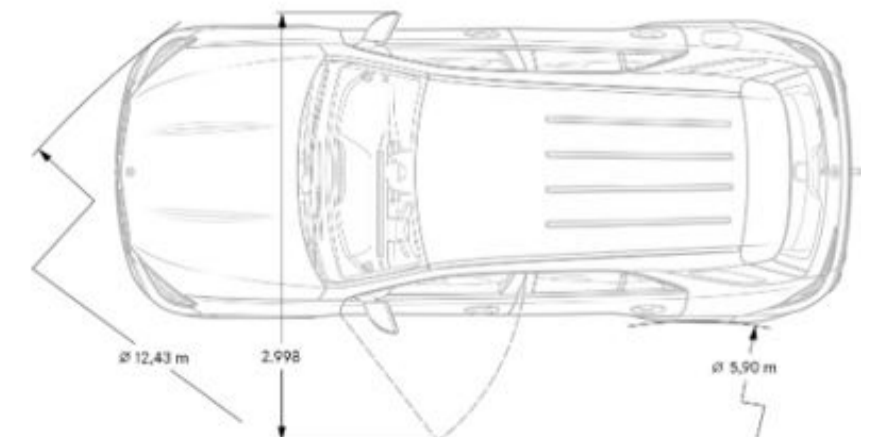

Specifications

GLE53W4

Chassis

Drivetrain

Transmission	AMG SPEEDSHIFT TCT 9-speed automatic transmission
Drive Configuration	All-wheel drive

Engine

Engine Configuration	AMG-Enhanced 3.0L I6 Turbo Engine with Hybrid Assist
ICE Power (hp)	429 hp
Torque (lb-ft)	413 lb-ft
Compression Ratio	10.5 : 1
Fuel Requirement (Octane)	91
Fuel Tank Size (gallons)	22.5
Displacement (cc)	2,999

Performance

Acceleration 0-60mpg (sec)	4.9
Top Speed (mph)	155(icw R01)
Transmission Speeds	9
Electric Motor (hp), System Output (hp)	21
Electric Motor (lb-ft), System Torque (lb-ft)	148
Maximum Load (lbs)	TBD
Towing Capacity (lbs)	7,700 lbs

Fuel Economy

City Fuel Economy	TBD
Highway Fuel Economy	TBD
Emission Certification	TBD

Exterior Dimensions

Vehicle Length (in.)	194.4
Vehicle Height (in.)	70.2
Vehicle Width w/ exterior mirrors (in.)	84.9
Wheelbase (in.)	117.9
Curb Weight (lbs)	5,127
Track Width Front/Rear (in.)	66.18/67.91

Interior Dimensions

Cargo Capacity	TBA
Trunk Size	TBA