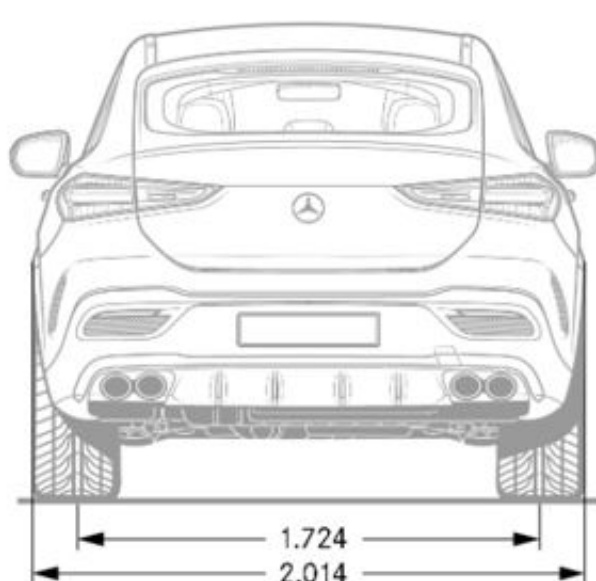

Emission Certification TBD

Exterior Dimensions

Vehicle Length (in.) 195.3

Vehicle Height (in.) 67.7

Vehicle Width w/ exterior mirrors (in.) 84.9

Wheelbase (in.) 115.6

Curb Weight (lbs) TBD

Track Width Front/Rear (in.) 66.18/67.71

Interior Dimensions

Cargo Capacity TBA

Trunk Size TBA

Chassis

Drivetrain

Transmission	AMG SPEEDSHIFT TCT 9-speed automatic transmission
Drive Configuration	All-wheel drive

Engine

Engine Configuration	Handcrafted AMG 4.0L V8 Bi-Turbo Engine with Hybrid Assist
ICE Power (hp)	603 hp
Torque (lb-ft)	627 lb-ft
Fuel Requirement (Octane)	91
Fuel Tank Size (gallons)	22.5
Displacement (cc)	3,982