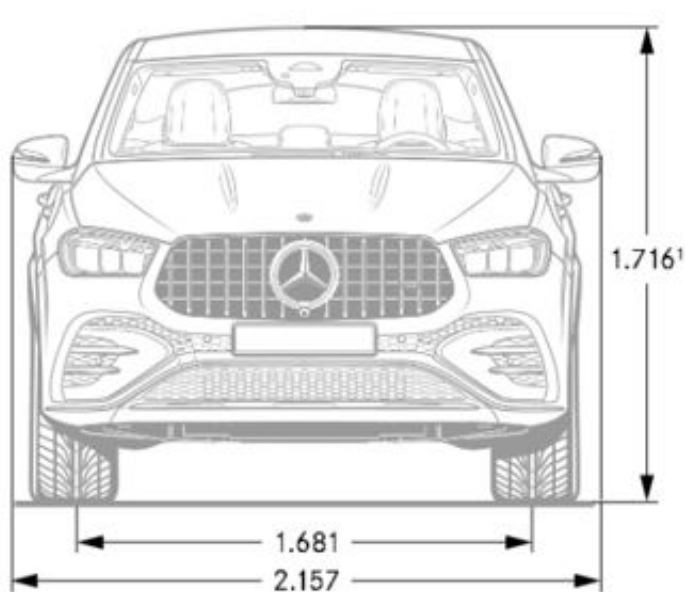

Emission Certification TBD

Exterior Dimensions

Vehicle Length (in.) 195.3

Vehicle Height (in.) 67.7

Vehicle Width w/ exterior mirrors (in.) 84.9

Wheelbase (in.) 115.6

Curb Weight (lbs) TBD

Track Width Front/Rear (in.) 66.18/67.71

Interior Dimensions

Cargo Capacity TBA

Trunk Size TBA

Chassis

Drivetrain

Transmission	AMG SPEEDSHIFT TCT 9-speed automatic transmission
Drive Configuration	All-wheel drive

Engine

Engine Configuration	Handcrafted AMG 4.0L V8 Bi-Turbo Engine with Hybrid Assist
ICE Power (hp)	603 hp
Torque (lb-ft)	627 lb-ft
Fuel Requirement (Octane)	91
Fuel Tank Size (gallons)	22.5
Displacement (cc)	3,982