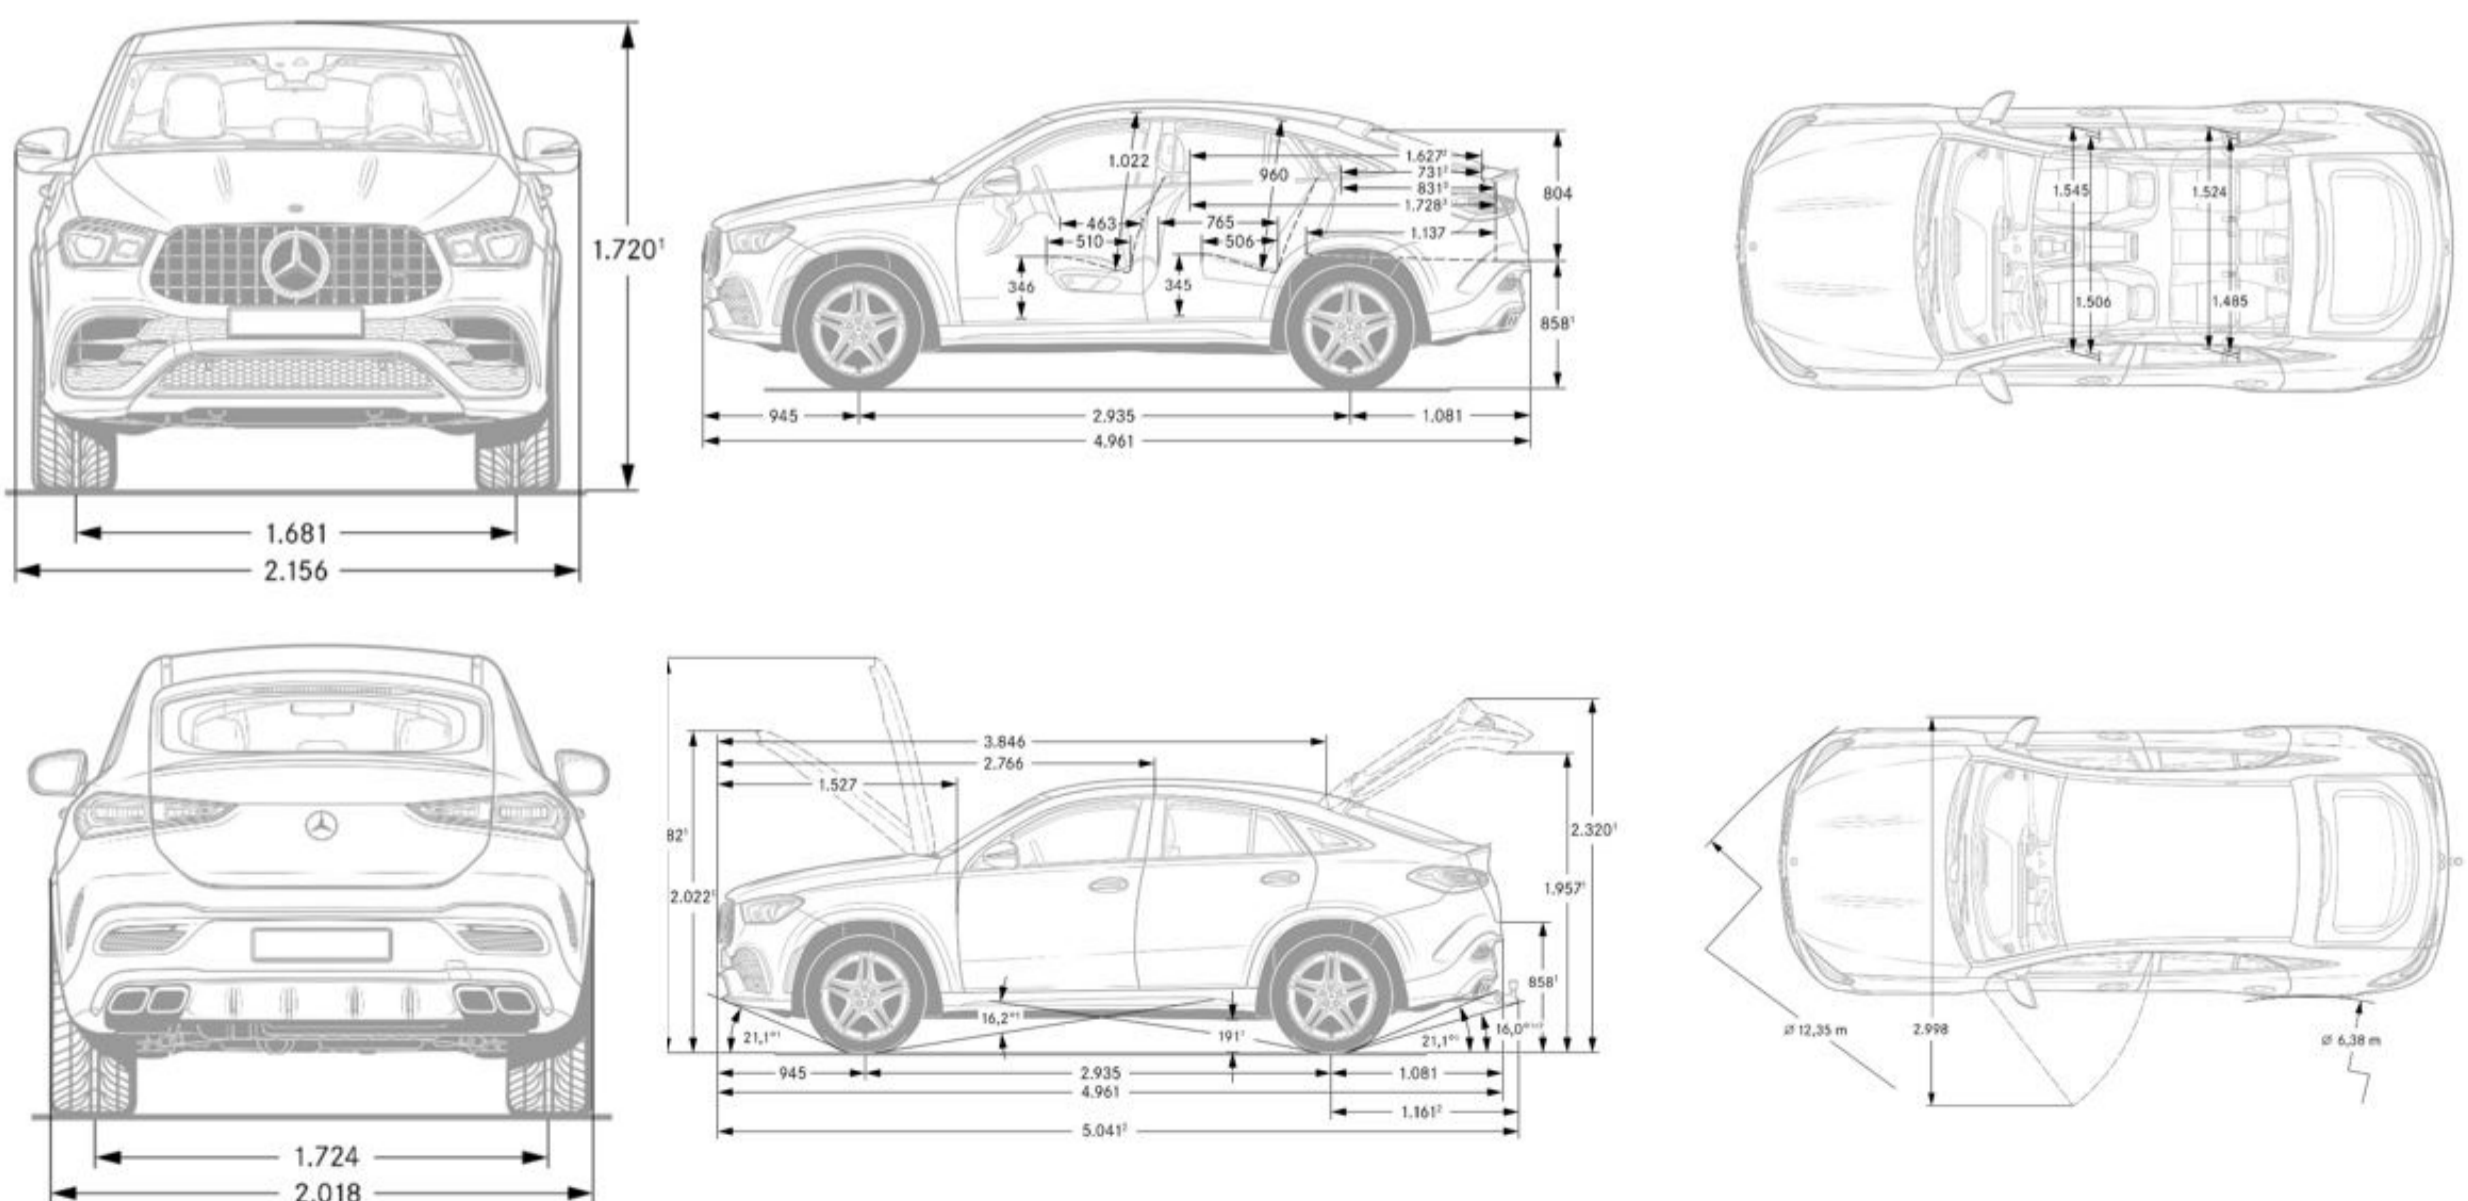

Chassis

Drivetrain

Transmission	AMG SPEEDSHIFT TCT 9-speed automatic transmission
Drive Configuration	All-wheel drive

Engine

Engine Configuration	Handcrafted AMG 4.0L V8 Bi-Turbo Engine with Hybrid Assist
ICE Power (hp)	603 hp
Torque (lb-ft)	627 lb-ft
Fuel Requirement (Octane)	91
Fuel Tank Size (gallons)	22.5
Displacement (cc)	3,982

Performance

Acceleration 0-60pmg (sec)	3.7
Top Speed (mph)	174
Transmission Speeds	9
Electric Motor (hp), System Output (hp)	21
Electric Motor (lb-ft), System Torque (lb-ft)	184
Maximum Load (lbs)	TBD
Towing Capacity (lbs)	7,700

Fuel Economy

City Fuel Economy	TBD
Highway Fuel Economy	TBD
Emission Certification	TBD

Exterior Dimensions

Vehicle Length (in.)	195.3
Vehicle Height (in.)	67.7
Vehicle Width w/ exterior mirrors (in.)	84.9
Wheelbase (in.)	115.5
Curb Weight (lbs)	5,578
Track Width Front/Rear (in.)	66.65/67.72

Interior Dimensions

Cargo Capacity	TBA
Trunk Size	TBA