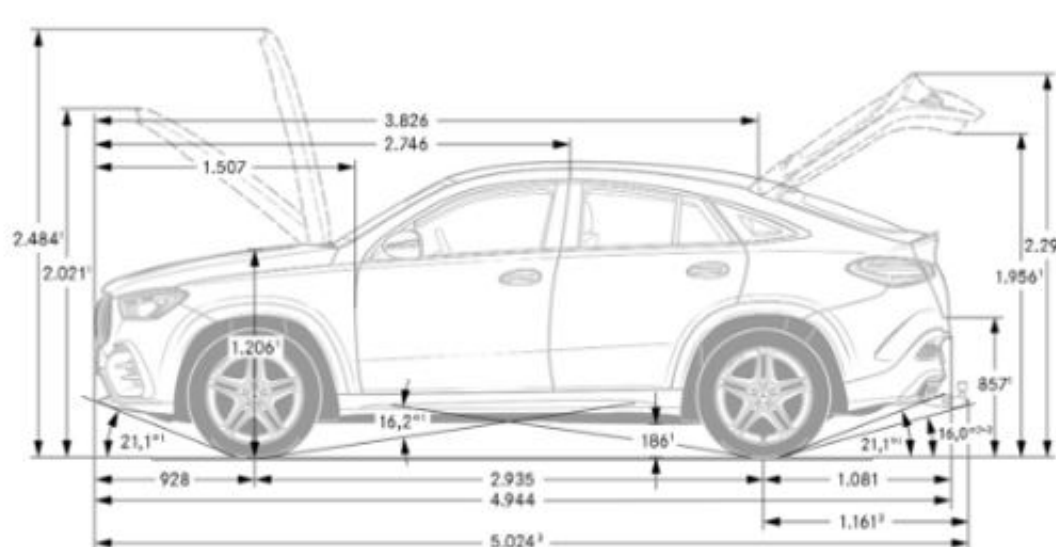

Specifications

GLE53C4

Chassis

Drivetrain

Transmission AMG SPEEDSHIFT TCT 9-speed automatic transmission

Drive Configuration All-wheel drive

Engine

Engine Configuration AMG-Enhanced 3.0L I6 Turbo Engine with Hybrid Assist

ICE Power (hp) 429 hp

Torque (lb-ft) 413 lb-ft

Fuel Requirement (Octane) 91

Fuel Tank Size (gallons) 22.5

Displacement (cc) 2,999

Performance

Acceleration 0-60pmg (sec) 4.9

Top Speed (mph) 155(icw R01)

Transmission Speeds 9

Electric Motor (hp), System Output (hp) 21

Electric Motor (lb-ft), System Torque (lb-ft) 184

Maximum Load (lbs) TBD

Towing Capacity (lbs) 7,700

Fuel Economy

City Fuel Economy TBD

Highway Fuel Economy TBD

Emission Certification TBD

Exterior Dimensions

Vehicle Length (in.) 195.3

Vehicle Height (in.) 67.7

Vehicle Width w/ exterior mirrors (in.) 84.9

Wheelbase (in.) 115.6

Curb Weight (lbs) TBD

Track Width Front/Rear (in.) 66.18/67.71

Interior Dimensions

Cargo Capacity TBA

Trunk Size TBA