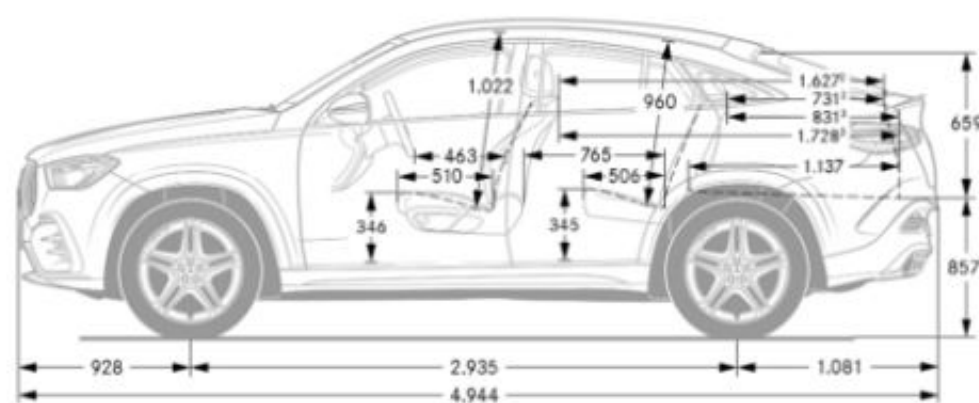

Emission Certification TBD

Exterior Dimensions

Vehicle Length (in.) 195.3

Vehicle Height (in.) 67.7

Vehicle Width w/ exterior mirrors (in.) 84.9

Wheelbase (in.) 115.6

Curb Weight (lbs) TBD

Track Width Front/Rear (in.) 66.18/67.71

Interior Dimensions

Cargo Capacity TBA

Trunk Size TBA

Chassis

Drivetrain

Transmission	AMG SPEEDSHIFT TCT 9-speed automatic transmission
Drive Configuration	All-wheel drive

Engine

Engine Configuration	Handcrafted AMG 4.0L V8 Bi-Turbo Engine with Hybrid Assist
ICE Power (hp)	603 hp
Torque (lb-ft)	627 lb-ft
Fuel Requirement (Octane)	91
Fuel Tank Size (gallons)	22.5
Displacement (cc)	3,982