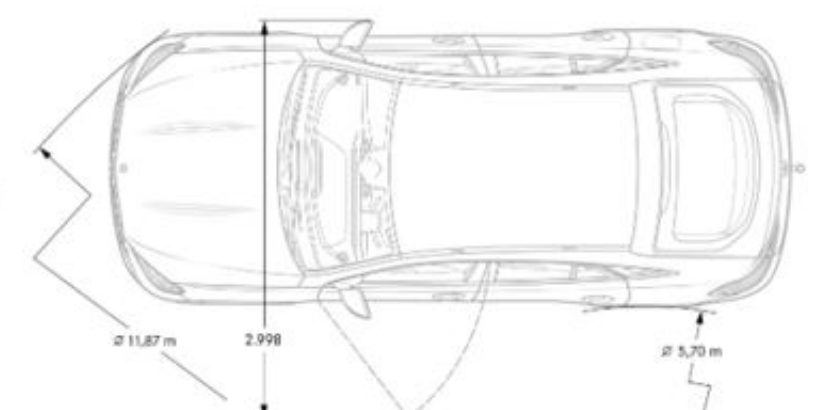

Specifications

GLE53C4

Chassis

Drivetrain

Transmission AMG SPEEDSHIFT TCT 9-speed automatic transmission

Drive Configuration All-wheel drive

Engine

Engine Configuration AMG-Enhanced 3.0L I6 Turbo Engine with Hybrid Assist

ICE Power (hp) 429 hp

Torque (lb-ft) 413 lb-ft

Fuel Requirement (Octane) 91

Fuel Tank Size (gallons) 22.5

Displacement (cc) 2,999

Performance

Acceleration 0-60pmg (sec) 4.9

Top Speed (mph) 155(icw R01)

Transmission Speeds 9

Electric Motor (hp), System Output (hp) 21

Electric Motor (lb-ft), System Torque (lb-ft) 184

Maximum Load (lbs) TBD

Towing Capacity (lbs) 7,700

Fuel Economy

City Fuel Economy TBD

Highway Fuel Economy TBD

Emission Certification TBD

Exterior Dimensions

Vehicle Length (in.) 195.3

Vehicle Height (in.) 67.7

Vehicle Width w/ exterior mirrors (in.) 84.9

Wheelbase (in.) 115.6

Curb Weight (lbs) TBD

Track Width Front/Rear (in.) 66.18/67.71

Interior Dimensions

Cargo Capacity TBA

Trunk Size TBA