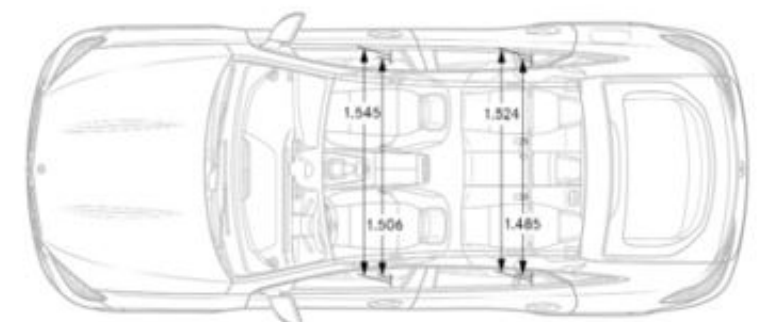

Specifications

GLE53C4

Chassis

Drivetrain

Transmission AMG SPEEDSHIFT TCT 9-speed automatic transmission

Drive Configuration All-wheel drive

Engine

Engine Configuration AMG-Enhanced 3.0L I6 Turbo Engine with Hybrid Assist

ICE Power (hp) 429 hp

Torque (lb-ft) 413 lb-ft

Fuel Requirement (Octane) 91

Fuel Tank Size (gallons) 22.5

Displacement (cc) 2,999

Performance

Acceleration 0-60pmg (sec) 4.9

Top Speed (mph) 155(icw R01)

Transmission Speeds 9

Electric Motor (hp), System Output (hp) 21

Electric Motor (lb-ft), System Torque (lb-ft) 184

Maximum Load (lbs) TBD

Towing Capacity (lbs) 7,700

Fuel Economy

City Fuel Economy TBD

Highway Fuel Economy TBD

Emission Certification TBD

Exterior Dimensions

Vehicle Length (in.) 195.3

Vehicle Height (in.) 67.7

Vehicle Width w/ exterior mirrors (in.) 84.9

Wheelbase (in.) 115.6

Curb Weight (lbs) TBD

Track Width Front/Rear (in.) 66.18/67.71

Interior Dimensions

Cargo Capacity TBA

Trunk Size TBA