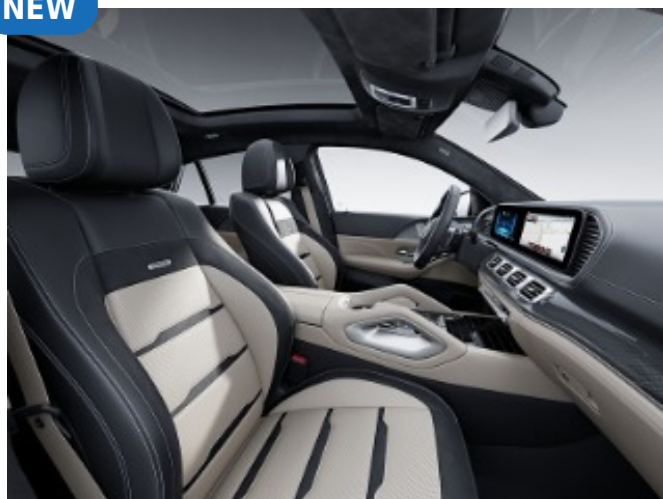

## Exclusive Nappa Leather

**551 - Black**

Includes U38 Nappa Leather Dashboard and Door Panels

NEW

**555 - Macchiato Beige/Black**

Includes U38 Nappa Leather Dashboard and Door Panels

NEW

**574 - Bahia Brown / Black**