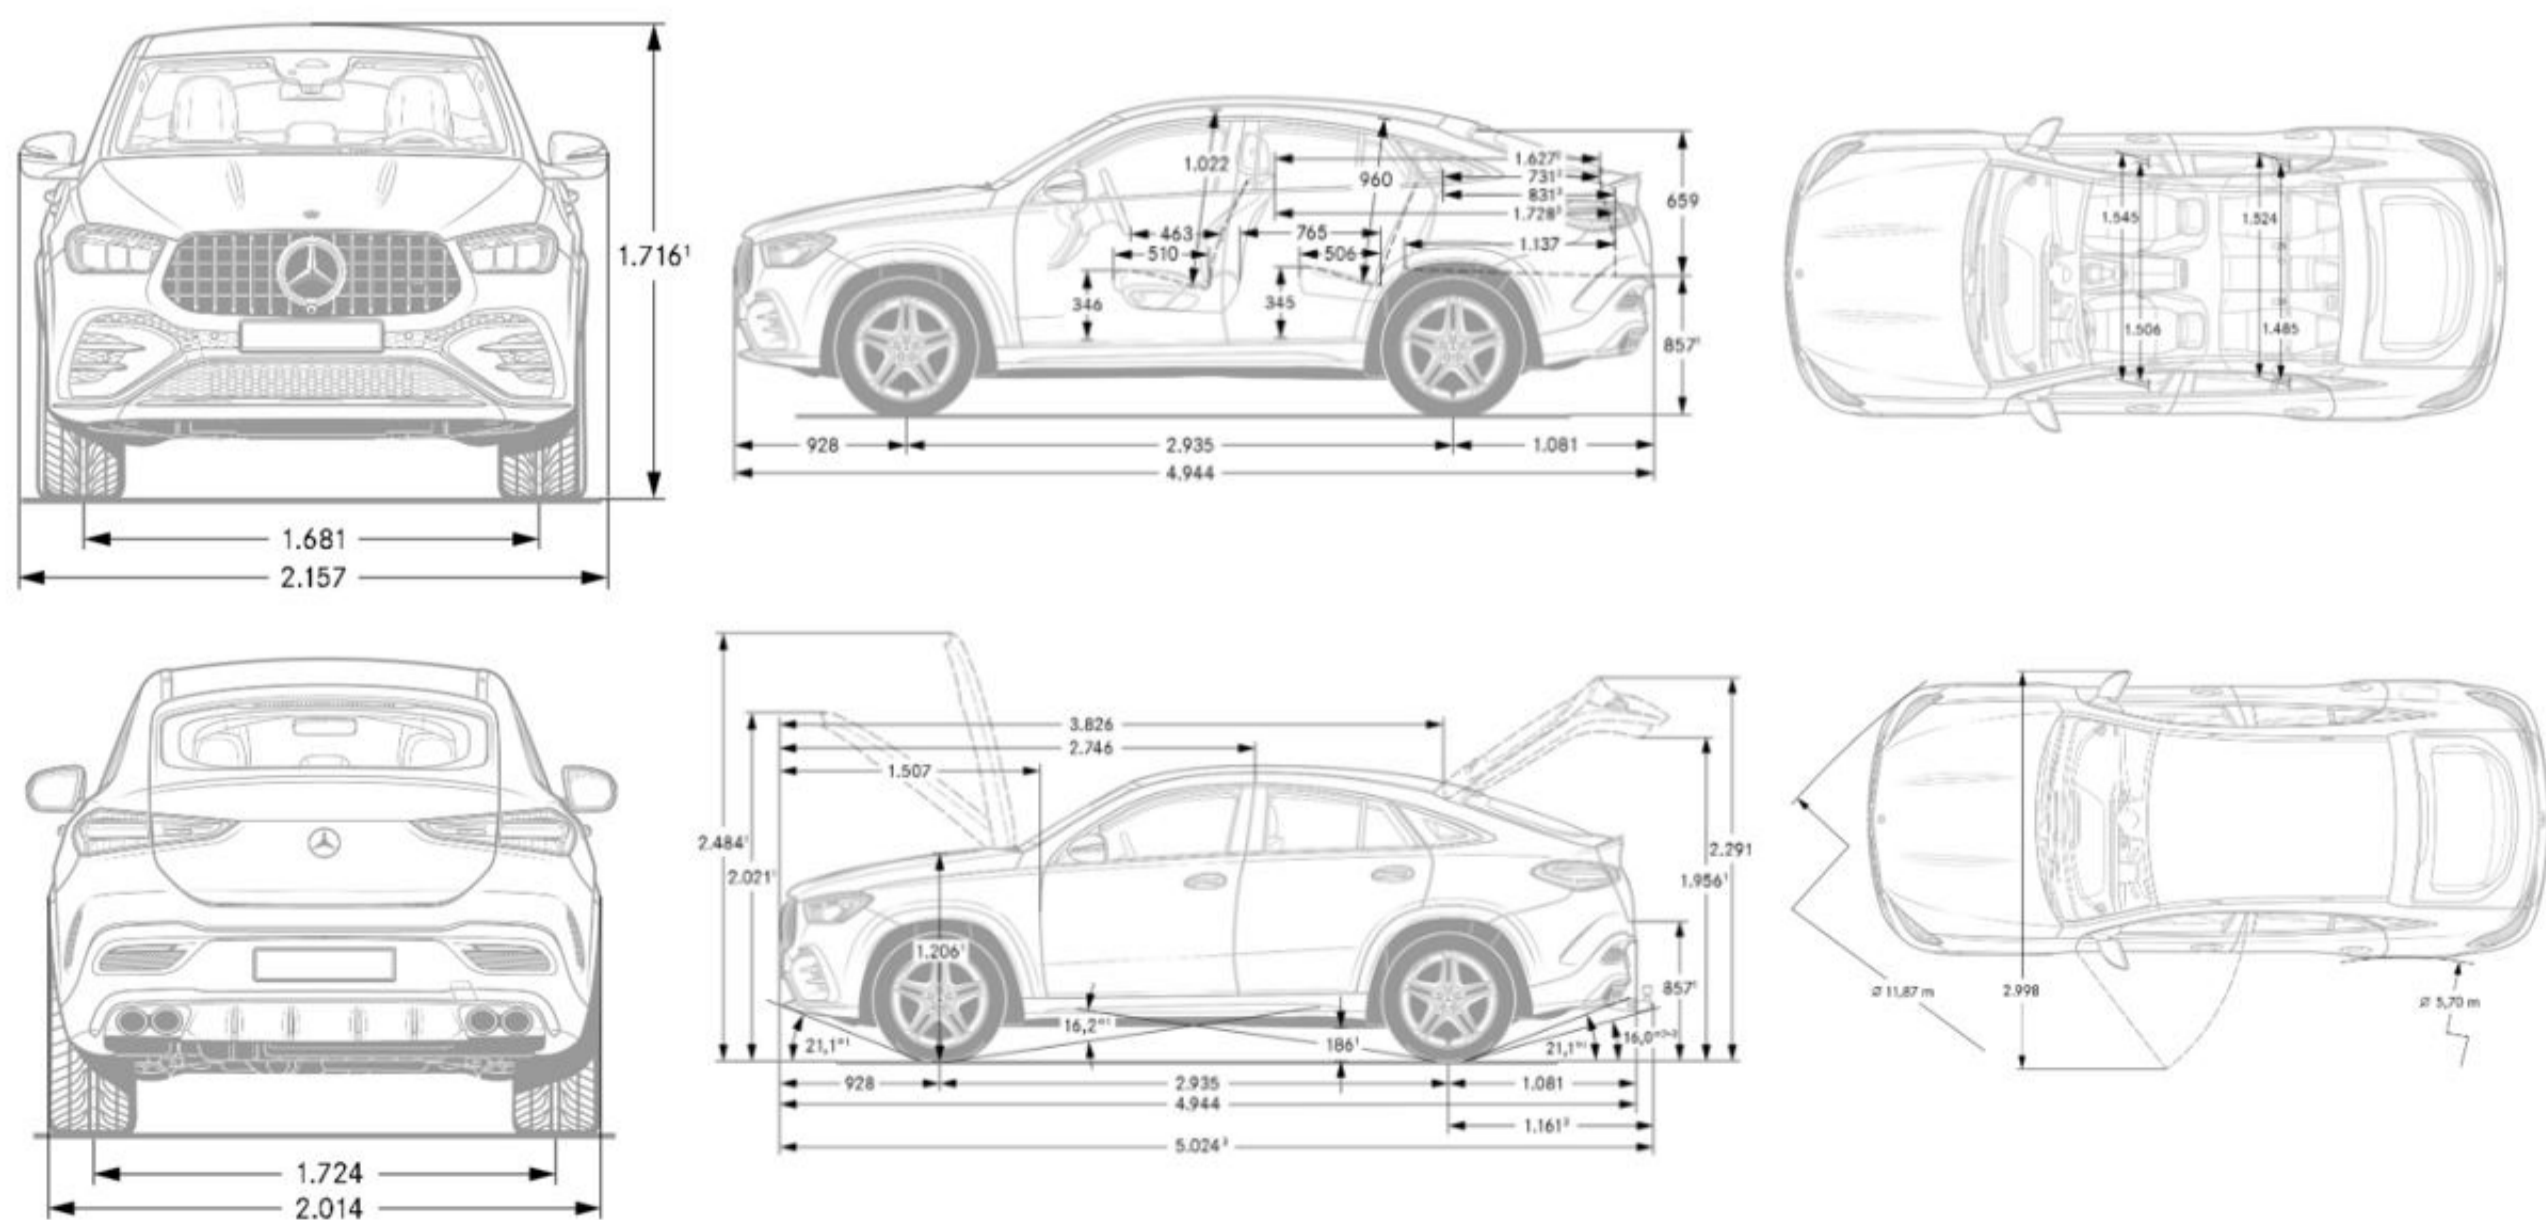

Specifications

GLE53C4

Chassis

Drivetrain

Transmission	AMG SPEEDSHIFT TCT 9-speed automatic transmission
Drive Configuration	All-wheel drive

Engine

Engine Configuration	AMG-Enhanced 3.0L I6 Turbo Engine with Hybrid Assist
ICE Power (hp)	429 hp
Torque (lb-ft)	413 lb-ft
Fuel Requirement (Octane)	91
Fuel Tank Size (gallons)	22.5
Displacement (cc)	2,999

Performance

Acceleration 0-60pmg (sec)	4.9
Top Speed (mph)	155(icw R01)
Transmission Speeds	9
Electric Motor (hp), System Output (hp)	21
Electric Motor (lb-ft), System Torque (lb-ft)	184
Maximum Load (lbs)	TBD
Towing Capacity (lbs)	7,700

Fuel Economy

City Fuel Economy	TBD
Highway Fuel Economy	TBD
Emission Certification	TBD

Exterior Dimensions

Vehicle Length (in.)	195.3
Vehicle Height (in.)	67.7
Vehicle Width w/ exterior mirrors (in.)	84.9
Wheelbase (in.)	115.6
Curb Weight (lbs)	TBD
Track Width Front/Rear (in.)	66.18/67.71

Interior Dimensions

Cargo Capacity	TBA
Trunk Size	TBA