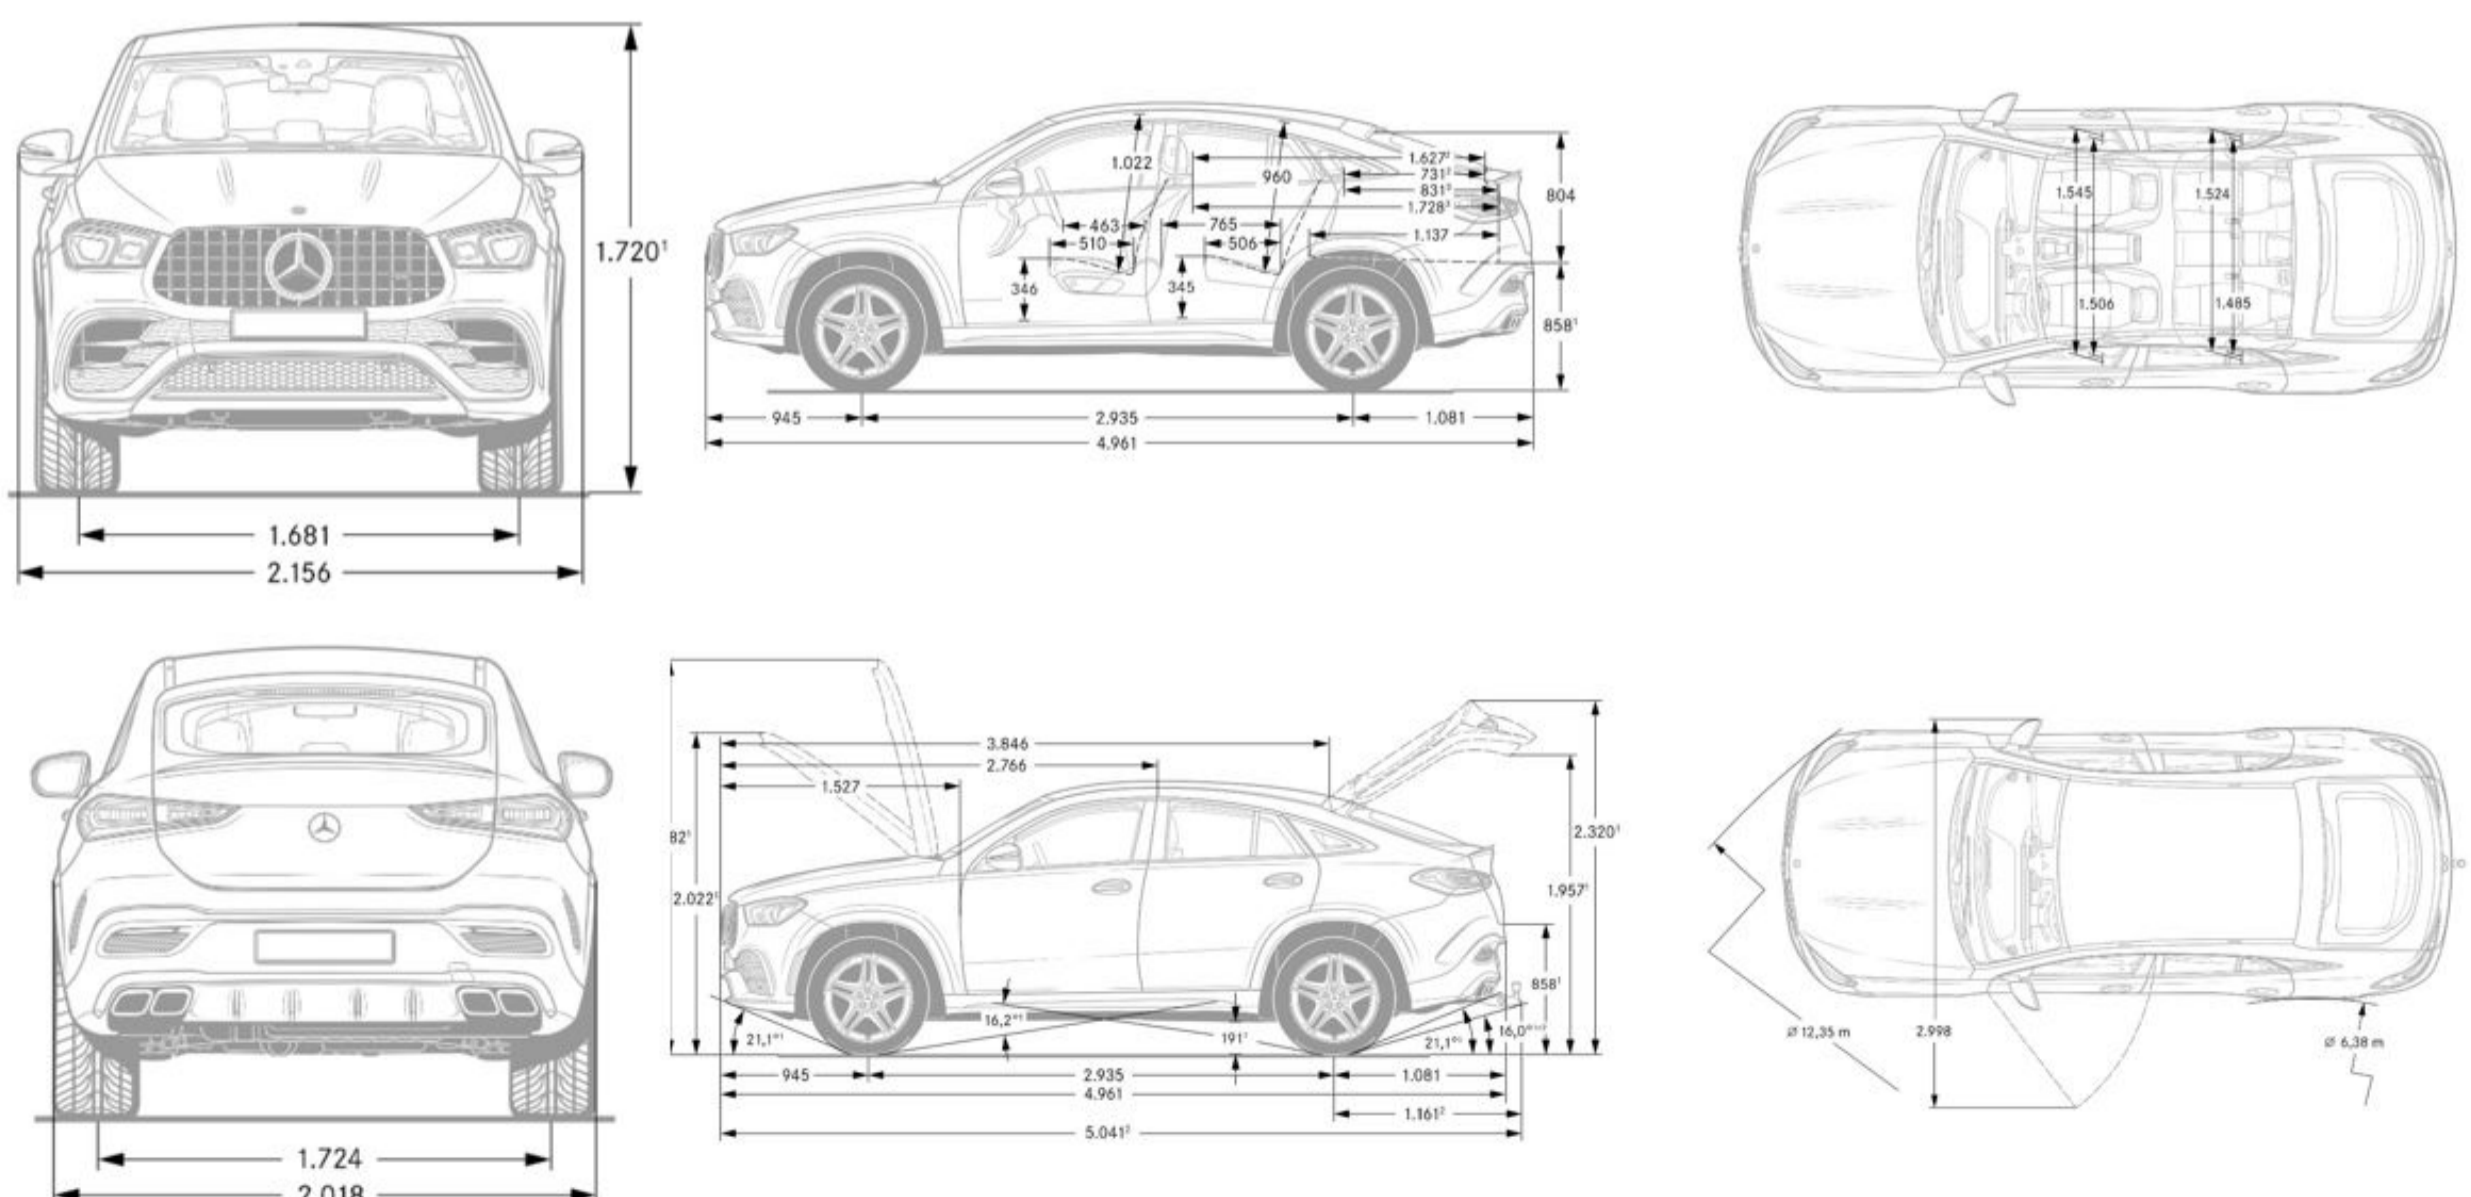

Chassis

Drivetrain

Transmission	AMG SPEEDSHIFT TCT 9-speed automatic transmission
Drive Configuration	All-wheel drive

Engine

Engine Configuration	Handcrafted AMG 4.0L V8 Bi-Turbo Engine with Hybrid Assist
ICE Power (hp)	603 hp
Torque (lb-ft)	627 lb-ft
Fuel Requirement (Octane)	91
Fuel Tank Size (gallons)	22.5
Displacement (cc)	3,982

Performance

Acceleration 0-60pmg (sec)	3.7
Top Speed (mph)	174
Transmission Speeds	9
Electric Motor (hp), System Output (hp)	21
Electric Motor (lb-ft), System Torque (lb-ft)	184
Maximum Load (lbs)	TBD
Towing Capacity (lbs)	7,700

Fuel Economy

City Fuel Economy	TBD
Highway Fuel Economy	TBD
Emission Certification	TBD

Exterior Dimensions

Vehicle Length (in.)	195.3
Vehicle Height (in.)	67.7
Vehicle Width w/ exterior mirrors (in.)	84.9
Wheelbase (in.)	115.5
Curb Weight (lbs)	5,578
Track Width Front/Rear (in.)	66.65/67.72

Interior Dimensions

Cargo Capacity	TBA
Trunk Size	TBA