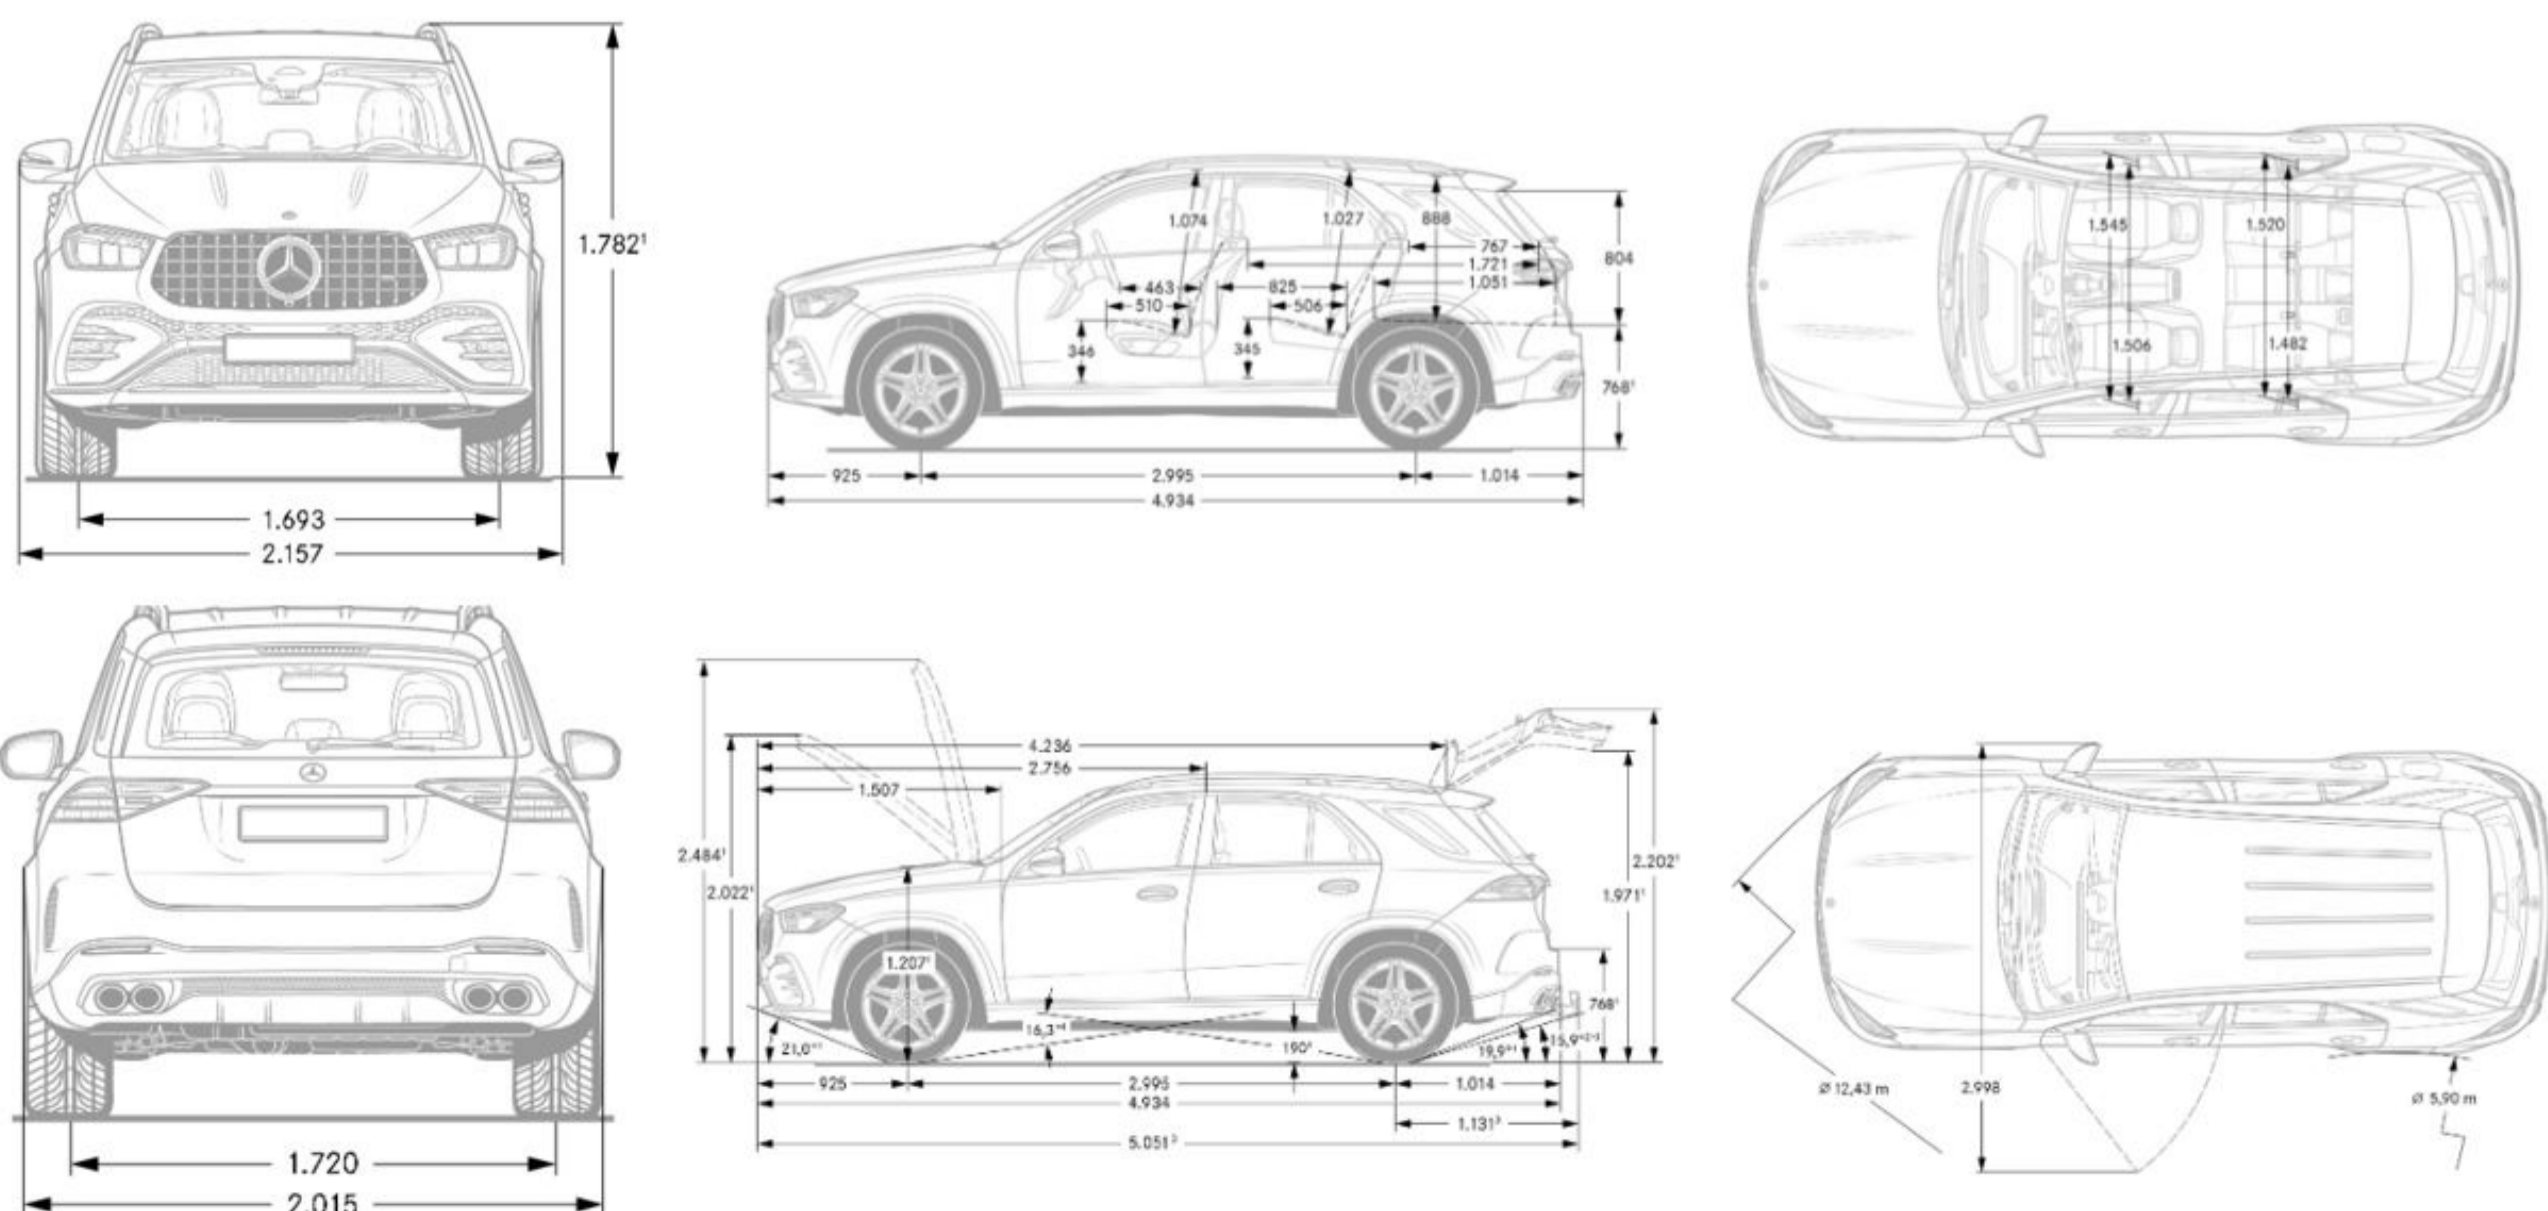

Specifications

GLE53W4

Chassis

Drivetrain

Transmission	AMG SPEEDSHIFT TCT 9-speed automatic transmission
Drive Configuration	All-wheel drive

Engine

Engine Configuration	AMG-Enhanced 3.0L I6 Turbo Engine with Hybrid Assist
ICE Power (hp)	429 hp
Torque (lb-ft)	413 lb-ft
Compression Ratio	10.5 : 1
Fuel Requirement (Octane)	91
Fuel Tank Size (gallons)	22.5
Displacement (cc)	2,999

Performance

Acceleration 0-60mpg (sec)	4.9
Top Speed (mph)	155(icw R01)
Transmission Speeds	9
Electric Motor (hp), System Output (hp)	21
Electric Motor (lb-ft), System Torque (lb-ft)	148
Maximum Load (lbs)	TBD
Towing Capacity (lbs)	7,700 lbs

Fuel Economy

City Fuel Economy	TBD
Highway Fuel Economy	TBD
Emission Certification	TBD

Exterior Dimensions

Vehicle Length (in.)	194.4
Vehicle Height (in.)	70.2
Vehicle Width w/ exterior mirrors (in.)	84.9
Wheelbase (in.)	117.9
Curb Weight (lbs)	5,127
Track Width Front/Rear (in.)	66.18/67.91

Interior Dimensions

Cargo Capacity	TBA
Trunk Size	TBA