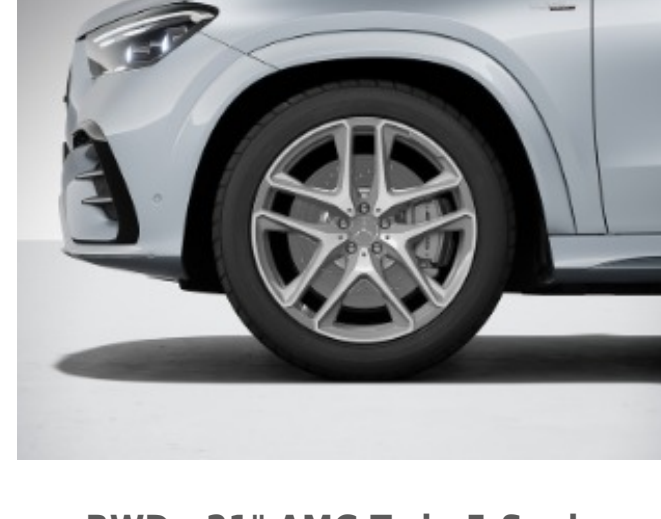

RWD - 21" AMG Twin 5-Spoke Wheels
Standard on GLE 63 S
21"
R02, 669
AMG Twin 5-Spoke Wheel
275/45 R 21 on 10 J x 21 ET51 (Front) 315/40 R 21 on 11 J x 21 ET47 (Rear)