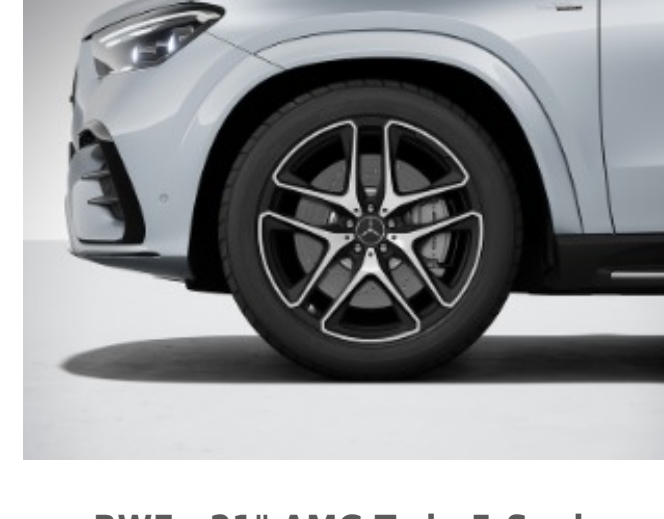

RWE - 21" AMG Twin 5-Spoke Wheels w/ Black Accents
only icw AMG Night Package (DC1)
21"
R02, 669
AMG Twin 5-Spoke Wheel, Matte Black
275/45 R 21 on 10 J x 21 ET51 (Front) 315/40 R 21 on 11 J x 21 ET47 (Rear)