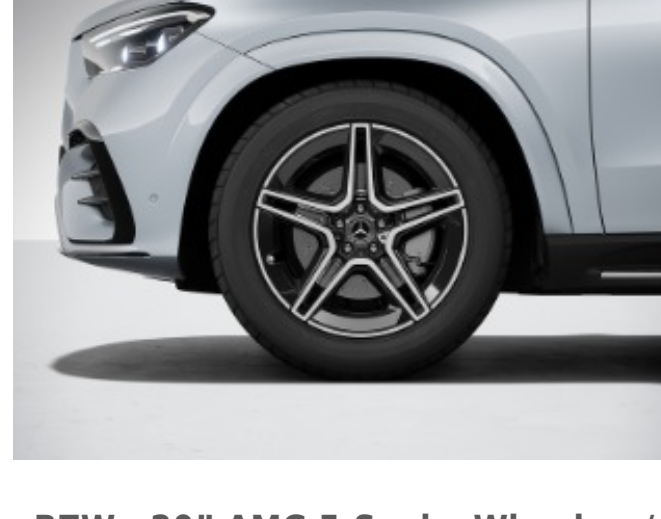

RZW - 20" AMG 5-Spoke Wheels w/ Black Accents
GLE53 Only -only icw AMG Night Package (DC1)
20"
R01, 669
AMG 5-Spoke Wheels w/ Black Accents
275/50 R20 on 9 J x 20 ET 57 (Front) 325/35 R20 on 9 J x 20 ET 44 (Rear)