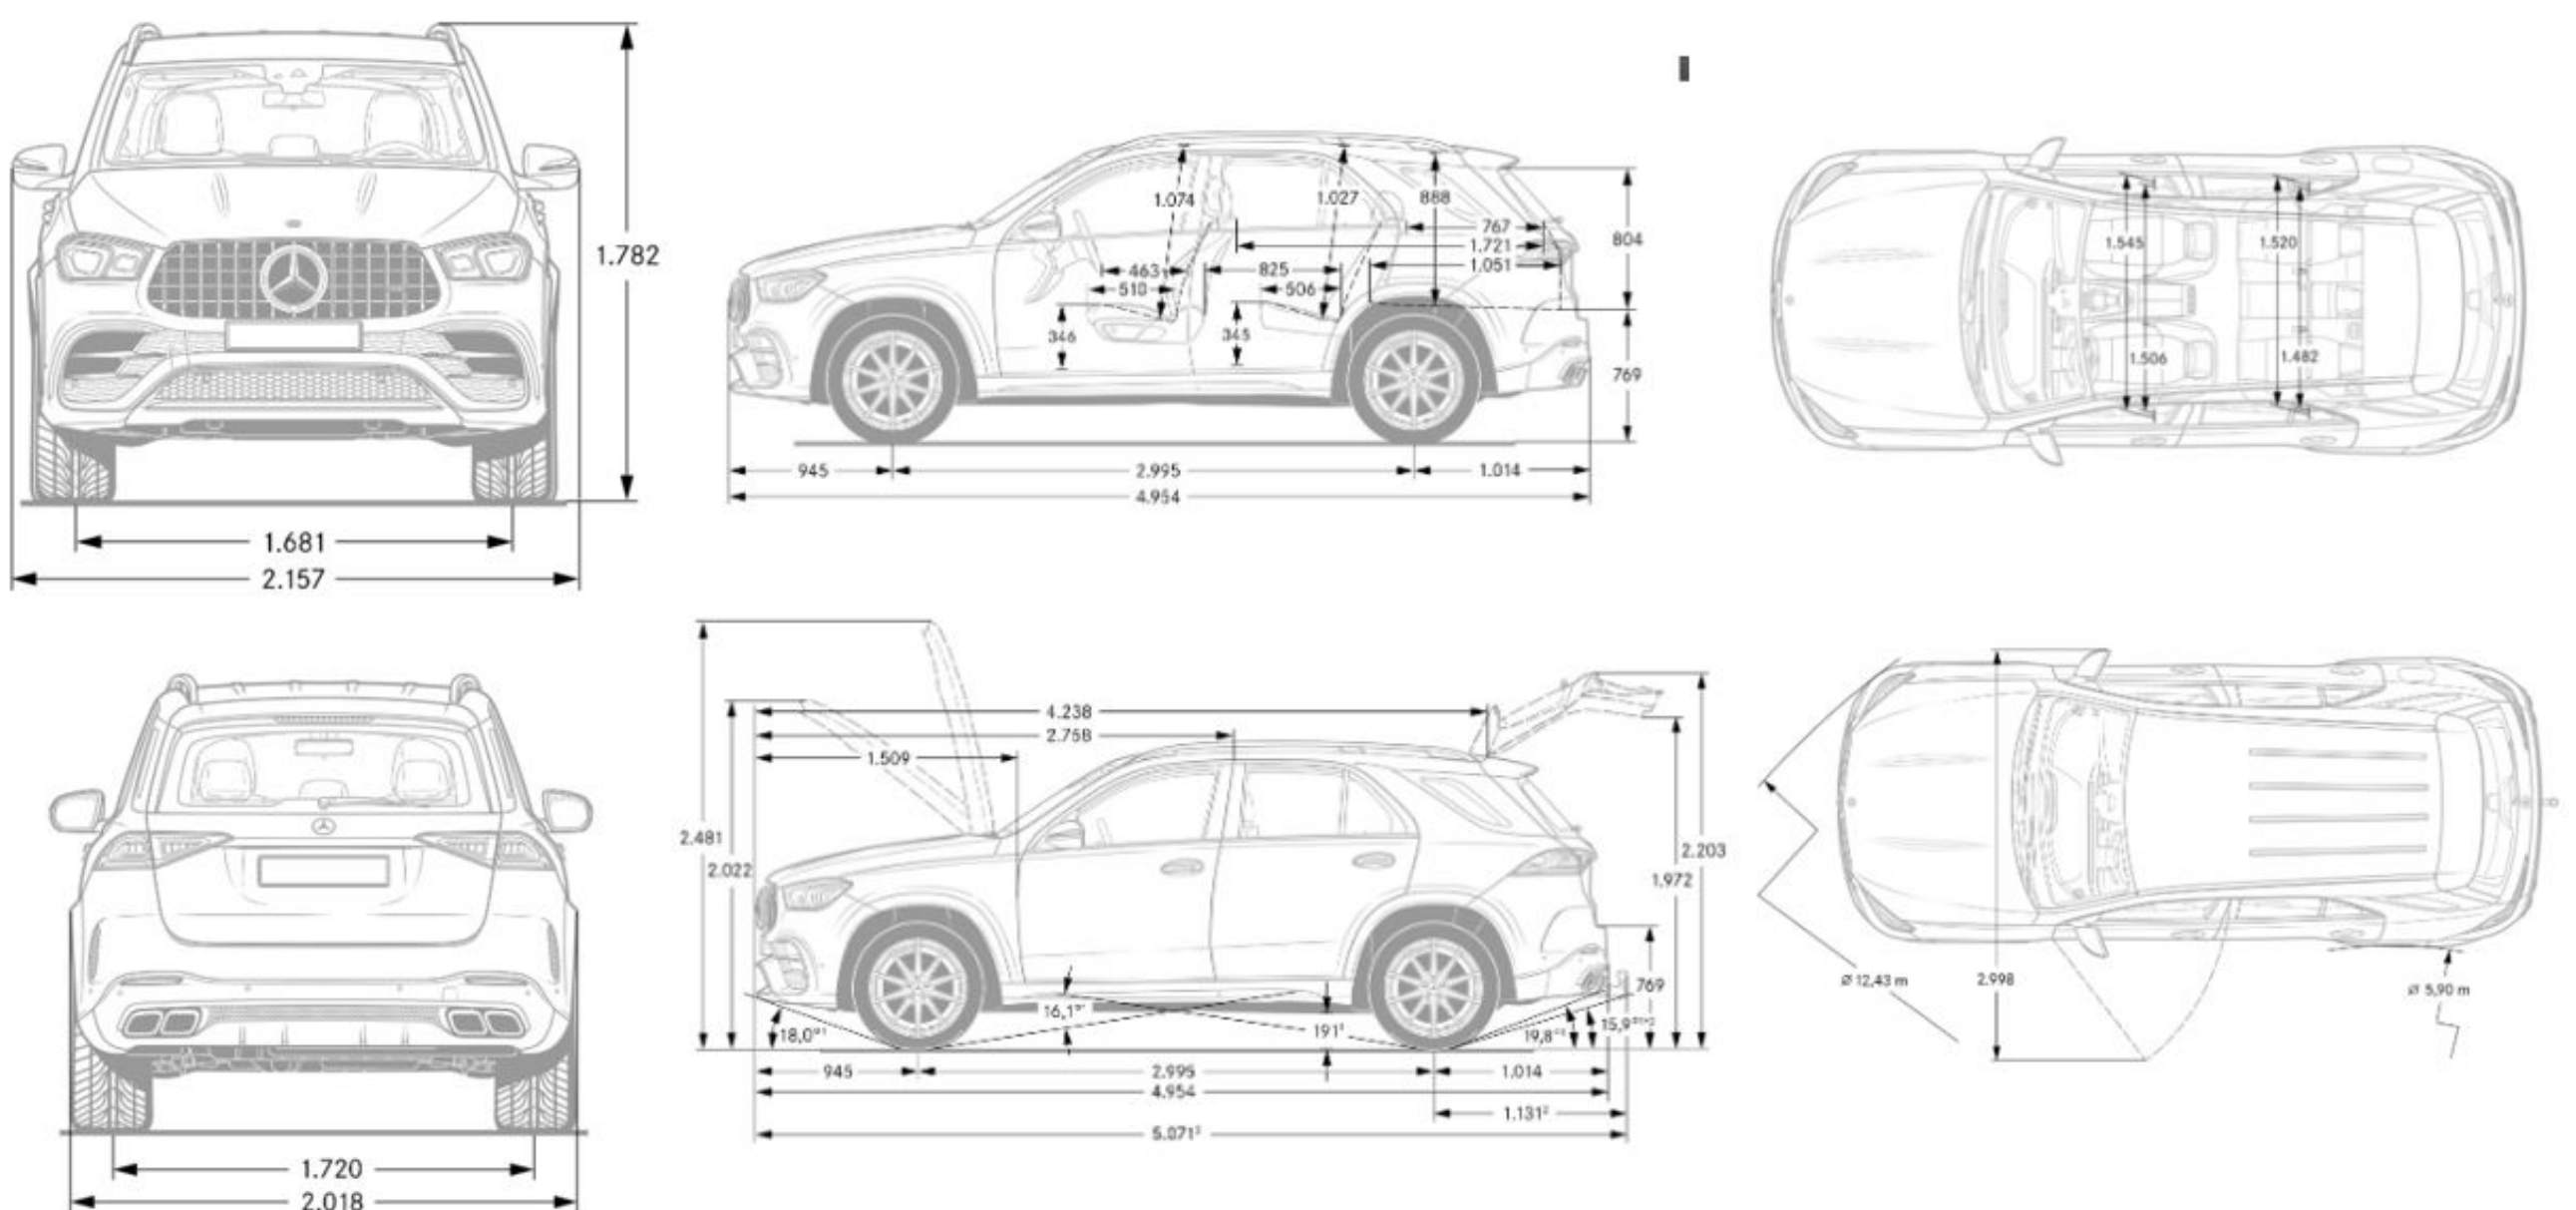

Fuel Economy

City Fuel Economy	TBD
Highway Fuel Economy	TBD
Emission Certification	TBD

Exterior Dimensions

Vehicle Length (in.)	195
Vehicle Height (in.)	70.2
Vehicle Width w/ exterior mirrors (in.)	84.92
Wheelbase (in.)	117.9
Curb Weight (lbs)	5,567
Track Width Front/Rear (in.)	66.65/67.72

Interior Dimensions

Cargo Capacity	TBA
Trunk Size	TBA

Options In Detail

AMG Performance Steering Wheels

AMG Performance Steering Wheel in Black Nappa Leather (L6J)

Standard on GLE53

- Sporty 3-spoke design with flattened bottom section and perforated grip area
- Finished in black nappa leather
- with 12-o'clock marking and topstitching
- Horizontal twin spokes in high-gloss black, vertical twin spokes in silver chrome with "AMG" lettering
- Shift paddles allow manual gear changes and support a sporty driving style