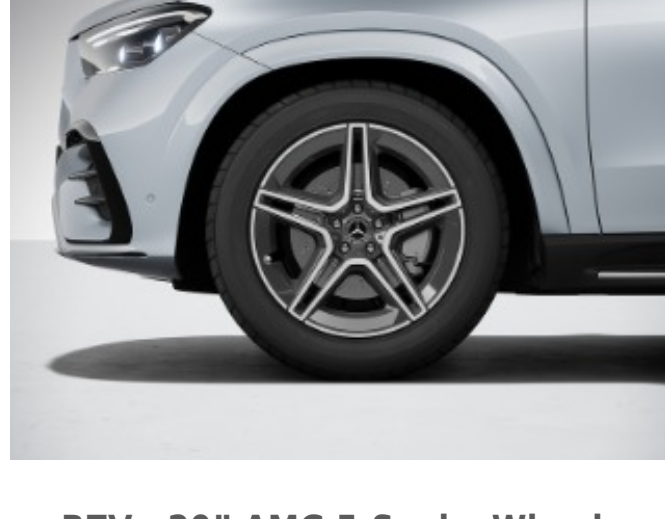

Wheels

RZV - 20" AMG 5-Spoke Wheels
Standard on GLE 53
20"
R01, 669
AMG Twin 5-Spoke Wheels
275/50 R20 on 9 J x 20 ET 57 (Front) 275/50 R20 on 9 J x 20 ET 44 (Rear)