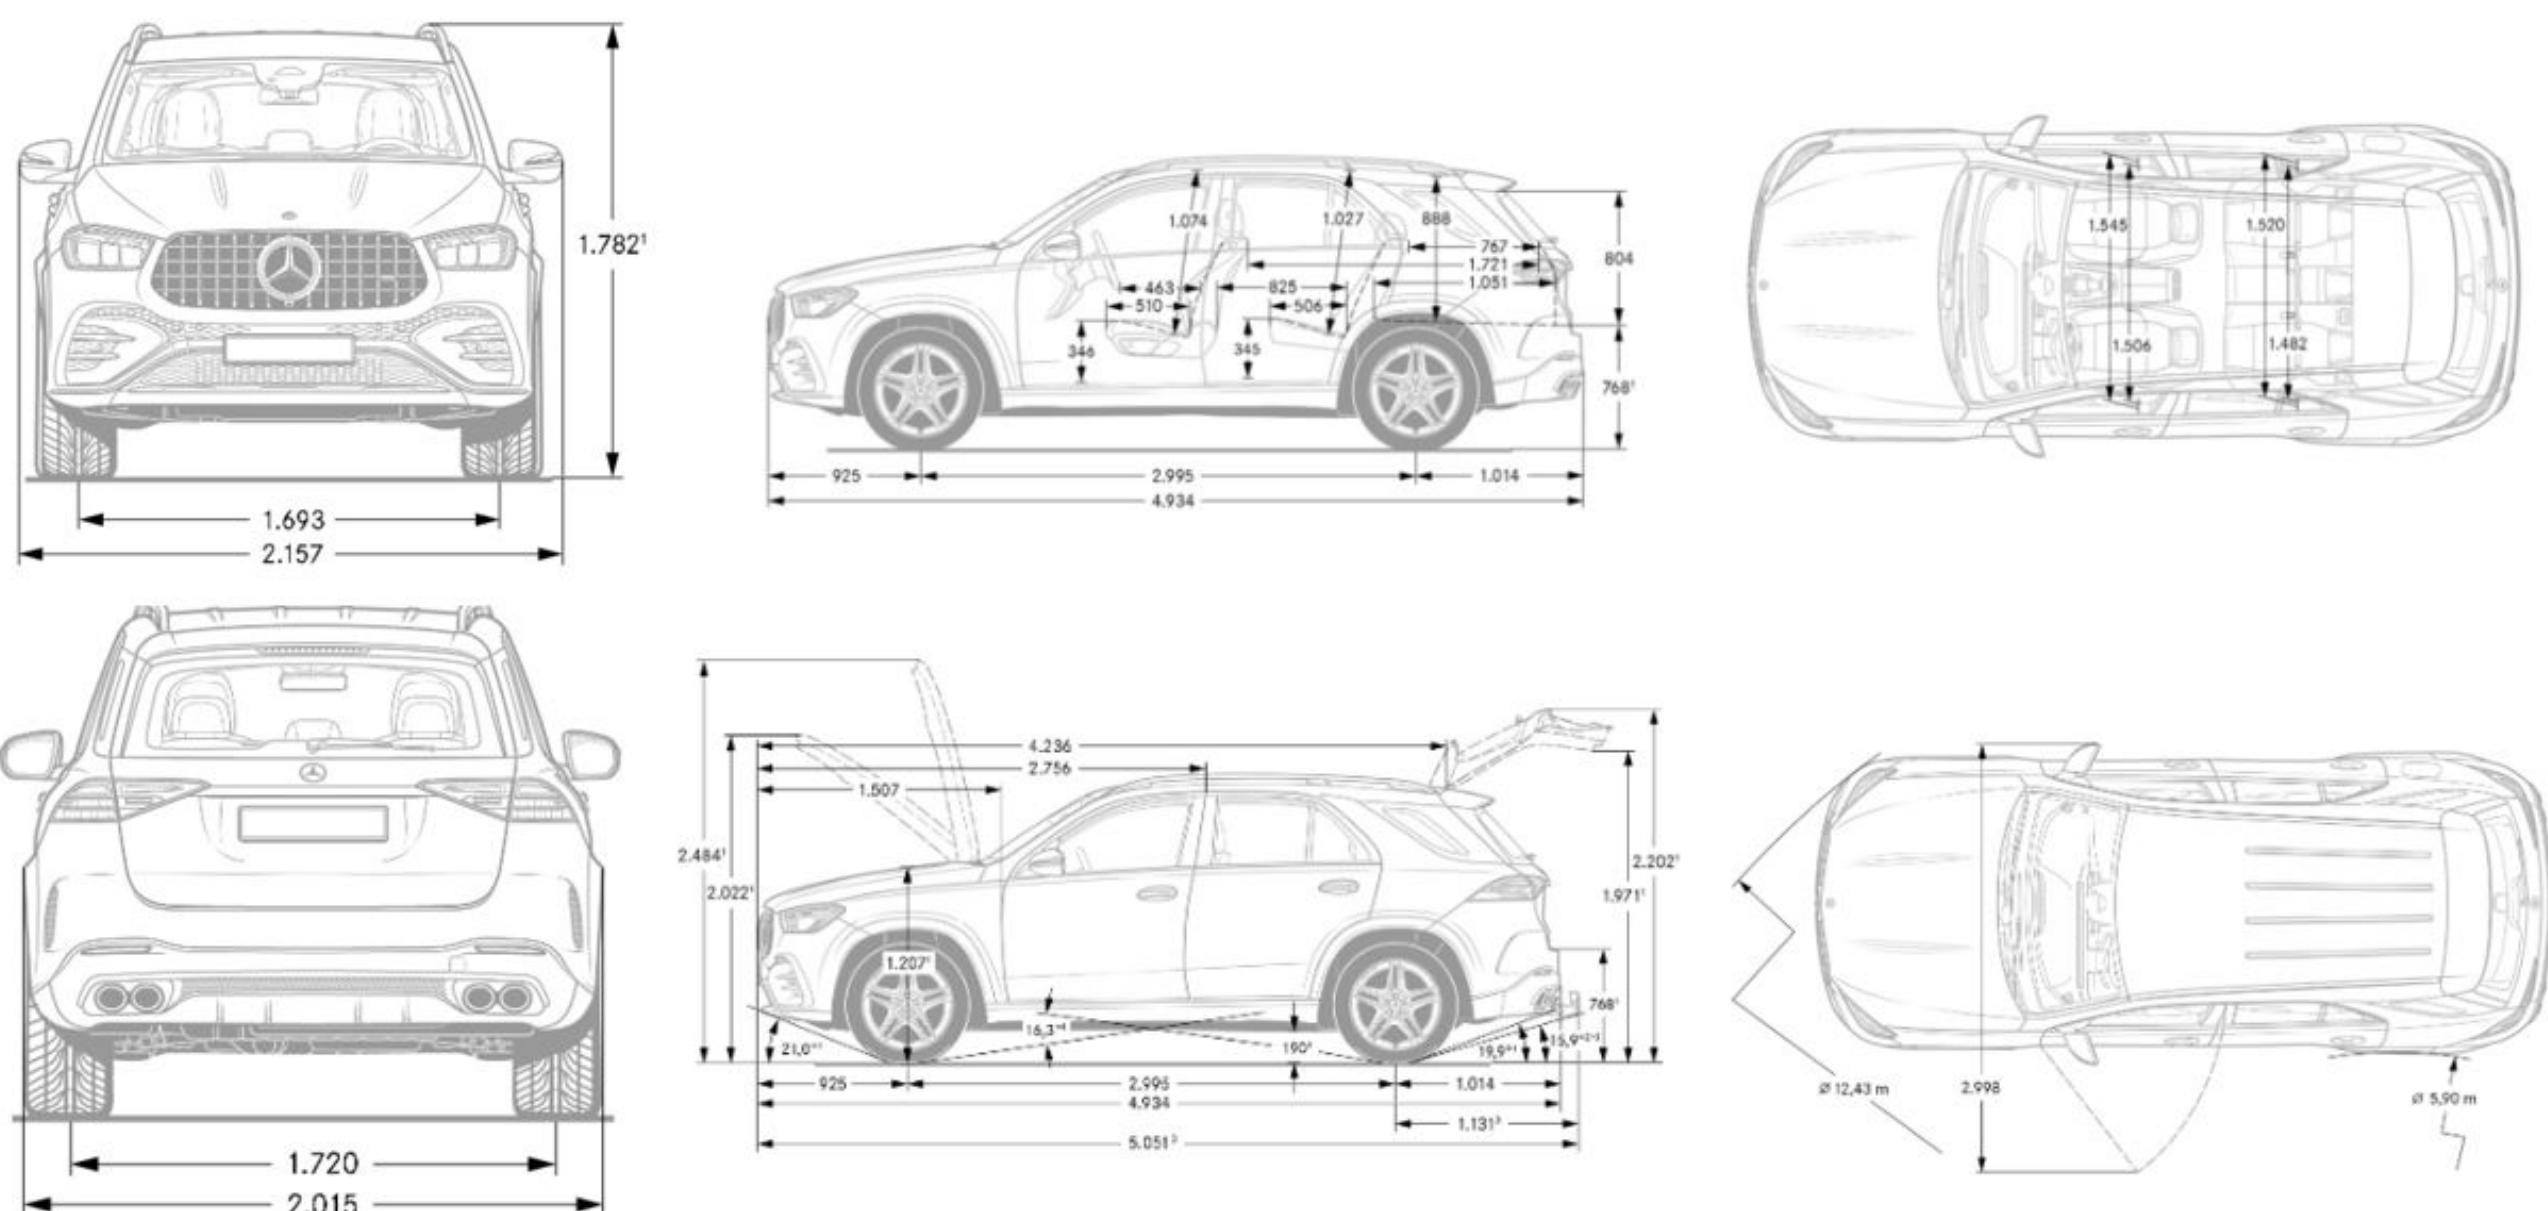

Specifications

GLE53W4

Chassis

Drivetrain

Transmission	AMG SPEEDSHIFT TCT 9-speed automatic transmission
Drive Configuration	All-wheel drive

Engine

Engine Configuration	AMG-Enhanced 3.0L I6 Turbo Engine with Hybrid Assist
ICE Power (hp)	429 hp
Torque (lb-ft)	413 lb-ft
Compression Ratio	10.5 : 1
Fuel Requirement (Octane)	91
Fuel Tank Size (gallons)	22.5
Displacement (cc)	2,999

Performance

Acceleration 0-60mpg (sec)	4.9
Top Speed (mph)	155(icw R01)
Transmission Speeds	9
Electric Motor (hp), System Output (hp)	21
Electric Motor (lb-ft), System Torque (lb-ft)	148
Maximum Load (lbs)	TBD
Towing Capacity (lbs)	7,700 lbs

Fuel Economy

City Fuel Economy	TBD
Highway Fuel Economy	TBD
Emission Certification	TBD

Exterior Dimensions

Vehicle Length (in.)	194.4
Vehicle Height (in.)	70.2
Vehicle Width w/ exterior mirrors (in.)	84.9
Wheelbase (in.)	117.9
Curb Weight (lbs)	5,127
Track Width Front/Rear (in.)	66.18/67.91

Interior Dimensions

Cargo Capacity	TBA
Trunk Size	TBA