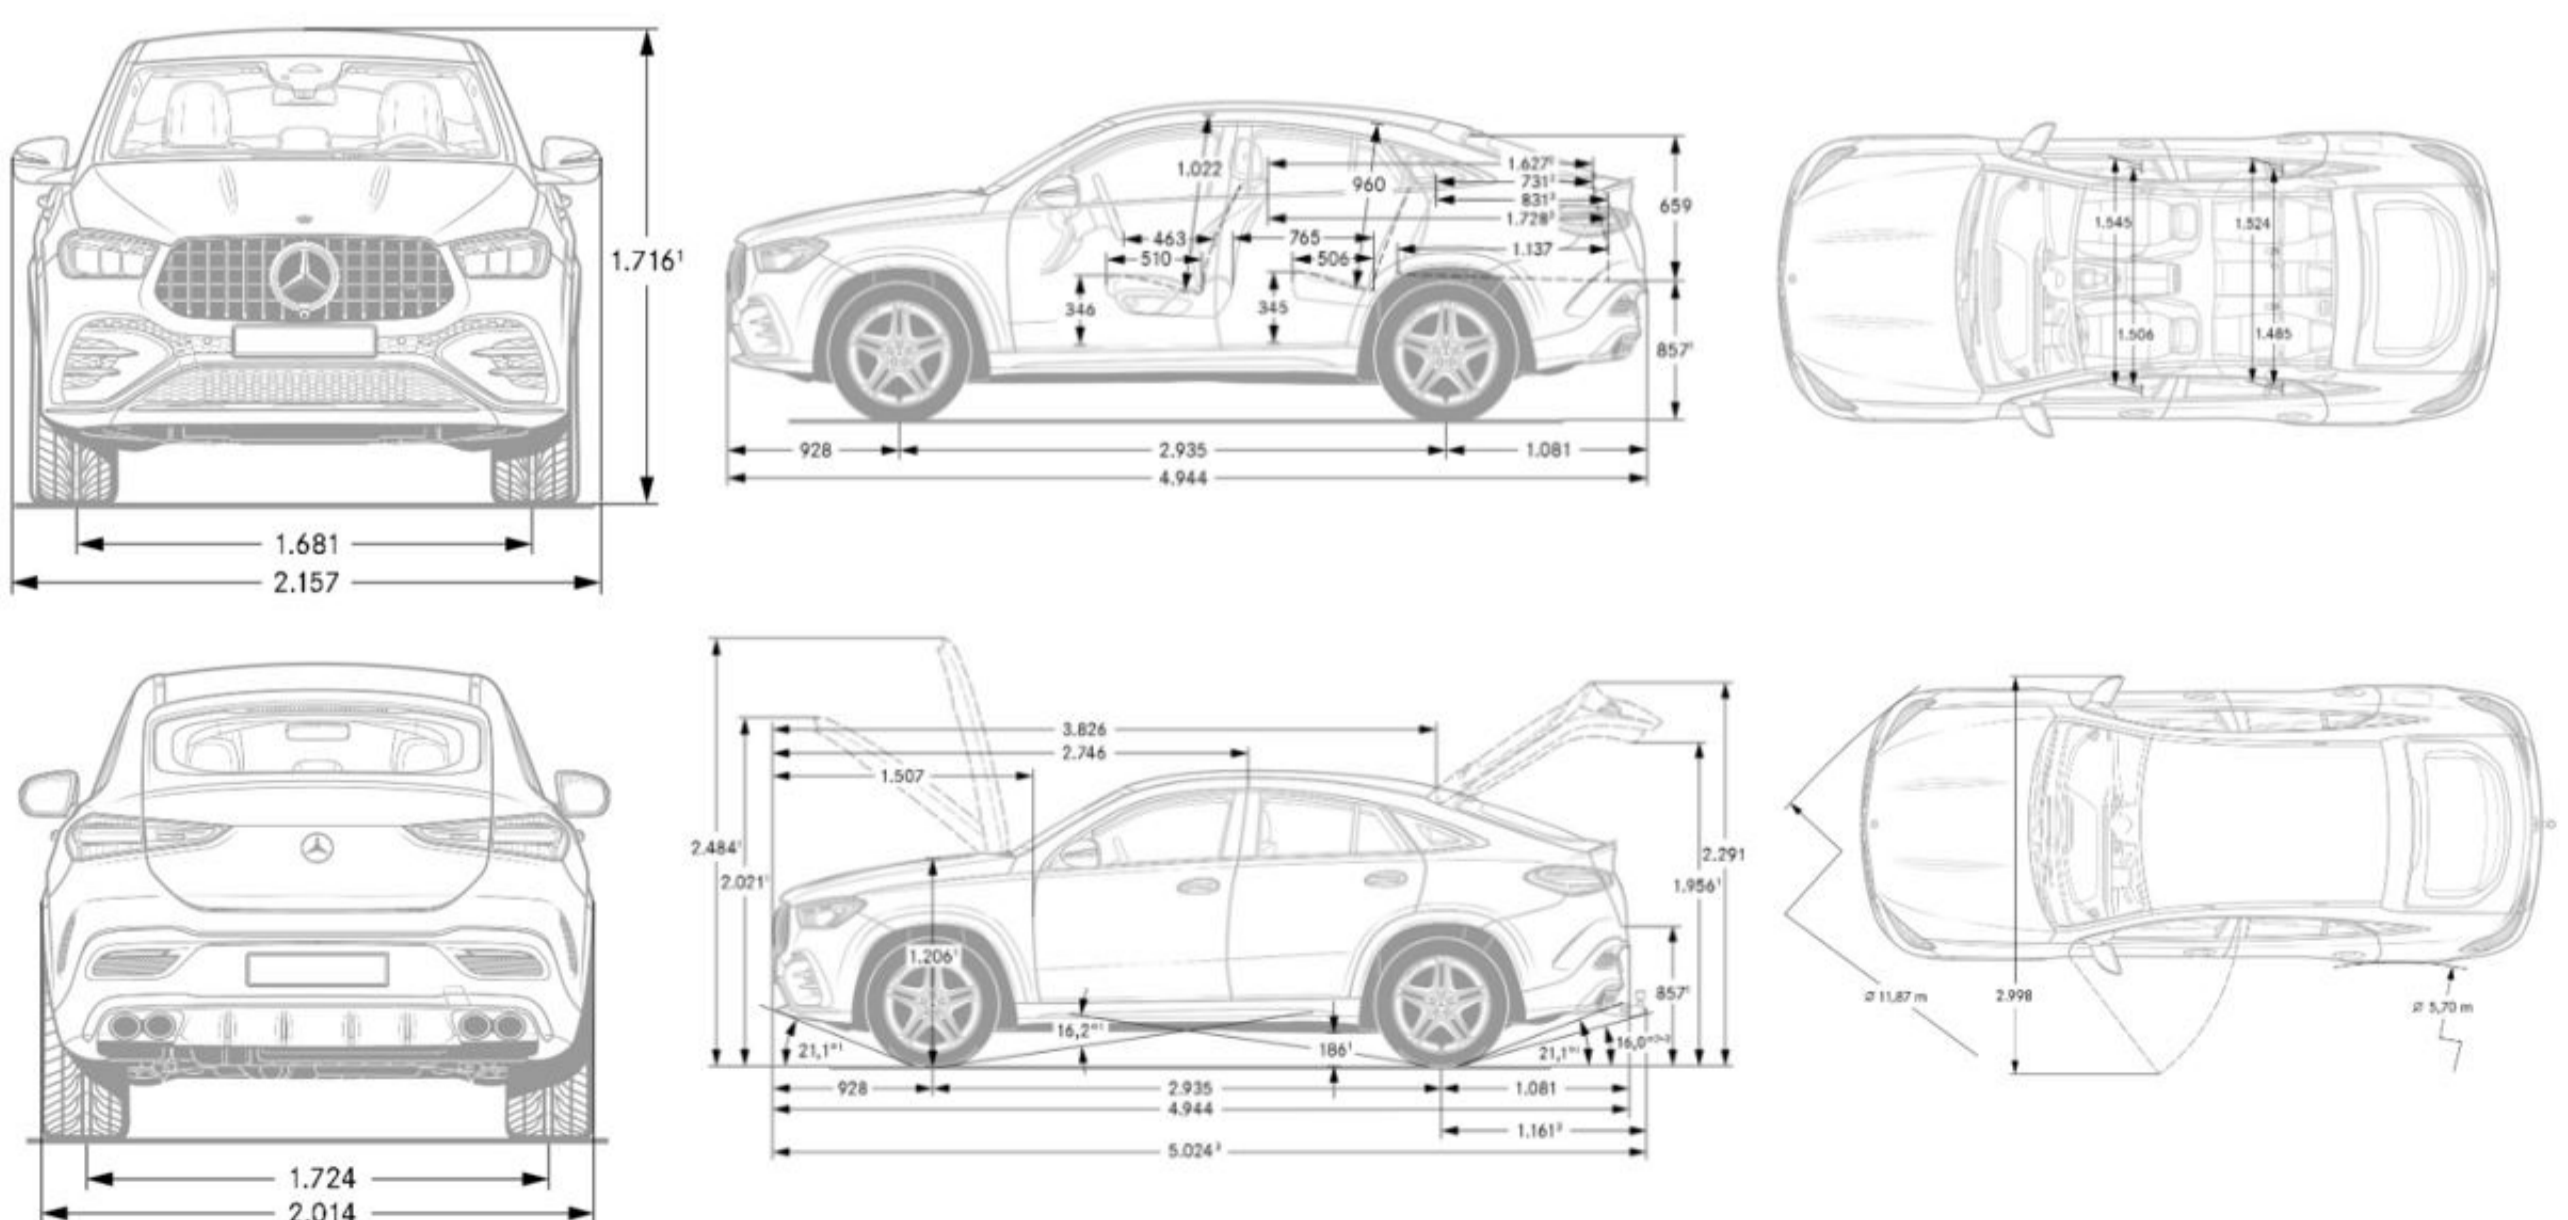

Specifications

GLE53C4

Chassis

Drivetrain

Transmission	AMG SPEEDSHIFT TCT 9-speed automatic transmission
Drive Configuration	All-wheel drive

Engine

Engine Configuration	AMG-Enhanced 3.0L I6 Turbo Engine with Hybrid Assist
ICE Power (hp)	429 hp
Torque (lb-ft)	413 lb-ft
Fuel Requirement (Octane)	91
Fuel Tank Size (gallons)	22.5
Displacement (cc)	2,999

Performance

Acceleration 0-60pmg (sec)	4.9
Top Speed (mph)	155(icw R01)
Transmission Speeds	9
Electric Motor (hp), System Output (hp)	21
Electric Motor (lb-ft), System Torque (lb-ft)	184
Maximum Load (lbs)	TBD
Towing Capacity (lbs)	7,700

Fuel Economy

City Fuel Economy	TBD
Highway Fuel Economy	TBD
Emission Certification	TBD

Exterior Dimensions

Vehicle Length (in.)	195.3
Vehicle Height (in.)	67.7
Vehicle Width w/ exterior mirrors (in.)	84.9
Wheelbase (in.)	115.6
Curb Weight (lbs)	TBD
Track Width Front/Rear (in.)	66.18/67.71

Interior Dimensions

Cargo Capacity	TBA
Trunk Size	TBA