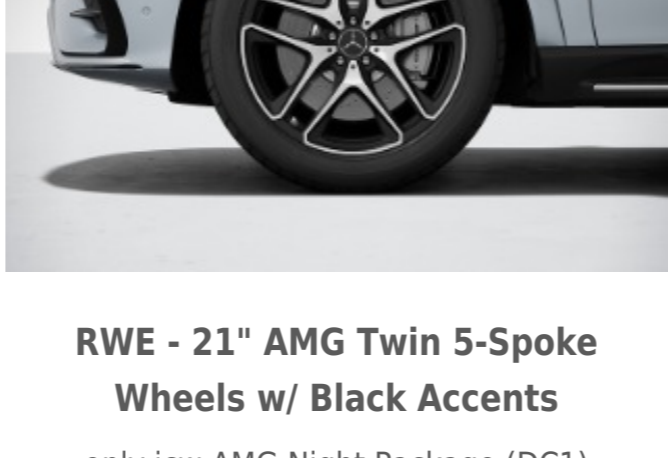

RPG - 22" AMG Multispoke Wheels
22"
R01, 669
AMG Multispoke Wheels
285/40 R 22 tyres on 10 J x 22 ET55 (Front), 325/35 R 22 tyres on 11.5 J x 22 ET53 (Rear)