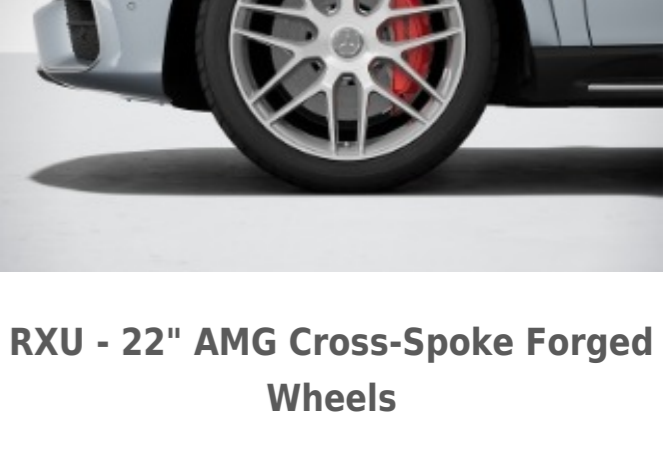

RXU - 22" AMG Cross-Spoke Forged Wheels
22"
R01, 669
AMG Cross-Spoke Wheel
285/40 R 22 on 10 J x 22 ET55 (Front) 325/35 R 22 on 11 J x 22 ET53 (Rear)