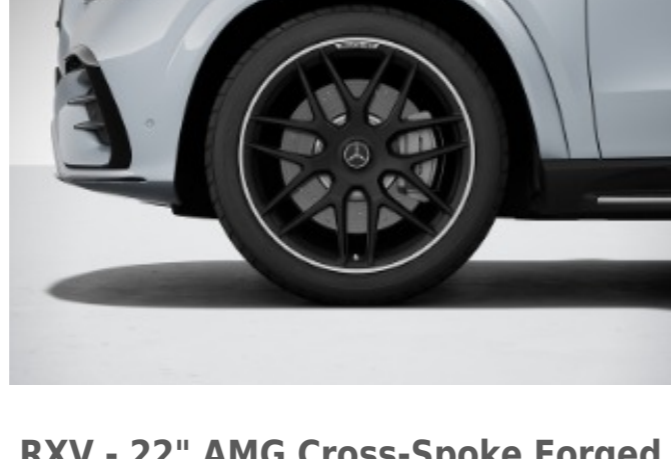

Code	Wheel Size	Description	Wheel Dimensions	Mobility	Availability	MSRP
RWD	21"	AMG Twin 5-Spoke Wheel	275/45 R 21 on 10 J x 21 ET51 (Front) 315/40 R 21 on 11 J x 21 ET47 (Rear)	R02, 669	GLE53C4	
RWE	21"	AMG Twin 5-Spoke Wheel, Matte Black only icw AMG Night Package (DC1)	275/45 R 21 on 10 J x 21 ET51 (Front) 315/40 R 21 on 11 J x 21 ET47 (Rear)	R02, 669	GLE53C4	$200
RPG (New)	22"	AMG Multispoke Wheels	285/40 R 22 tyres on 10 J x 22 ET55 (Front), 325/35 R 22 tyres on 11.5 J x 22 ET53 (Rear)	R01, 669	All Models	$1,350 (GLE53C4) $0 (GLE63C4S)
RXU	22"	AMG Cross-Spoke Wheel	285/40 R 22 on 10 J x 22 ET55 (Front) 325/35 R 22 on 11 J x 22 ET53 (Rear)	R01, 669	All Models	$2,850 (GLE53C4) $1,500 (GLE63C4S)
RXV	22"	AMG Cross-Spoke Wheel, Matte Black only icw AMG Night Package (DC1)	285/40 R 22 on 10 J x 22 ET56 (Front) 325/35 R 22 on 11 J x 22 ET52 (Rear)	R01, 669	All Models	$3,350 (GLE53C4) $2,000 (GLE63C4S)

GLE63C4S Notes: R01: High Performance Tires R02: All-Season Tires 669: Collapsible Spare Tire B51: TIREFIT

GLE53C4 Notes: R01: High Performance Tires R02: All-Season Tires 669: Collapsible Spare Tire B51: TIREFIT