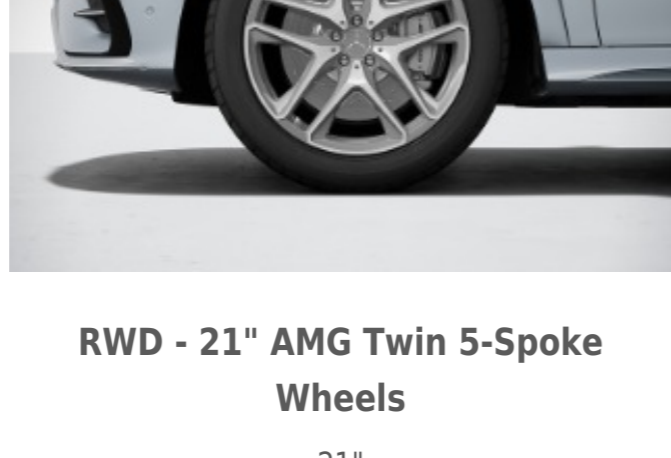

Wheels

RWD - 21" AMG Twin 5-Spoke Wheels
21"
R02, 669
AMG Twin 5-Spoke Wheel
275/45 R 21 on 10 J x 21 ET51 (Front) 315/40 R 21 on 11 J x 21 ET47 (Rear)