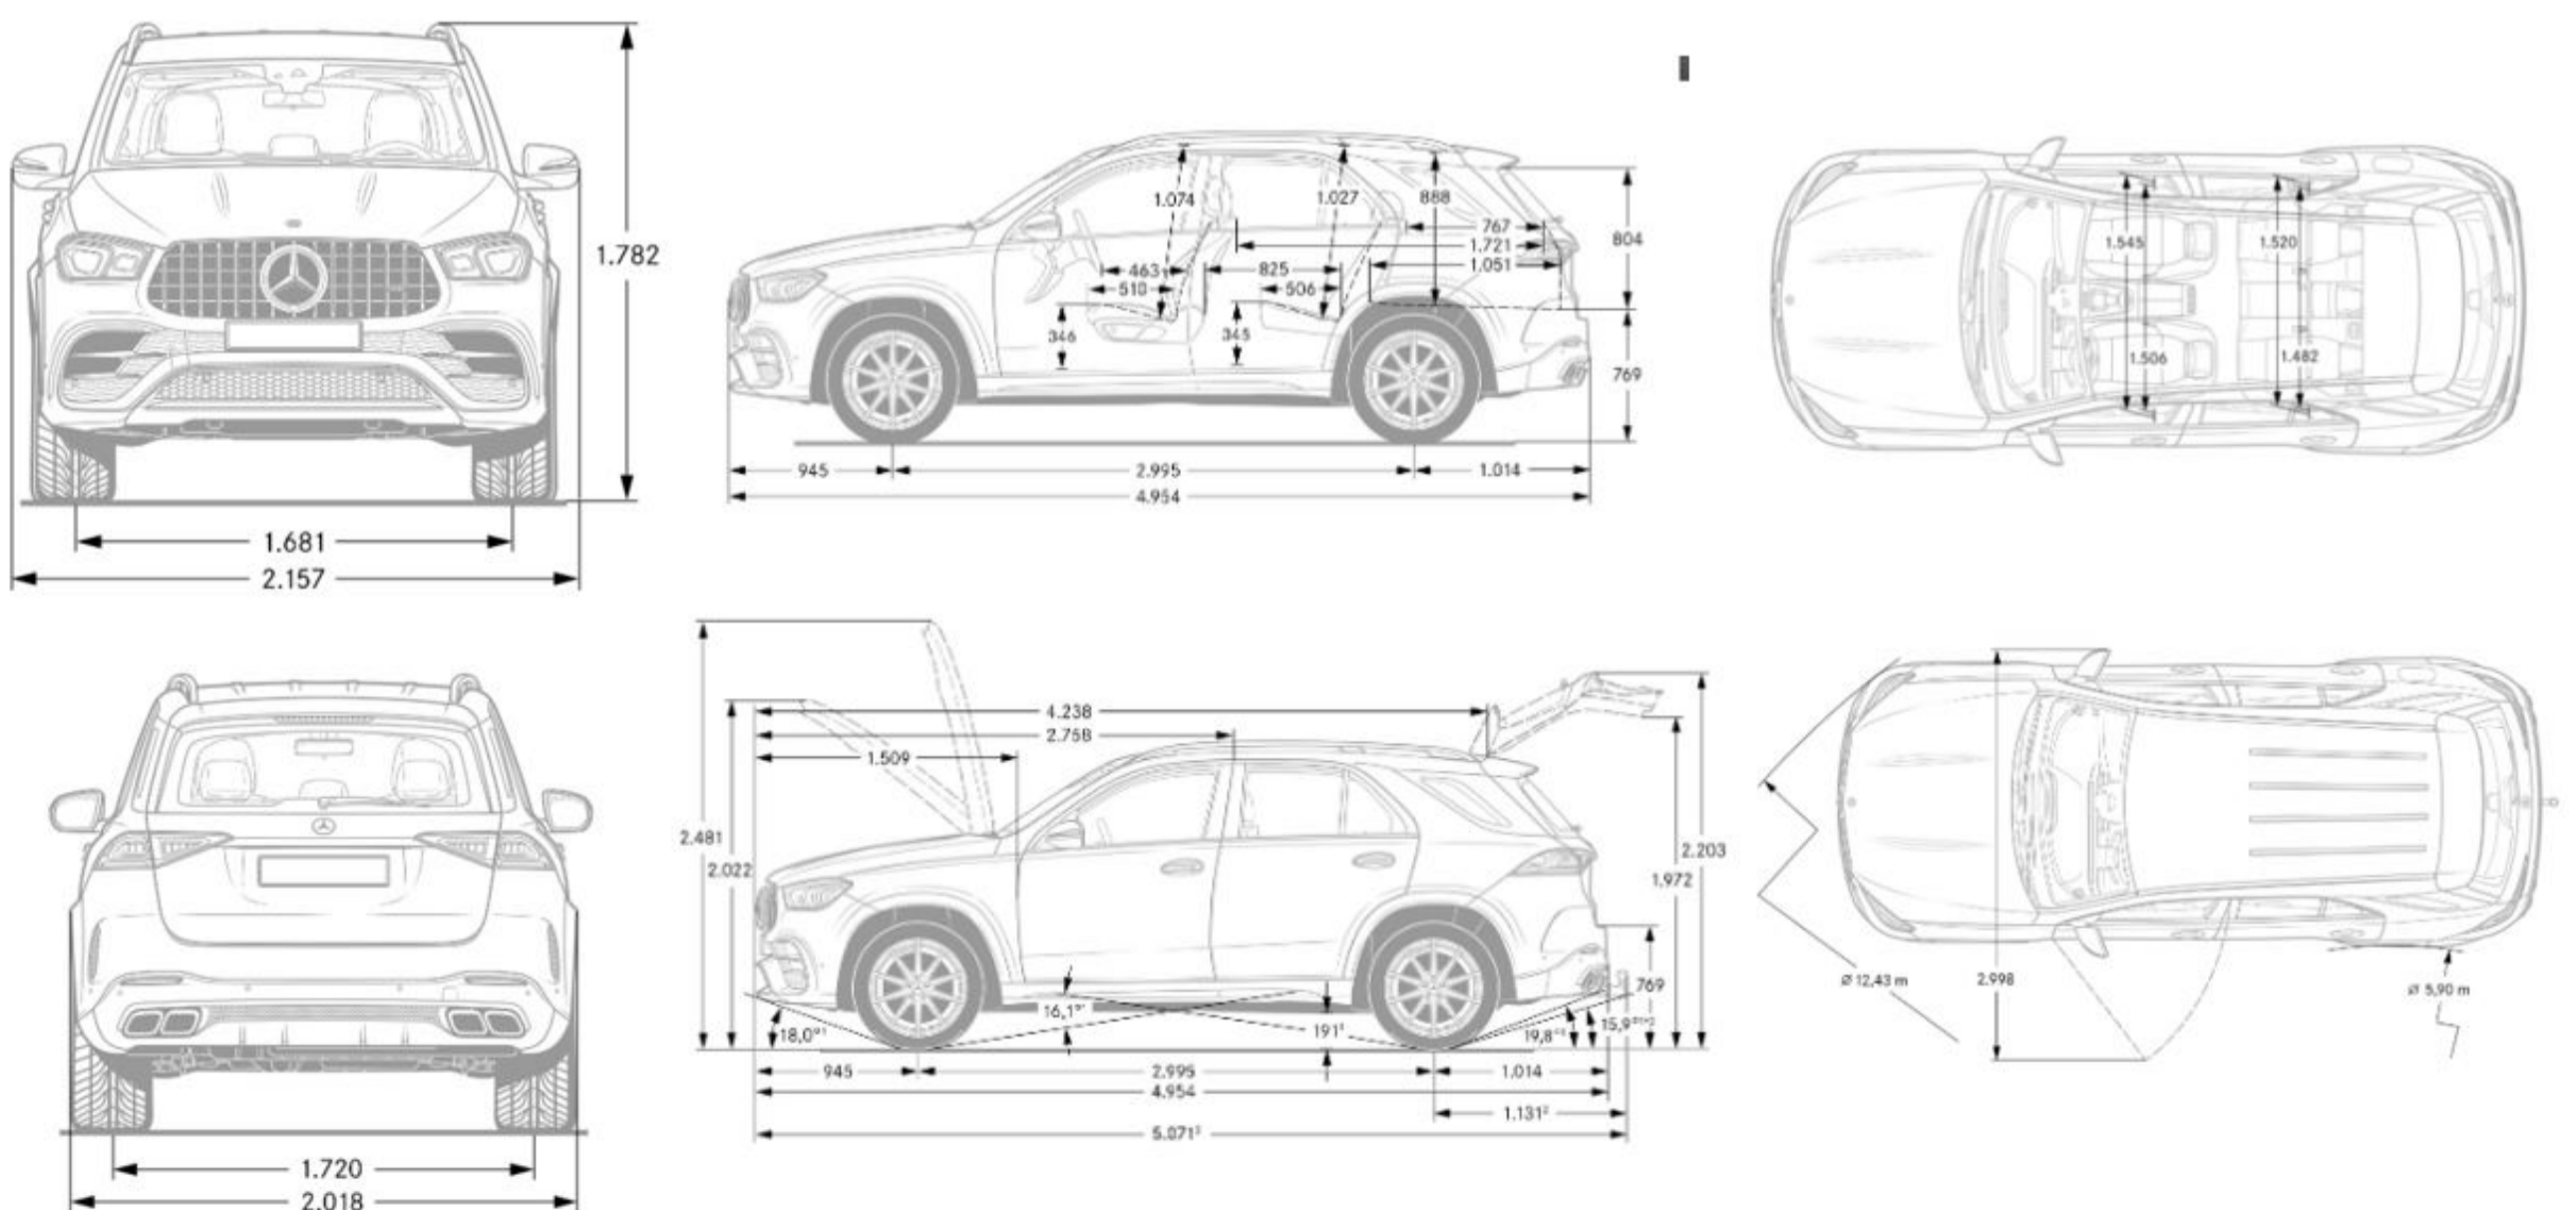

Interior Dimensions

Cargo Capacity	TBA
Trunk Size	TBA

Options In Detail

AMG Performance Steering Wheels

AMG Performance Steering Wheel in Black Nappa Leather (L6J)

Standard on GLE53

- Sporty 3-spoke design with flattened bottom section and perforated grip area
- Finished in black nappa leather
- with 12-o'clock marking and topstitching
- Horizontal twin spokes in high-gloss black, vertical twin spokes in silver chrome with "AMG" lettering
- Shift paddles allow manual gear changes and support a sporty driving style