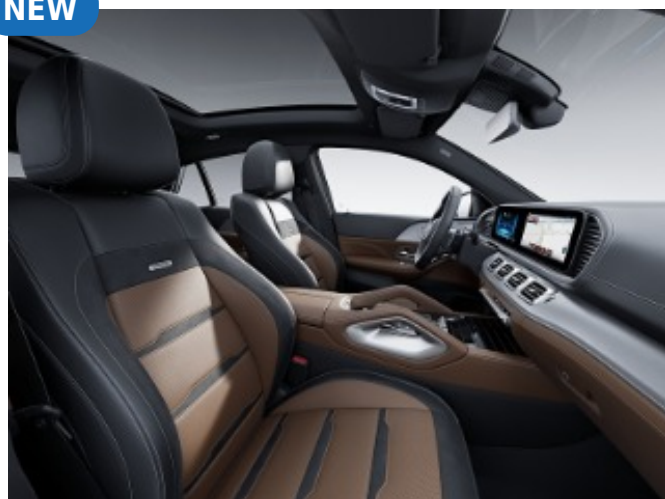

NEW

574 - Bahia Brown / Black

Includes U38 Nappa Leather Dashboard and Door Panels

NEW

555 - Macchiato Beige/Black

Includes U38 Nappa Leather Dashboard and Door Panels

557 - Classic Red / Black

Includes U38 Nappa Leather Dashboard and Door Panels