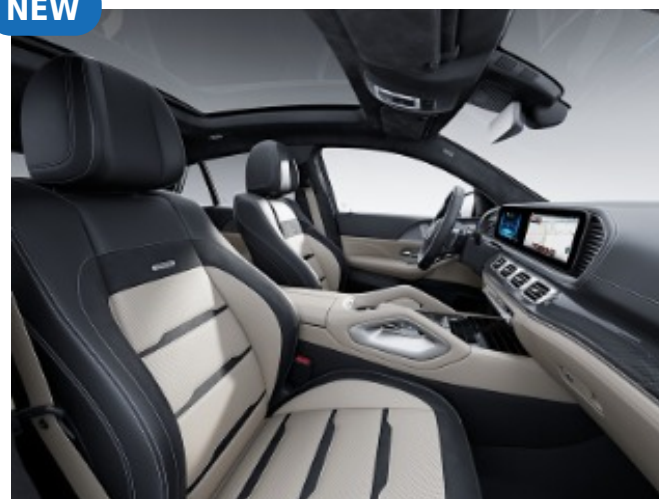

Upholstery

Nappa Leather

851 - Black

Requires U09 MB-Tex Dashboard and Door Panels

NEW

874 - Bahia Brown/ Black

Requires U09 MB-Tex Dashboard and Door Panels

NEW