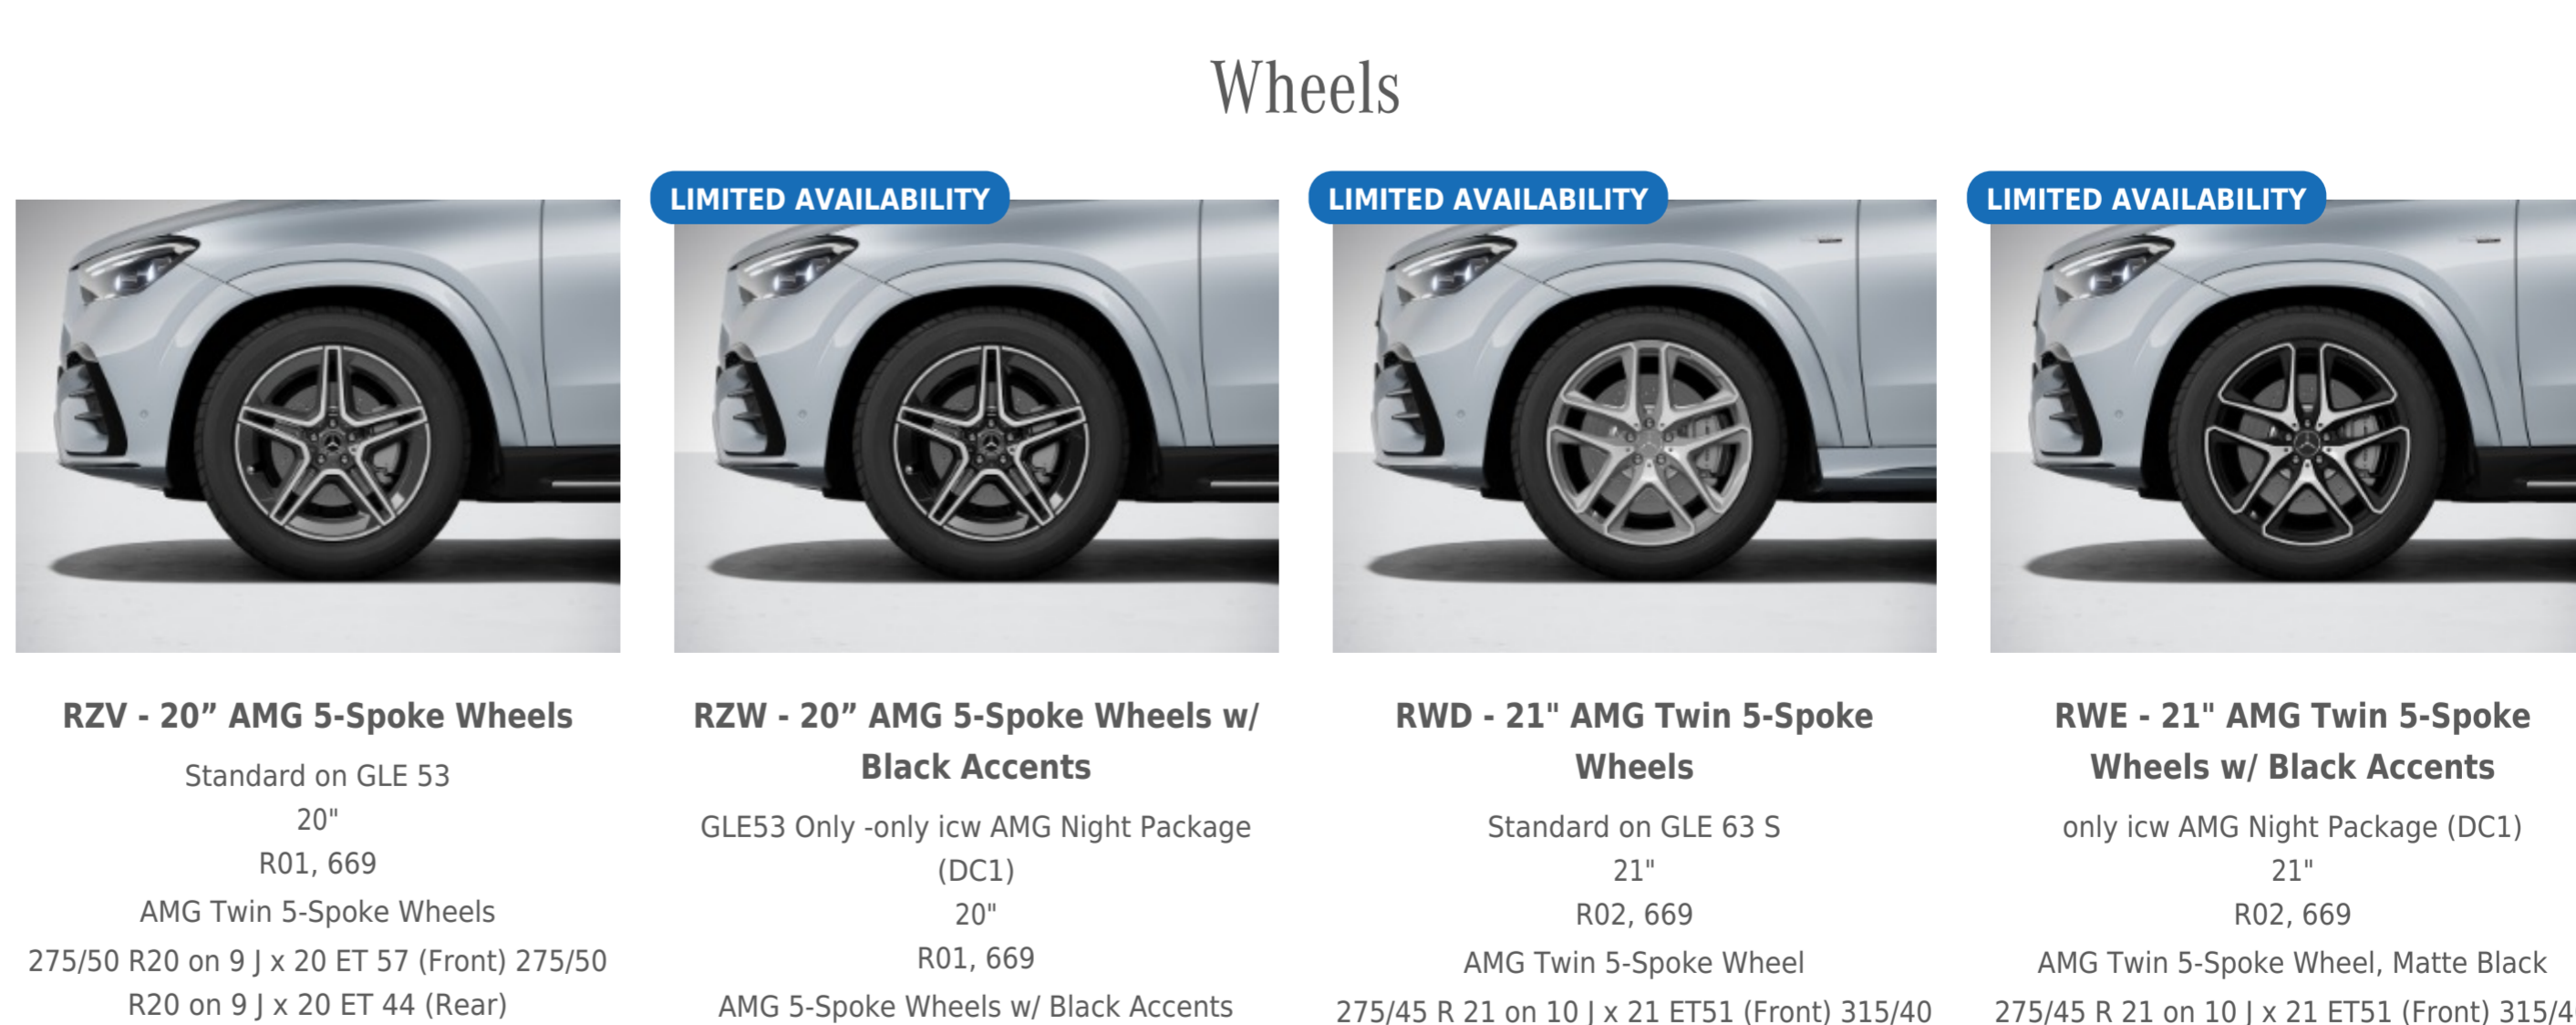

Wheels

RXU - 22" AMG Cross-Spoke Forged Wheels
22"
R01, 669
AMG Cross-Spoke Wheel
285/40 R 22 on 10 J x 22 ET55 (Front) 325/35 R 22 on 11 J x 22 ET53 (Rear)

RXV - 22" AMG Cross-Spoke Forged Wheels, Matte Black
only icw AMG Night Package (DC1)
22"
R01, 669
AMG Cross-Spoke Wheel, Matte Black
285/40 R 22 on 10 J x 22 ET56 (Front) 325/35 R 22 on 11 J x 22 ET52 (Rear)

RPG - 22" AMG Multispoke Wheels
22"
R01, 669
AMG Multispoke Wheels
285/40 R 22 tyres on 10 J x 22 ET55 (Front), 325/35 R 22 tyres on 11.5 J x 22 ET53 (Rear)

Code	Wheel Size	Description	Wheel Dimensions	Mobility	Availability	MSRP
RZV	20"	AMG Twin 5-Spoke Wheels Standard on GLE 53	275/50 R20 on 9 J x 20 ET 57 (Front) 275/50 R20 on 9 J x 20 ET 44 (Rear)	R01, 669	GLE53W4	
RZW (Limited Availability)	20"	AMG 5-Spoke Wheels w/ Black Accents GLE53 Only -only icw AMG Night Package (DC1)	275/50 R20 on 9 J x 20 ET 57 (Front) 275/50 R20 on 9 J x 20 ET 44 (Rear)	R01, 669	GLE53W4	$200
RWD (Limited Availability)	21"	AMG Twin 5-Spoke Wheel Standard on GLE 63 S	275/45 R 21 on 10 J x 21 ET51 (Front) 315/40 R 21 on 11 J x 21 ET47 (Rear)	R02, 669	All Models	$1,100 (GLE53W4) $0 (GLE63W4S)
RWE (Limited Availability)	21"	AMG Twin 5-Spoke Wheel, Matte Black only icw AMG Night Package (DC1)	275/45 R 21 on 10 J x 21 ET51 (Front) 315/40 R 21 on 11 J x 21 ET47 (Rear)	R02, 669	All Models	$1,300 (GLE53W4) $200 (GLE63W4S)
RXU	22"	AMG Cross-Spoke Wheel	285/40 R 22 on 10 J x 22 ET55 (Front) 325/35 R 22 on 11 J x 22 ET53 (Rear)	R01, 669	All Models	$3,950 (GLE53W4) $2,850 (GLE63W4S)
RXV	22"	AMG Cross-Spoke Wheel, Matte Black only icw AMG Night Package (DC1)	285/40 R 22 on 10 J x 22 ET56 (Front) 325/35 R 22 on 11 J x 22 ET52 (Rear)	R01, 669	All Models	$4,450 (GLE53W4) $3,350 (GLE63W4S)
RPG (New)	22"	AMG Multispoke Wheels	285/40 R 22 tyres on 10 J x 22 ET55 (Front), 325/35 R 22 tyres on 11.5 J x 22 ET53 (Rear)	R01, 669	All Models	$2,450 (GLE53W4) $1,350 (GLE63W4S)

GLE63W4S Notes: R01: High Performance Tires R02: All-Season Tires 669: Collapsible Spare Tire B51: TIREFIT
GLE53W4 Notes: R01: High Performance Tires R02: All-Season Tires 669: Collapsible Spare Tire B51: TIREFIT