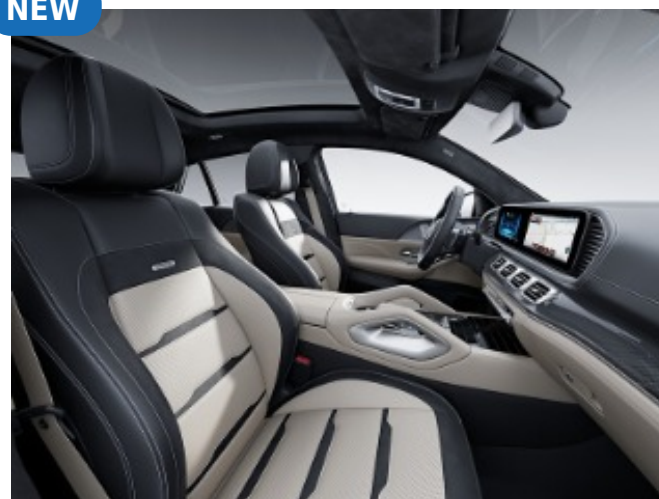

NEW

574 - Bahia Brown / Black

Includes U38 Nappa Leather Dashboard and Door Panels

NEW

555 - Macchiato Beige/Black

Includes U38 Nappa Leather Dashboard and Door Panels

557 - Classic Red / Black

Includes U38 Nappa Leather Dashboard and Door Panels