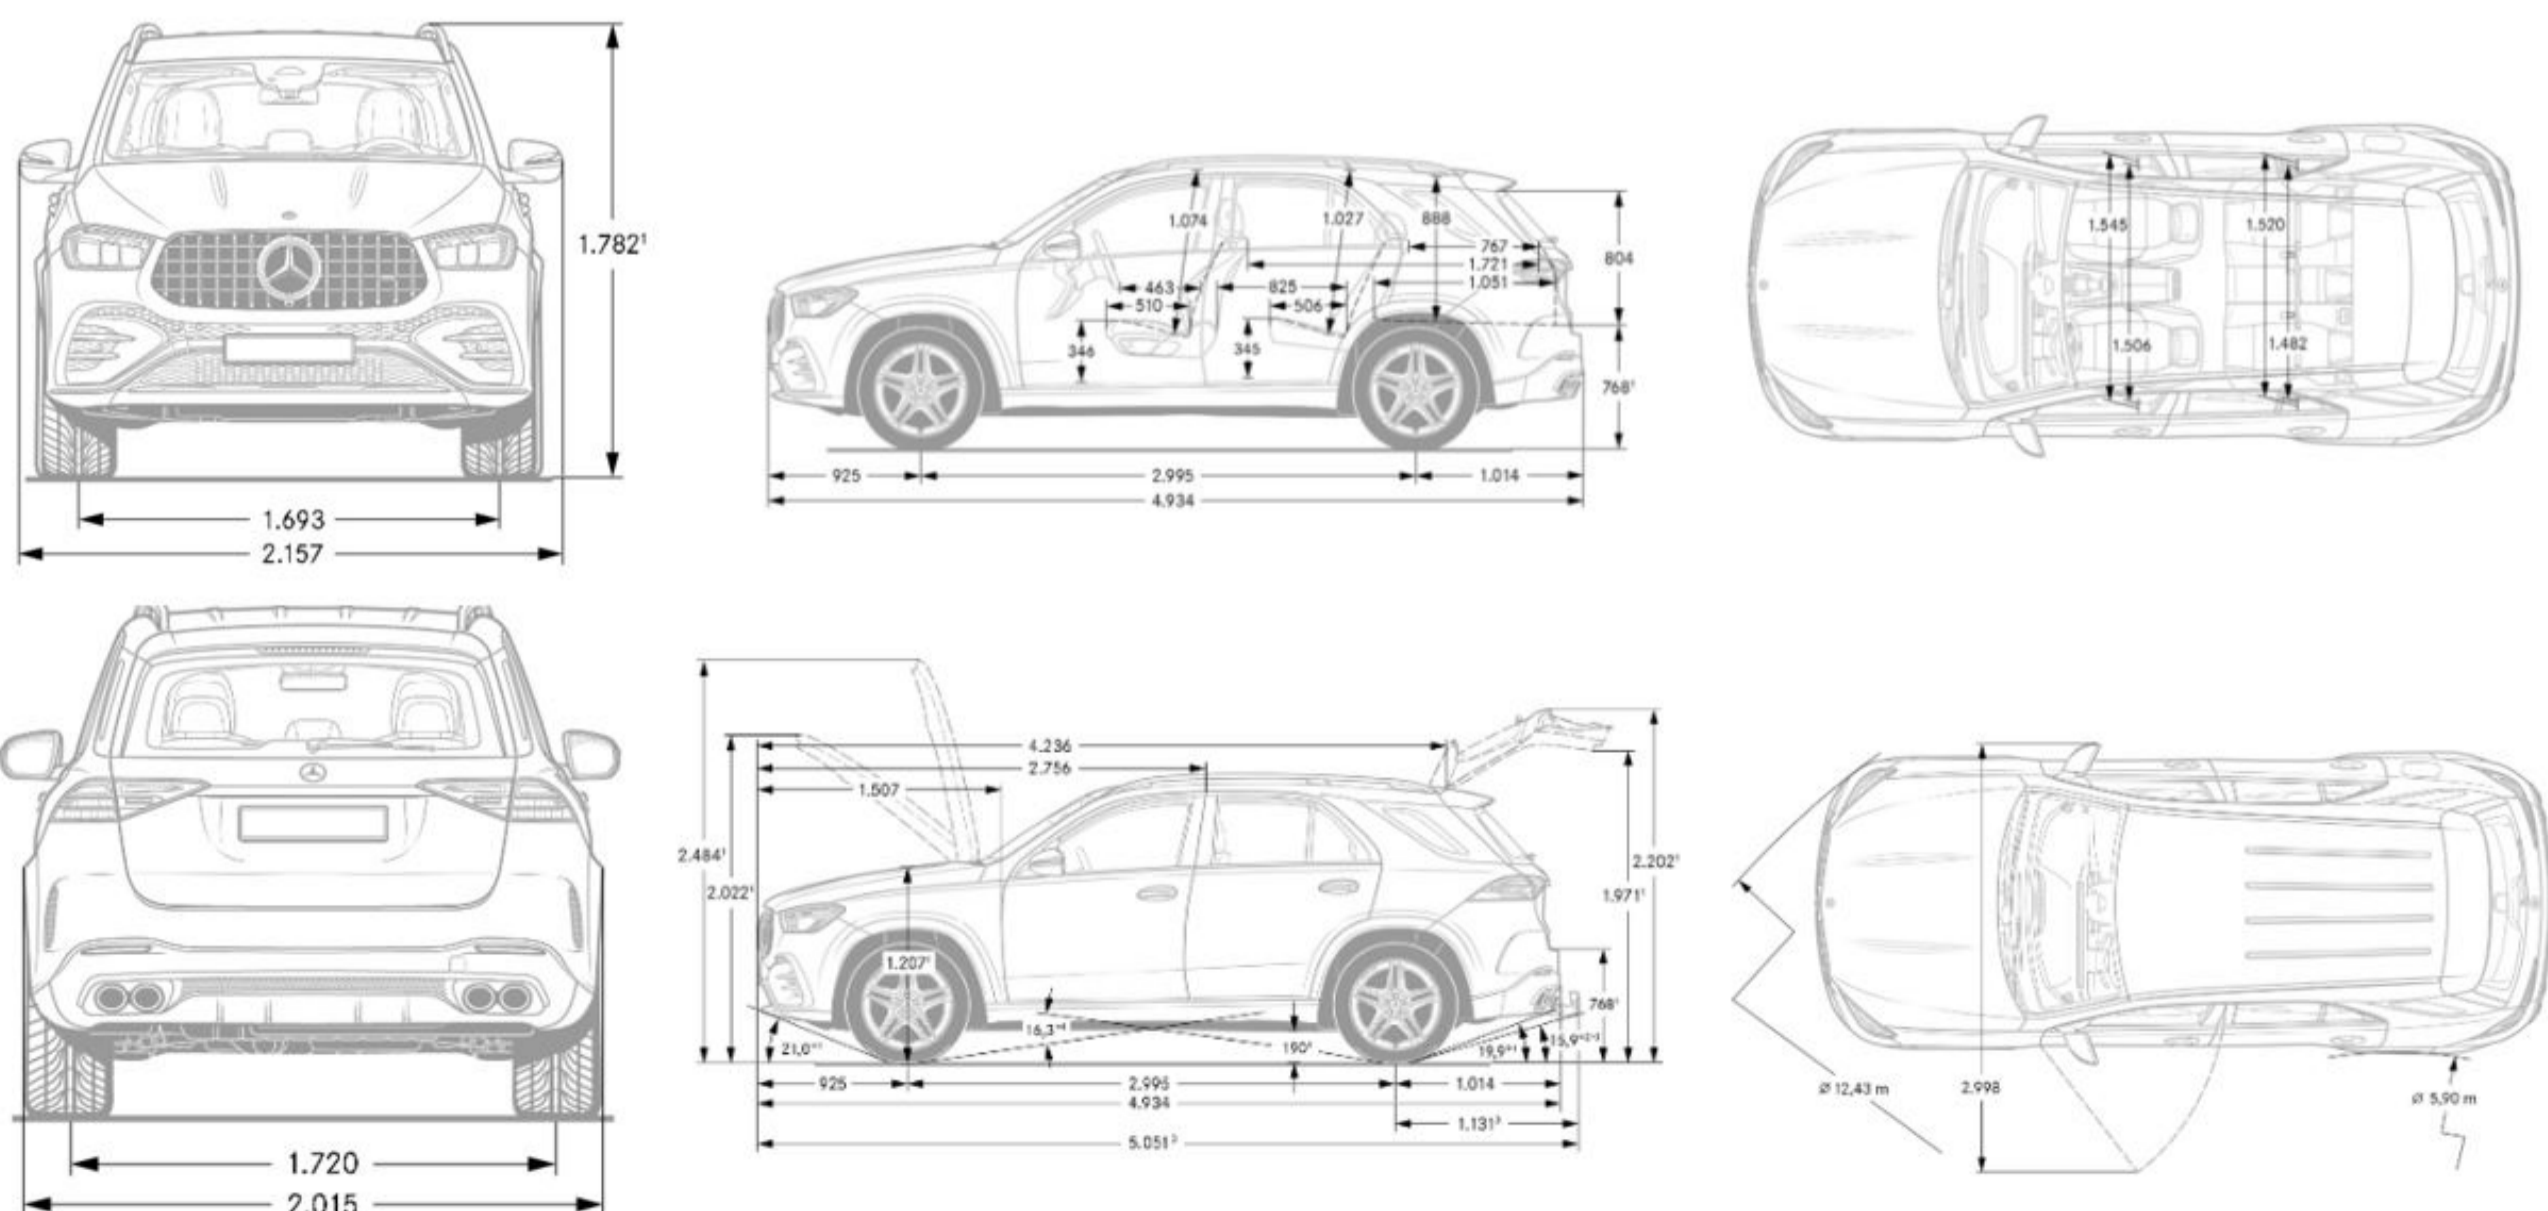

Specifications

GLE53W4

Chassis

Drivetrain

Transmission	AMG SPEEDSHIFT TCT 9-speed automatic transmission
Drive Configuration	All-wheel drive

Engine

Engine Configuration	AMG-Enhanced 3.0L I6 Turbo Engine with Hybrid Assist
ICE Power (hp)	429 hp
Torque (lb-ft)	413 lb-ft
Compression Ratio	10.5 : 1
Fuel Requirement (Octane)	91
Fuel Tank Size (gallons)	22.5
Displacement (cc)	2,999

Performance

Acceleration 0-60mpg (sec)	4.9
Top Speed (mph)	155(icw R01)
Transmission Speeds	9
Electric Motor (hp), System Output (hp)	21
Electric Motor (lb-ft), System Torque (lb-ft)	148
Maximum Load (lbs)	TBD
Towing Capacity (lbs)	7,700 lbs

Fuel Economy

City Fuel Economy	18
Highway Fuel Economy	23
Emission Certification	20

Exterior Dimensions

Vehicle Length (in.)	194.4
Vehicle Height (in.)	70.2
Vehicle Width w/ exterior mirrors (in.)	84.9
Wheelbase (in.)	117.9
Curb Weight (lbs)	5,280
Track Width Front/Rear (in.)	66.18/67.91

Interior Dimensions

Cargo Capacity	TBA
Trunk Size	TBA