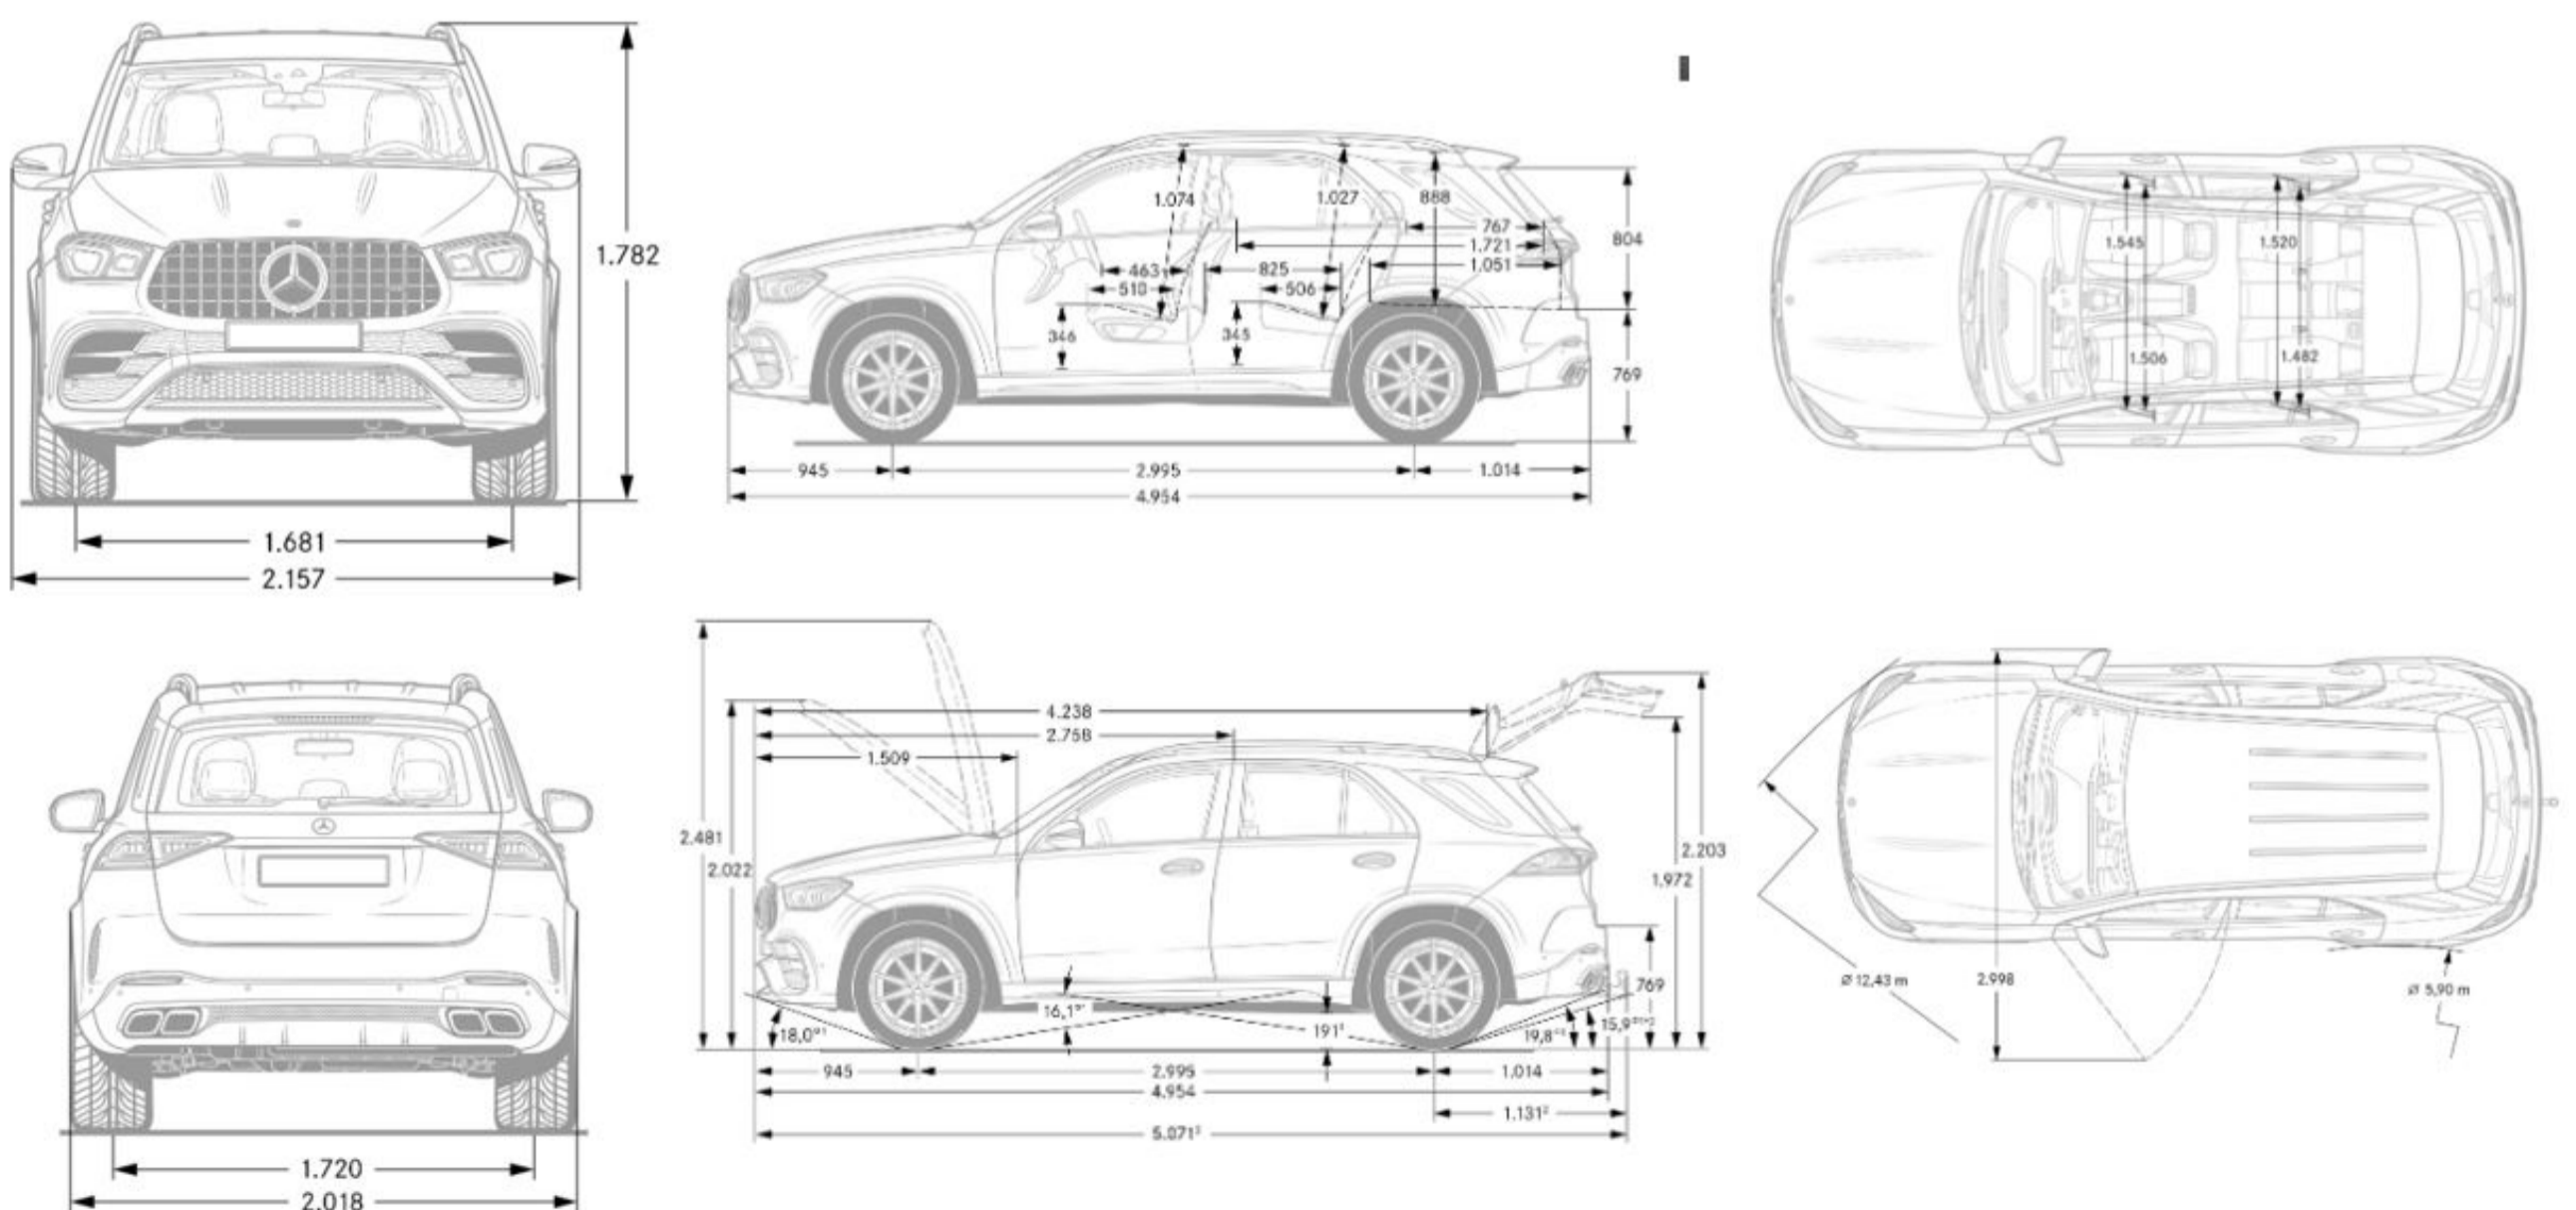

Fuel Economy

City Fuel Economy	15
Highway Fuel Economy	19
Emission Certification	16

Exterior Dimensions

Vehicle Length (in.)	195
Vehicle Height (in.)	70.2
Vehicle Width w/ exterior mirrors (in.)	84.92
Wheelbase (in.)	117.9
Curb Weight (lbs)	5,578
Track Width Front/Rear (in.)	66.65/67.72

Interior Dimensions

Cargo Capacity	TBA
Trunk Size	TBA

Options In Detail

AMG Performance Steering Wheels

AMG Performance Steering Wheel in Black Nappa Leather (L6J)

Standard on GLE53

- Sporty 3-spoke design with flattened bottom section and perforated grip area
- Finished in black nappa leather
- with 12-o'clock marking and topstitching
- Horizontal twin spokes in high-gloss black, vertical twin spokes in silver chrome with "AMG" lettering
- Shift paddles allow manual gear changes and support a sporty driving style