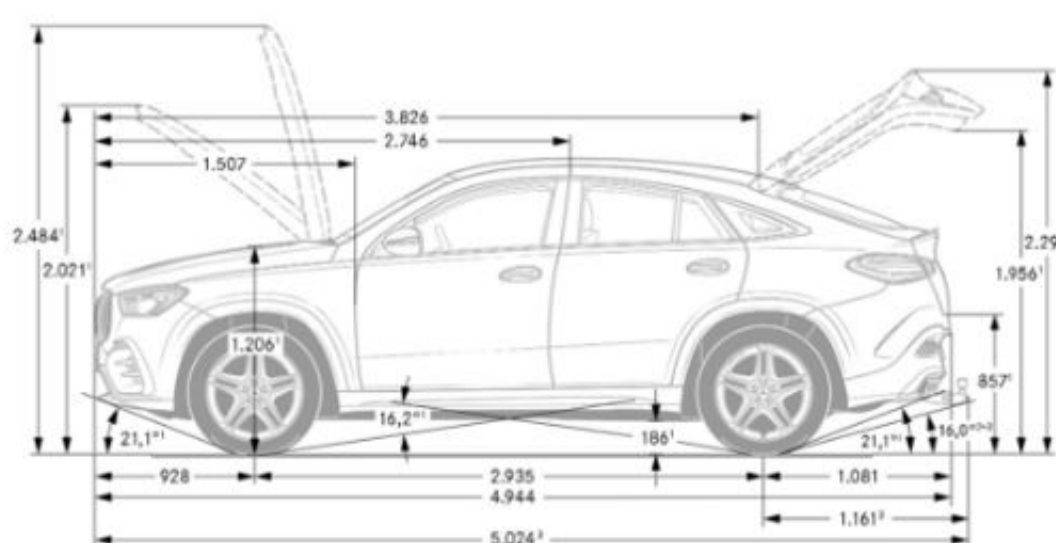

Specifications

GLE53C4

Chassis

Drivetrain

Transmission	AMG SPEEDSHIFT TCT 9-speed automatic transmission
Drive Configuration	All-wheel drive

Engine

Engine Configuration	AMG-Enhanced 3.0L I6 Turbo Engine with Hybrid Assist
ICE Power (hp)	429 hp
Torque (lb-ft)	413 lb-ft
Fuel Requirement (Octane)	91
Fuel Tank Size (gallons)	22.5
Displacement (cc)	2,999

Performance

Acceleration 0-60pmg (sec)	4.9
Top Speed (mph)	155(icw R01)
Transmission Speeds	9
Electric Motor (hp), System Output (hp)	21
Electric Motor (lb-ft), System Torque (lb-ft)	184
Maximum Load (lbs)	TBD
Towing Capacity (lbs)	7,700

Fuel Economy

City Fuel Economy	18
Highway Fuel Economy	22
Emission Certification	20

Exterior Dimensions

Vehicle Length (in.)	195.3
Vehicle Height (in.)	67.7
Vehicle Width w/ exterior mirrors (in.)	84.9
Wheelbase (in.)	115.6
Curb Weight (lbs)	5,258
Track Width Front/Rear (in.)	66.18/67.71

Interior Dimensions

Cargo Capacity	TBA
Trunk Size	TBA