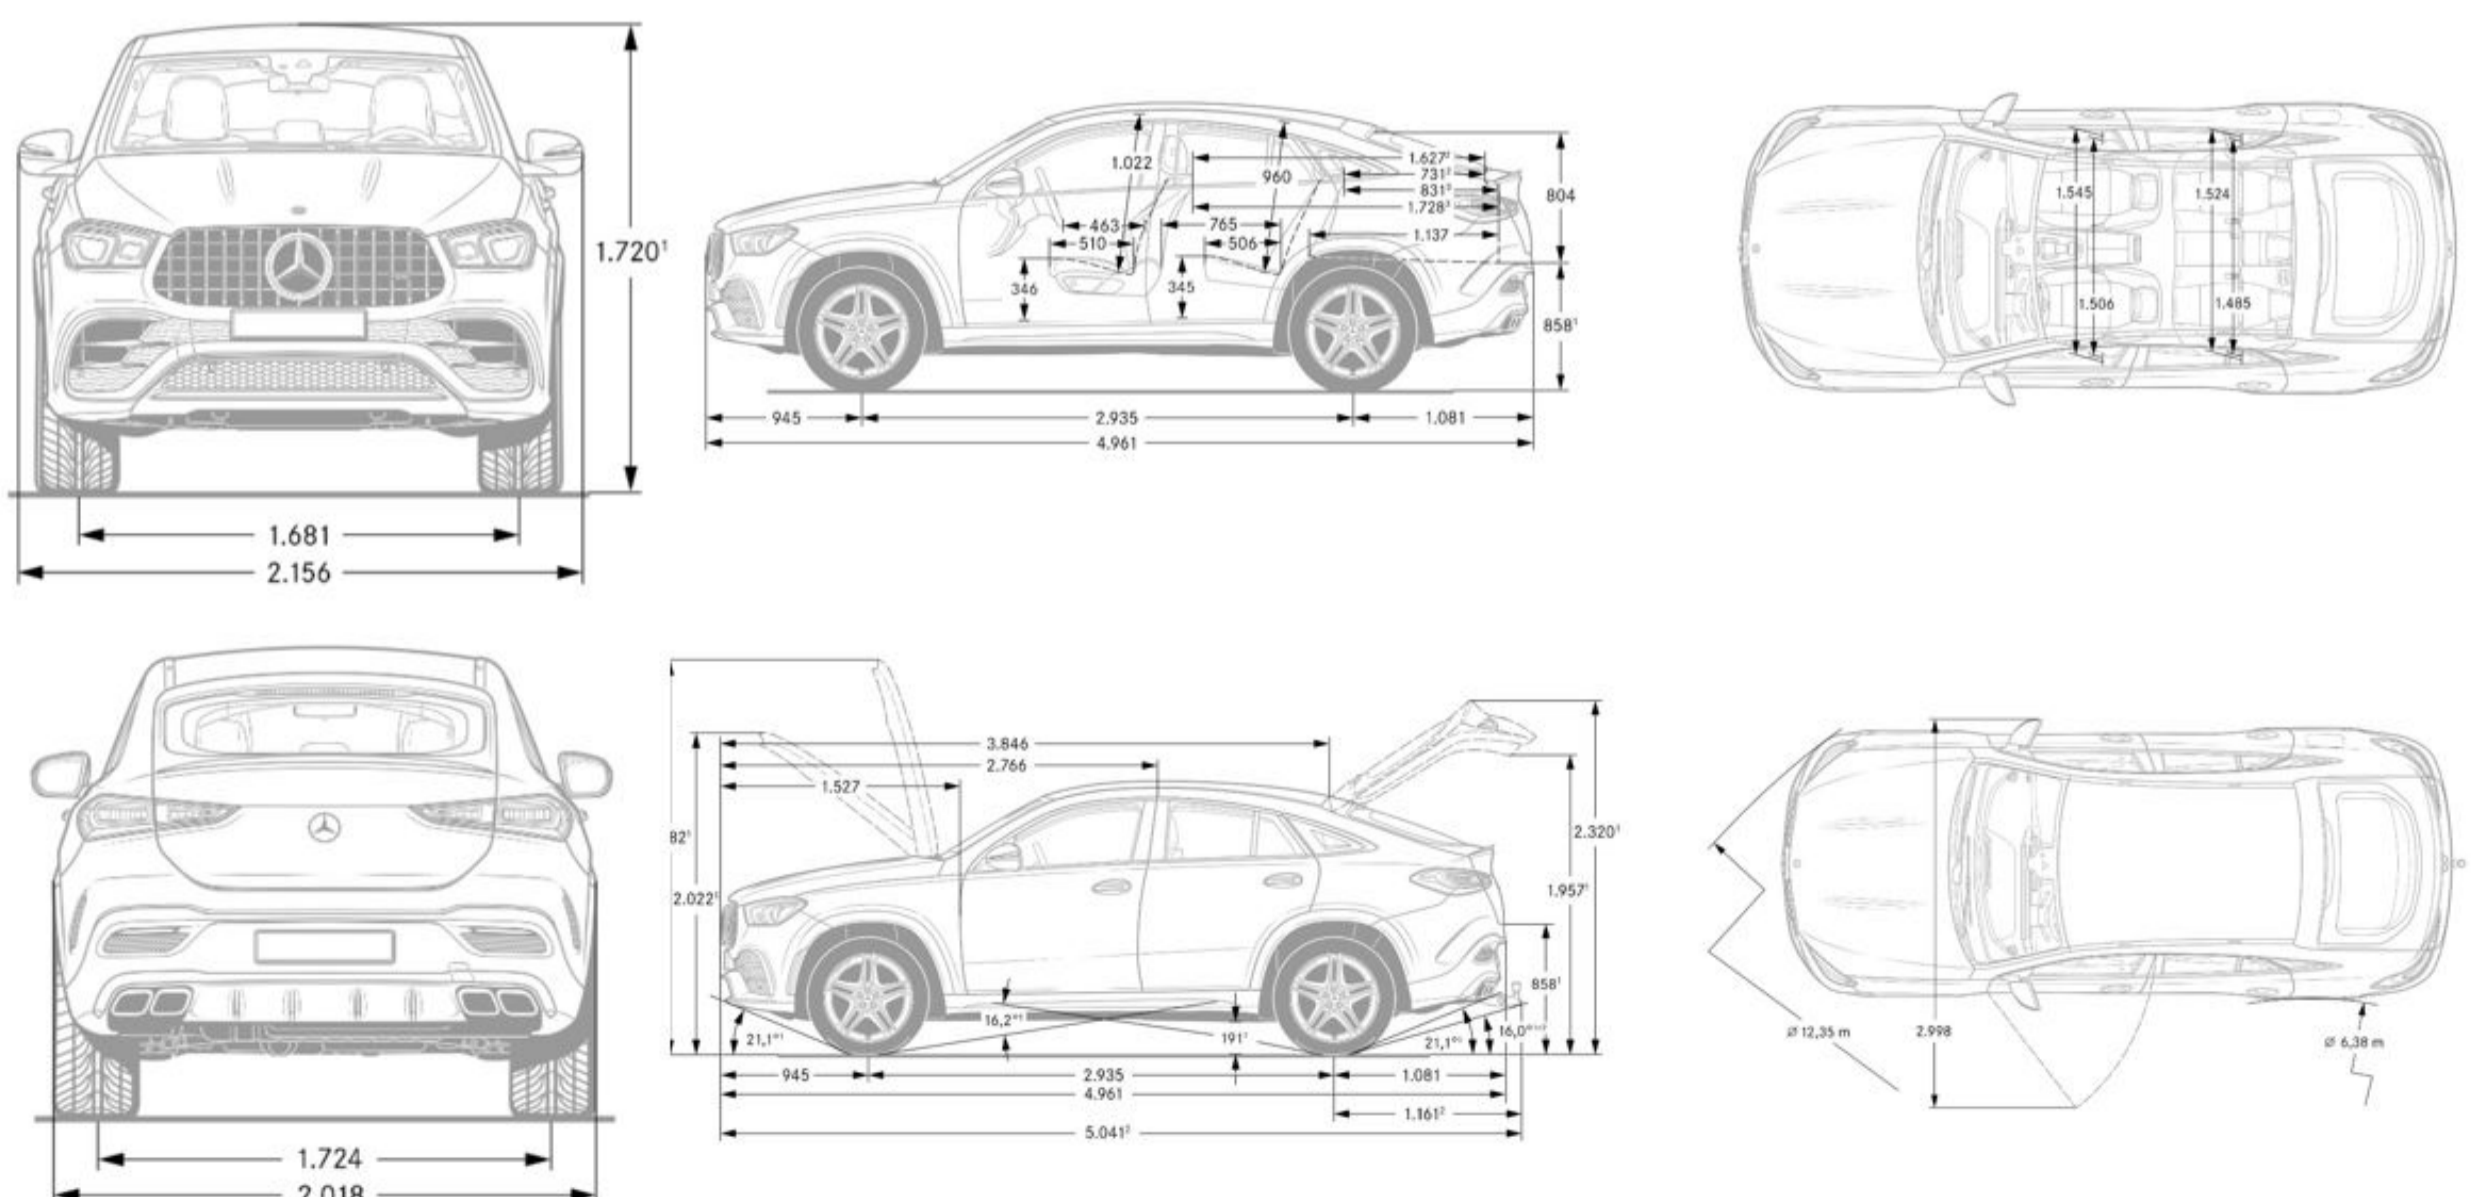

Chassis

Drivetrain

Transmission	AMG SPEEDSHIFT TCT 9-speed automatic transmission
Drive Configuration	All-wheel drive

Engine

Engine Configuration	Handcrafted AMG 4.0L V8 Bi-Turbo Engine with Hybrid Assist
ICE Power (hp)	603 hp
Torque (lb-ft)	627 lb-ft
Fuel Requirement (Octane)	91
Fuel Tank Size (gallons)	22.5
Displacement (cc)	3,982

Performance

Acceleration 0-60pmg (sec)	3.7
Top Speed (mph)	174
Transmission Speeds	9
Electric Motor (hp), System Output (hp)	21
Electric Motor (lb-ft), System Torque (lb-ft)	184
Maximum Load (lbs)	TBD
Towing Capacity (lbs)	7,700

Fuel Economy

City Fuel Economy	15
Highway Fuel Economy	19
Emission Certification	16

Exterior Dimensions

Vehicle Length (in.)	195.3
Vehicle Height (in.)	67.7
Vehicle Width w/ exterior mirrors (in.)	84.9
Wheelbase (in.)	116.6
Curb Weight (lbs)	5,567
Track Width Front/Rear (in.)	66.65/67.72

Interior Dimensions

Cargo Capacity	TBA
Trunk Size	TBA