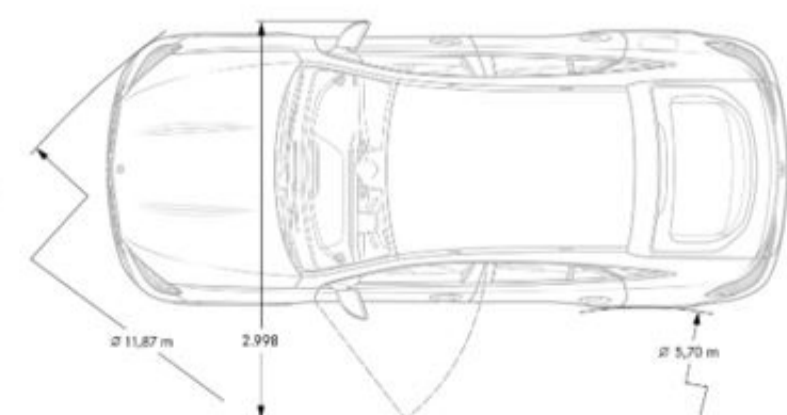

Specifications

GLE53C4

Chassis

Drivetrain

Transmission	AMG SPEEDSHIFT TCT 9-speed automatic transmission
Drive Configuration	All-wheel drive

Engine

Engine Configuration	AMG-Enhanced 3.0L I6 Turbo Engine with Hybrid Assist
ICE Power (hp)	429 hp
Torque (lb-ft)	413 lb-ft
Fuel Requirement (Octane)	91
Fuel Tank Size (gallons)	22.5
Displacement (cc)	2,999

Performance

Acceleration 0-60pmg (sec)	4.9
Top Speed (mph)	155(icw R01)
Transmission Speeds	9
Electric Motor (hp), System Output (hp)	21
Electric Motor (lb-ft), System Torque (lb-ft)	184
Maximum Load (lbs)	TBD
Towing Capacity (lbs)	7,700

Fuel Economy

City Fuel Economy	18
Highway Fuel Economy	22
Emission Certification	20

Exterior Dimensions

Vehicle Length (in.)	195.3
Vehicle Height (in.)	67.7
Vehicle Width w/ exterior mirrors (in.)	84.9
Wheelbase (in.)	115.6
Curb Weight (lbs)	5,258
Track Width Front/Rear (in.)	66.18/67.71

Interior Dimensions

Cargo Capacity	TBA
Trunk Size	TBA