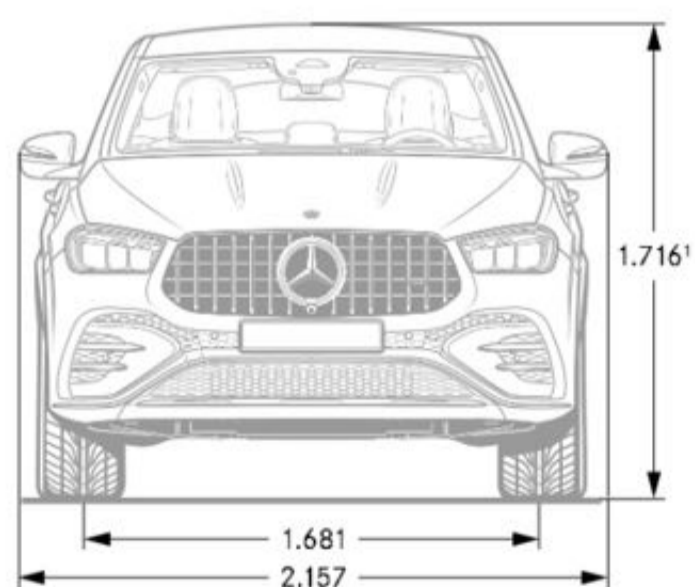

Fuel Economy

City Fuel Economy	18
Highway Fuel Economy	22
Emission Certification	20

Exterior Dimensions

Vehicle Length (in.)	195.3
Vehicle Height (in.)	67.7
Vehicle Width w/ exterior mirrors (in.)	84.9
Wheelbase (in.)	115.6
Curb Weight (lbs)	5,258
Track Width Front/Rear (in.)	66.18/67.71

Interior Dimensions

Cargo Capacity	TBA
Trunk Size	TBA

Chassis

Drivetrain

Transmission	AMG SPEEDSHIFT TCT 9-speed automatic transmission
Drive Configuration	All-wheel drive

Engine

Engine Configuration	Handcrafted AMG 4.0L V8 Bi-Turbo Engine with Hybrid Assist
ICE Power (hp)	603 hp
Torque (lb-ft)	627 lb-ft
Fuel Requirement (Octane)	91
Fuel Tank Size (gallons)	22.5
Displacement (cc)	3,982