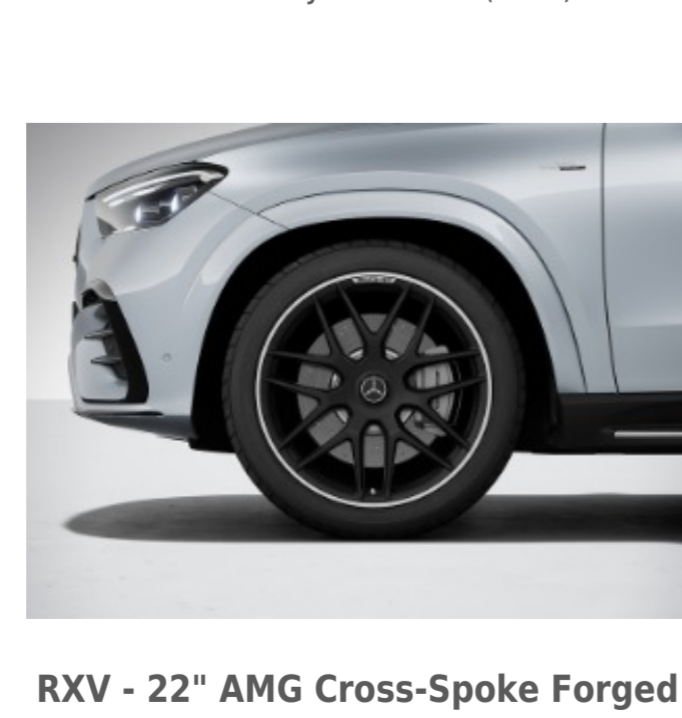

Code	Wheel Size	Description	Wheel Dimensions	Mobility	Availability	MSRP
RWD (Limited Availability)	21"	AMG Twin 5-Spoke Wheel	275/45 R 21 on 10 J x 21 ET51 (Front) 315/40 R 21 on 11 J x 21 ET47 (Rear)	R02, 669	GLE53C4	
RWE (Limited Availability)	21"	AMG Twin 5-Spoke Wheel, Matte Black only icw AMG Night Package (DC1)	275/45 R 21 on 10 J x 21 ET51 (Front) 315/40 R 21 on 11 J x 21 ET47 (Rear)	R02, 669	GLE53C4	$200
RPG (New)	22"	AMG Multispoke Wheels	285/40 R 22 tyres on 10 J x 22 ET55 (Front), 325/35 R 22 tyres on 11.5 J x 22 ET53 (Rear)	R01, 669	All Models	$1,350 (GLE53C4) $0 (GLE63C4S)
RXU	22"	AMG Cross-Spoke Wheel	285/40 R 22 on 10 J x 22 ET55 (Front) 325/35 R 22 on 11 J x 22 ET53 (Rear)	R01, 669	All Models	$2,850 (GLE53C4) $1,500 (GLE63C4S)
RXV	22"	AMG Cross-Spoke Wheel, Matte Black only icw AMG Night Package (DC1)	285/40 R 22 on 10 J x 22 ET56 (Front) 325/35 R 22 on 11 J x 22 ET52 (Rear)	R01, 669	All Models	$3,350 (GLE53C4) $2,000 (GLE63C4S)

GLE53C4 Notes: R01: High Performance Tires R02: All-Season Tires 669: Collapsible Spare Tire B51: TIREFIT
GLE63C4S Notes: R01: High Performance Tires R02: All-Season Tires 669: Collapsible Spare Tire B51: TIREFIT