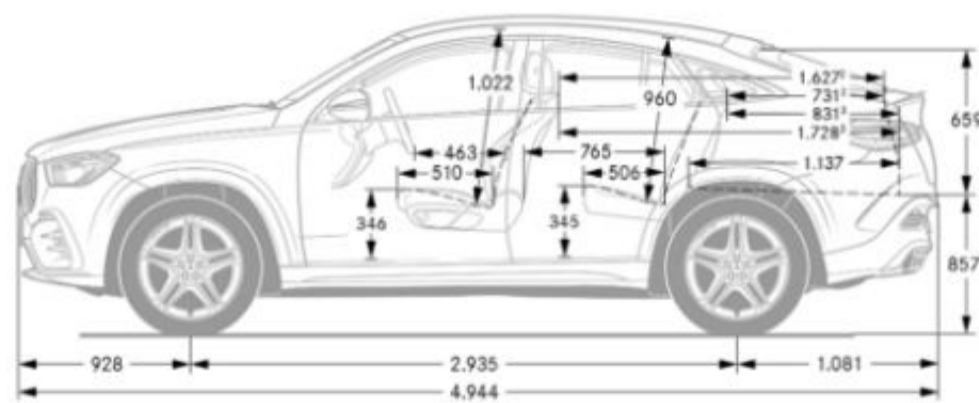

Fuel Economy

City Fuel Economy	18
Highway Fuel Economy	22
Emission Certification	20

Exterior Dimensions

Vehicle Length (in.)	195.3
Vehicle Height (in.)	67.7
Vehicle Width w/ exterior mirrors (in.)	84.9
Wheelbase (in.)	115.6
Curb Weight (lbs)	5,258
Track Width Front/Rear (in.)	66.18/67.71

Interior Dimensions

Cargo Capacity	TBA
Trunk Size	TBA

Chassis

Drivetrain

Transmission	AMG SPEEDSHIFT TCT 9-speed automatic transmission
Drive Configuration	All-wheel drive

Engine

Engine Configuration	Handcrafted AMG 4.0L V8 Bi-Turbo Engine with Hybrid Assist
ICE Power (hp)	603 hp
Torque (lb-ft)	627 lb-ft
Fuel Requirement (Octane)	91
Fuel Tank Size (gallons)	22.5
Displacement (cc)	3,982