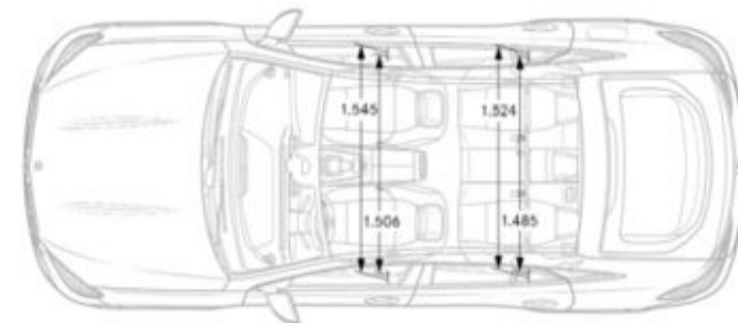

Specifications

GLE53C4

Chassis

Drivetrain

Transmission	AMG SPEEDSHIFT TCT 9-speed automatic transmission
Drive Configuration	All-wheel drive

Engine

Engine Configuration	AMG-Enhanced 3.0L I6 Turbo Engine with Hybrid Assist
ICE Power (hp)	429 hp
Torque (lb-ft)	413 lb-ft
Fuel Requirement (Octane)	91
Fuel Tank Size (gallons)	22.5
Displacement (cc)	2,999

Performance

Acceleration 0-60pmg (sec)	4.9
Top Speed (mph)	155(icw R01)
Transmission Speeds	9
Electric Motor (hp), System Output (hp)	21
Electric Motor (lb-ft), System Torque (lb-ft)	184
Maximum Load (lbs)	TBD
Towing Capacity (lbs)	7,700

Fuel Economy

City Fuel Economy	18
Highway Fuel Economy	22
Emission Certification	20

Exterior Dimensions

Vehicle Length (in.)	195.3
Vehicle Height (in.)	67.7
Vehicle Width w/ exterior mirrors (in.)	84.9
Wheelbase (in.)	115.6
Curb Weight (lbs)	5,258
Track Width Front/Rear (in.)	66.18/67.71

Interior Dimensions

Cargo Capacity	TBA
Trunk Size	TBA