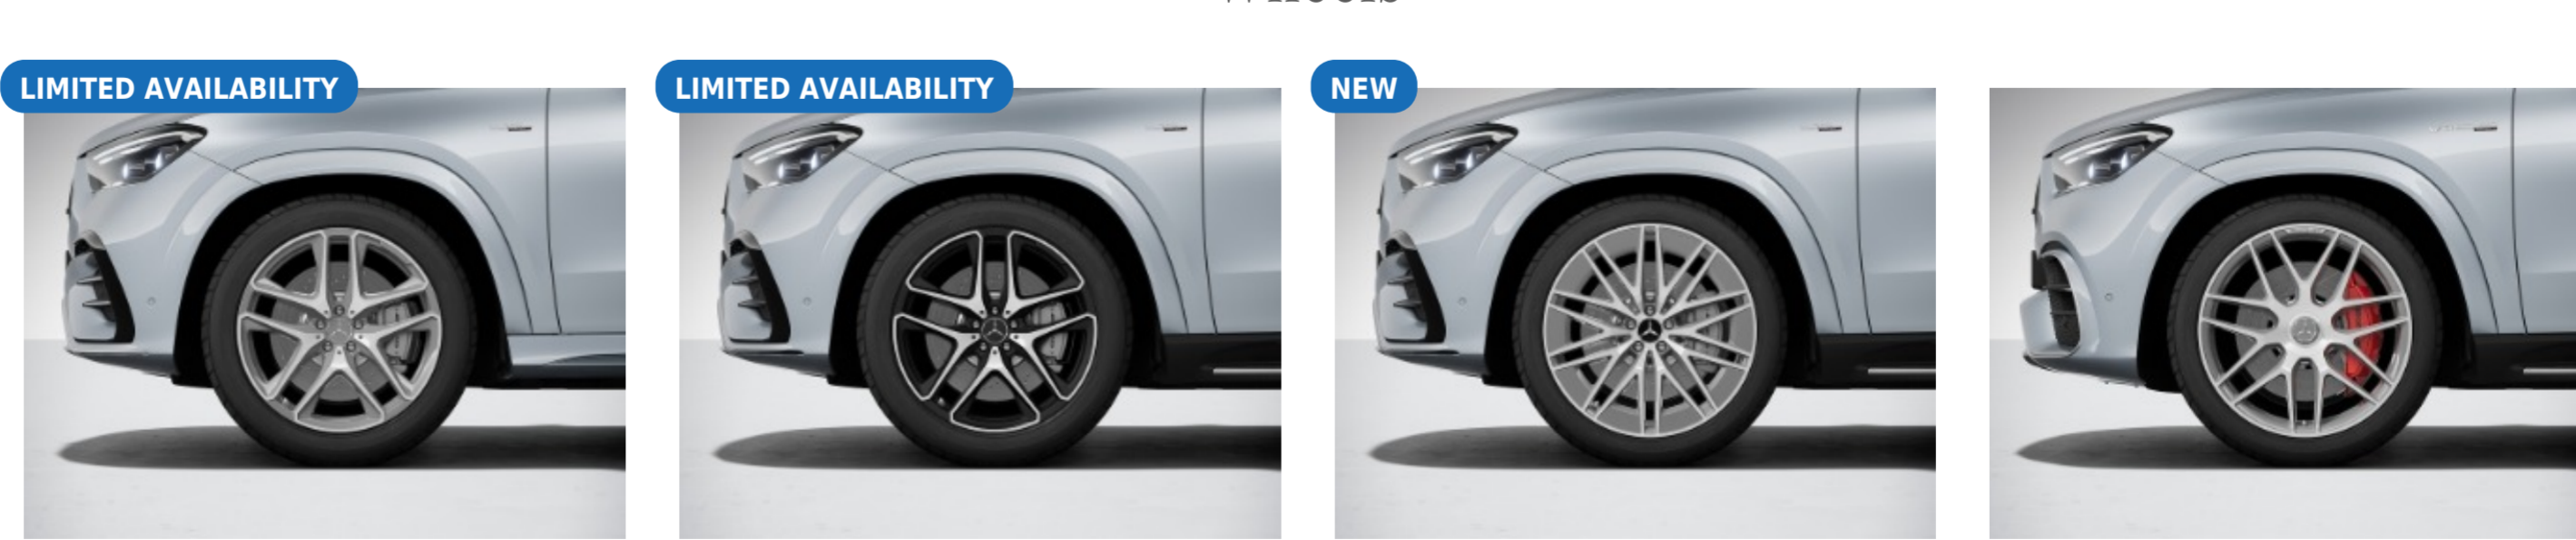

Wheels

RWD - 21" AMG Twin 5-Spoke Wheels 21" R02, 669 AMG Twin 5-Spoke Wheel 275/45 R 21 on 10 J x 21 ET51 (Front) 315/40 R 21 on 11 J x 21 ET47 (Rear)	RWE - 21" AMG Twin 5-Spoke Wheels w/ Black Accents only icw AMG Night Package (DC1) 21" R02, 669 AMG Twin 5-Spoke Wheel, Matte Black 275/45 R 21 on 10 J x 21 ET51 (Front) 315/40 R 21 on 11 J x 21 ET47 (Rear)	RPG - 22" AMG Multispoke Wheels 22" R01, 669 AMG Multispoke Wheels 285/40 R 22 tyres on 10 J x 22 ET55 (Front), 325/35 R 22 tyres on 11.5 J x 22 ET53 (Rear)	RXU - 22" AMG Cross-Spoke Forged Wheels 22" R01, 669 AMG Cross-Spoke Wheel 285/40 R 22 on 10 J x 22 ET55 (Front) 325/35 R 22 on 11 J x 22 ET53 (Rear)

Code	Wheel Size	Description	Wheel Dimensions	Mobility	Availability	MSRP
RWD (Limited Availability)	21"	AMG Twin 5-Spoke Wheel	275/45 R 21 on 10 J x 21 ET51 (Front) 315/40 R 21 on 11 J x 21 ET47 (Rear)	R02, 669	GLE53C4	
RWE (Limited Availability)	21"	AMG Twin 5-Spoke Wheel, Matte Black only icw AMG Night Package (DC1)	275/45 R 21 on 10 J x 21 ET51 (Front) 315/40 R 21 on 11 J x 21 ET47 (Rear)	R02, 669	GLE53C4	$200
RPG (New)	22"	AMG Multispoke Wheels	285/40 R 22 tyres on 10 J x 22 ET55 (Front), 325/35 R 22 tyres on 11.5 J x 22 ET53 (Rear)	R01, 669	All Models	$1,350 (GLE53C4) $0 (GLE63C4S)
RXU	22"	AMG Cross-Spoke Wheel	285/40 R 22 on 10 J x 22 ET55 (Front) 325/35 R 22 on 11 J x 22 ET53 (Rear)	R01, 669	All Models	$2,850 (GLE53C4) $1,500 (GLE63C4S)
RXV	22"	AMG Cross-Spoke Wheel, Matte Black only icw AMG Night Package (DC1)	285/40 R 22 on 10 J x 22 ET56 (Front) 325/35 R 22 on 11 J x 22 ET52 (Rear)	R01, 669	All Models	$3,350 (GLE53C4) $2,000 (GLE63C4S)

GLE53C4 Notes: R01: High Performance Tires R02: All-Season Tires 669: Collapsible Spare Tire B51: TIREFIT
GLE63C4S Notes: R01: High Performance Tires R02: All-Season Tires 669: Collapsible Spare Tire B51: TIREFIT