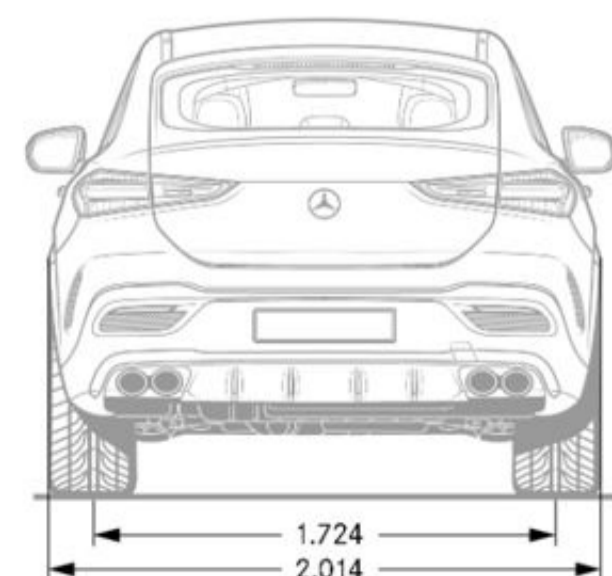

Fuel Economy

City Fuel Economy	18
Highway Fuel Economy	22
Emission Certification	20

Exterior Dimensions

Vehicle Length (in.)	195.3
Vehicle Height (in.)	67.7
Vehicle Width w/ exterior mirrors (in.)	84.9
Wheelbase (in.)	115.6
Curb Weight (lbs)	5,258
Track Width Front/Rear (in.)	66.18/67.71

Interior Dimensions

Cargo Capacity	TBA
Trunk Size	TBA

Chassis

Drivetrain

Transmission	AMG SPEEDSHIFT TCT 9-speed automatic transmission
Drive Configuration	All-wheel drive

Engine

Engine Configuration	Handcrafted AMG 4.0L V8 Bi-Turbo Engine with Hybrid Assist
ICE Power (hp)	603 hp
Torque (lb-ft)	627 lb-ft
Fuel Requirement (Octane)	91
Fuel Tank Size (gallons)	22.5
Displacement (cc)	3,982