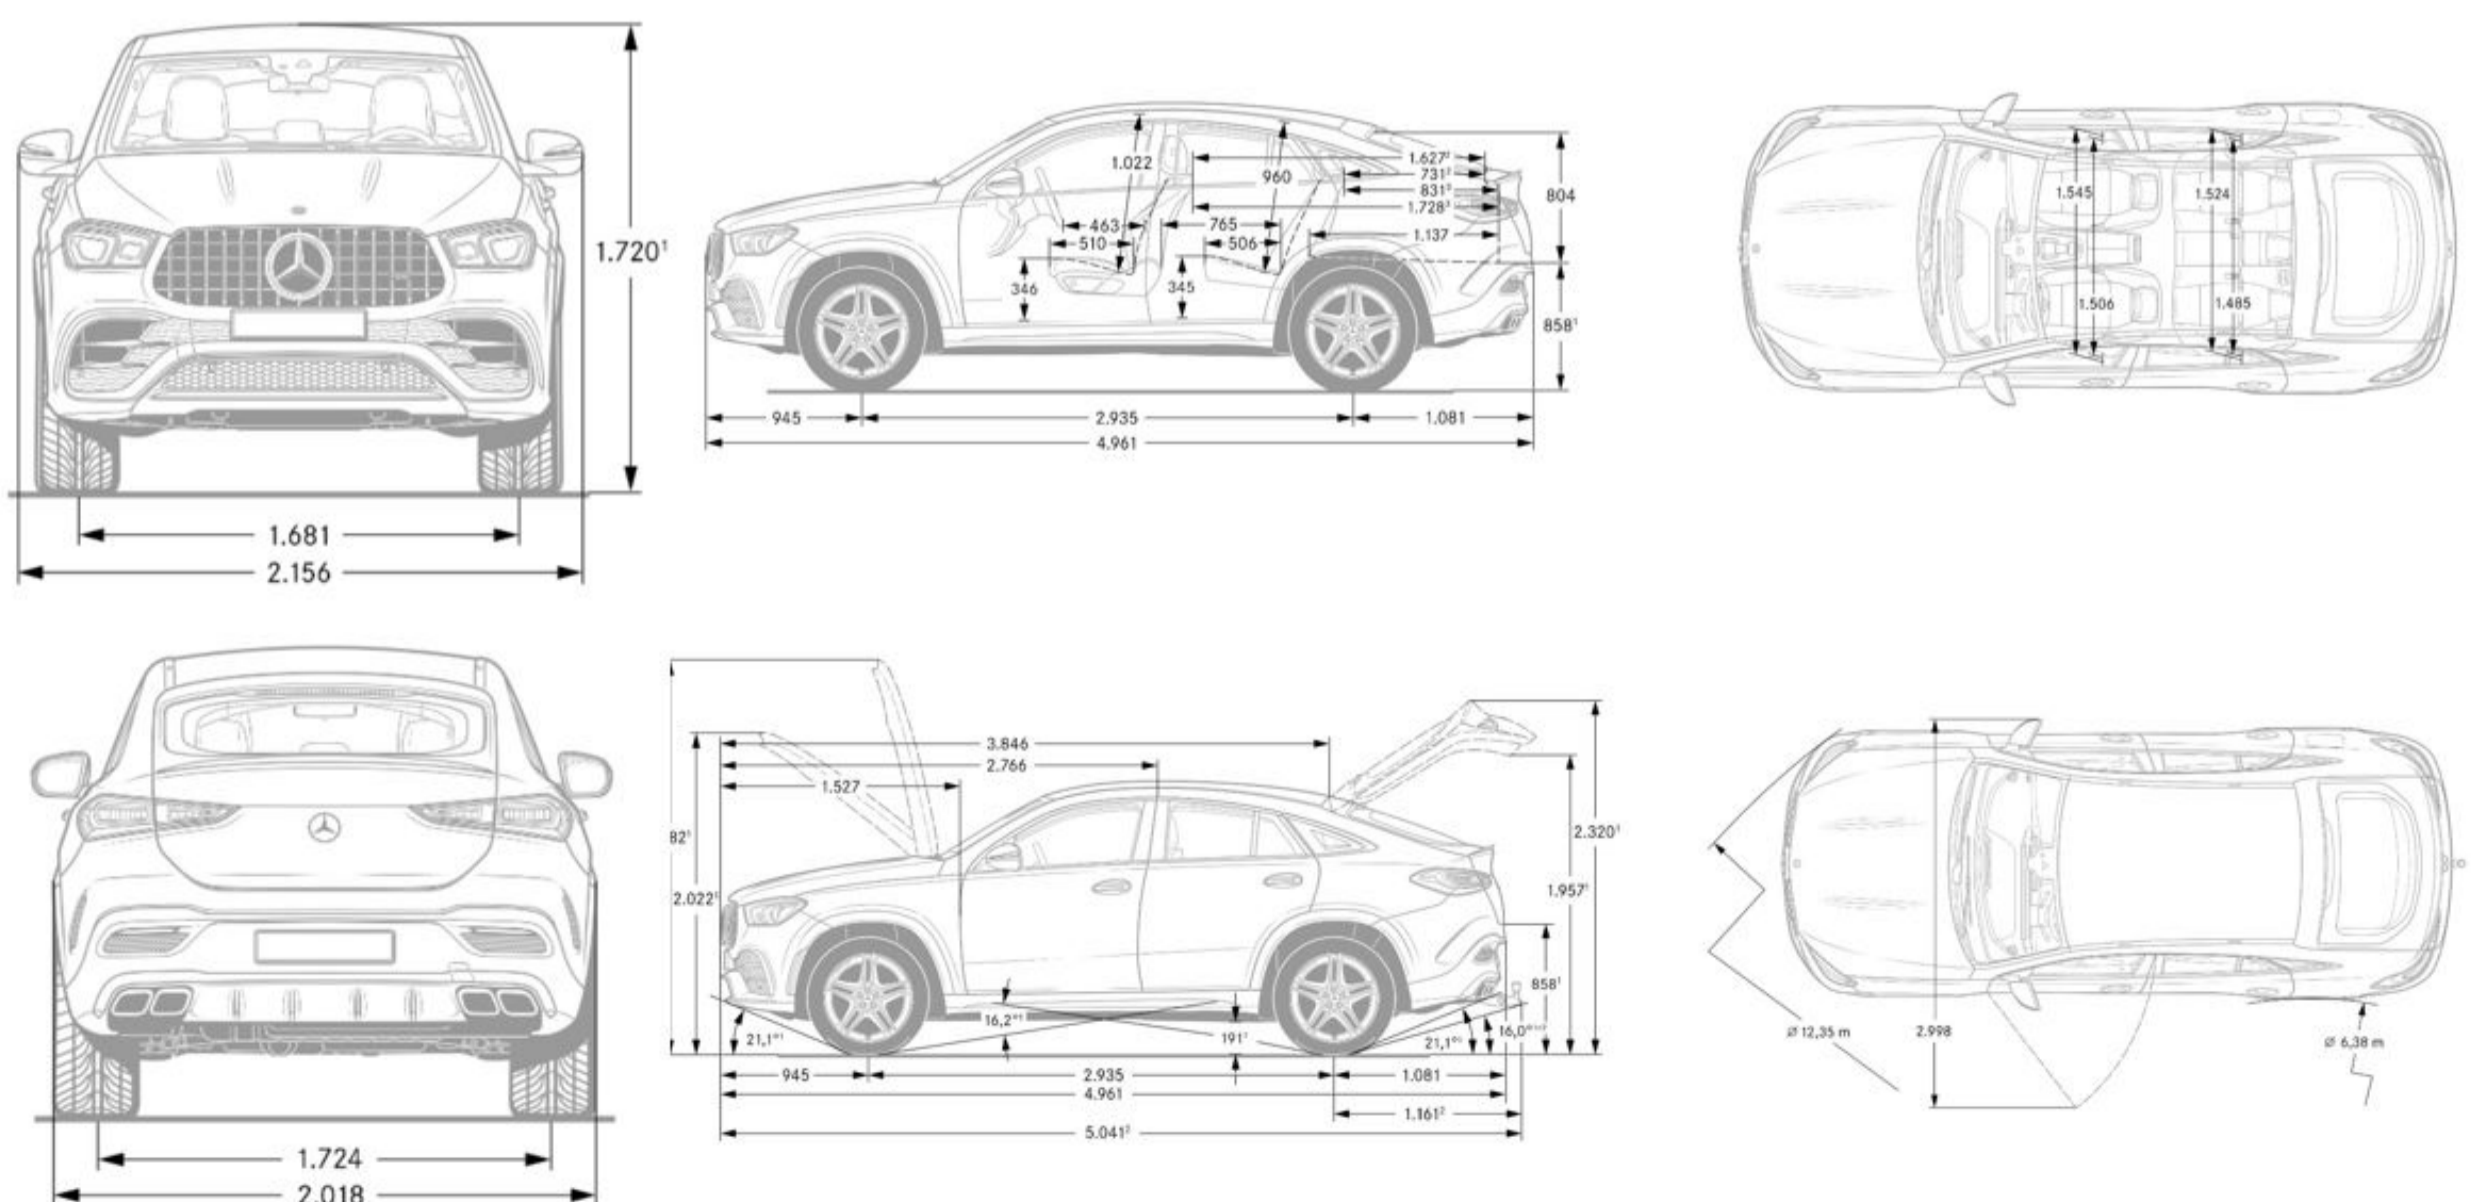

Chassis

Drivetrain

Transmission	AMG SPEEDSHIFT TCT 9-speed automatic transmission
Drive Configuration	All-wheel drive

Engine

Engine Configuration	Handcrafted AMG 4.0L V8 Bi-Turbo Engine with Hybrid Assist
ICE Power (hp)	603 hp
Torque (lb-ft)	627 lb-ft
Fuel Requirement (Octane)	91
Fuel Tank Size (gallons)	22.5
Displacement (cc)	3,982

Performance

Acceleration 0-60pmg (sec)	3.7
Top Speed (mph)	174
Transmission Speeds	9
Electric Motor (hp), System Output (hp)	21
Electric Motor (lb-ft), System Torque (lb-ft)	184
Maximum Load (lbs)	TBD
Towing Capacity (lbs)	7,700

Fuel Economy

City Fuel Economy	15
Highway Fuel Economy	19
Emission Certification	16

Exterior Dimensions

Vehicle Length (in.)	195.3
Vehicle Height (in.)	67.7
Vehicle Width w/ exterior mirrors (in.)	84.9
Wheelbase (in.)	116.6
Curb Weight (lbs)	5,567
Track Width Front/Rear (in.)	66.65/67.72

Interior Dimensions

Cargo Capacity	TBA
Trunk Size	TBA