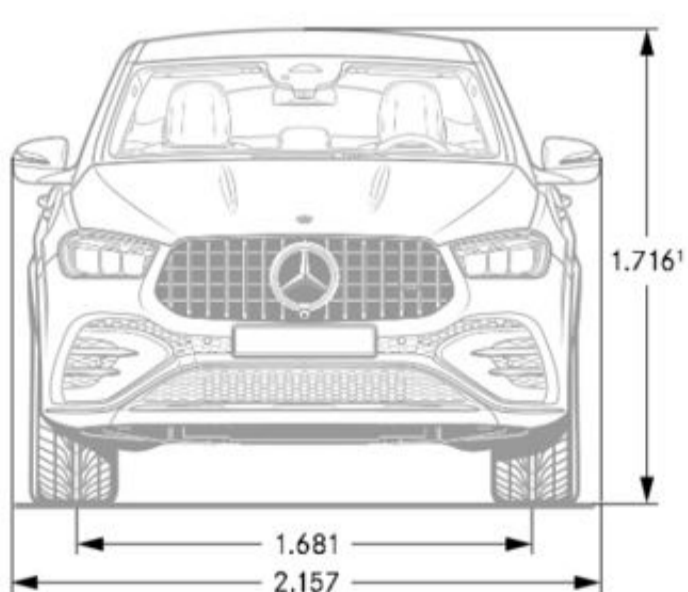

Emission Certification 20

Exterior Dimensions

Vehicle Length (in.) 195.3

Vehicle Height (in.) 67.7

Vehicle Width w/ exterior mirrors (in.) 84.9

Wheelbase (in.) 115.6

Curb Weight (lbs) 5,258

Track Width Front/Rear (in.) 66.18/67.71

Interior Dimensions

Cargo Capacity TBA

Trunk Size TBA

Chassis

Drivetrain

Transmission	AMG SPEEDSHIFT TCT 9-speed automatic transmission
Drive Configuration	All-wheel drive

Engine

Engine Configuration	Handcrafted AMG 4.0L V8 Bi-Turbo Engine with Hybrid Assist
ICE Power (hp)	603 hp
Torque (lb-ft)	627 lb-ft
Fuel Requirement (Octane)	91
Fuel Tank Size (gallons)	22.5
Displacement (cc)	3,982