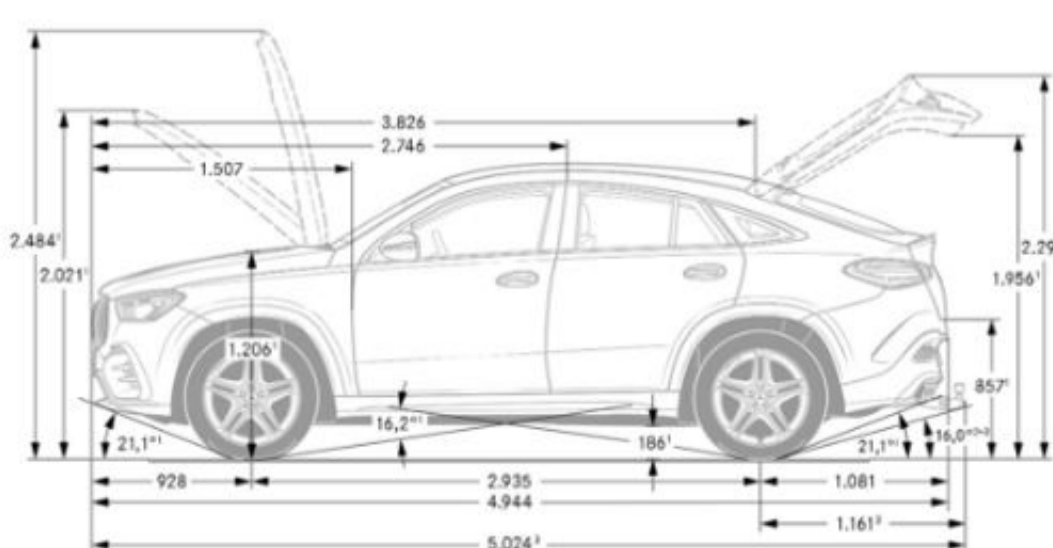

Specifications

GLE53C4

Chassis

Drivetrain

Transmission AMG SPEEDSHIFT TCT 9-speed automatic transmission

Drive Configuration All-wheel drive

Engine

Engine Configuration AMG-Enhanced 3.0L I6 Turbo Engine with Hybrid Assist

ICE Power (hp) 429 hp

Torque (lb-ft) 413 lb-ft

Fuel Requirement (Octane) 91

Fuel Tank Size (gallons) 22.5

Displacement (cc) 2,999

Performance

Acceleration 0-60pmg (sec) 4.9

Top Speed (mph) 155(icw R01)

Transmission Speeds 9

Electric Motor (hp), System Output (hp) 21

Electric Motor (lb-ft), System Torque (lb-ft) 184

Maximum Load (lbs) TBD

Towing Capacity (lbs) 7,700

Fuel Economy

City Fuel Economy 18

Highway Fuel Economy 22

Emission Certification 20

Exterior Dimensions

Vehicle Length (in.) 195.3

Vehicle Height (in.) 67.7

Vehicle Width w/ exterior mirrors (in.) 84.9

Wheelbase (in.) 115.6

Curb Weight (lbs) 5,258

Track Width Front/Rear (in.) 66.18/67.71

Interior Dimensions

Cargo Capacity TBA

Trunk Size TBA