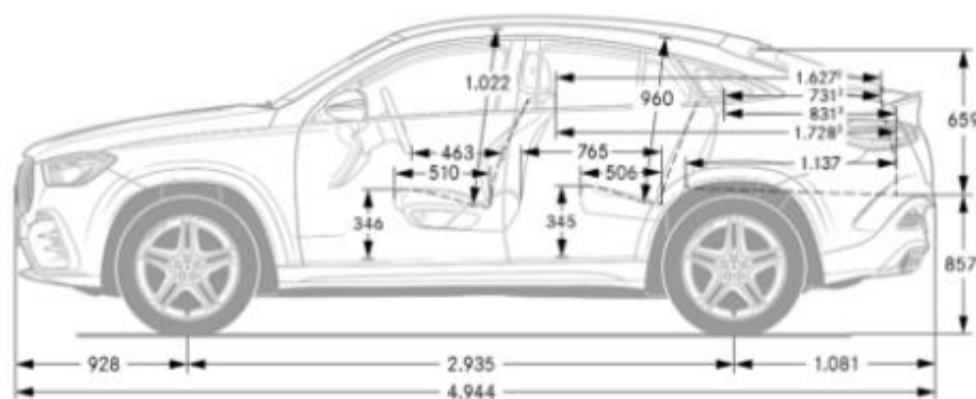

Emission Certification 20

Exterior Dimensions

Vehicle Length (in.) 195.3

Vehicle Height (in.) 67.7

Vehicle Width w/ exterior mirrors (in.) 84.9

Wheelbase (in.) 115.6

Curb Weight (lbs) 5,258

Track Width Front/Rear (in.) 66.18/67.71

Interior Dimensions

Cargo Capacity TBA

Trunk Size TBA

Chassis

Drivetrain

Transmission	AMG SPEEDSHIFT TCT 9-speed automatic transmission
Drive Configuration	All-wheel drive

Engine

Engine Configuration	Handcrafted AMG 4.0L V8 Bi-Turbo Engine with Hybrid Assist
ICE Power (hp)	603 hp
Torque (lb-ft)	627 lb-ft
Fuel Requirement (Octane)	91
Fuel Tank Size (gallons)	22.5
Displacement (cc)	3,982