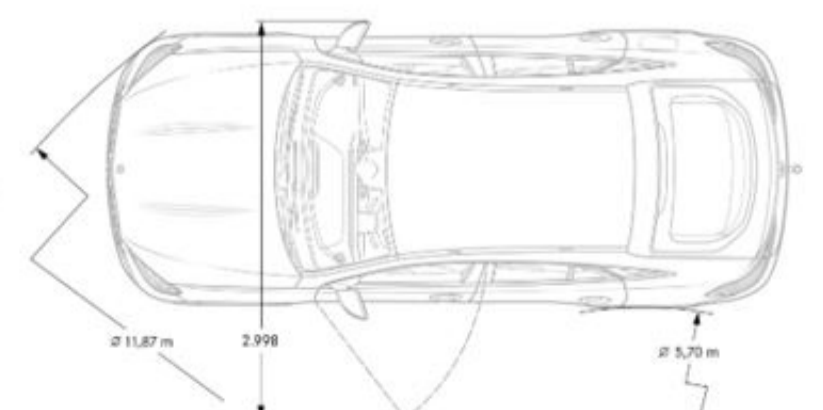

Specifications

GLE53C4

Chassis

Drivetrain

Transmission AMG SPEEDSHIFT TCT 9-speed automatic transmission

Drive Configuration All-wheel drive

Engine

Engine Configuration AMG-Enhanced 3.0L I6 Turbo Engine with Hybrid Assist

ICE Power (hp) 429 hp

Torque (lb-ft) 413 lb-ft

Fuel Requirement (Octane) 91

Fuel Tank Size (gallons) 22.5

Displacement (cc) 2,999

Performance

Acceleration 0-60pmg (sec) 4.9

Top Speed (mph) 155(icw R01)

Transmission Speeds 9

Electric Motor (hp), System Output (hp) 21

Electric Motor (lb-ft), System Torque (lb-ft) 184

Maximum Load (lbs) TBD

Towing Capacity (lbs) 7,700

Fuel Economy

City Fuel Economy 18

Highway Fuel Economy 22

Emission Certification 20

Exterior Dimensions

Vehicle Length (in.) 195.3

Vehicle Height (in.) 67.7

Vehicle Width w/ exterior mirrors (in.) 84.9

Wheelbase (in.) 115.6

Curb Weight (lbs) 5,258

Track Width Front/Rear (in.) 66.18/67.71

Interior Dimensions

Cargo Capacity TBA

Trunk Size TBA