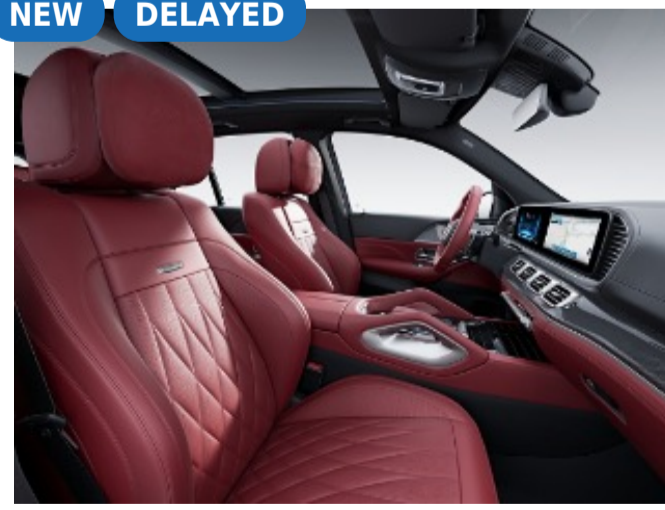

NEW DELAYED

967 - MANUFAKTUR Signature Carmine Red

Must have DD6 Delayed for ordering until June 21st (production - 2nd decade of September)