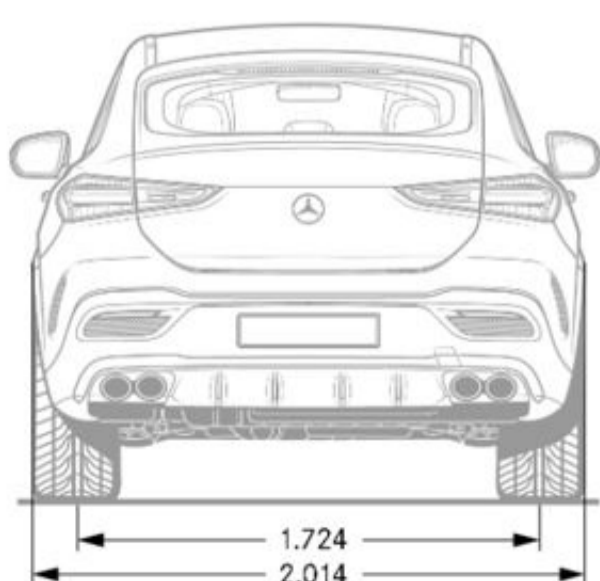

Emission Certification 20

Exterior Dimensions

Vehicle Length (in.) 195.3

Vehicle Height (in.) 67.7

Vehicle Width w/ exterior mirrors (in.) 84.9

Wheelbase (in.) 115.6

Curb Weight (lbs) 5,258

Track Width Front/Rear (in.) 66.18/67.71

Interior Dimensions

Cargo Capacity TBA

Trunk Size TBA

Chassis

Drivetrain

Transmission	AMG SPEEDSHIFT TCT 9-speed automatic transmission
Drive Configuration	All-wheel drive

Engine

Engine Configuration	Handcrafted AMG 4.0L V8 Bi-Turbo Engine with Hybrid Assist
ICE Power (hp)	603 hp
Torque (lb-ft)	627 lb-ft
Fuel Requirement (Octane)	91
Fuel Tank Size (gallons)	22.5
Displacement (cc)	3,982