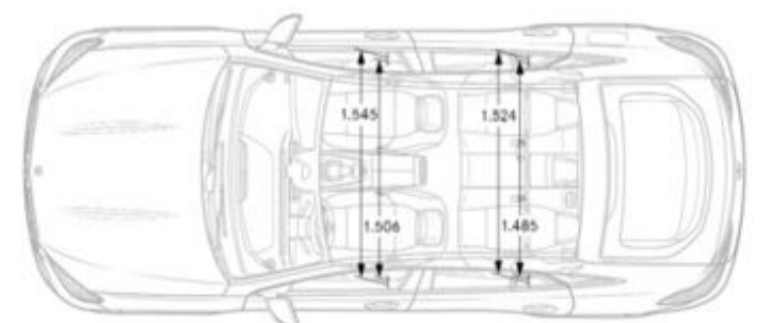

Specifications

GLE53C4

Chassis

Drivetrain

Transmission AMG SPEEDSHIFT TCT 9-speed automatic transmission

Drive Configuration All-wheel drive

Engine

Engine Configuration AMG-Enhanced 3.0L I6 Turbo Engine with Hybrid Assist

ICE Power (hp) 429 hp

Torque (lb-ft) 413 lb-ft

Fuel Requirement (Octane) 91

Fuel Tank Size (gallons) 22.5

Displacement (cc) 2,999

Performance

Acceleration 0-60pmg (sec) 4.9

Top Speed (mph) 155(icw R01)

Transmission Speeds 9

Electric Motor (hp), System Output (hp) 21

Electric Motor (lb-ft), System Torque (lb-ft) 184

Maximum Load (lbs) TBD

Towing Capacity (lbs) 7,700

Fuel Economy

City Fuel Economy 18

Highway Fuel Economy 22

Emission Certification 20

Exterior Dimensions

Vehicle Length (in.) 195.3

Vehicle Height (in.) 67.7

Vehicle Width w/ exterior mirrors (in.) 84.9

Wheelbase (in.) 115.6

Curb Weight (lbs) 5,258

Track Width Front/Rear (in.) 66.18/67.71

Interior Dimensions

Cargo Capacity TBA

Trunk Size TBA