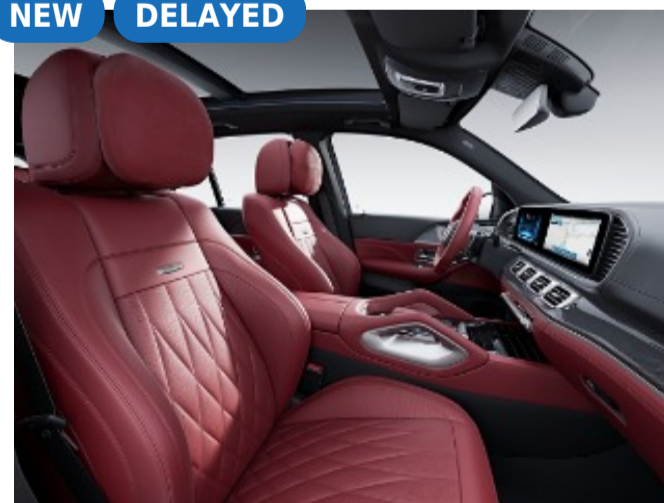

## MANUFAKTUR Signature Nappa Leather

**962 - MANUFAKTUR Signature Yacht Blue**

Must Have DD6

**964 - MANUFAKTUR Signature Truffle Brown**

Must have DD6

**967 - MANUFAKTUR Signature Carmine Red**

Must have DD6 Delayed for ordering until June 21st (production - 2nd decade of September)