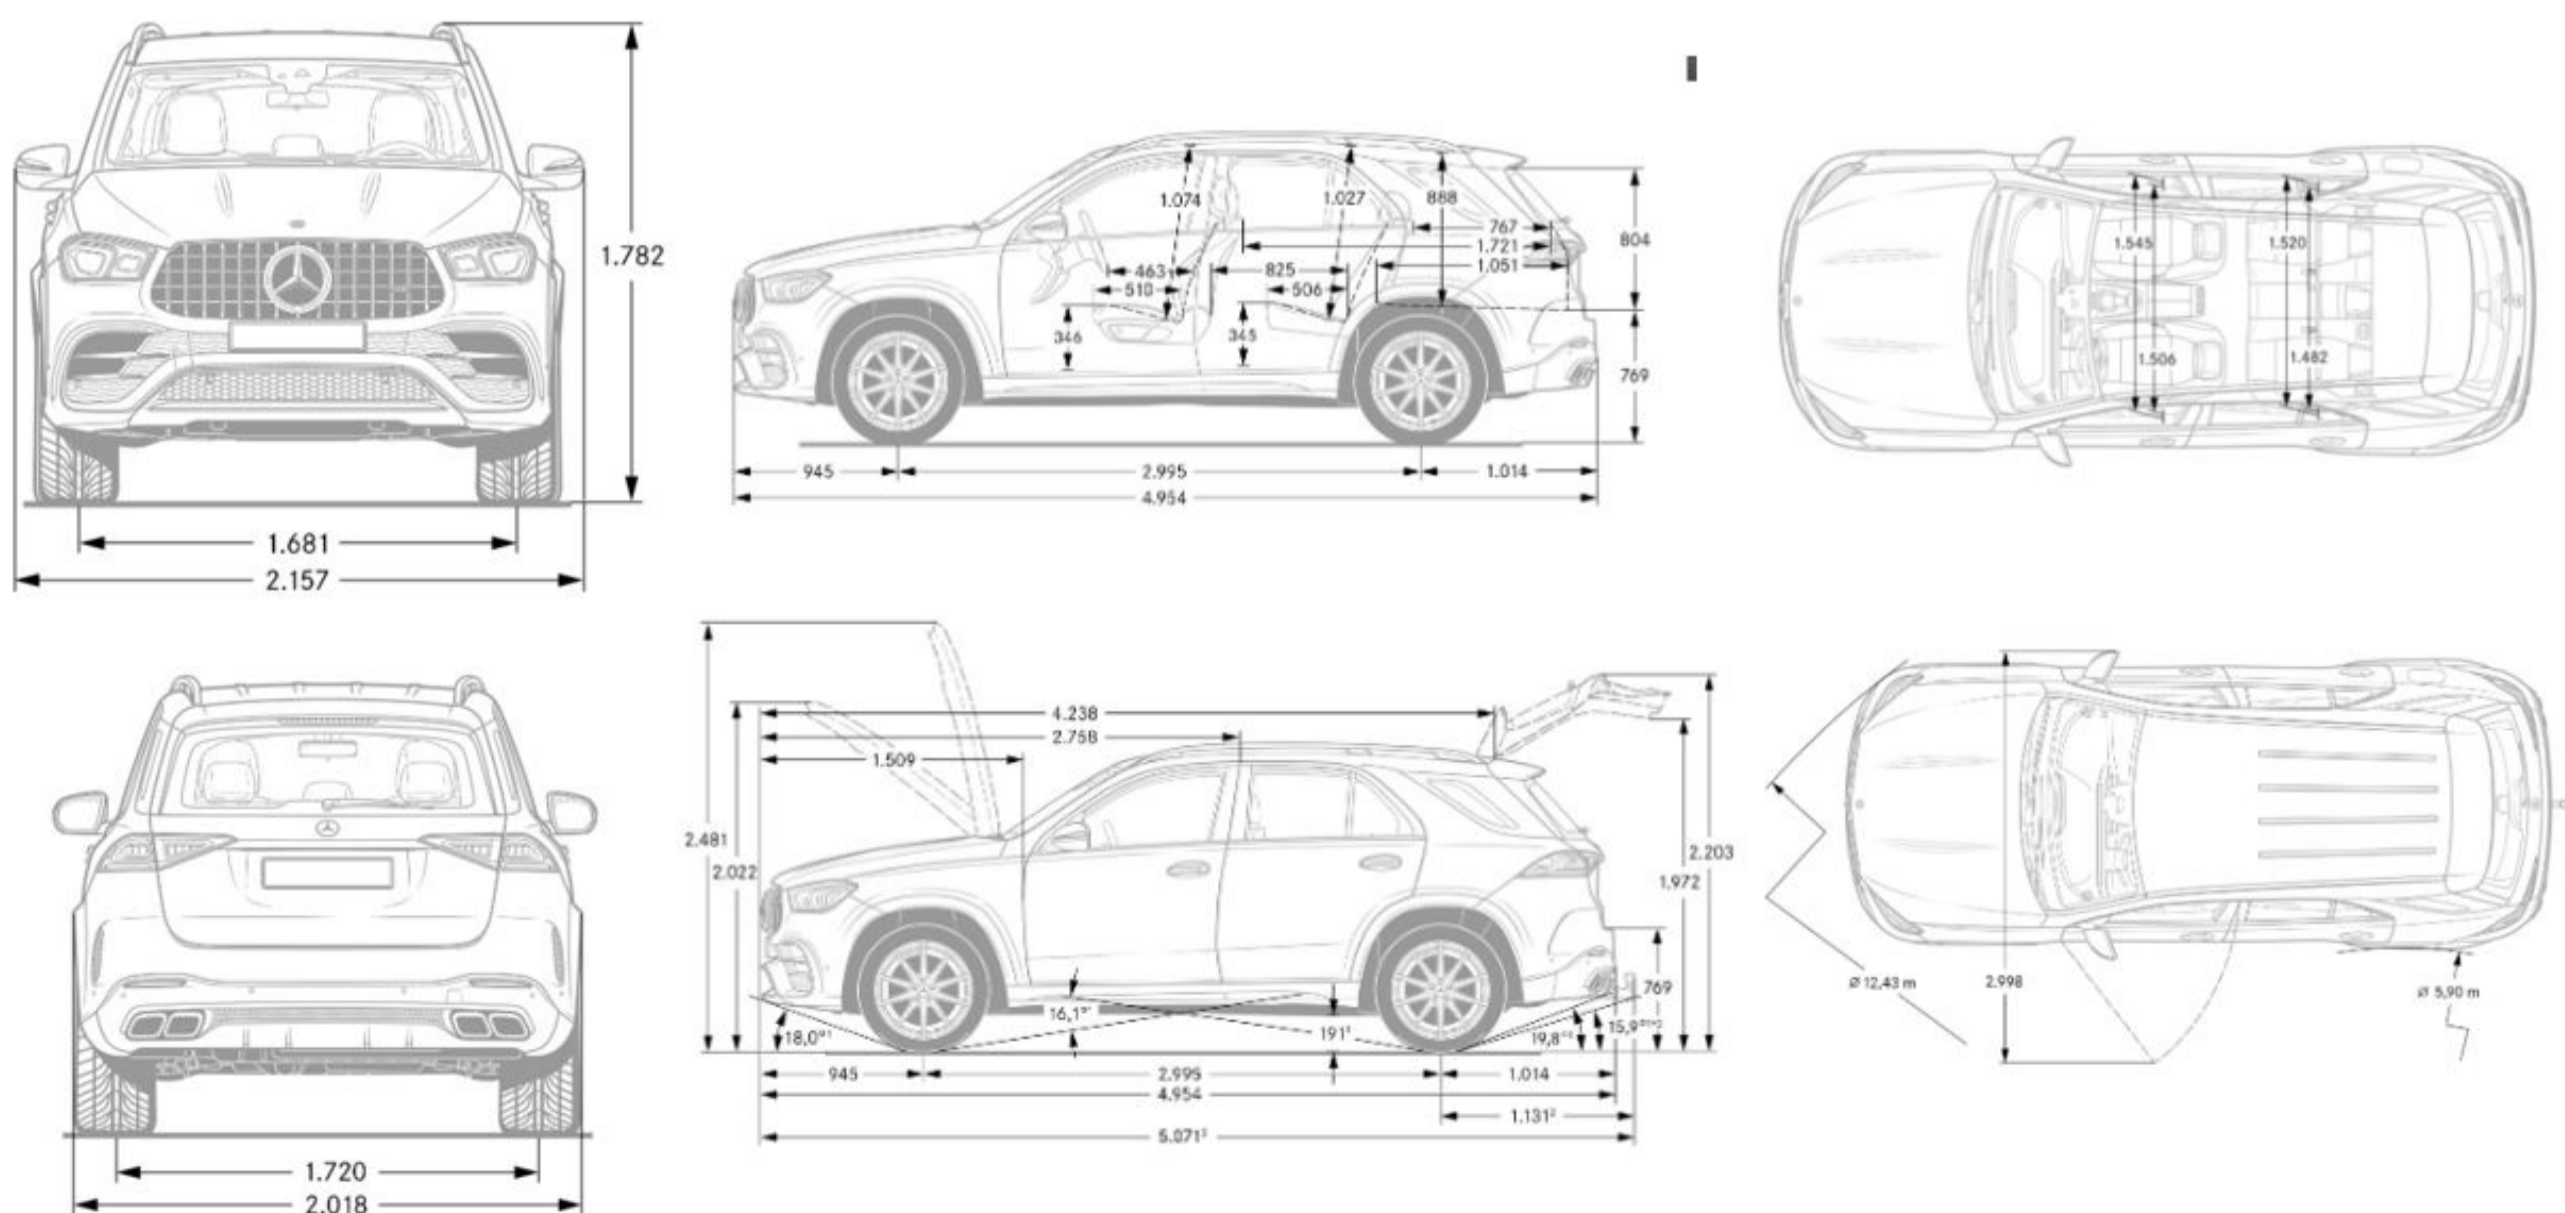

Chassis

Drivetrain

Transmission	AMG SPEEDSHIFT TCT 9-speed automatic transmission
Drive Configuration	All-wheel drive

Engine

Engine Configuration	Handcrafted AMG 4.0L V8 Bi-Turbo Engine with Hybrid Assist
ICE Power (hp)	603 hp
Torque (lb-ft)	627 lb-ft
Compression Ratio	10.5 : 1
Fuel Requirement (Octane)	91
Fuel Tank Size (gallons)	22.5
Displacement (cc)	3,982

Performance

Acceleration 0-60pmg (sec)	3.7
Top Speed (mph)	174
Transmission Speeds	9
Electric Motor (hp), System Output (hp)	21
Electric Motor (lb-ft), System Torque (lb-ft)	184
Maximum Load (lbs)	TBD
Towing Capacity (lbs)	7,700 lbs

Fuel Economy

City Fuel Economy	15
Highway Fuel Economy	19
Emission Certification	16

Exterior Dimensions

Vehicle Length (in.)	195
Vehicle Height (in.)	70.2
Vehicle Width w/ exterior mirrors (in.)	84.92
Wheelbase (in.)	117.9
Curb Weight (lbs)	5,578
Track Width Front/Rear (in.)	66.65/67.72

Interior Dimensions

Cargo Capacity	TBA
Trunk Size	TBA