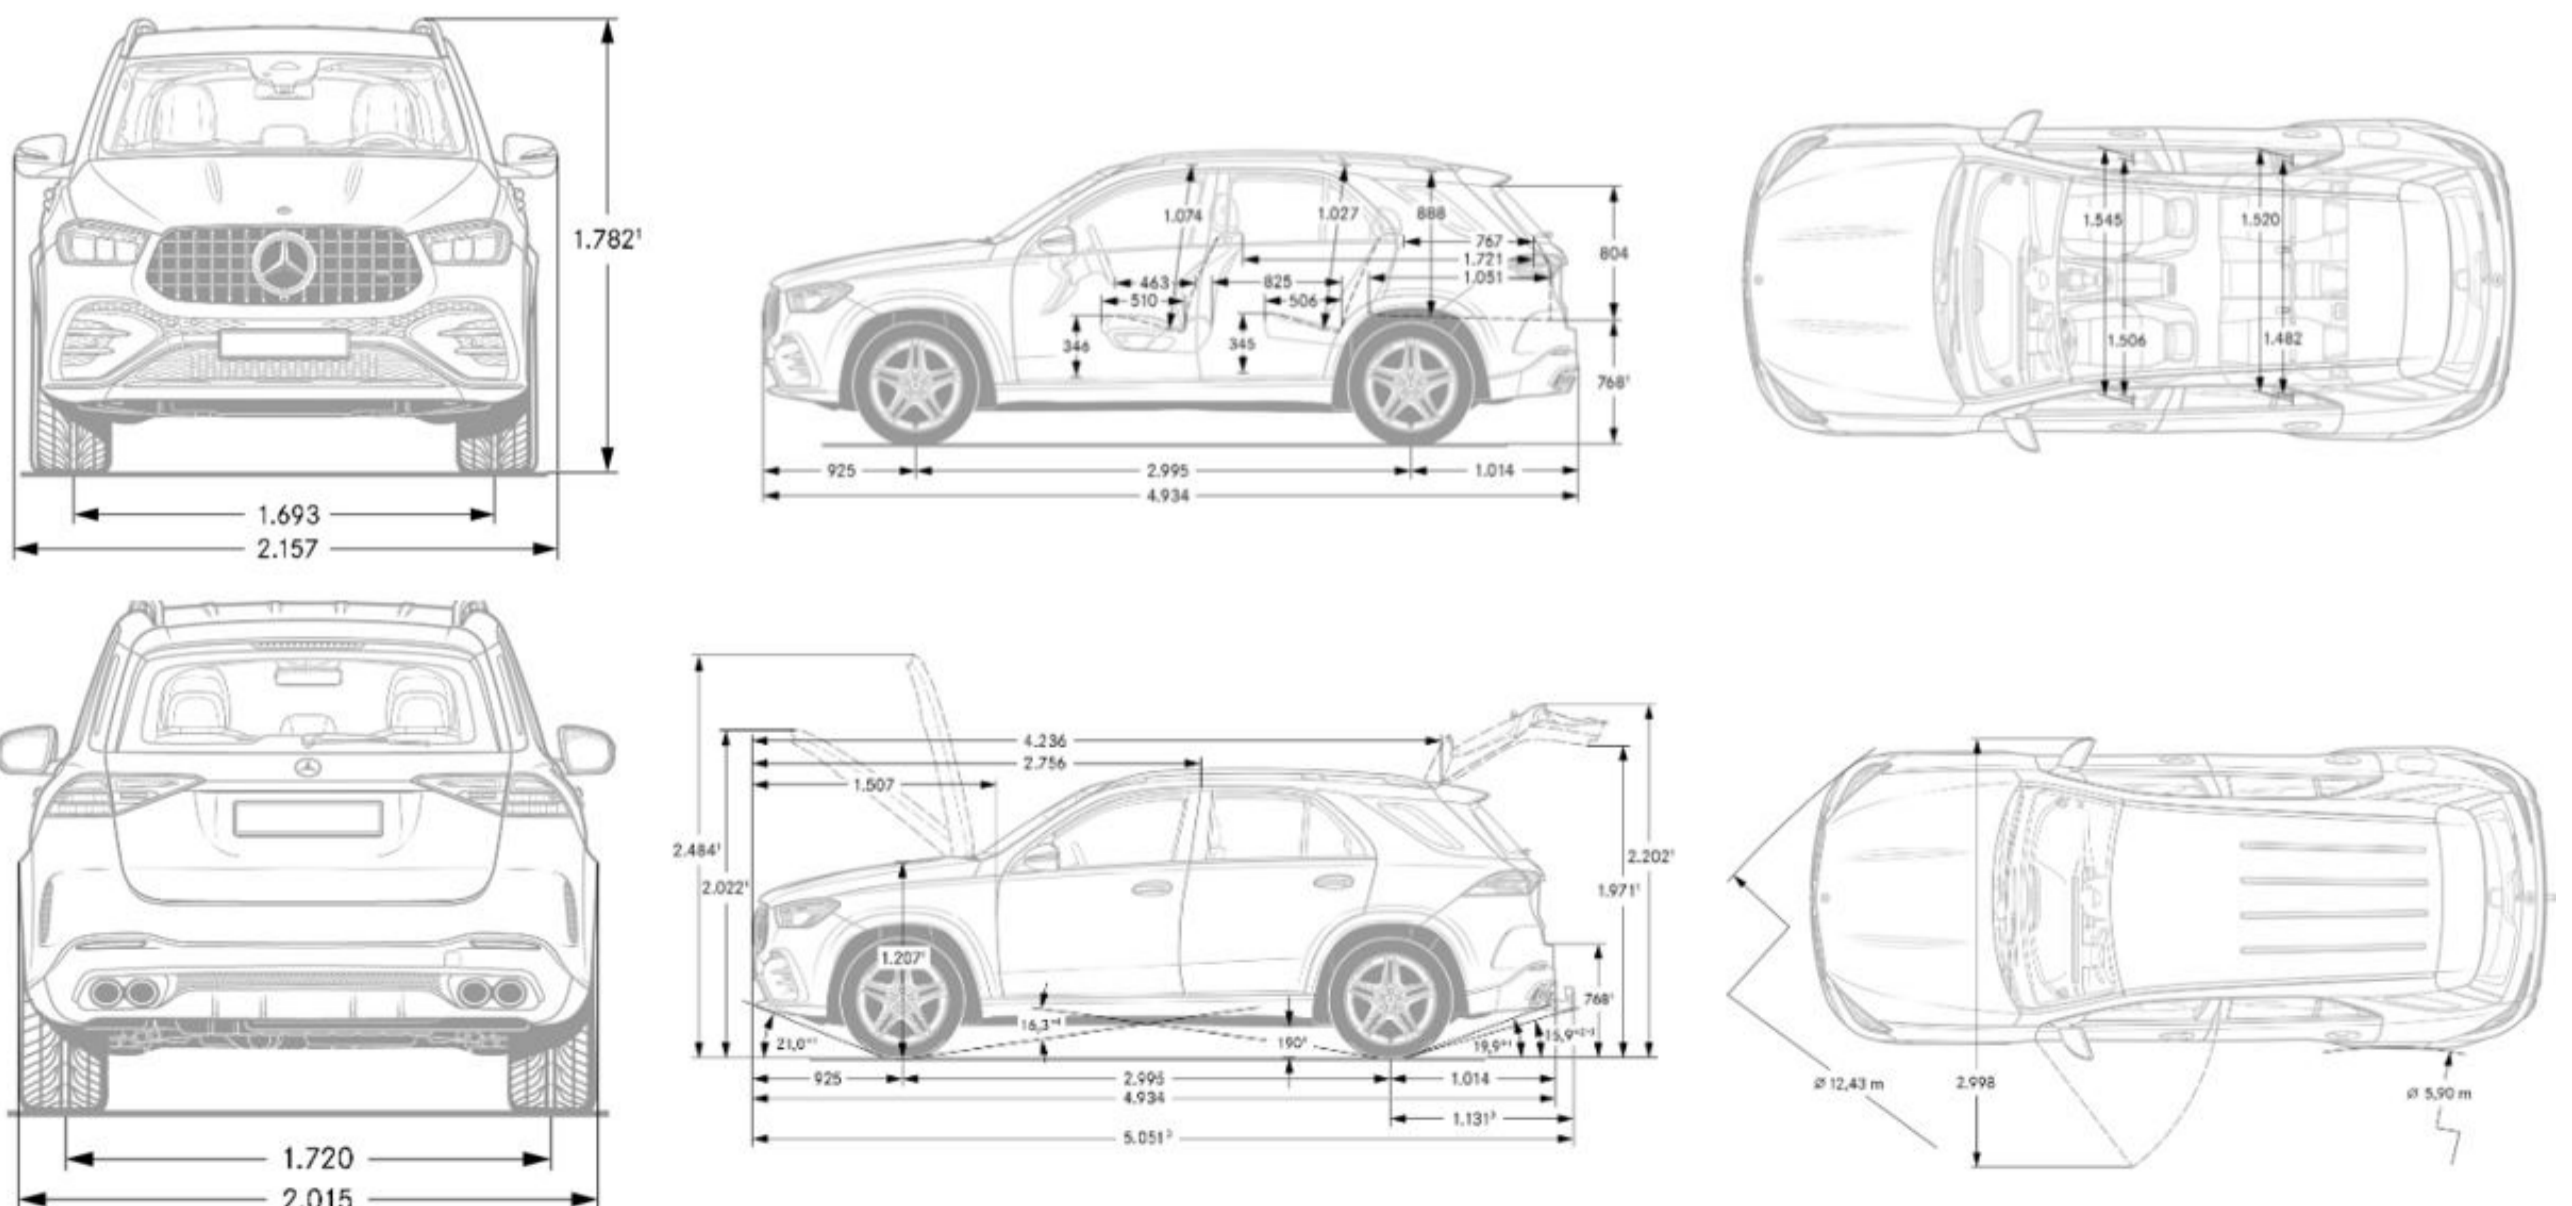

Specifications

GLE53W4

Chassis

Drivetrain

Transmission	AMG SPEEDSHIFT TCT 9-speed automatic transmission
Drive Configuration	All-wheel drive

Engine

Engine Configuration	AMG-Enhanced 3.0L I6 Turbo Engine with Hybrid Assist
ICE Power (hp)	429 hp
Torque (lb-ft)	413 lb-ft
Compression Ratio	10.5 : 1
Fuel Requirement (Octane)	91
Fuel Tank Size (gallons)	22.5
Displacement (cc)	2,999

Performance

Acceleration 0-60mpg (sec)	4.9
Top Speed (mph)	155(icw R01)
Transmission Speeds	9
Electric Motor (hp), System Output (hp)	21
Electric Motor (lb-ft), System Torque (lb-ft)	148
Maximum Load (lbs)	TBD
Towing Capacity (lbs)	7,700 lbs

Fuel Economy

City Fuel Economy	18
Highway Fuel Economy	23
Emission Certification	20

Exterior Dimensions

Vehicle Length (in.)	194.4
Vehicle Height (in.)	70.2
Vehicle Width w/ exterior mirrors (in.)	84.9
Wheelbase (in.)	117.9
Curb Weight (lbs)	5,280
Track Width Front/Rear (in.)	66.18/67.91

Interior Dimensions

Cargo Capacity	TBA
Trunk Size	TBA