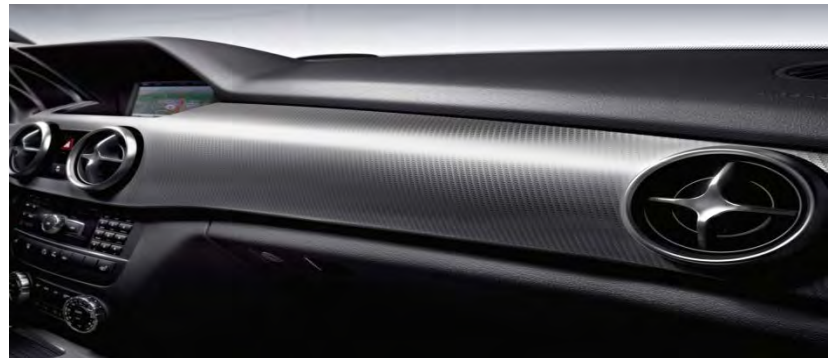

# MY15 GLK-Class Trim

- 731 – Burl Walnut Wood Trim  
(Standard)

- 736 – Black Ash Wood Trim  
(\$ 160.00)

- 739 – Aluminum Trim  
(no charge)

- Only available with Black or Ash/Black MB-Tex