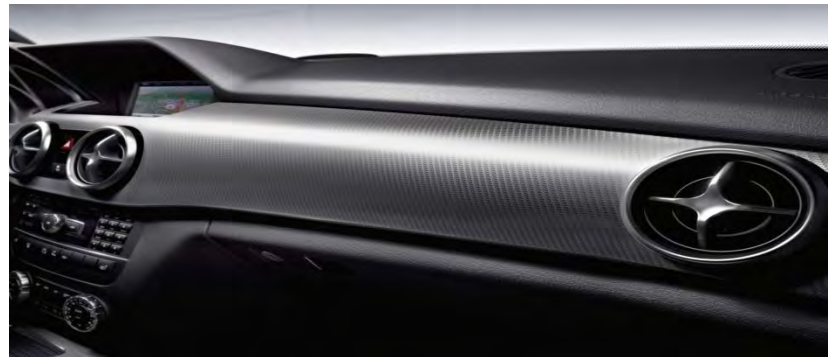

# MY15 GLK-Class Trim

- 731 – Burl Walnut Wood Trim  
(Standard)

- 736 – Black Ash Wood Trim  
(\$ 160.00)

- 739 – Aluminum Trim  
(no charge)

- Only available with Black or Ash/Black MB-Tex