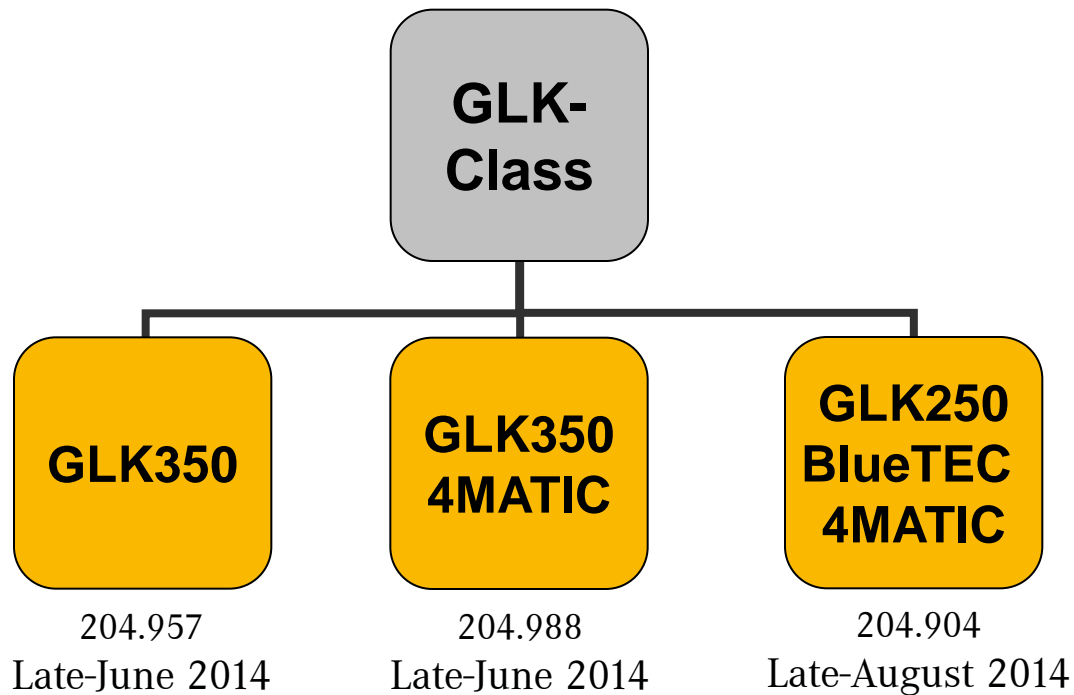

MY15 GLK-Class Portfolio