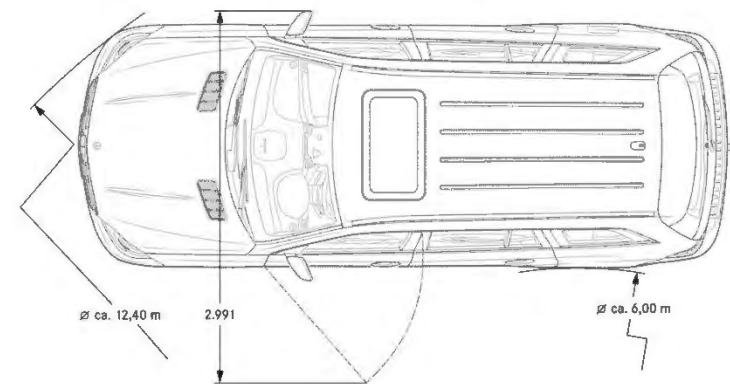

Specifications* – GLS 450 4M