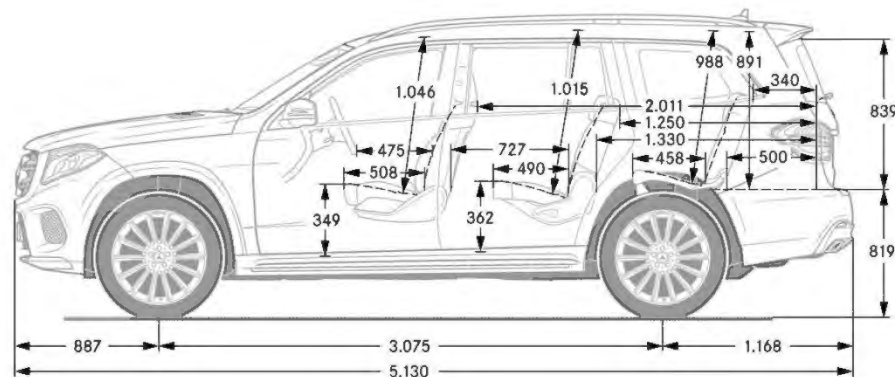

Specifications* – GLS 550 4M