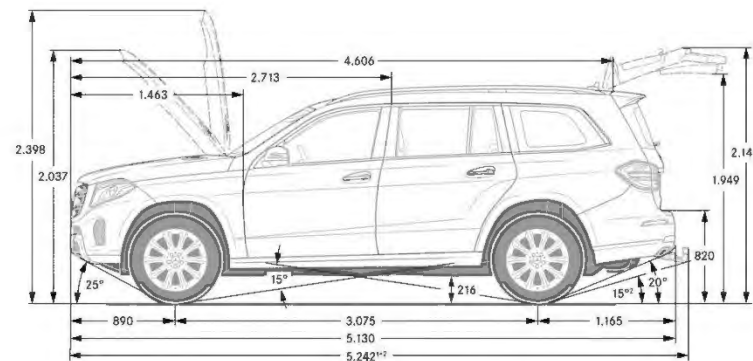

Specifications* – GLS 450 4M