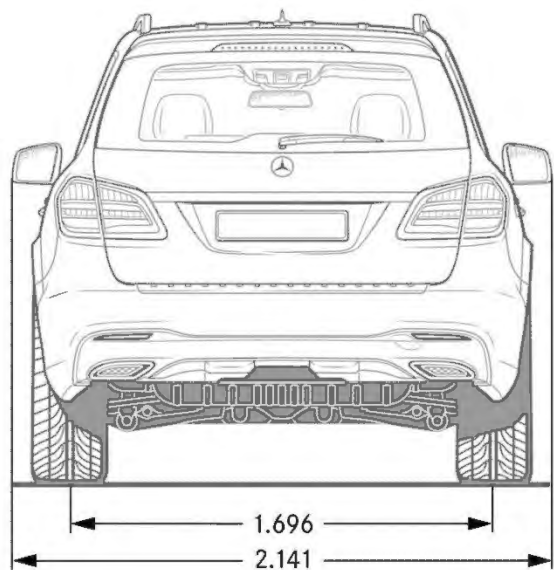

Specifications* – GLS 550 4M