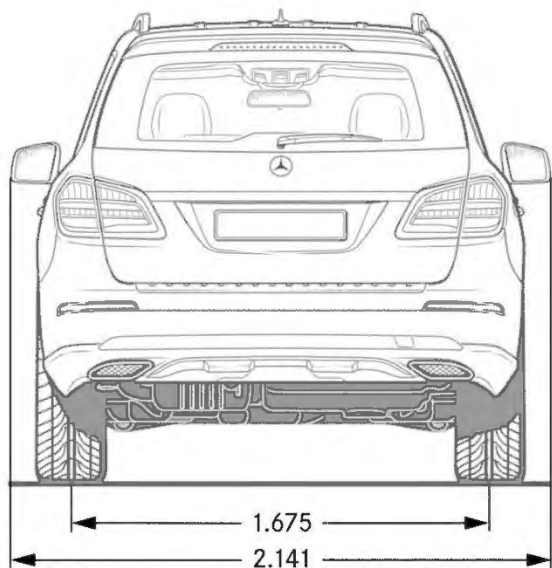

Specifications* – GLS 450 4M