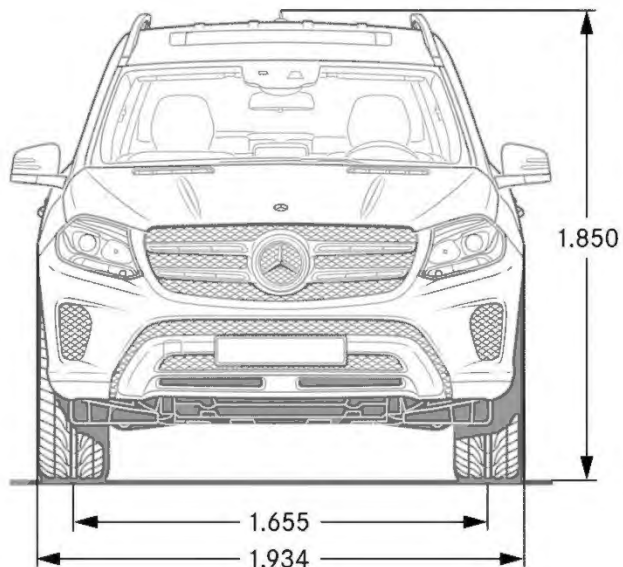

Specifications* – GLS 450 4M