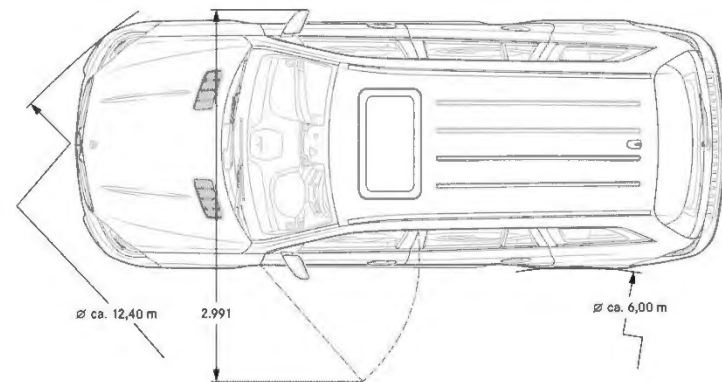

Specifications* – GLS 550 4M