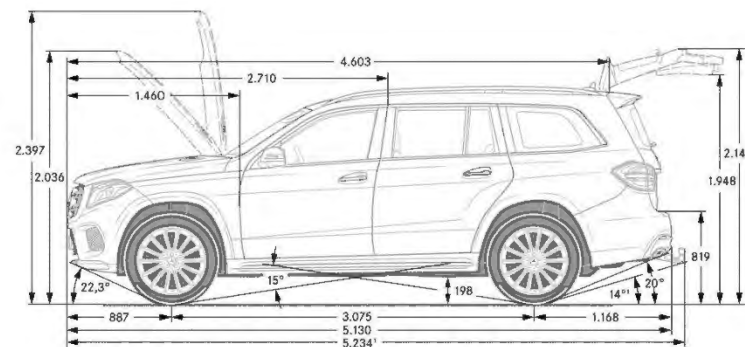

Specifications* – GLS 550 4M