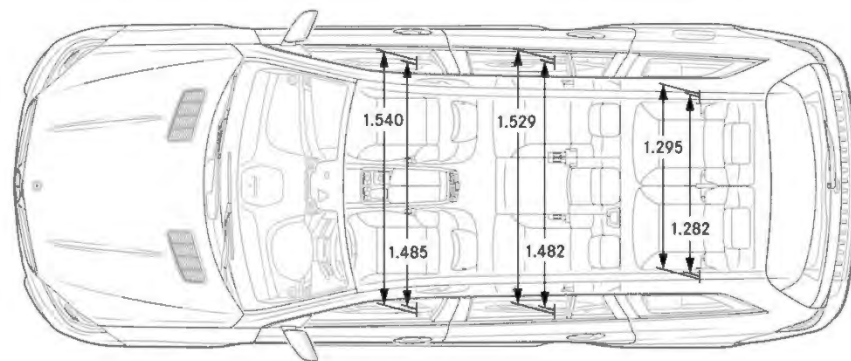

Specifications* – GLS 550 4M