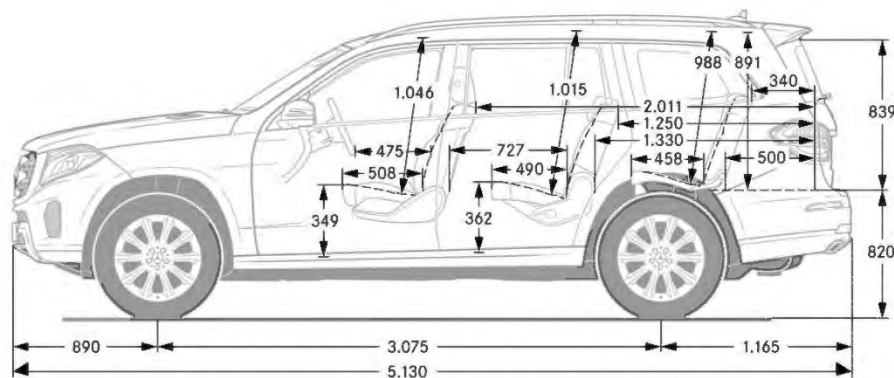

Specifications* – GLS 450 4M