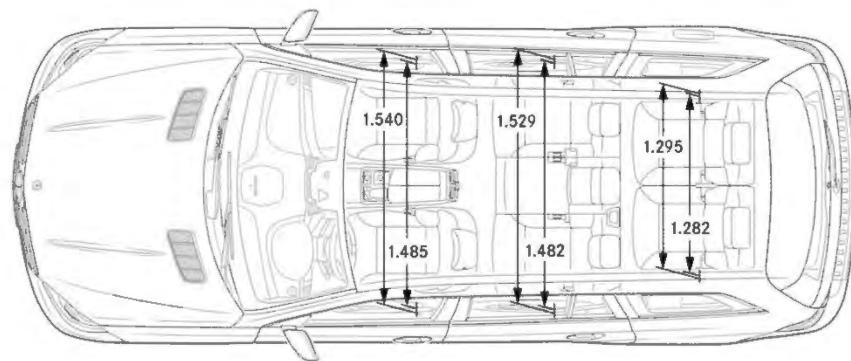

Specifications* – GLS 450 4M