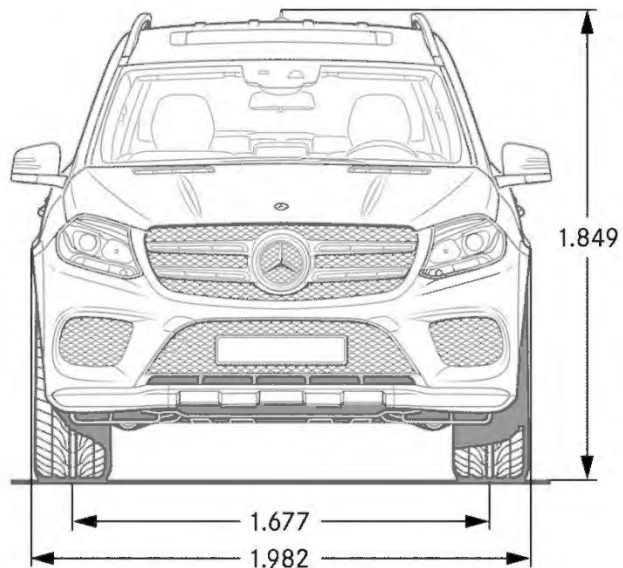

Specifications* – GLS 550 4M