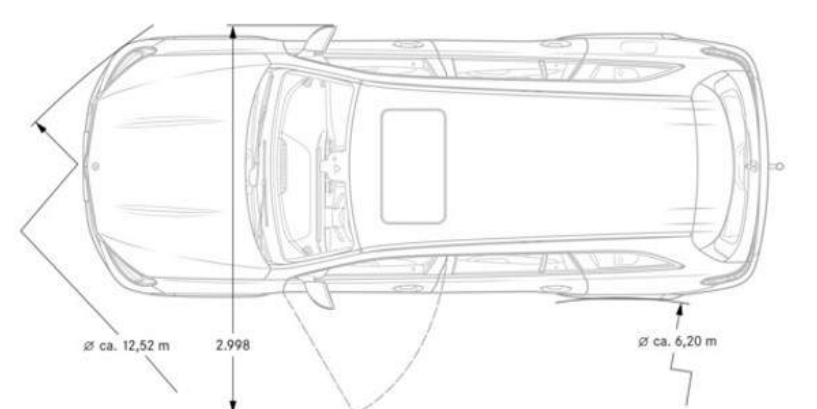

Drivetrain

Transmission	9G-TRONIC 9-Speed Automatic Transmission
Drive Configuration	All-wheel drive
Transmission Speeds	9

Engine

Engine Configuration	4.0L V8 Bi-Turbo Engine with EQ-Boost
Power (hp)	483 hp
Torque (lb-ft)	516 lb-ft
Compression Ratio	10.5:1
Construction	N/A
Fuel Requirement (Octane)	91
Fuel Tank Size (gallons)	23.8
Electric Motor (hp), System Output (hp)	21
Electric Motor (lb-ft), System Torque (lb-ft)	184
Displacement (cc)	3,982

Performance

Acceleration	0-60 mph 5.2 sec
Top Speed (mph)	130

Fuel Economy

Fuel Economy	16 mpg Cty/ 21 mpg Hwy/18 mpg Comb

Exterior Dimensions

Vehicle Length (in.)	205.2
Vehicle Height (in.)	71.8
Vehicle Width w/ Exterior Mirrors (in.)	84.9
Wheelbase (in.)	123.4
Coefficient of Drag	N/A
Curb Weight (lbs)	5,754
Track Width Front/Rear	67.1/68.2
Towing Capacity	7700

Interior Dimensions

Passenger Capacity	6/7
Headroom (front)	39,4 in.
Legroom (front)	40.3 in.
Shoulder Room (front)	59.3 in.
Headroom (rear)	40.2 in.
Legroom (Rear)	41.9 in.
Shoulder Room (Rear)	58.5 in.
Cargo Capacity	17.4 in.
Trunk Size	48.7 cu ft