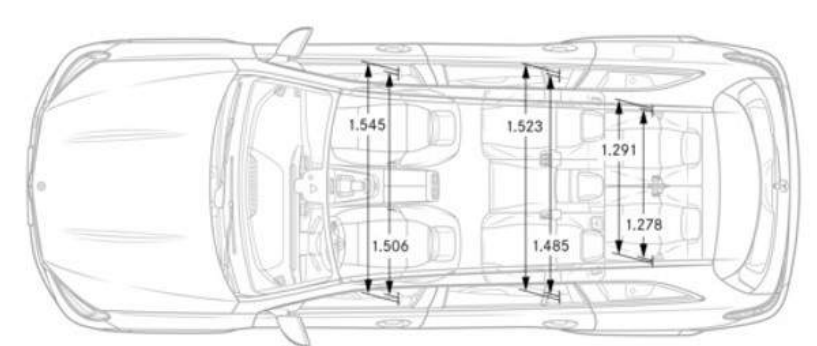

Drivetrain

Transmission	9G-TRONIC 9-Speed Automatic Transmission
Drive Configuration	All-wheel drive
Transmission Speeds	9

Engine

Engine Configuration	4.0L V8 Bi-Turbo Engine with EQ-Boost
Power (hp)	483 hp
Torque (lb-ft)	516 lb-ft
Compression Ratio	10.5:1
Construction	N/A
Fuel Requirement (Octane)	91
Fuel Tank Size (gallons)	23.8
Electric Motor (hp), System Output (hp)	21
Electric Motor (lb-ft), System Torque (lb-ft)	184
Displacement (cc)	3,982

Performance

Acceleration	0-60 mph 5.2 sec
Top Speed (mph)	130

Fuel Economy

Fuel Economy	16 mpg Cty/ 21 mpg Hwy/18 mpg Comb

Exterior Dimensions

Vehicle Length (in.)	205.2
Vehicle Height (in.)	71.8
Vehicle Width w/ Exterior Mirrors (in.)	84.9
Wheelbase (in.)	123.4
Coefficient of Drag	N/A
Curb Weight (lbs)	5,754
Track Width Front/Rear	67.1/68.2
Towing Capacity	7700

Interior Dimensions

Passenger Capacity	6/7
Headroom (front)	39,4 in.
Legroom (front)	40.3 in.
Shoulder Room (front)	59.3 in.
Headroom (rear)	40.2 in.
Legroom (Rear)	41.9 in.
Shoulder Room (Rear)	58.5 in.
Cargo Capacity	17.4 in.
Trunk Size	48.7 cu ft