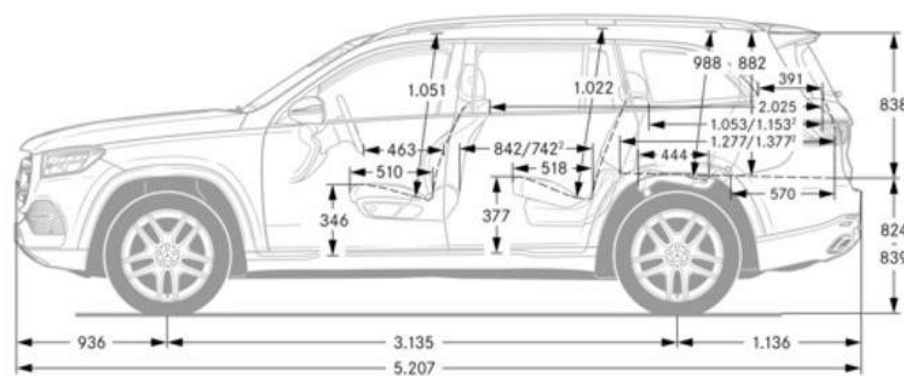

Specifications

GLS450W4

Drivetrain

Transmission	9G-TRONIC 9-Speed Automatic Transmission
Drive Configuration	All-wheel drive
Transmission Speeds	9

Engine

Engine Configuration	3.0L Inline-6 Turbo Engine with EQ-Boost
Power (hp)	362 hp
Torque (lb-ft)	369 lb-ft
Compression Ratio	10.5:1
Fuel Tank Size (gallons)	23.8
Fuel Requirement (Octane)	91
Electric Motor (hp), System Output (hp)	21
Electric Motor (lb-ft), System Torque (lb-ft)	184
Displacement (cc)	2,999

Performance

Acceleration	0-60mph 5.9 sec
Top Speed (mph)	130

Fuel Economy

Fuel Economy	19 mpg Cty/ 23 mpg Hwy/ 21 mpg Comb

Exterior Dimensions

Vehicle Length (in.)	205
Vehicle Height (in.)	71.8
Vehicle Width w/ Exterior Mirrors (in.)	84.9
Wheelbase (in.)	123.4
Coefficient of Drag	N/A
Curb Weight (lbs)	5,467
Maximum Load (lbs)	TBD
Track Width Front/Rear	65.7/66.6
Towing Capacity (lbs)	7,700

Interior Dimensions

Passenger Capacity	6/7
Headroom (front)	39.4 in.
Legroom (front)	40.3 in.
Shoulder Room (front)	59.3 in.
Headroom (rear)	40.2 in.
Legroom (Rear)	41.9 in.
Shoulder Room (Rear)	58.5 in.
Cargo Capacity	17.4 in.
Trunk Size	48.7 cu ft