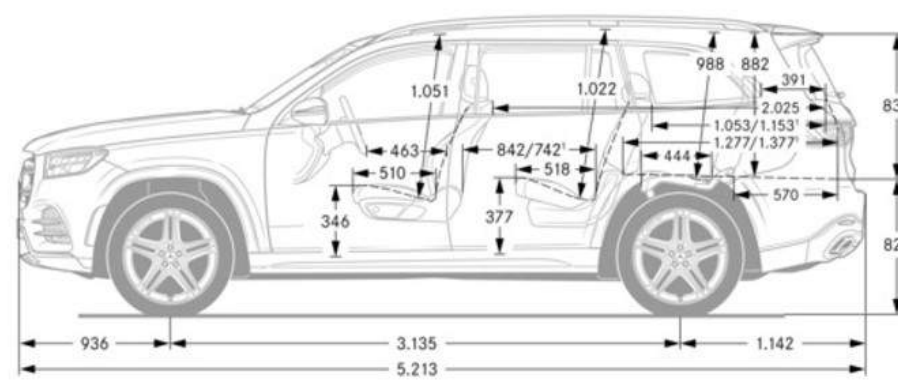

Drivetrain

Transmission	9G-TRONIC 9-Speed Automatic Transmission
Drive Configuration	All-wheel drive
Transmission Speeds	9

Engine

Engine Configuration	4.0L V8 Bi-Turbo Engine with EQ-Boost
Power (hp)	483 hp
Torque (lb-ft)	516 lb-ft
Compression Ratio	10.5:1
Construction	N/A
Fuel Requirement (Octane)	91
Fuel Tank Size (gallons)	23.8
Electric Motor (hp), System Output (hp)	21
Electric Motor (lb-ft), System Torque (lb-ft)	184
Displacement (cc)	3,982

Performance

Acceleration	0-60 mph 5.2 sec
Top Speed (mph)	130

Fuel Economy

Fuel Economy	16 mpg Cty/ 21 mpg Hwy/18 mpg Comb

Exterior Dimensions

Vehicle Length (in.)	205.2
Vehicle Height (in.)	71.8
Vehicle Width w/ Exterior Mirrors (in.)	84.9
Wheelbase (in.)	123.4
Coefficient of Drag	N/A
Curb Weight (lbs)	5,754
Track Width Front/Rear	67.1/68.2
Towing Capacity	7700

Interior Dimensions

Passenger Capacity	6/7
Headroom (front)	39,4 in.
Legroom (front)	40.3 in.
Shoulder Room (front)	59.3 in.
Headroom (rear)	40.2 in.
Legroom (Rear)	41.9 in.
Shoulder Room (Rear)	58.5 in.
Cargo Capacity	17.4 in.
Trunk Size	48.7 cu ft