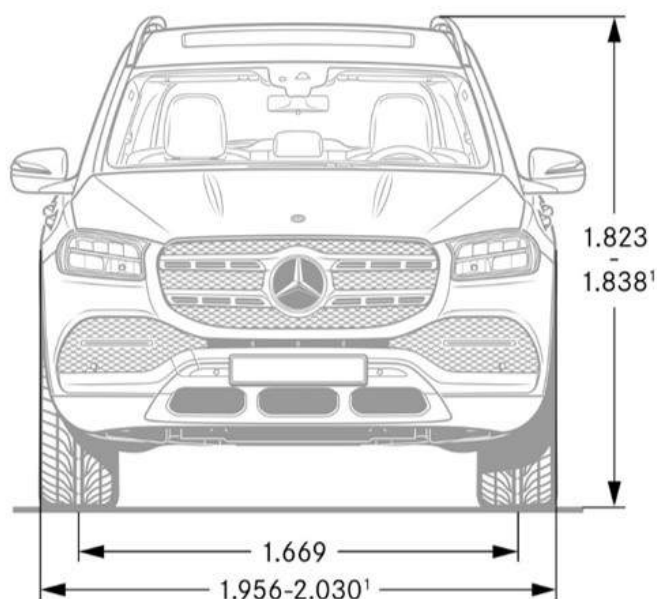

Specifications

GLS450W4

Drivetrain

Transmission	9G-TRONIC 9-Speed Automatic Transmission
Drive Configuration	All-wheel drive
Transmission Speeds	9

Engine

Engine Configuration	3.0L Inline-6 Turbo Engine with EQ-Boost
Power (hp)	362 hp
Torque (lb-ft)	369 lb-ft
Compression Ratio	10.5:1
Fuel Tank Size (gallons)	23.8
Fuel Requirement (Octane)	91
Electric Motor (hp), System Output (hp)	21
Electric Motor (lb-ft), System Torque (lb-ft)	184
Displacement (cc)	2,999

Performance

Acceleration	0-60mph 5.9 sec
Top Speed (mph)	130

Fuel Economy

Fuel Economy	19 mpg Cty/ 23 mpg Hwy/ 21 mpg Comb

Exterior Dimensions

Vehicle Length (in.)	205
Vehicle Height (in.)	71.8
Vehicle Width w/ Exterior Mirrors (in.)	84.9
Wheelbase (in.)	123.4
Coefficient of Drag	N/A
Curb Weight (lbs)	5,467
Maximum Load (lbs)	TBD
Track Width Front/Rear	65.7/66.6
Towing Capacity (lbs)	7,700

Interior Dimensions

Passenger Capacity	6/7
Headroom (front)	39.4 in.
Legroom (front)	40.3 in.
Shoulder Room (front)	59.3 in.
Headroom (rear)	40.2 in.
Legroom (Rear)	41.9 in.
Shoulder Room (Rear)	58.5 in.
Cargo Capacity	17.4 in.
Trunk Size	48.7 cu ft