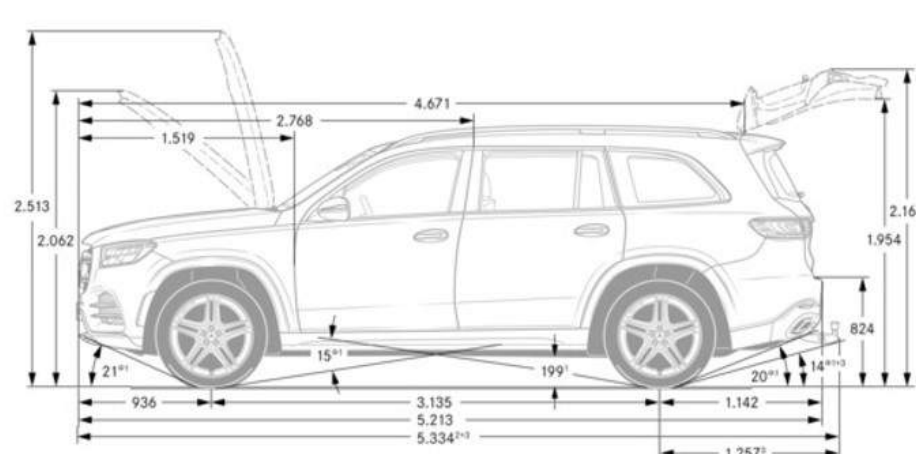

Drivetrain

Transmission	9G-TRONIC 9-Speed Automatic Transmission
Drive Configuration	All-wheel drive
Transmission Speeds	9

Engine

Engine Configuration	4.0L V8 Bi-Turbo Engine with EQ-Boost
Power (hp)	483 hp
Torque (lb-ft)	516 lb-ft
Compression Ratio	10.5:1
Construction	N/A
Fuel Requirement (Octane)	91
Fuel Tank Size (gallons)	23.8
Electric Motor (hp), System Output (hp)	21
Electric Motor (lb-ft), System Torque (lb-ft)	184
Displacement (cc)	3,982

Performance

Acceleration	0-60 mph 5.2 sec
Top Speed (mph)	130

Fuel Economy

Fuel Economy	16 mpg Cty/ 21 mpg Hwy/18 mpg Comb

Exterior Dimensions

Vehicle Length (in.)	205.2
Vehicle Height (in.)	71.8
Vehicle Width w/ Exterior Mirrors (in.)	84.9
Wheelbase (in.)	123.4
Coefficient of Drag	N/A
Curb Weight (lbs)	5,754
Track Width Front/Rear	67.1/68.2
Towing Capacity	7700

Interior Dimensions

Passenger Capacity	6/7
Headroom (front)	39,4 in.
Legroom (front)	40.3 in.
Shoulder Room (front)	59.3 in.
Headroom (rear)	40.2 in.
Legroom (Rear)	41.9 in.
Shoulder Room (Rear)	58.5 in.
Cargo Capacity	17.4 in.
Trunk Size	48.7 cu ft