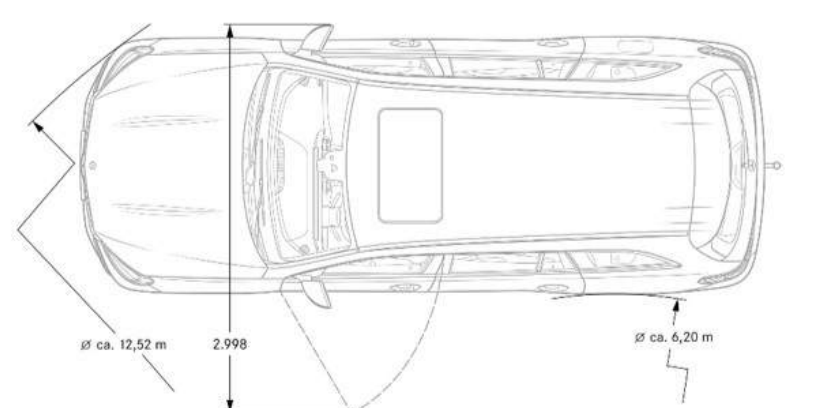

Specifications

GLS450W4

Drivetrain

Transmission	9G-TRONIC 9-Speed Automatic Transmission
Drive Configuration	All-wheel drive
Transmission Speeds	9

Engine

Engine Configuration	3.0L Inline-6 Turbo Engine with EQ-Boost
Power (hp)	362 hp
Torque (lb-ft)	369 lb-ft
Compression Ratio	10.5:1
Fuel Tank Size (gallons)	23.8
Fuel Requirement (Octane)	91
Electric Motor (hp), System Output (hp)	21
Electric Motor (lb-ft), System Torque (lb-ft)	184
Displacement (cc)	2,999

Performance

Acceleration	0-60mph 5.9 sec
Top Speed (mph)	130

Fuel Economy

Fuel Economy	19 mpg Cty/ 23 mpg Hwy/ 21 mpg Comb

Exterior Dimensions

Vehicle Length (in.)	205
Vehicle Height (in.)	71.8
Vehicle Width w/ Exterior Mirrors (in.)	84.9
Wheelbase (in.)	123.4
Coefficient of Drag	N/A
Curb Weight (lbs)	5,467
Maximum Load (lbs)	TBD
Track Width Front/Rear	65.7/66.6
Towing Capacity (lbs)	7,700

Interior Dimensions

Passenger Capacity	6/7
Headroom (front)	39.4 in.
Legroom (front)	40.3 in.
Shoulder Room (front)	59.3 in.
Headroom (rear)	40.2 in.
Legroom (Rear)	41.9 in.
Shoulder Room (Rear)	58.5 in.
Cargo Capacity	17.4 in.
Trunk Size	48.7 cu ft