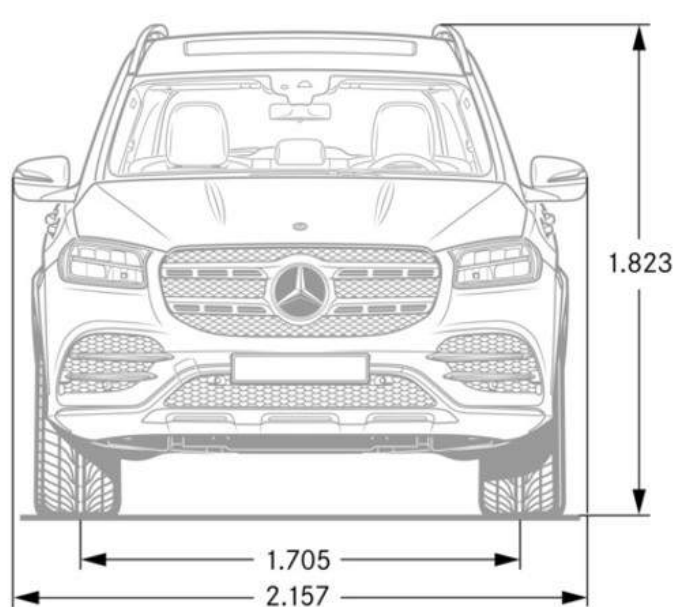

Drivetrain

Transmission	9G-TRONIC 9-Speed Automatic Transmission
Drive Configuration	All-wheel drive
Transmission Speeds	9

Engine

Engine Configuration	4.0L V8 Bi-Turbo Engine with EQ-Boost
Power (hp)	483 hp
Torque (lb-ft)	516 lb-ft
Compression Ratio	10.5:1
Construction	N/A
Fuel Requirement (Octane)	91
Fuel Tank Size (gallons)	23.8
Electric Motor (hp), System Output (hp)	21
Electric Motor (lb-ft), System Torque (lb-ft)	184
Displacement (cc)	3,982

Performance

Acceleration	0-60 mph 5.2 sec
Top Speed (mph)	130

Fuel Economy

Fuel Economy	16 mpg Cty/ 21 mpg Hwy/18 mpg Comb

Exterior Dimensions

Vehicle Length (in.)	205.2
Vehicle Height (in.)	71.8
Vehicle Width w/ Exterior Mirrors (in.)	84.9
Wheelbase (in.)	123.4
Coefficient of Drag	N/A
Curb Weight (lbs)	5,754
Track Width Front/Rear	67.1/68.2
Towing Capacity	7700

Interior Dimensions

Passenger Capacity	6/7
Headroom (front)	39,4 in.
Legroom (front)	40.3 in.
Shoulder Room (front)	59.3 in.
Headroom (rear)	40.2 in.
Legroom (Rear)	41.9 in.
Shoulder Room (Rear)	58.5 in.
Cargo Capacity	17.4 in.
Trunk Size	48.7 cu ft