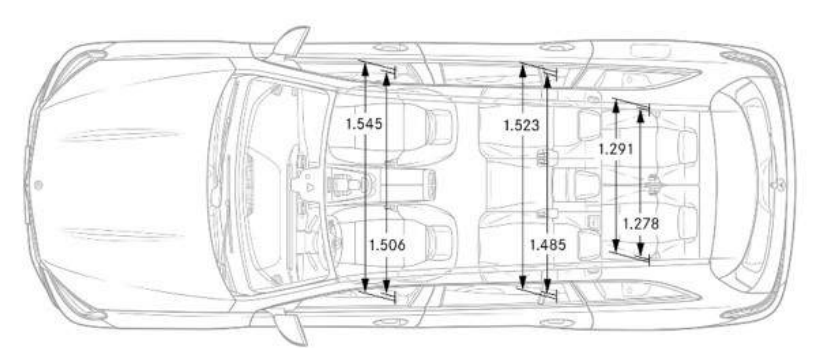

Specifications

GLS450W4

Drivetrain

Transmission	9G-TRONIC 9-Speed Automatic Transmission
Drive Configuration	All-wheel drive
Transmission Speeds	9

Engine

Engine Configuration	3.0L Inline-6 Turbo Engine with EQ-Boost
Power (hp)	362 hp
Torque (lb-ft)	369 lb-ft
Compression Ratio	10.5:1
Fuel Tank Size (gallons)	23.8
Fuel Requirement (Octane)	91
Electric Motor (hp), System Output (hp)	21
Electric Motor (lb-ft), System Torque (lb-ft)	184
Displacement (cc)	2,999

Performance

Acceleration	0-60mph 5.9 sec
Top Speed (mph)	130

Fuel Economy

Fuel Economy	19 mpg Cty/ 23 mpg Hwy/ 21 mpg Comb

Exterior Dimensions

Vehicle Length (in.)	205
Vehicle Height (in.)	71.8
Vehicle Width w/ Exterior Mirrors (in.)	84.9
Wheelbase (in.)	123.4
Coefficient of Drag	N/A
Curb Weight (lbs)	5,467
Maximum Load (lbs)	TBD
Track Width Front/Rear	65.7/66.6
Towing Capacity (lbs)	7,700

Interior Dimensions

Passenger Capacity	6/7
Headroom (front)	39.4 in.
Legroom (front)	40.3 in.
Shoulder Room (front)	59.3 in.
Headroom (rear)	40.2 in.
Legroom (Rear)	41.9 in.
Shoulder Room (Rear)	58.5 in.
Cargo Capacity	17.4 in.
Trunk Size	48.7 cu ft