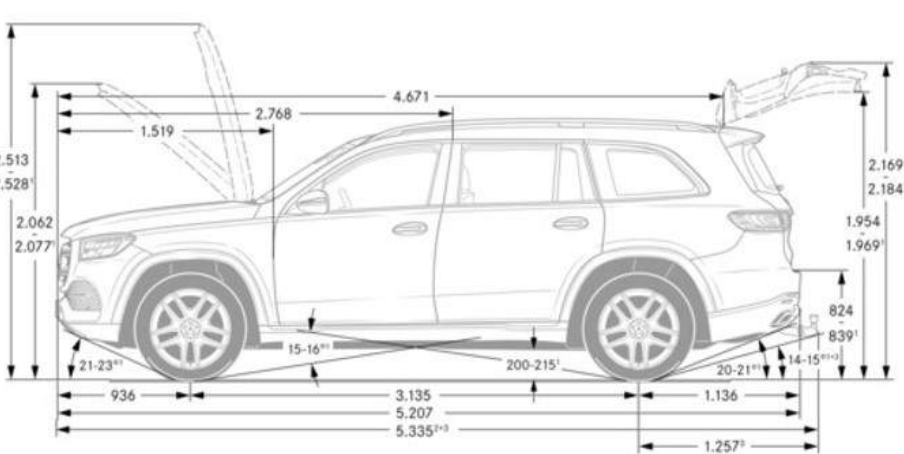

Specifications

GLS450W4

Drivetrain

Transmission	9G-TRONIC 9-Speed Automatic Transmission
Drive Configuration	All-wheel drive
Transmission Speeds	9

Engine

Engine Configuration	3.0L Inline-6 Turbo Engine with EQ-Boost
Power (hp)	362 hp
Torque (lb-ft)	369 lb-ft
Compression Ratio	10.5:1
Fuel Tank Size (gallons)	23.8
Fuel Requirement (Octane)	91
Electric Motor (hp), System Output (hp)	21
Electric Motor (lb-ft), System Torque (lb-ft)	184
Displacement (cc)	2,999

Performance

Acceleration	0-60mph 5.9 sec
Top Speed (mph)	130

Fuel Economy

Fuel Economy	19 mpg Cty/ 23 mpg Hwy/ 21 mpg Comb

Exterior Dimensions

Vehicle Length (in.)	205
Vehicle Height (in.)	71.8
Vehicle Width w/ Exterior Mirrors (in.)	84.9
Wheelbase (in.)	123.4
Coefficient of Drag	N/A
Curb Weight (lbs)	5,467
Maximum Load (lbs)	TBD
Track Width Front/Rear	65.7/66.6
Towing Capacity (lbs)	7,700

Interior Dimensions

Passenger Capacity	6/7
Headroom (front)	39.4 in.
Legroom (front)	40.3 in.
Shoulder Room (front)	59.3 in.
Headroom (rear)	40.2 in.
Legroom (Rear)	41.9 in.
Shoulder Room (Rear)	58.5 in.
Cargo Capacity	17.4 in.
Trunk Size	48.7 cu ft