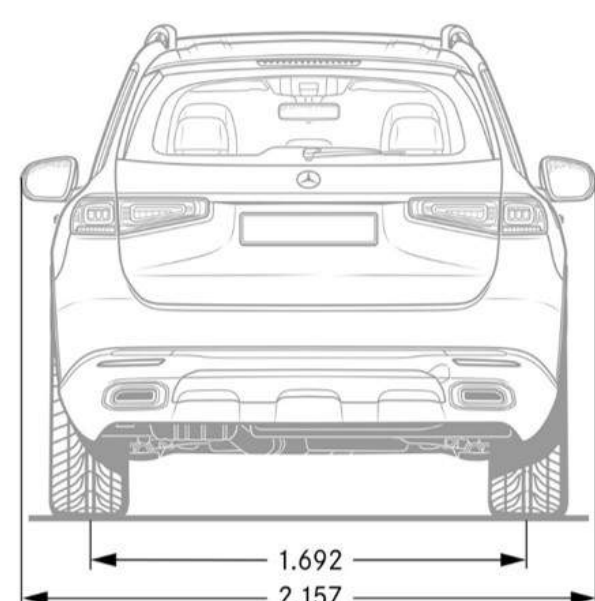

Specifications

GLS450W4

Drivetrain

Transmission	9G-TRONIC 9-Speed Automatic Transmission
Drive Configuration	All-wheel drive
Transmission Speeds	9

Engine

Engine Configuration	3.0L Inline-6 Turbo Engine with EQ-Boost
Power (hp)	362 hp
Torque (lb-ft)	369 lb-ft
Compression Ratio	10.5:1
Fuel Tank Size (gallons)	23.8
Fuel Requirement (Octane)	91
Electric Motor (hp), System Output (hp)	21
Electric Motor (lb-ft), System Torque (lb-ft)	184
Displacement (cc)	2,999

Performance

Acceleration	0-60mph 5.9 sec
Top Speed (mph)	130

Fuel Economy

Fuel Economy	19 mpg Cty/ 23 mpg Hwy/ 21 mpg Comb

Exterior Dimensions

Vehicle Length (in.)	205
Vehicle Height (in.)	71.8
Vehicle Width w/ Exterior Mirrors (in.)	84.9
Wheelbase (in.)	123.4
Coefficient of Drag	N/A
Curb Weight (lbs)	5,467
Maximum Load (lbs)	TBD
Track Width Front/Rear	65.7/66.6
Towing Capacity (lbs)	7,700

Interior Dimensions

Passenger Capacity	6/7
Headroom (front)	39.4 in.
Legroom (front)	40.3 in.
Shoulder Room (front)	59.3 in.
Headroom (rear)	40.2 in.
Legroom (Rear)	41.9 in.
Shoulder Room (Rear)	58.5 in.
Cargo Capacity	17.4 in.
Trunk Size	48.7 cu ft