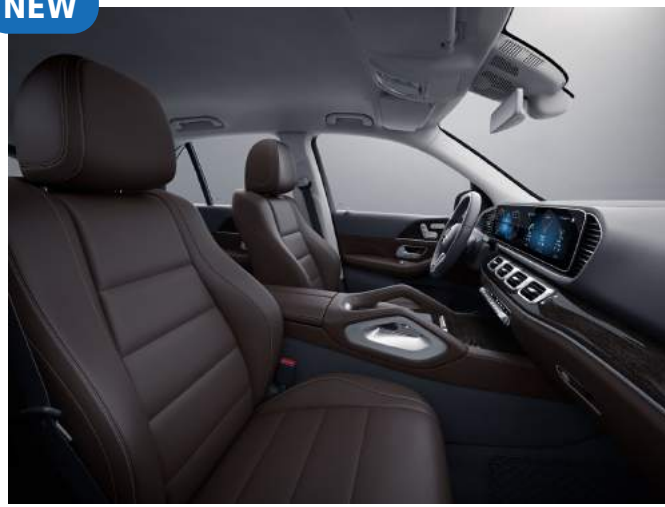

Upholstery

MB Tex

NEW

NEW

111A - Black MB-Tex

MB-Tex not with Multicontour Seats (399)

134A - Espresso Brown / Black MB-Tex

MB-Tex not with Multicontour Seats (399)

135A - Macchiato Beige/Black MB-Tex

MB-Tex not with Multicontour Seats (399)

Leather

NEW

NEW

201A - Black Leather

Textured Leather

214A - Espresso Brown/Black Leather

Textured Leather

215A - Macchiato Beige /Black Leather

284A - Black/Tartufo Leather

Textured Leather.

Exclusive Nappa Leather

NEW

951A - Black Exclusive Nappa Leather

Code	Description	Availability	Price
111A	Black MB-Tex MB-Tex not with Multicontour Seats (399)	GLS450W4	$0
134A (New)	Espresso Brown / Black MB-Tex MB-Tex not with Multicontour Seats (399)	GLS450W4	$0
135A (New)	Macchiato Beige/Black MB-Tex MB-Tex not with Multicontour Seats (399)	GLS450W4	$0
201A	Black Leather Textured Leather	All Models	$1,620 (GLS450W4) $0 (GLS580W4)
214A (New)	Espresso Brown/Black Leather Textured Leather	All Models	$1,620 (GLS450W4) $0 (GLS580W4)
215A (New)	Macchiato Beige /Black Leather	All Models	$1,620 (GLS450W4) $0 (GLS580W4)
284A	Black/Tartufo Leather Textured Leather.	All Models	$1,620 (GLS450W4) $0 (GLS580W4)
951A (New)	Black Exclusive Nappa Leather	All Models	$2,990 (GLS450W4) $1,370 (GLS580W4)