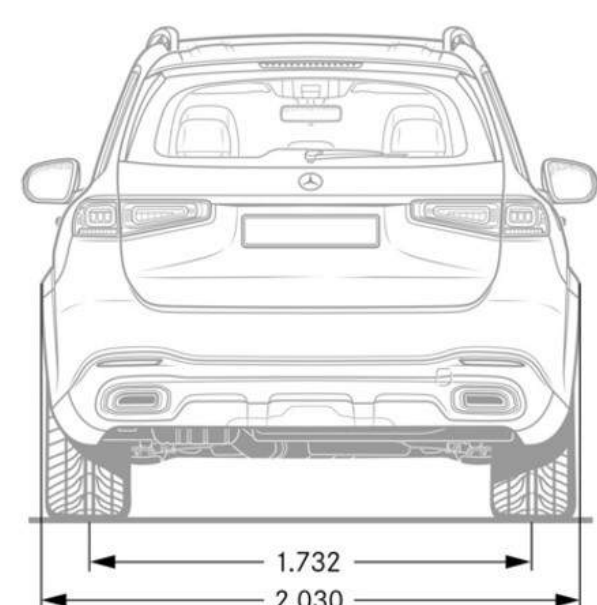

Drivetrain

Transmission	9G-TRONIC 9-Speed Automatic Transmission
Drive Configuration	All-wheel drive
Transmission Speeds	9

Engine

Engine Configuration	4.0L V8 Bi-Turbo Engine with EQ-Boost
Power (hp)	483 hp
Torque (lb-ft)	516 lb-ft
Compression Ratio	10.5:1
Construction	N/A
Fuel Requirement (Octane)	91
Fuel Tank Size (gallons)	23.8
Electric Motor (hp), System Output (hp)	21
Electric Motor (lb-ft), System Torque (lb-ft)	184
Displacement (cc)	3,982

Performance

Acceleration	0-60 mph 5.2 sec
Top Speed (mph)	130

Fuel Economy

Fuel Economy	16 mpg Cty/ 21 mpg Hwy/18 mpg Comb

Exterior Dimensions

Vehicle Length (in.)	205.2
Vehicle Height (in.)	71.8
Vehicle Width w/ Exterior Mirrors (in.)	84.9
Wheelbase (in.)	123.4
Coefficient of Drag	N/A
Curb Weight (lbs)	5,754
Track Width Front/Rear	67.1/68.2
Towing Capacity	7700

Interior Dimensions

Passenger Capacity	6/7
Headroom (front)	39,4 in.
Legroom (front)	40.3 in.
Shoulder Room (front)	59.3 in.
Headroom (rear)	40.2 in.
Legroom (Rear)	41.9 in.
Shoulder Room (Rear)	58.5 in.
Cargo Capacity	17.4 in.
Trunk Size	48.7 cu ft