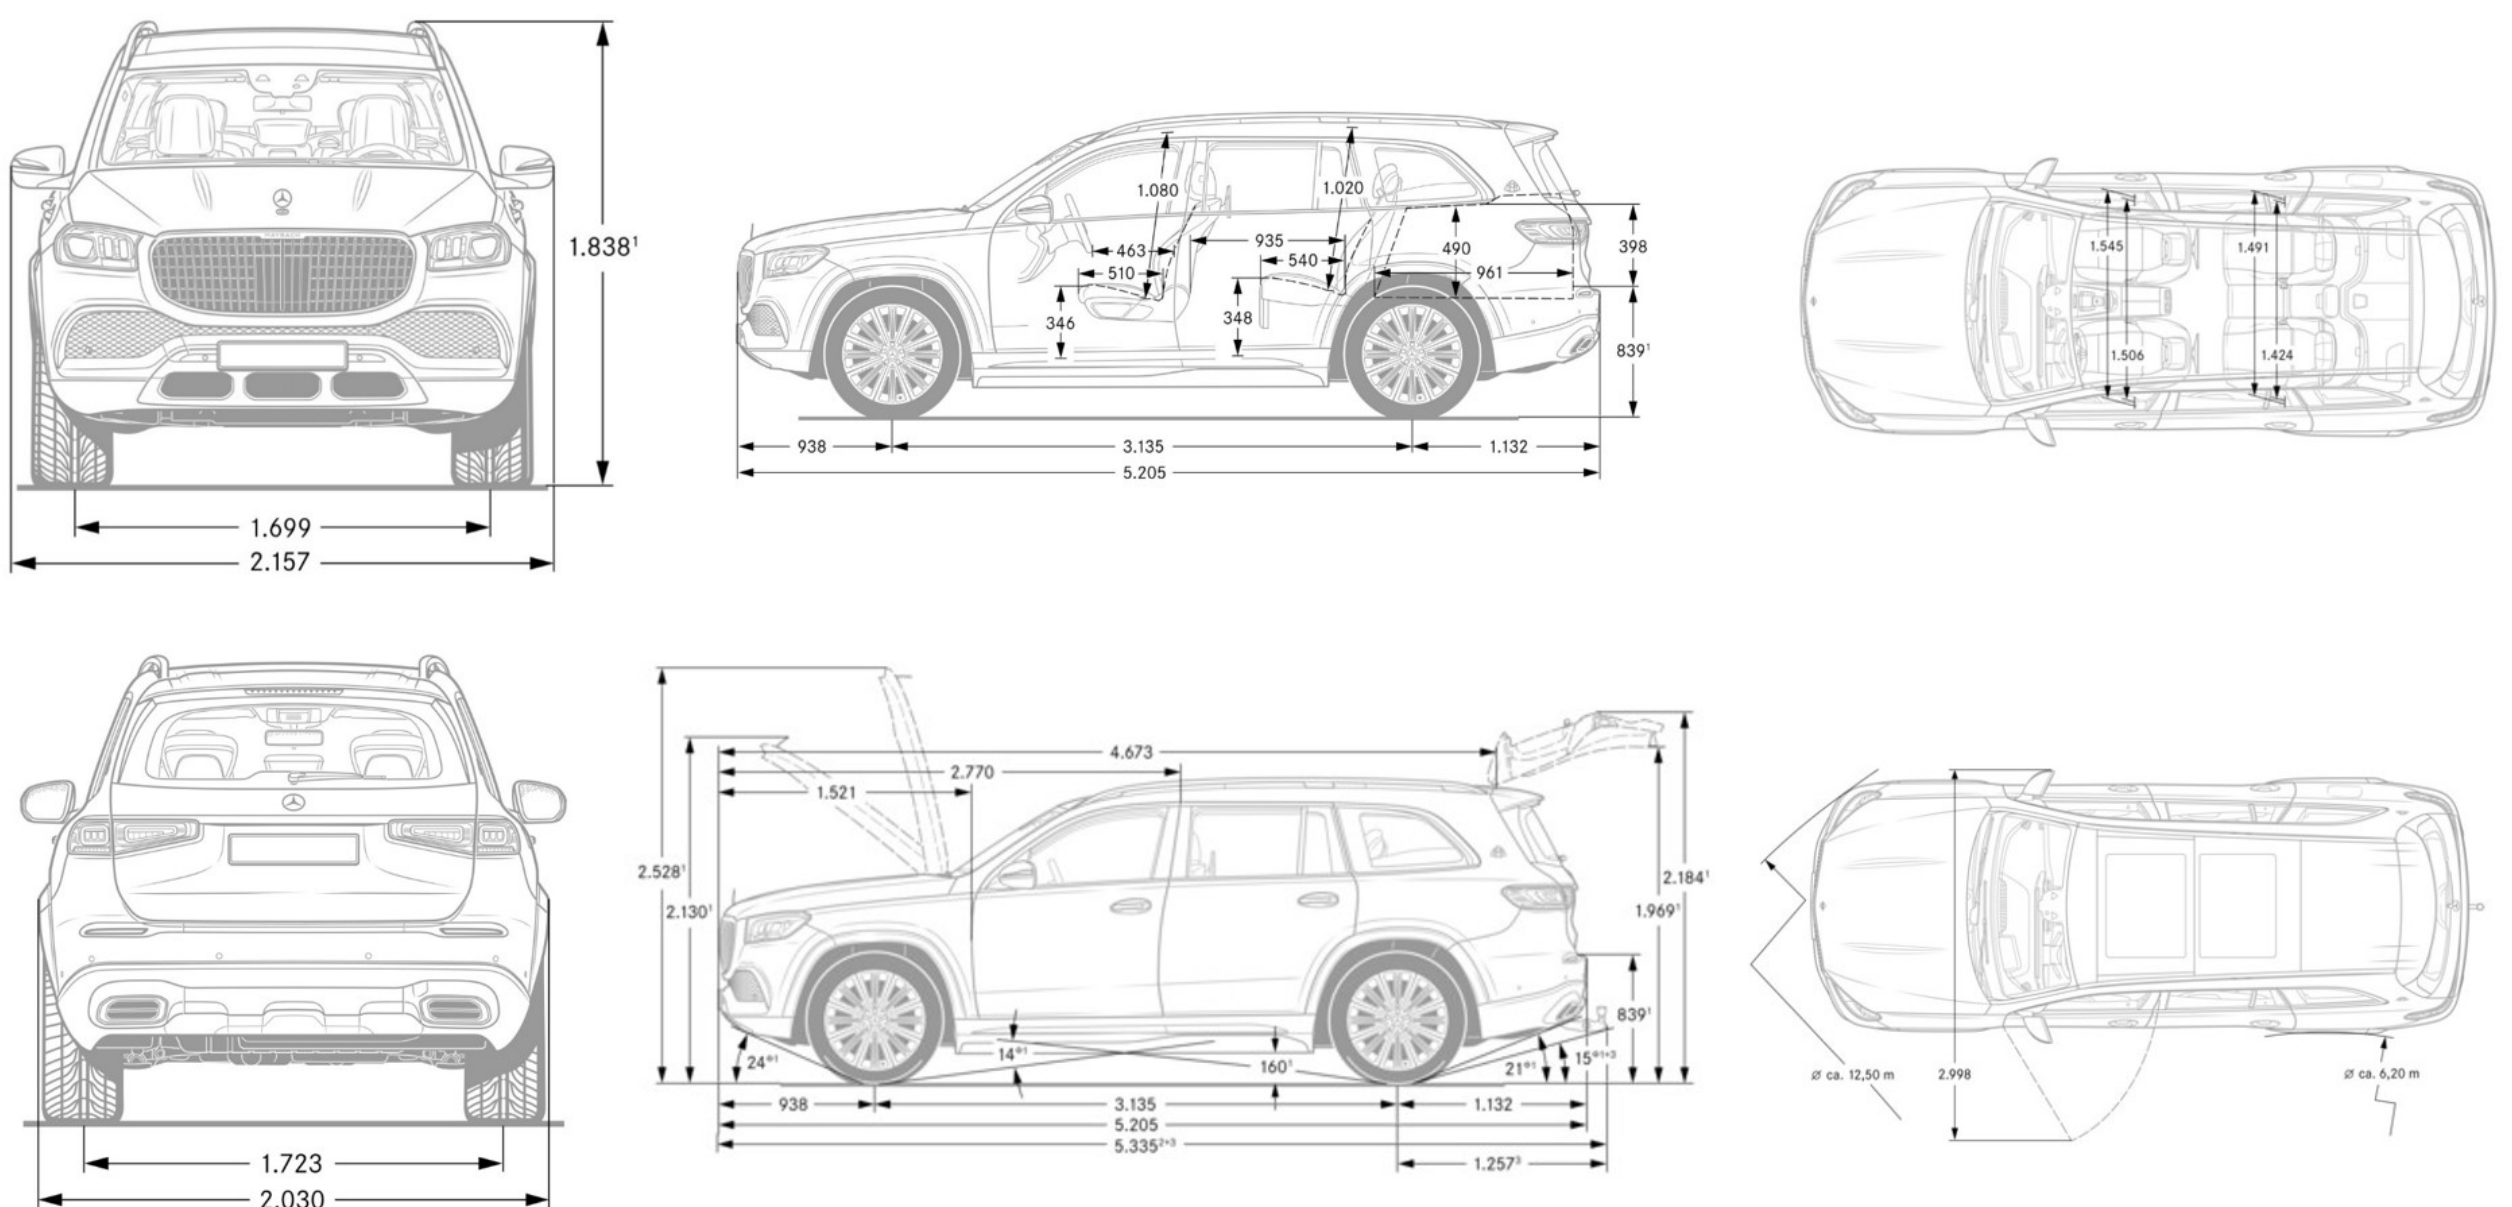

Specifications

GLS 600

Drivetrain

Transmission	9G-TRONIC 9-Speed Automatic Transmission
Drive Configuration	All-wheel drive
Transmission Speeds	9

Engine

Engine Configuration	4.0L V8 Bi-Turbo Engine with EQ-Boost
Power (hp)	550 hp
Torque (lb-ft)	538 lb-ft
Compression Ratio	10.5:1
Construction	N/A
Fuel Requirement (Octane)	91
Fuel Tank Size (gallons)	TBA
Electric Motor (hp), System Output (hp)	21
Electric Motor (lb-ft), System Torque (lb-ft)	184
Displacement (cc)	3,982

Performance

Acceleration	0-60 mph 4.8 sec
Top Speed (mph)	130

Exterior Dimensions

Vehicle Length (in.)	204.9
Vehicle Height (in.)	72.4
Vehicle Width w/ Exterior Mirrors (in.)	84.9
Wheelbase (in.)	123.4
Coefficient of Drag	N/A
Curb Weight (lbs)	TBA
Track Width Front/Rear	66.9/67.8

Interior Dimensions

Passenger Capacity	4/5
Headroom (front)	TBA
Legroom (front)	TBA
Shoulder Room (front)	TBA
Headroom (rear)	TBA
Legroom (Rear)	TBA
Shoulder Room (Rear)	TBA
Cargo Capacity	TBA
Trunk Size	TBA