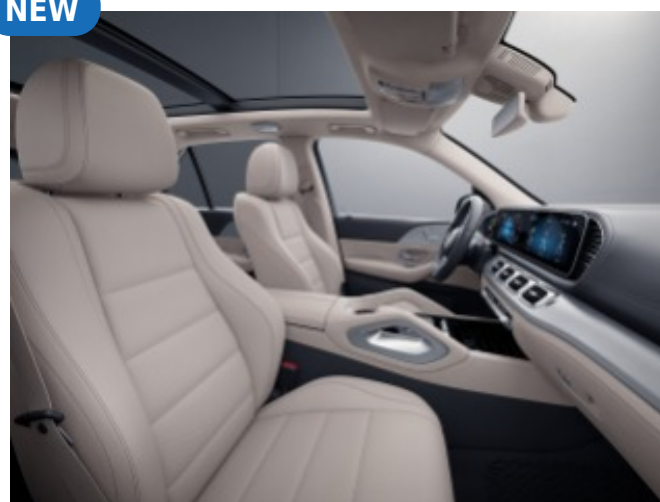

111A - Black MB-Tex

MB-Tex not with Multicontour Seats (399)

134A - Espresso Brown / Black MB-Tex

MB-Tex not with Multicontour Seats (399)

135A - Macchiato Beige/Black MB-Tex

MB-Tex not with Multicontour Seats (399)

Leather