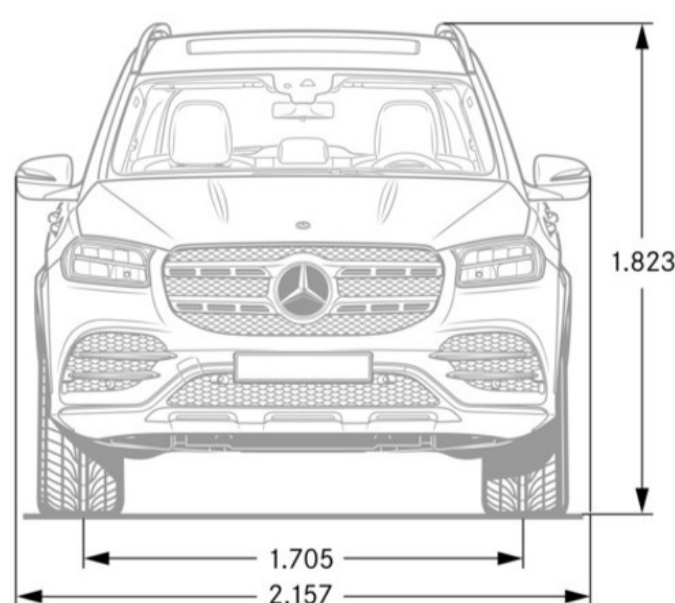

Drivetrain

Transmission	9G-TRONIC 9-Speed Automatic Transmission
Drive Configuration	All-wheel drive
Transmission Speeds	9

Engine

Engine Configuration	4.0L V8 Bi-Turbo Engine with EQ-Boost
Power (hp)	483 hp
Torque (lb-ft)	516 lb-ft
Compression Ratio	10.5:1
Construction	N/A
Fuel Requirement (Octane)	91
Fuel Tank Size (gallons)	23.8
Electric Motor (hp), System Output (hp)	21
Electric Motor (lb-ft), System Torque (lb-ft)	184
Displacement (cc)	3,982

Performance

Acceleration	0-60 mph 5.2 sec
Top Speed (mph)	130

Fuel Economy

Fuel Economy	16 mpg Cty/ 21 mpg Hwy/18 mpg Comb

Exterior Dimensions

Vehicle Length (in.)	205.2
Vehicle Height (in.)	71.8
Vehicle Width w/ Exterior Mirrors (in.)	84.9
Wheelbase (in.)	123.4
Coefficient of Drag	N/A
Curb Weight (lbs)	5,754
Track Width Front/Rear	67.1/68.2
Towing Capacity	7700

Interior Dimensions

Passenger Capacity	6/7
Headroom (front)	39.4 in.
Legroom (front)	40.3 in.
Shoulder Room (front)	59.3 in.
Headroom (rear)	40.2 in.
Legroom (Rear)	41.9 in.
Shoulder Room (Rear)	58.5 in.
Cargo Capacity	17.4 in.
Trunk Size	48.7 cu ft