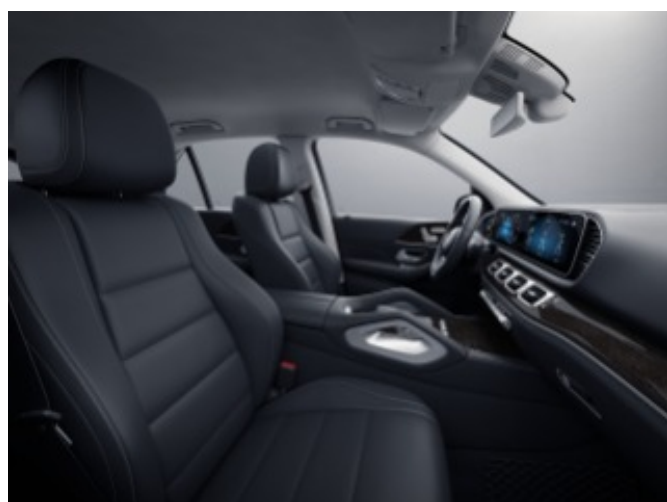

Upholstery

MB Tex

NEW