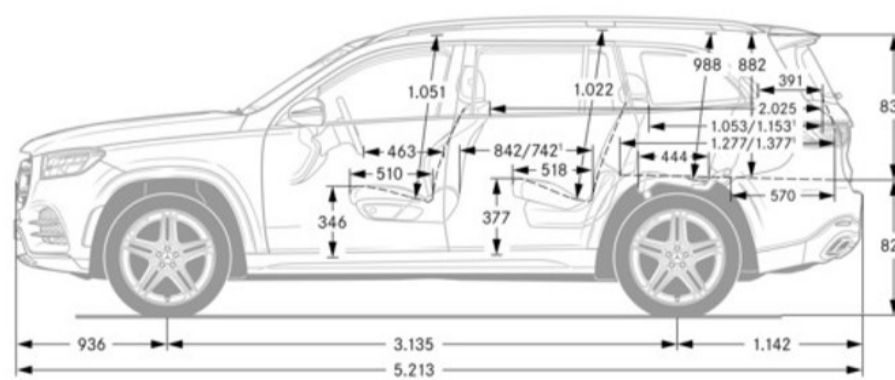

Drivetrain

Transmission	9G-TRONIC 9-Speed Automatic Transmission
Drive Configuration	All-wheel drive
Transmission Speeds	9

Engine

Engine Configuration	4.0L V8 Bi-Turbo Engine with EQ-Boost
Power (hp)	483 hp
Torque (lb-ft)	516 lb-ft
Compression Ratio	10.5:1
Construction	N/A
Fuel Requirement (Octane)	91
Fuel Tank Size (gallons)	23.8
Electric Motor (hp), System Output (hp)	21
Electric Motor (lb-ft), System Torque (lb-ft)	184
Displacement (cc)	3,982

Performance

Acceleration	0-60 mph 5.2 sec
Top Speed (mph)	130

Fuel Economy

Fuel Economy	16 mpg Cty/ 21 mpg Hwy/18 mpg Comb

Exterior Dimensions

Vehicle Length (in.)	205.2
Vehicle Height (in.)	71.8
Vehicle Width w/ Exterior Mirrors (in.)	84.9
Wheelbase (in.)	123.4
Coefficient of Drag	N/A
Curb Weight (lbs)	5,754
Track Width Front/Rear	67.1/68.2
Towing Capacity	7700

Interior Dimensions

Passenger Capacity	6/7
Headroom (front)	39.4 in.
Legroom (front)	40.3 in.
Shoulder Room (front)	59.3 in.
Headroom (rear)	40.2 in.
Legroom (Rear)	41.9 in.
Shoulder Room (Rear)	58.5 in.
Cargo Capacity	17.4 in.
Trunk Size	48.7 cu ft