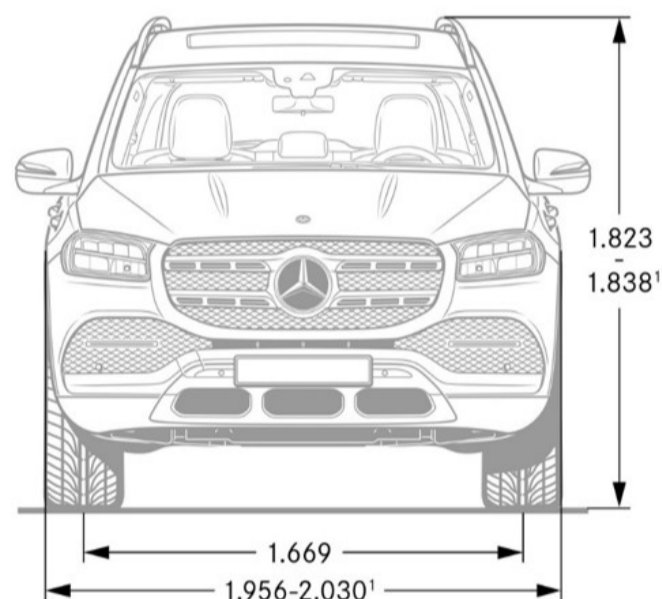

Specifications

GLS450W4

Drivetrain

Transmission	9G-TRONIC 9-Speed Automatic Transmission
Drive Configuration	All-wheel drive
Transmission Speeds	9

Engine

Engine Configuration	3.0L Inline-6 Turbo Engine with EQ-Boost
Power (hp)	362 hp
Torque (lb-ft)	369 lb-ft
Compression Ratio	10.5:1
Fuel Tank Size (gallons)	23.8
Fuel Requirement (Octane)	91
Electric Motor (hp), System Output (hp)	21
Electric Motor (lb-ft), System Torque (lb-ft)	184
Displacement (cc)	2,999

Performance

Acceleration	0-60mph 5.9 sec
Top Speed (mph)	130

Fuel Economy

Fuel Economy	19 mpg Cty/ 23 mpg Hwy/ 21 mpg Comb

Exterior Dimensions

Vehicle Length (in.)	205
Vehicle Height (in.)	71.8
Vehicle Width w/ Exterior Mirrors (in.)	84.9
Wheelbase (in.)	123.4
Coefficient of Drag	N/A
Curb Weight (lbs)	5,467
Maximum Load (lbs)	TBD
Track Width Front/Rear	65.7/66.6
Towing Capacity (lbs)	7,700

Interior Dimensions

Passenger Capacity	6/7
Headroom (front)	39.4 in.
Legroom (front)	40.3 in.
Shoulder Room (front)	59.3 in.
Headroom (rear)	40.2 in.
Legroom (Rear)	41.9 in.
Shoulder Room (Rear)	58.5 in.
Cargo Capacity	17.4 in.
Trunk Size	48.7 cu ft