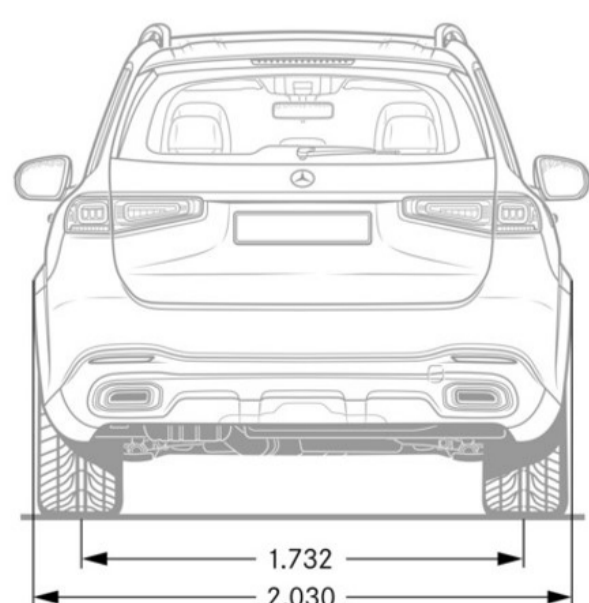

Drivetrain

Transmission	9G-TRONIC 9-Speed Automatic Transmission
Drive Configuration	All-wheel drive
Transmission Speeds	9

Engine

Engine Configuration	4.0L V8 Bi-Turbo Engine with EQ-Boost
Power (hp)	483 hp
Torque (lb-ft)	516 lb-ft
Compression Ratio	10.5:1
Construction	N/A
Fuel Requirement (Octane)	91
Fuel Tank Size (gallons)	23.8
Electric Motor (hp), System Output (hp)	21
Electric Motor (lb-ft), System Torque (lb-ft)	184
Displacement (cc)	3,982

Performance

Acceleration	0-60 mph 5.2 sec
Top Speed (mph)	130

Fuel Economy

Fuel Economy	16 mpg Cty/ 21 mpg Hwy/18 mpg Comb

Exterior Dimensions

Vehicle Length (in.)	205.2
Vehicle Height (in.)	71.8
Vehicle Width w/ Exterior Mirrors (in.)	84.9
Wheelbase (in.)	123.4
Coefficient of Drag	N/A
Curb Weight (lbs)	5,754
Track Width Front/Rear	67.1/68.2
Towing Capacity	7700

Interior Dimensions

Passenger Capacity	6/7
Headroom (front)	39.4 in.
Legroom (front)	40.3 in.
Shoulder Room (front)	59.3 in.
Headroom (rear)	40.2 in.
Legroom (Rear)	41.9 in.
Shoulder Room (Rear)	58.5 in.
Cargo Capacity	17.4 in.
Trunk Size	48.7 cu ft