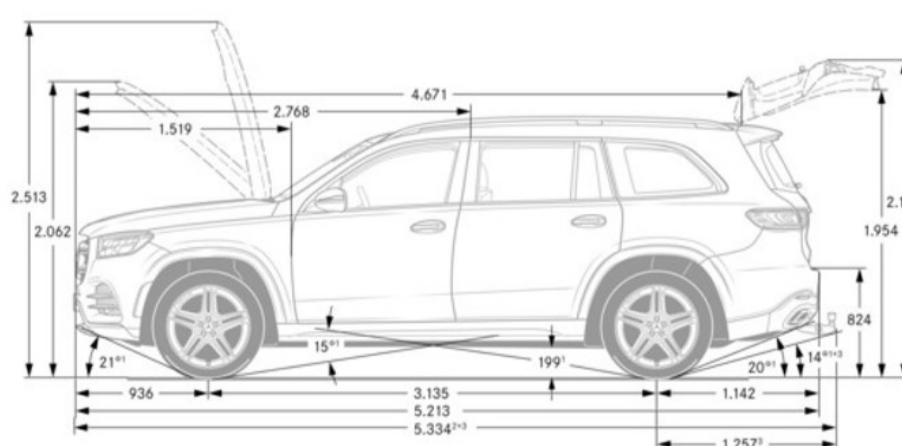

Drivetrain

Transmission	9G-TRONIC 9-Speed Automatic Transmission
Drive Configuration	All-wheel drive
Transmission Speeds	9

Engine

Engine Configuration	4.0L V8 Bi-Turbo Engine with EQ-Boost
Power (hp)	483 hp
Torque (lb-ft)	516 lb-ft
Compression Ratio	10.5:1
Construction	N/A
Fuel Requirement (Octane)	91
Fuel Tank Size (gallons)	23.8
Electric Motor (hp), System Output (hp)	21
Electric Motor (lb-ft), System Torque (lb-ft)	184
Displacement (cc)	3,982

Performance

Acceleration	0-60 mph 5.2 sec
Top Speed (mph)	130

Fuel Economy

Fuel Economy	16 mpg Cty/ 21 mpg Hwy/18 mpg Comb

Exterior Dimensions

Vehicle Length (in.)	205.2
Vehicle Height (in.)	71.8
Vehicle Width w/ Exterior Mirrors (in.)	84.9
Wheelbase (in.)	123.4
Coefficient of Drag	N/A
Curb Weight (lbs)	5,754
Track Width Front/Rear	67.1/68.2
Towing Capacity	7700

Interior Dimensions

Passenger Capacity	6/7
Headroom (front)	39.4 in.
Legroom (front)	40.3 in.
Shoulder Room (front)	59.3 in.
Headroom (rear)	40.2 in.
Legroom (Rear)	41.9 in.
Shoulder Room (Rear)	58.5 in.
Cargo Capacity	17.4 in.
Trunk Size	48.7 cu ft