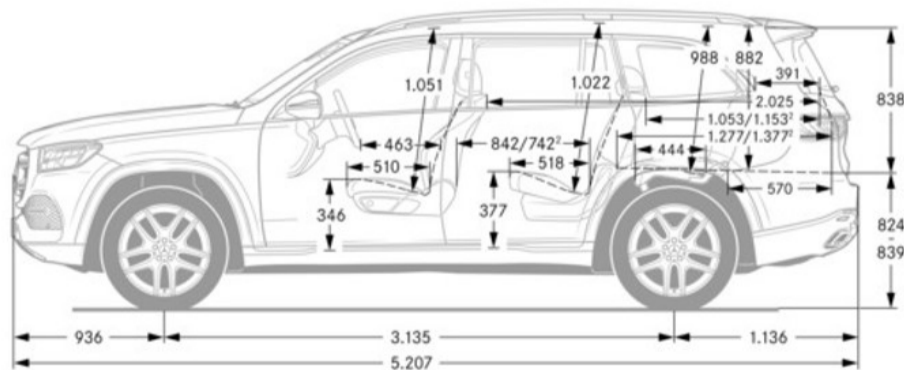

Specifications

GLS450W4

Drivetrain

Transmission	9G-TRONIC 9-Speed Automatic Transmission
Drive Configuration	All-wheel drive
Transmission Speeds	9

Engine

Engine Configuration	3.0L Inline-6 Turbo Engine with EQ-Boost
Power (hp)	362 hp
Torque (lb-ft)	369 lb-ft
Compression Ratio	10.5:1
Fuel Tank Size (gallons)	23.8
Fuel Requirement (Octane)	91
Electric Motor (hp), System Output (hp)	21
Electric Motor (lb-ft), System Torque (lb-ft)	184
Displacement (cc)	2,999

Performance

Acceleration	0-60mph 5.9 sec
Top Speed (mph)	130

Fuel Economy

Fuel Economy	19 mpg Cty/ 23 mpg Hwy/ 21 mpg Comb

Exterior Dimensions

Vehicle Length (in.)	205
Vehicle Height (in.)	71.8
Vehicle Width w/ Exterior Mirrors (in.)	84.9
Wheelbase (in.)	123.4
Coefficient of Drag	N/A
Curb Weight (lbs)	5,467
Maximum Load (lbs)	TBD
Track Width Front/Rear	65.7/66.6
Towing Capacity (lbs)	7,700

Interior Dimensions

Passenger Capacity	6/7
Headroom (front)	39.4 in.
Legroom (front)	40.3 in.
Shoulder Room (front)	59.3 in.
Headroom (rear)	40.2 in.
Legroom (Rear)	41.9 in.
Shoulder Room (Rear)	58.5 in.
Cargo Capacity	17.4 in.
Trunk Size	48.7 cu ft