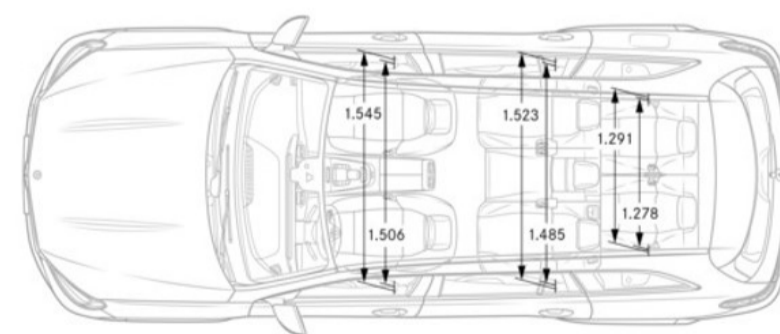

Drivetrain

Transmission	9G-TRONIC 9-Speed Automatic Transmission
Drive Configuration	All-wheel drive
Transmission Speeds	9

Engine

Engine Configuration	4.0L V8 Bi-Turbo Engine with EQ-Boost
Power (hp)	483 hp
Torque (lb-ft)	516 lb-ft
Compression Ratio	10.5:1
Construction	N/A
Fuel Requirement (Octane)	91
Fuel Tank Size (gallons)	23.8
Electric Motor (hp), System Output (hp)	21
Electric Motor (lb-ft), System Torque (lb-ft)	184
Displacement (cc)	3,982

Performance

Acceleration	0-60 mph 5.2 sec
Top Speed (mph)	130

Fuel Economy

Fuel Economy	16 mpg Cty/ 21 mpg Hwy/18 mpg Comb

Exterior Dimensions

Vehicle Length (in.)	205.2
Vehicle Height (in.)	71.8
Vehicle Width w/ Exterior Mirrors (in.)	84.9
Wheelbase (in.)	123.4
Coefficient of Drag	N/A
Curb Weight (lbs)	5,754
Track Width Front/Rear	67.1/68.2
Towing Capacity	7700

Interior Dimensions

Passenger Capacity	6/7
Headroom (front)	39.4 in.
Legroom (front)	40.3 in.
Shoulder Room (front)	59.3 in.
Headroom (rear)	40.2 in.
Legroom (Rear)	41.9 in.
Shoulder Room (Rear)	58.5 in.
Cargo Capacity	17.4 in.
Trunk Size	48.7 cu ft