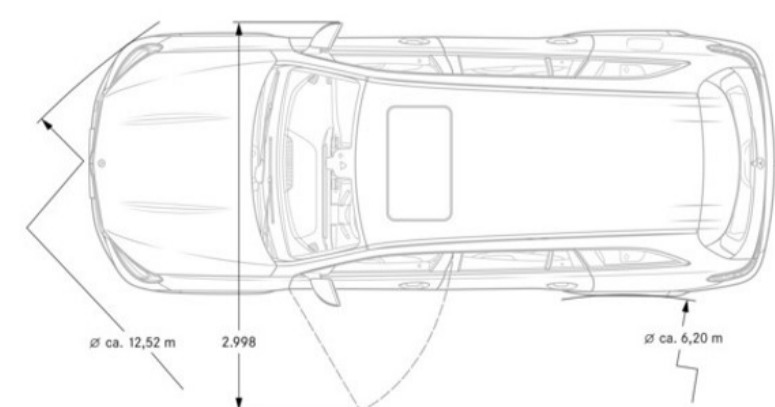

Drivetrain

Transmission	9G-TRONIC 9-Speed Automatic Transmission
Drive Configuration	All-wheel drive
Transmission Speeds	9

Engine

Engine Configuration	4.0L V8 Bi-Turbo Engine with EQ-Boost
Power (hp)	483 hp
Torque (lb-ft)	516 lb-ft
Compression Ratio	10.5:1
Construction	N/A
Fuel Requirement (Octane)	91
Fuel Tank Size (gallons)	23.8
Electric Motor (hp), System Output (hp)	21
Electric Motor (lb-ft), System Torque (lb-ft)	184
Displacement (cc)	3,982

Performance

Acceleration	0-60 mph 5.2 sec
Top Speed (mph)	130

Fuel Economy

Fuel Economy	16 mpg Cty/ 21 mpg Hwy/18 mpg Comb

Exterior Dimensions

Vehicle Length (in.)	205.2
Vehicle Height (in.)	71.8
Vehicle Width w/ Exterior Mirrors (in.)	84.9
Wheelbase (in.)	123.4
Coefficient of Drag	N/A
Curb Weight (lbs)	5,754
Track Width Front/Rear	67.1/68.2
Towing Capacity	7700

Interior Dimensions

Passenger Capacity	6/7
Headroom (front)	39.4 in.
Legroom (front)	40.3 in.
Shoulder Room (front)	59.3 in.
Headroom (rear)	40.2 in.
Legroom (Rear)	41.9 in.
Shoulder Room (Rear)	58.5 in.
Cargo Capacity	17.4 in.
Trunk Size	48.7 cu ft