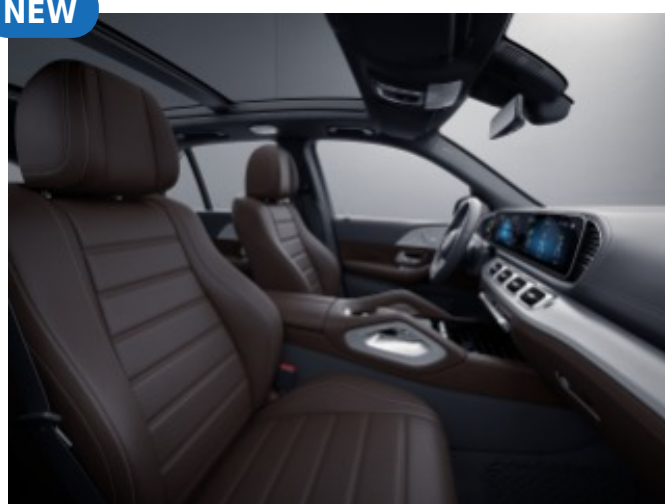

Upholstery

MB Tex

NEW

NEW

111A - Black MB-Tex

MB-Tex not with Multicontour Seats (399)

134A - Espresso Brown / Black MB-Tex

MB-Tex not with Multicontour Seats (399)

135A - Macchiato Beige/Black MB-Tex

MB-Tex not with Multicontour Seats (399)

Leather

NEW

NEW

201A - Black Leather

Textured Leather

214A - Espresso Brown/Black Leather

Textured Leather

215A - Macchiato Beige /Black Leather

284A - Black/Tartufo Leather

Textured Leather.

Exclusive Nappa Leather

NEW

951A - Black Exclusive Nappa Leather

Code	Description	Availability	Price
111A	Black MB-Tex MB-Tex not with Multicontour Seats (399)	GLS450W4	$0
134A (New)	Espresso Brown / Black MB-Tex MB-Tex not with Multicontour Seats (399)	GLS450W4	$0
135A (New)	Macchiato Beige/Black MB-Tex MB-Tex not with Multicontour Seats (399)	GLS450W4	$0
201A	Black Leather Textured Leather	All Models	$1,620 (GLS450W4) $0 (GLS580W4)
214A (New)	Espresso Brown/Black Leather Textured Leather	All Models	$1,620 (GLS450W4) $0 (GLS580W4)
215A (New)	Macchiato Beige /Black Leather	All Models	$1,620 (GLS450W4) $0 (GLS580W4)
284A	Black/Tartufo Leather Textured Leather.	All Models	$1,620 (GLS450W4) $0 (GLS580W4)
951A (New)	Black Exclusive Nappa Leather	All Models	$2,990 (GLS450W4) $1,370 (GLS580W4)