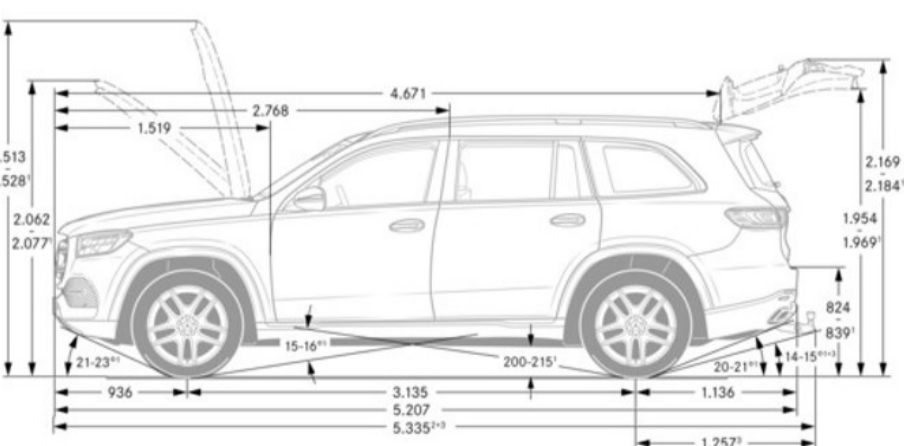

Specifications

GLS450W4

Drivetrain

Transmission	9G-TRONIC 9-Speed Automatic Transmission
Drive Configuration	All-wheel drive
Transmission Speeds	9

Engine

Engine Configuration	3.0L Inline-6 Turbo Engine with EQ-Boost
Power (hp)	362 hp
Torque (lb-ft)	369 lb-ft
Compression Ratio	10.5:1
Fuel Tank Size (gallons)	23.8
Fuel Requirement (Octane)	91
Electric Motor (hp), System Output (hp)	21
Electric Motor (lb-ft), System Torque (lb-ft)	184
Displacement (cc)	2,999

Performance

Acceleration	0-60mph 5.9 sec
Top Speed (mph)	130

Fuel Economy

Fuel Economy	19 mpg Cty/ 23 mpg Hwy/ 21 mpg Comb

Exterior Dimensions

Vehicle Length (in.)	205
Vehicle Height (in.)	71.8
Vehicle Width w/ Exterior Mirrors (in.)	84.9
Wheelbase (in.)	123.4
Coefficient of Drag	N/A
Curb Weight (lbs)	5,467
Maximum Load (lbs)	TBD
Track Width Front/Rear	65.7/66.6
Towing Capacity (lbs)	7,700

Interior Dimensions

Passenger Capacity	6/7
Headroom (front)	39.4 in.
Legroom (front)	40.3 in.
Shoulder Room (front)	59.3 in.
Headroom (rear)	40.2 in.
Legroom (Rear)	41.9 in.
Shoulder Room (Rear)	58.5 in.
Cargo Capacity	17.4 in.
Trunk Size	48.7 cu ft