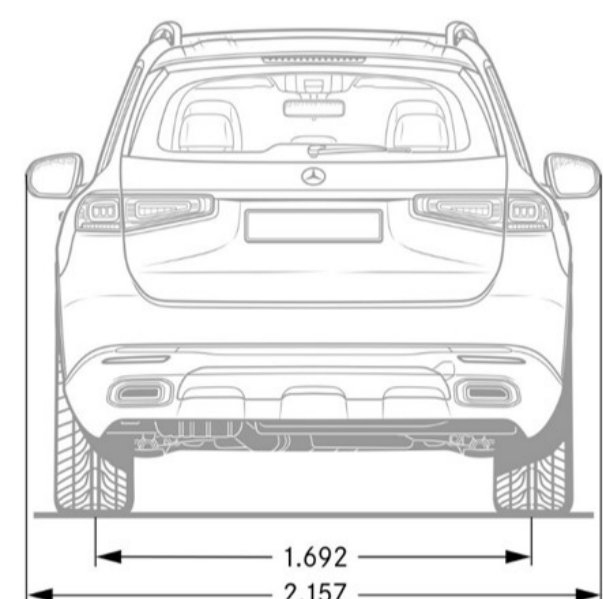

Specifications

GLS450W4

Drivetrain

Transmission	9G-TRONIC 9-Speed Automatic Transmission
Drive Configuration	All-wheel drive
Transmission Speeds	9

Engine

Engine Configuration	3.0L Inline-6 Turbo Engine with EQ-Boost
Power (hp)	362 hp
Torque (lb-ft)	369 lb-ft
Compression Ratio	10.5:1
Fuel Tank Size (gallons)	23.8
Fuel Requirement (Octane)	91
Electric Motor (hp), System Output (hp)	21
Electric Motor (lb-ft), System Torque (lb-ft)	184
Displacement (cc)	2,999

Performance

Acceleration	0-60mph 5.9 sec
Top Speed (mph)	130

Fuel Economy

Fuel Economy	19 mpg Cty/ 23 mpg Hwy/ 21 mpg Comb

Exterior Dimensions

Vehicle Length (in.)	205
Vehicle Height (in.)	71.8
Vehicle Width w/ Exterior Mirrors (in.)	84.9
Wheelbase (in.)	123.4
Coefficient of Drag	N/A
Curb Weight (lbs)	5,467
Maximum Load (lbs)	TBD
Track Width Front/Rear	65.7/66.6
Towing Capacity (lbs)	7,700

Interior Dimensions

Passenger Capacity	6/7
Headroom (front)	39.4 in.
Legroom (front)	40.3 in.
Shoulder Room (front)	59.3 in.
Headroom (rear)	40.2 in.
Legroom (Rear)	41.9 in.
Shoulder Room (Rear)	58.5 in.
Cargo Capacity	17.4 in.
Trunk Size	48.7 cu ft