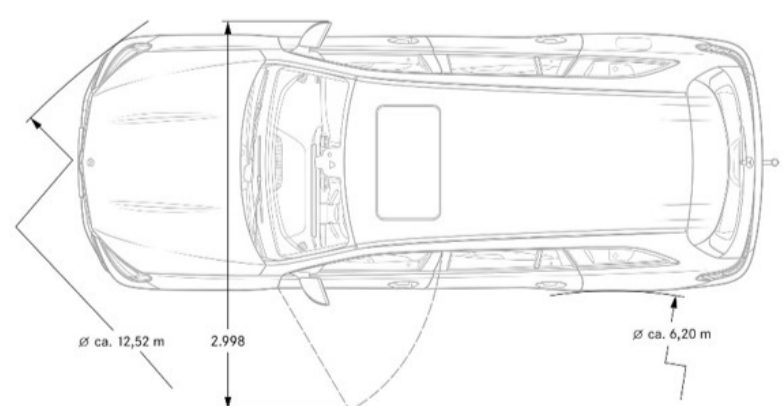

Specifications

GLS450W4

Drivetrain

Transmission	9G-TRONIC 9-Speed Automatic Transmission
Drive Configuration	All-wheel drive
Transmission Speeds	9

Engine

Engine Configuration	3.0L Inline-6 Turbo Engine with EQ-Boost
Power (hp)	362 hp
Torque (lb-ft)	369 lb-ft
Compression Ratio	10.5:1
Fuel Tank Size (gallons)	23.8
Fuel Requirement (Octane)	91
Electric Motor (hp), System Output (hp)	21
Electric Motor (lb-ft), System Torque (lb-ft)	184
Displacement (cc)	2,999

Performance

Acceleration	0-60mph 5.9 sec
Top Speed (mph)	130

Fuel Economy

Fuel Economy	19 mpg Cty/ 23 mpg Hwy/ 21 mpg Comb

Exterior Dimensions

Vehicle Length (in.)	205
Vehicle Height (in.)	71.8
Vehicle Width w/ Exterior Mirrors (in.)	84.9
Wheelbase (in.)	123.4
Coefficient of Drag	N/A
Curb Weight (lbs)	5,467
Maximum Load (lbs)	TBD
Track Width Front/Rear	65.7/66.6
Towing Capacity (lbs)	7,700

Interior Dimensions

Passenger Capacity	6/7
Headroom (front)	39.4 in.
Legroom (front)	40.3 in.
Shoulder Room (front)	59.3 in.
Headroom (rear)	40.2 in.
Legroom (Rear)	41.9 in.
Shoulder Room (Rear)	58.5 in.
Cargo Capacity	17.4 in.
Trunk Size	48.7 cu ft