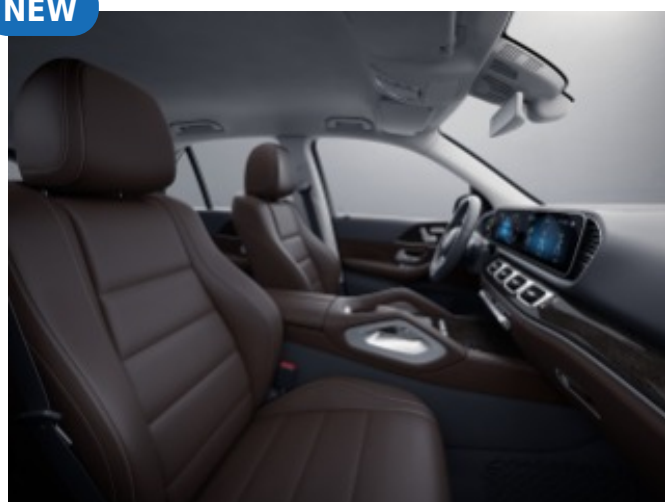

Upholstery

MB Tex

NEW

NEW

111A - Black MB-Tex

MB-Tex not with Multicontour Seats (399)

134A - Espresso Brown / Black MB-Tex

MB-Tex not with Multicontour Seats (399)

135A - Macchiato Beige/Black MB-Tex

MB-Tex not with Multicontour Seats (399)

Leather

NEW

NEW

201A - Black Leather

Textured Leather

214A - Espresso Brown/Black Leather

Textured Leather

215A - Macchiato Beige /Black Leather

284A - Black/Tartufo Leather

Textured Leather.

Exclusive Nappa Leather

NEW

951A - Black Exclusive Nappa Leather

Code	Description	Availability	Price
111A	Black MB-Tex MB-Tex not with Multicontour Seats (399)	GLS450W4	$0
134A (New)	Espresso Brown / Black MB-Tex MB-Tex not with Multicontour Seats (399)	GLS450W4	$0
135A (New)	Macchiato Beige/Black MB-Tex MB-Tex not with Multicontour Seats (399)	GLS450W4	$0
201A	Black Leather Textured Leather	All Models	$1,620 (GLS450W4) $0 (GLS580W4)
214A (New)	Espresso Brown/Black Leather Textured Leather	All Models	$1,620 (GLS450W4) $0 (GLS580W4)
215A (New)	Macchiato Beige /Black Leather	All Models	$1,620 (GLS450W4) $0 (GLS580W4)
284A	Black/Tartufo Leather Textured Leather.	All Models	$1,620 (GLS450W4) $0 (GLS580W4)
951A (New)	Black Exclusive Nappa Leather	All Models	$2,990 (GLS450W4) $1,370 (GLS580W4)