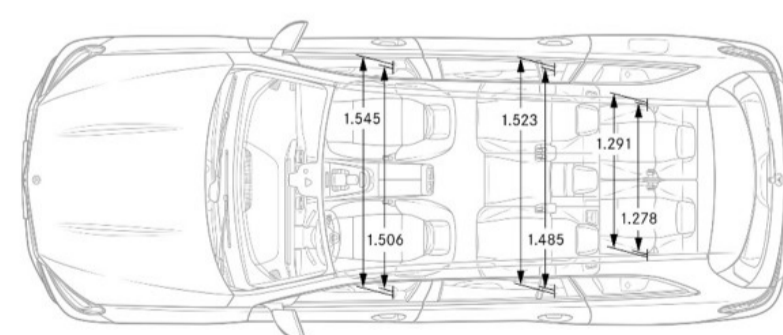

Specifications

GLS450W4

Drivetrain

Transmission	9G-TRONIC 9-Speed Automatic Transmission
Drive Configuration	All-wheel drive
Transmission Speeds	9

Engine

Engine Configuration	3.0L Inline-6 Turbo Engine with EQ-Boost
Power (hp)	362 hp
Torque (lb-ft)	369 lb-ft
Compression Ratio	10.5:1
Fuel Tank Size (gallons)	23.8
Fuel Requirement (Octane)	91
Electric Motor (hp), System Output (hp)	21
Electric Motor (lb-ft), System Torque (lb-ft)	184
Displacement (cc)	2,999

Performance

Acceleration	0-60mph 5.9 sec
Top Speed (mph)	130

Fuel Economy

Fuel Economy	19 mpg Cty/ 23 mpg Hwy/ 21 mpg Comb

Exterior Dimensions

Vehicle Length (in.)	205
Vehicle Height (in.)	71.8
Vehicle Width w/ Exterior Mirrors (in.)	84.9
Wheelbase (in.)	123.4
Coefficient of Drag	N/A
Curb Weight (lbs)	5,467
Maximum Load (lbs)	TBD
Track Width Front/Rear	65.7/66.6
Towing Capacity (lbs)	7,700

Interior Dimensions

Passenger Capacity	6/7
Headroom (front)	39.4 in.
Legroom (front)	40.3 in.
Shoulder Room (front)	59.3 in.
Headroom (rear)	40.2 in.
Legroom (Rear)	41.9 in.
Shoulder Room (Rear)	58.5 in.
Cargo Capacity	17.4 in.
Trunk Size	48.7 cu ft