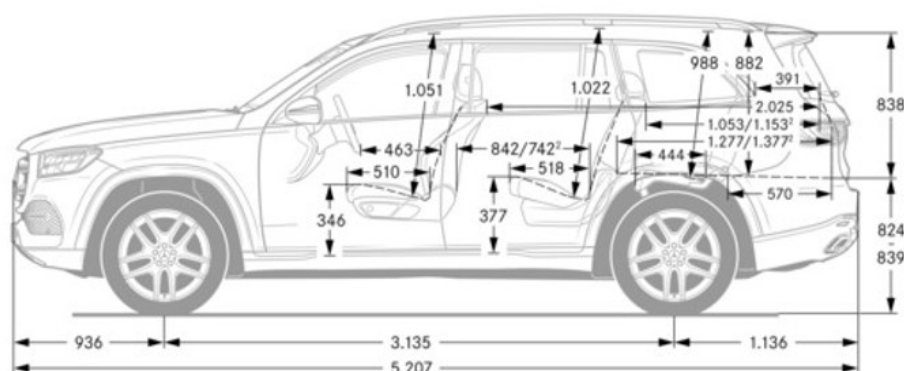

Specifications

GLS450W4

Drivetrain

Transmission	9G-TRONIC 9-Speed Automatic Transmission
Drive Configuration	All-wheel drive
Transmission Speeds	9

Engine

Engine Configuration	3.0L Inline-6 Turbo Engine with EQ-Boost
Power (hp)	362 hp
Torque (lb-ft)	369 lb-ft
Compression Ratio	10.5:1
Fuel Tank Size (gallons)	23.8
Fuel Requirement (Octane)	91
Electric Motor (hp), System Output (hp)	21
Electric Motor (lb-ft), System Torque (lb-ft)	184
Displacement (cc)	2,999

Performance

Acceleration	0-60mph 5.9 sec
Top Speed (mph)	130

Fuel Economy

Fuel Economy	19 mpg Cty/ 23 mpg Hwy/ 21 mpg Comb

Exterior Dimensions

Vehicle Length (in.)	205
Vehicle Height (in.)	71.8
Vehicle Width w/ Exterior Mirrors (in.)	84.9
Wheelbase (in.)	123.4
Coefficient of Drag	N/A
Curb Weight (lbs)	5,467
Maximum Load (lbs)	TBD
Track Width Front/Rear	65.7/66.6
Towing Capacity (lbs)	7,700

Interior Dimensions

Passenger Capacity	6/7
Headroom (front)	39,4 in.
Legroom (front)	40.3 in.
Shoulder Room (front)	59.3 in.
Headroom (rear)	40.2 in.
Legroom (Rear)	41.9 in.
Shoulder Room (Rear)	58.5 in.
Cargo Capacity	17.4 in.
Trunk Size	48.7 cu ft