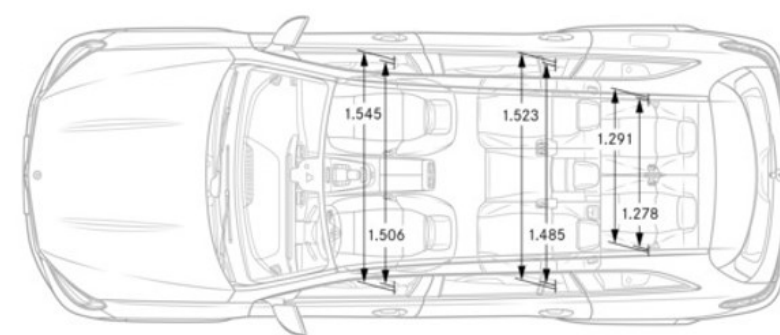

Drivetrain

Transmission	9G-TRONIC 9-Speed Automatic Transmission
Drive Configuration	All-wheel drive
Transmission Speeds	9

Engine

Engine Configuration	4.0L V8 Bi-Turbo Engine with EQ-Boost
Power (hp)	483 hp
Torque (lb-ft)	516 lb-ft
Compression Ratio	10.5:1
Construction	N/A
Fuel Requirement (Octane)	91
Fuel Tank Size (gallons)	23.8
Electric Motor (hp), System Output (hp)	21
Electric Motor (lb-ft), System Torque (lb-ft)	184
Displacement (cc)	3,982

Performance

Acceleration	0-60 mph 5.2 sec
Top Speed (mph)	130

Fuel Economy

Fuel Economy	16 mpg Cty/ 21 mpg Hwy/18 mpg Comb

Exterior Dimensions

Vehicle Length (in.)	205.2
Vehicle Height (in.)	71.8
Vehicle Width w/ Exterior Mirrors (in.)	84.9
Wheelbase (in.)	123.4
Coefficient of Drag	N/A
Curb Weight (lbs)	5,754
Track Width Front/Rear	67.1/68.2
Towing Capacity	7700

Interior Dimensions

Passenger Capacity	6/7
Headroom (front)	39,4 in.
Legroom (front)	40.3 in.
Shoulder Room (front)	59.3 in.
Headroom (rear)	40.2 in.
Legroom (Rear)	41.9 in.
Shoulder Room (Rear)	58.5 in.
Cargo Capacity	17.4 in.
Trunk Size	48.7 cu ft