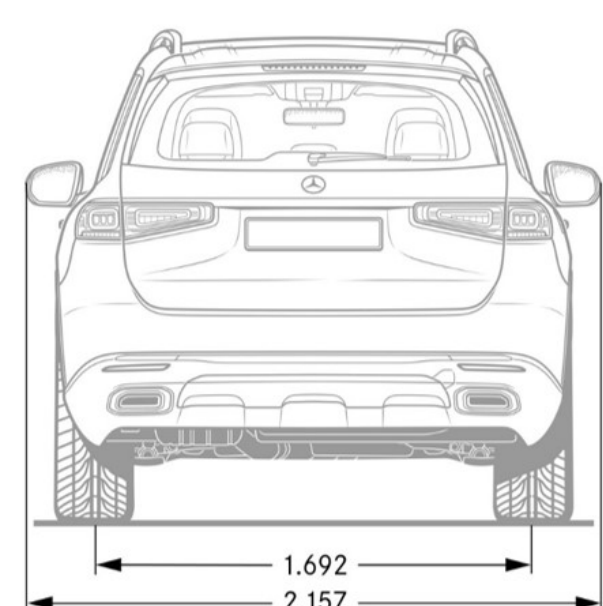

Specifications

GLS450W4

Drivetrain

Transmission	9G-TRONIC 9-Speed Automatic Transmission
Drive Configuration	All-wheel drive
Transmission Speeds	9

Engine

Engine Configuration	3.0L Inline-6 Turbo Engine with EQ-Boost
Power (hp)	362 hp
Torque (lb-ft)	369 lb-ft
Compression Ratio	10.5:1
Fuel Tank Size (gallons)	23.8
Fuel Requirement (Octane)	91
Electric Motor (hp), System Output (hp)	21
Electric Motor (lb-ft), System Torque (lb-ft)	184
Displacement (cc)	2,999

Performance

Acceleration	0-60mph 5.9 sec
Top Speed (mph)	130

Fuel Economy

Fuel Economy	19 mpg Cty/ 23 mpg Hwy/ 21 mpg Comb

Exterior Dimensions

Vehicle Length (in.)	205
Vehicle Height (in.)	71.8
Vehicle Width w/ Exterior Mirrors (in.)	84.9
Wheelbase (in.)	123.4
Coefficient of Drag	N/A
Curb Weight (lbs)	5,467
Maximum Load (lbs)	TBD
Track Width Front/Rear	65.7/66.6
Towing Capacity (lbs)	7,700

Interior Dimensions

Passenger Capacity	6/7
Headroom (front)	39,4 in.
Legroom (front)	40.3 in.
Shoulder Room (front)	59.3 in.
Headroom (rear)	40.2 in.
Legroom (Rear)	41.9 in.
Shoulder Room (Rear)	58.5 in.
Cargo Capacity	17.4 in.
Trunk Size	48.7 cu ft