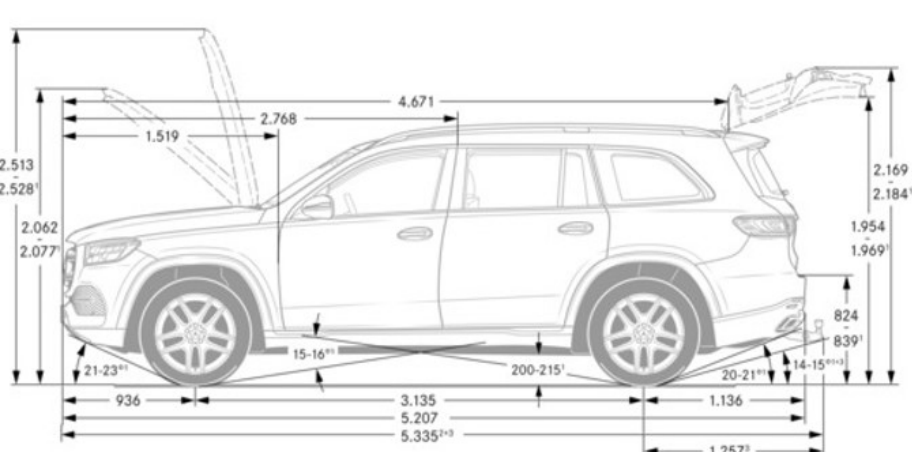

Specifications

GLS450W4

Drivetrain

Transmission	9G-TRONIC 9-Speed Automatic Transmission
Drive Configuration	All-wheel drive
Transmission Speeds	9

Engine

Engine Configuration	3.0L Inline-6 Turbo Engine with EQ-Boost
Power (hp)	362 hp
Torque (lb-ft)	369 lb-ft
Compression Ratio	10.5:1
Fuel Tank Size (gallons)	23.8
Fuel Requirement (Octane)	91
Electric Motor (hp), System Output (hp)	21
Electric Motor (lb-ft), System Torque (lb-ft)	184
Displacement (cc)	2,999

Performance

Acceleration	0-60mph 5.9 sec
Top Speed (mph)	130

Fuel Economy

Fuel Economy	19 mpg Cty/ 23 mpg Hwy/ 21 mpg Comb

Exterior Dimensions

Vehicle Length (in.)	205
Vehicle Height (in.)	71.8
Vehicle Width w/ Exterior Mirrors (in.)	84.9
Wheelbase (in.)	123.4
Coefficient of Drag	N/A
Curb Weight (lbs)	5,467
Maximum Load (lbs)	TBD
Track Width Front/Rear	65.7/66.6
Towing Capacity (lbs)	7,700

Interior Dimensions

Passenger Capacity	6/7
Headroom (front)	39,4 in.
Legroom (front)	40.3 in.
Shoulder Room (front)	59.3 in.
Headroom (rear)	40.2 in.
Legroom (Rear)	41.9 in.
Shoulder Room (Rear)	58.5 in.
Cargo Capacity	17.4 in.
Trunk Size	48.7 cu ft