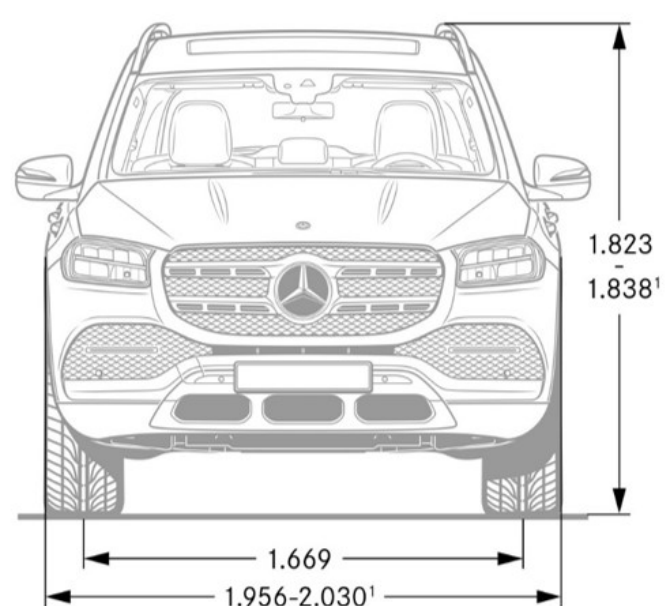

Specifications

GLS450W4

Drivetrain

Transmission	9G-TRONIC 9-Speed Automatic Transmission
Drive Configuration	All-wheel drive
Transmission Speeds	9

Engine

Engine Configuration	3.0L Inline-6 Turbo Engine with EQ-Boost
Power (hp)	362 hp
Torque (lb-ft)	369 lb-ft
Compression Ratio	10.5:1
Fuel Tank Size (gallons)	23.8
Fuel Requirement (Octane)	91
Electric Motor (hp), System Output (hp)	21
Electric Motor (lb-ft), System Torque (lb-ft)	184
Displacement (cc)	2,999

Performance

Acceleration	0-60mph 5.9 sec
Top Speed (mph)	130

Fuel Economy

Fuel Economy	19 mpg Cty/ 23 mpg Hwy/ 21 mpg Comb

Exterior Dimensions

Vehicle Length (in.)	205
Vehicle Height (in.)	71.8
Vehicle Width w/ Exterior Mirrors (in.)	84.9
Wheelbase (in.)	123.4
Coefficient of Drag	N/A
Curb Weight (lbs)	5,467
Maximum Load (lbs)	TBD
Track Width Front/Rear	65.7/66.6
Towing Capacity (lbs)	7,700

Interior Dimensions

Passenger Capacity	6/7
Headroom (front)	39,4 in.
Legroom (front)	40.3 in.
Shoulder Room (front)	59.3 in.
Headroom (rear)	40.2 in.
Legroom (Rear)	41.9 in.
Shoulder Room (Rear)	58.5 in.
Cargo Capacity	17.4 in.
Trunk Size	48.7 cu ft