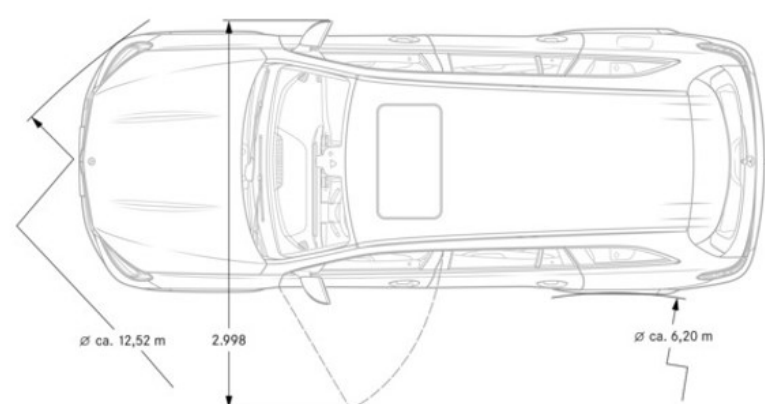

Drivetrain

Transmission	9G-TRONIC 9-Speed Automatic Transmission
Drive Configuration	All-wheel drive
Transmission Speeds	9

Engine

Engine Configuration	4.0L V8 Bi-Turbo Engine with EQ-Boost
Power (hp)	483 hp
Torque (lb-ft)	516 lb-ft
Compression Ratio	10.5:1
Construction	N/A
Fuel Requirement (Octane)	91
Fuel Tank Size (gallons)	23.8
Electric Motor (hp), System Output (hp)	21
Electric Motor (lb-ft), System Torque (lb-ft)	184
Displacement (cc)	3,982

Performance

Acceleration	0-60 mph 5.2 sec
Top Speed (mph)	130

Fuel Economy

Fuel Economy	16 mpg Cty/ 21 mpg Hwy/18 mpg Comb

Exterior Dimensions

Vehicle Length (in.)	205.2
Vehicle Height (in.)	71.8
Vehicle Width w/ Exterior Mirrors (in.)	84.9
Wheelbase (in.)	123.4
Coefficient of Drag	N/A
Curb Weight (lbs)	5,754
Track Width Front/Rear	67.1/68.2
Towing Capacity	7700

Interior Dimensions

Passenger Capacity	6/7
Headroom (front)	39,4 in.
Legroom (front)	40.3 in.
Shoulder Room (front)	59.3 in.
Headroom (rear)	40.2 in.
Legroom (Rear)	41.9 in.
Shoulder Room (Rear)	58.5 in.
Cargo Capacity	17.4 in.
Trunk Size	48.7 cu ft