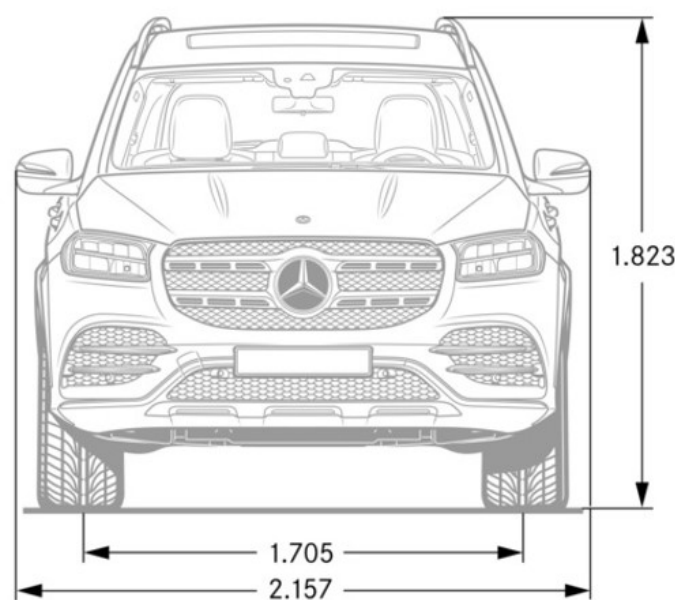

Drivetrain

Transmission	9G-TRONIC 9-Speed Automatic Transmission
Drive Configuration	All-wheel drive
Transmission Speeds	9

Engine

Engine Configuration	4.0L V8 Bi-Turbo Engine with EQ-Boost
Power (hp)	483 hp
Torque (lb-ft)	516 lb-ft
Compression Ratio	10.5:1
Construction	N/A
Fuel Requirement (Octane)	91
Fuel Tank Size (gallons)	23.8
Electric Motor (hp), System Output (hp)	21
Electric Motor (lb-ft), System Torque (lb-ft)	184
Displacement (cc)	3,982

Performance

Acceleration	0-60 mph 5.2 sec
Top Speed (mph)	130

Fuel Economy

Fuel Economy	16 mpg Cty/ 21 mpg Hwy/18 mpg Comb

Exterior Dimensions

Vehicle Length (in.)	205.2
Vehicle Height (in.)	71.8
Vehicle Width w/ Exterior Mirrors (in.)	84.9
Wheelbase (in.)	123.4
Coefficient of Drag	N/A
Curb Weight (lbs)	5,754
Track Width Front/Rear	67.1/68.2
Towing Capacity	7700

Interior Dimensions

Passenger Capacity	6/7
Headroom (front)	39,4 in.
Legroom (front)	40.3 in.
Shoulder Room (front)	59.3 in.
Headroom (rear)	40.2 in.
Legroom (Rear)	41.9 in.
Shoulder Room (Rear)	58.5 in.
Cargo Capacity	17.4 in.
Trunk Size	48.7 cu ft