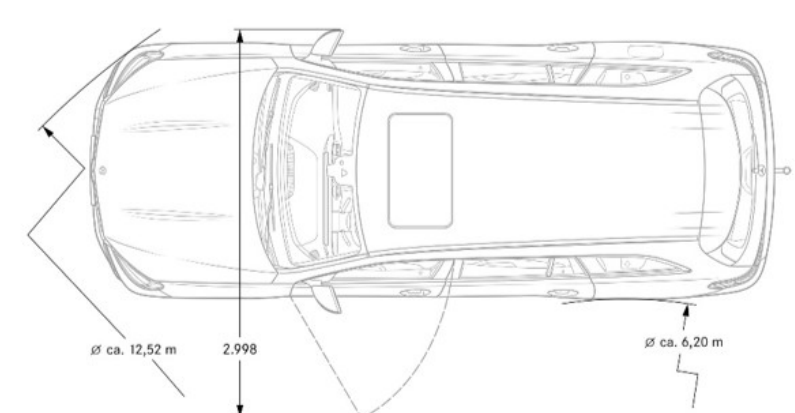

Specifications

GLS450W4

Drivetrain

Transmission	9G-TRONIC 9-Speed Automatic Transmission
Drive Configuration	All-wheel drive
Transmission Speeds	9

Engine

Engine Configuration	3.0L Inline-6 Turbo Engine with EQ-Boost
Power (hp)	362 hp
Torque (lb-ft)	369 lb-ft
Compression Ratio	10.5:1
Fuel Tank Size (gallons)	23.8
Fuel Requirement (Octane)	91
Electric Motor (hp), System Output (hp)	21
Electric Motor (lb-ft), System Torque (lb-ft)	184
Displacement (cc)	2,999

Performance

Acceleration	0-60mph 5.9 sec
Top Speed (mph)	130

Fuel Economy

Fuel Economy	19 mpg Cty/ 23 mpg Hwy/ 21 mpg Comb

Exterior Dimensions

Vehicle Length (in.)	205
Vehicle Height (in.)	71.8
Vehicle Width w/ Exterior Mirrors (in.)	84.9
Wheelbase (in.)	123.4
Coefficient of Drag	N/A
Curb Weight (lbs)	5,467
Maximum Load (lbs)	TBD
Track Width Front/Rear	65.7/66.6
Towing Capacity (lbs)	7,700

Interior Dimensions

Passenger Capacity	6/7
Headroom (front)	39,4 in.
Legroom (front)	40.3 in.
Shoulder Room (front)	59.3 in.
Headroom (rear)	40.2 in.
Legroom (Rear)	41.9 in.
Shoulder Room (Rear)	58.5 in.
Cargo Capacity	17.4 in.
Trunk Size	48.7 cu ft