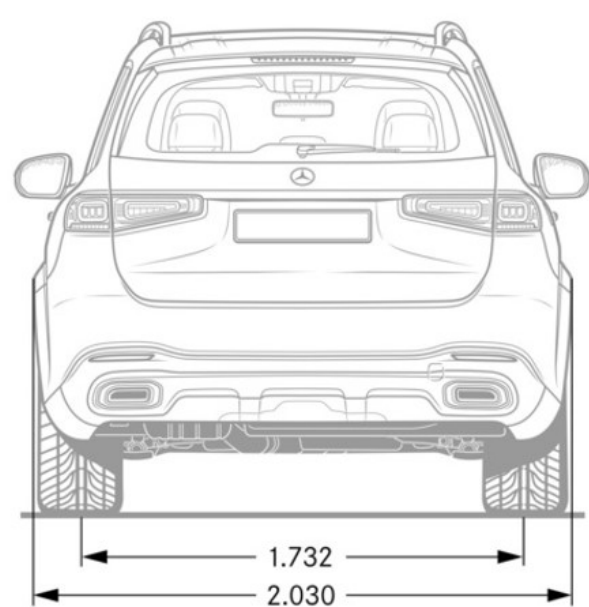

Drivetrain

Transmission	9G-TRONIC 9-Speed Automatic Transmission
Drive Configuration	All-wheel drive
Transmission Speeds	9

Engine

Engine Configuration	4.0L V8 Bi-Turbo Engine with EQ-Boost
Power (hp)	483 hp
Torque (lb-ft)	516 lb-ft
Compression Ratio	10.5:1
Construction	N/A
Fuel Requirement (Octane)	91
Fuel Tank Size (gallons)	23.8
Electric Motor (hp), System Output (hp)	21
Electric Motor (lb-ft), System Torque (lb-ft)	184
Displacement (cc)	3,982

Performance

Acceleration	0-60 mph 5.2 sec
Top Speed (mph)	130

Fuel Economy

Fuel Economy	16 mpg Cty/ 21 mpg Hwy/18 mpg Comb

Exterior Dimensions

Vehicle Length (in.)	205.2
Vehicle Height (in.)	71.8
Vehicle Width w/ Exterior Mirrors (in.)	84.9
Wheelbase (in.)	123.4
Coefficient of Drag	N/A
Curb Weight (lbs)	5,754
Track Width Front/Rear	67.1/68.2
Towing Capacity	7700

Interior Dimensions

Passenger Capacity	6/7
Headroom (front)	39,4 in.
Legroom (front)	40.3 in.
Shoulder Room (front)	59.3 in.
Headroom (rear)	40.2 in.
Legroom (Rear)	41.9 in.
Shoulder Room (Rear)	58.5 in.
Cargo Capacity	17.4 in.
Trunk Size	48.7 cu ft