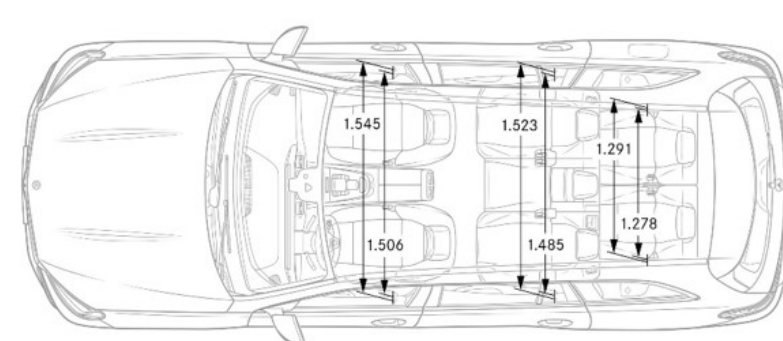

Specifications

GLS450W4

Drivetrain

Transmission	9G-TRONIC 9-Speed Automatic Transmission
Drive Configuration	All-wheel drive
Transmission Speeds	9

Engine

Engine Configuration	3.0L Inline-6 Turbo Engine with EQ-Boost
Power (hp)	362 hp
Torque (lb-ft)	369 lb-ft
Compression Ratio	10.5:1
Fuel Tank Size (gallons)	23.8
Fuel Requirement (Octane)	91
Electric Motor (hp), System Output (hp)	21
Electric Motor (lb-ft), System Torque (lb-ft)	184
Displacement (cc)	2,999

Performance

Acceleration	0-60mph 5.9 sec
Top Speed (mph)	130

Fuel Economy

Fuel Economy	19 mpg Cty/ 23 mpg Hwy/ 21 mpg Comb

Exterior Dimensions

Vehicle Length (in.)	205
Vehicle Height (in.)	71.8
Vehicle Width w/ Exterior Mirrors (in.)	84.9
Wheelbase (in.)	123.4
Coefficient of Drag	N/A
Curb Weight (lbs)	5,467
Maximum Load (lbs)	TBD
Track Width Front/Rear	65.7/66.6
Towing Capacity (lbs)	7,700

Interior Dimensions

Passenger Capacity	6/7
Headroom (front)	39,4 in.
Legroom (front)	40.3 in.
Shoulder Room (front)	59.3 in.
Headroom (rear)	40.2 in.
Legroom (Rear)	41.9 in.
Shoulder Room (Rear)	58.5 in.
Cargo Capacity	17.4 in.
Trunk Size	48.7 cu ft