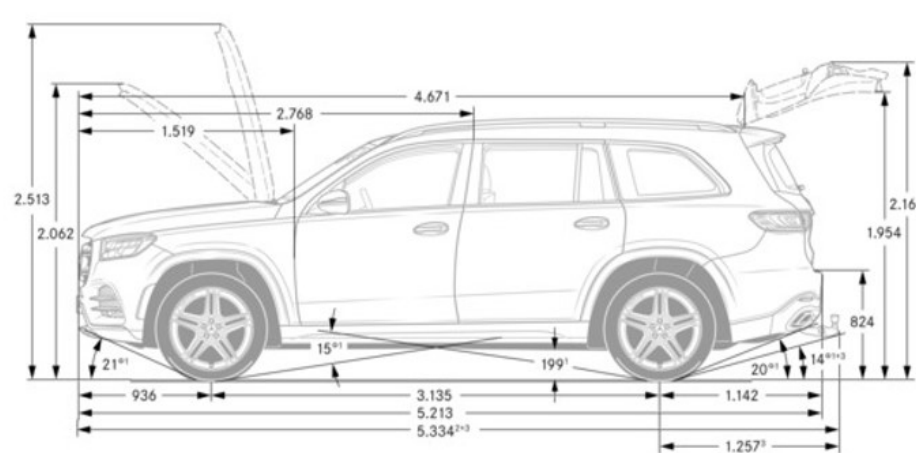

Drivetrain

Transmission	9G-TRONIC 9-Speed Automatic Transmission
Drive Configuration	All-wheel drive
Transmission Speeds	9

Engine

Engine Configuration	4.0L V8 Bi-Turbo Engine with EQ-Boost
Power (hp)	483 hp
Torque (lb-ft)	516 lb-ft
Compression Ratio	10.5:1
Construction	N/A
Fuel Requirement (Octane)	91
Fuel Tank Size (gallons)	23.8
Electric Motor (hp), System Output (hp)	21
Electric Motor (lb-ft), System Torque (lb-ft)	184
Displacement (cc)	3,982

Performance

Acceleration	0-60 mph 5.2 sec
Top Speed (mph)	130

Fuel Economy

Fuel Economy	16 mpg Cty/ 21 mpg Hwy/18 mpg Comb

Exterior Dimensions

Vehicle Length (in.)	205.2
Vehicle Height (in.)	71.8
Vehicle Width w/ Exterior Mirrors (in.)	84.9
Wheelbase (in.)	123.4
Coefficient of Drag	N/A
Curb Weight (lbs)	5,754
Track Width Front/Rear	67.1/68.2
Towing Capacity	7700

Interior Dimensions

Passenger Capacity	6/7
Headroom (front)	39,4 in.
Legroom (front)	40.3 in.
Shoulder Room (front)	59.3 in.
Headroom (rear)	40.2 in.
Legroom (Rear)	41.9 in.
Shoulder Room (Rear)	58.5 in.
Cargo Capacity	17.4 in.
Trunk Size	48.7 cu ft