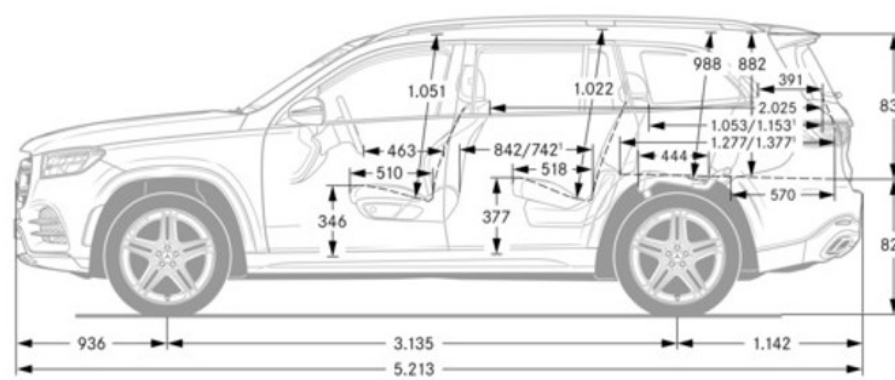

Drivetrain

Transmission	9G-TRONIC 9-Speed Automatic Transmission
Drive Configuration	All-wheel drive
Transmission Speeds	9

Engine

Engine Configuration	4.0L V8 Bi-Turbo Engine with EQ-Boost
Power (hp)	483 hp
Torque (lb-ft)	516 lb-ft
Compression Ratio	10.5:1
Construction	N/A
Fuel Requirement (Octane)	91
Fuel Tank Size (gallons)	23.8
Electric Motor (hp), System Output (hp)	21
Electric Motor (lb-ft), System Torque (lb-ft)	184
Displacement (cc)	3,982

Performance

Acceleration	0-60 mph 5.2 sec
Top Speed (mph)	130

Fuel Economy

Fuel Economy	16 mpg Cty/ 21 mpg Hwy/18 mpg Comb

Exterior Dimensions

Vehicle Length (in.)	205.2
Vehicle Height (in.)	71.8
Vehicle Width w/ Exterior Mirrors (in.)	84.9
Wheelbase (in.)	123.4
Coefficient of Drag	N/A
Curb Weight (lbs)	5,754
Track Width Front/Rear	67.1/68.2
Towing Capacity	7700

Interior Dimensions

Passenger Capacity	6/7
Headroom (front)	39,4 in.
Legroom (front)	40.3 in.
Shoulder Room (front)	59.3 in.
Headroom (rear)	40.2 in.
Legroom (Rear)	41.9 in.
Shoulder Room (Rear)	58.5 in.
Cargo Capacity	17.4 in.
Trunk Size	48.7 cu ft