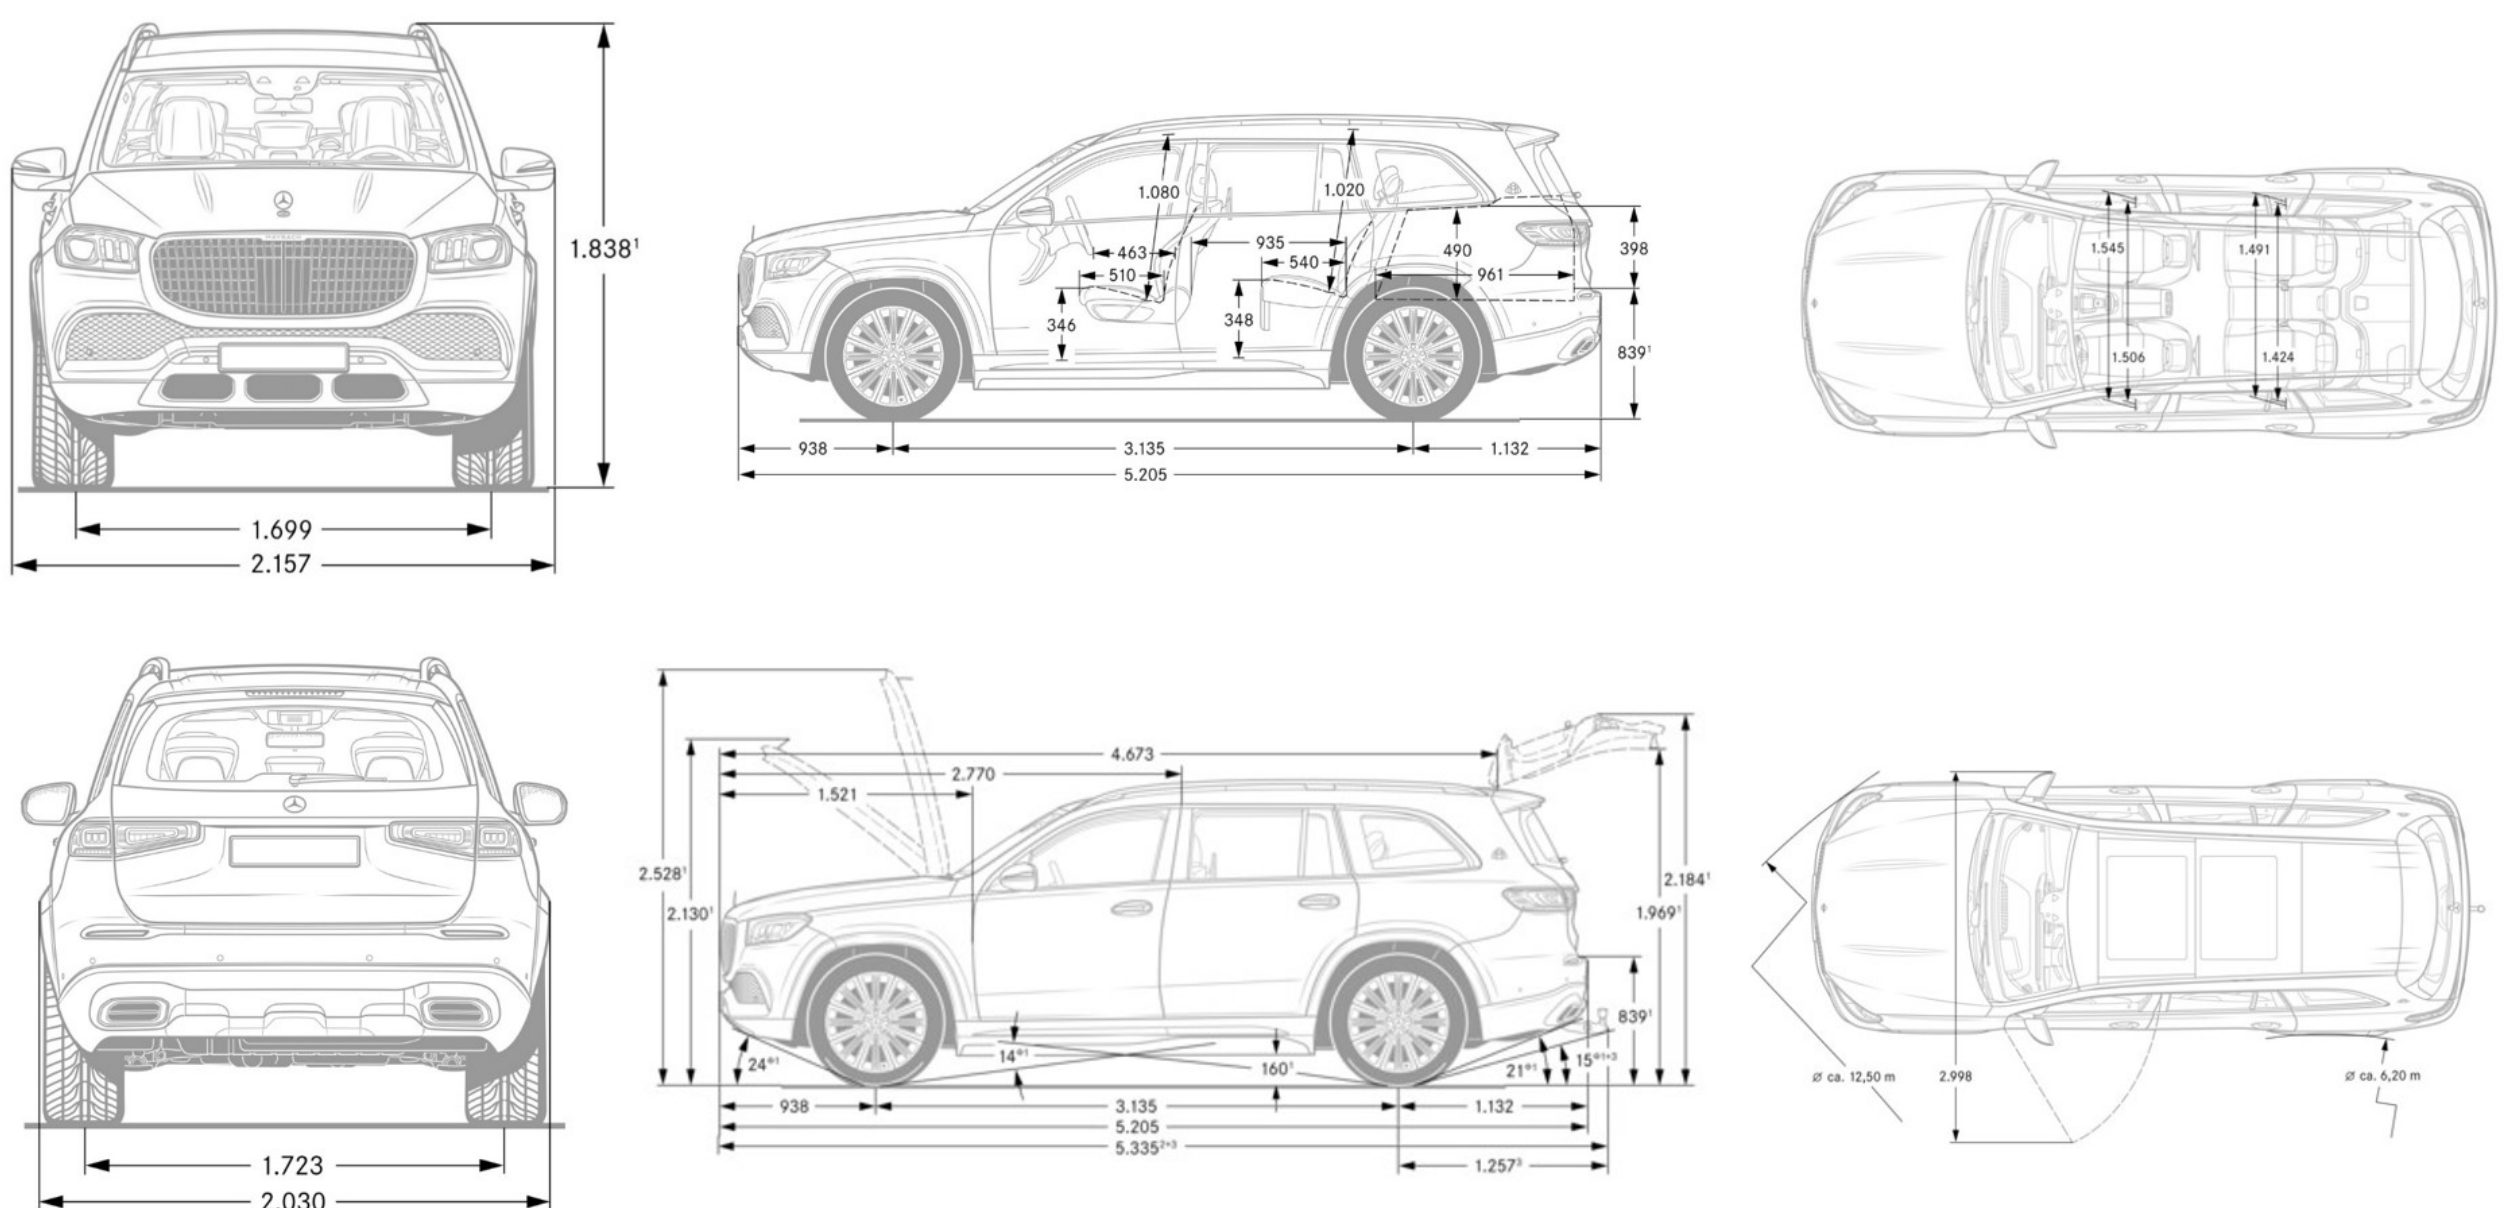

Specifications

GLS 600

Drivetrain

Transmission	9G-TRONIC 9-Speed Automatic Transmission
Drive Configuration	All-wheel drive
Transmission Speeds	9

Engine

Engine Configuration	4.0L V8 Bi-Turbo Engine with EQ-Boost
Power (hp)	550 hp
Torque (lb-ft)	538 lb-ft
Compression Ratio	10.5:1
Construction	N/A
Fuel Requirement (Octane)	91
Fuel Tank Size (gallons)	TBA
Electric Motor (hp), System Output (hp)	21
Electric Motor (lb-ft), System Torque (lb-ft)	184
Displacement (cc)	3,982

Performance

Acceleration	0-60 mph 4.8 sec
Top Speed (mph)	130

Fuel Economy

Fuel Economy	TBD

Exterior Dimensions

Vehicle Length (in.)	204.9
Vehicle Height (in.)	72.4
Vehicle Width w/ Exterior Mirrors (in.)	84.9
Wheelbase (in.)	123.4
Coefficient of Drag	N/A
Curb Weight (lbs)	TBA
Track Width Front/Rear	66.9/67.8

Interior Dimensions

Passenger Capacity	4/5
Headroom (front)	42.5
Legroom (front)	40.3
Shoulder Room (front)	59.3
Headroom (rear)	40.2
Legroom (Rear)	43.4 (52.8 in chauffeur position)
Shoulder Room (Rear)	56.1
Cargo Capacity	18.4 cu. ft.