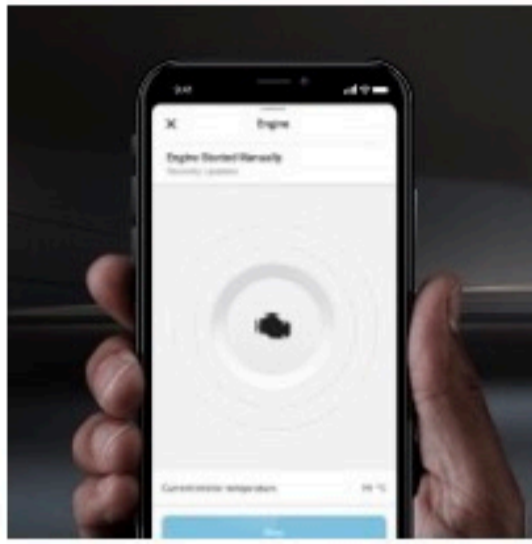

Order for

Amount: \$185.00

Vehicle Setup
Item number: QEV111AG6KTT
Mercedes-Benz GLS 450 4MATIC SUV (VIN: [redacted])
Option(s): 1 year
[Product details](#)

\$15.00 *

is distributed by [Mercedes-Benz USA, LLC](#)