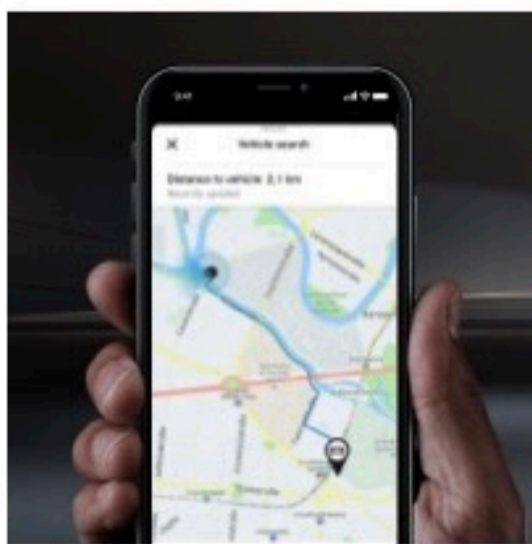

Vehicle Monitoring
Item number: QEV111AG6KTX
Mercedes-Benz GLS 450 4MATIC SUV (VIN: [redacted])
Option(s): 1 year
[Product details](#)

$15.00 *

is distributed by [Mercedes-Benz USA, LLC](#)

Sales Tax: $12.87
Total (including tax): $197.87

On payment I agree to the [General Terms of Business of Mercedes-Benz USA, LLC](#) and confirm that I am aware of the [refund policy](#) included in them and that I am ordering as a private consumer.

< Return to payment type

> Order now