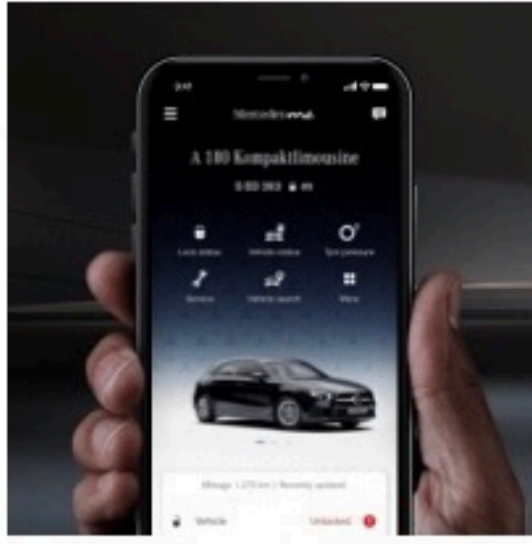

Order for

Amount: \$185.00

Vehicle Setup
Item number: QEV111AG6KTT
Mercedes-Benz GLS 450 4MATIC SUV (VIN: [redacted])
Option(s): 1 year
[Product details](#)

\$15.00 *

is distributed by [Mercedes-Benz USA, LLC](#)

Remote Engine Start
Item number: QEV111AH3P9G
Mercedes-Benz GLS 450 4MATIC SUV (VIN: [redacted])
Option(s): 1 year
[Product details](#)

\$35.00 *

is distributed by [Mercedes-Benz USA, LLC](#)

Live Traffic Information
Item number: QEV111AG4IRW
Mercedes-Benz GLS 450 4MATIC SUV (VIN: [redacted])
Option(s): 1 year
[Product details](#)