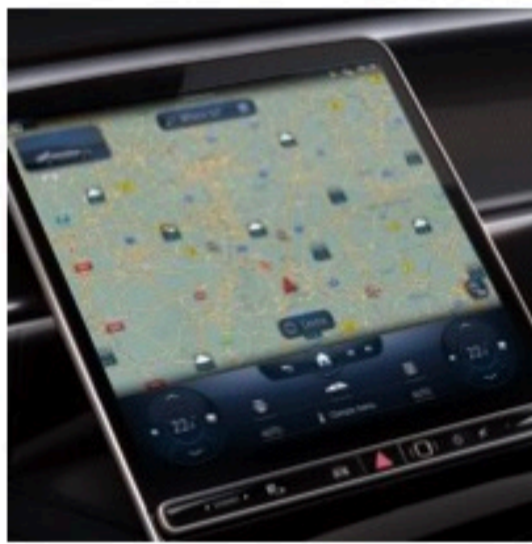

Navigation Services
Item number: QEV111AH5951
Mercedes-Benz GLS 450 4MATIC SUV (VIN: [redacted])
Option(s): 1 year
[Product details](#)

$30.00 *

is distributed by [Mercedes-Benz USA, LLC](#)