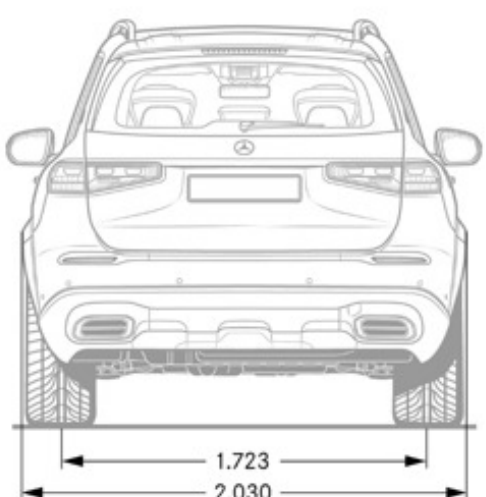

Specifications

GLS 600

Drivetrain

Transmission	9G-TRONIC 9-Speed Automatic Transmission
Drive Configuration	All-wheel drive
Transmission Speeds	9

Engine

Engine Configuration	4.0L V8 Bi-Turbo Engine with Mild-Hybrid System
Power (hp)	550 hp
Torque (lb-ft)	538 lb-ft
Compression Ratio	10.5:1
Construction	N/A
Fuel Requirement (Octane)	91
Fuel Tank Size (gallons)	TBA
Electric Motor (hp), System Output (hp)	21
Electric Motor (lb-ft), System Torque (lb-ft)	184
Displacement (cc)	3,982

Performance

Acceleration	0-60 mph 4.8 sec
Top Speed (mph)	130

Fuel Economy

Fuel Economy	TBD

Exterior Dimensions

Vehicle Length (in.)	204.9
Vehicle Height (in.)	72.4
Vehicle Width w/ Exterior Mirrors (in.)	84.9
Wheelbase (in.)	123.4
Coefficient of Drag	N/A
Curb Weight (lbs)	TBA
Track Width Front/Rear	66.9/67.8

Interior Dimensions

Passenger Capacity	4/5
Headroom (front)	42.5
Legroom (front)	40.3
Shoulder Room (front)	59.3
Headroom (rear)	40.2
Legroom (Rear)	43.4 (52.8 in chauffeur position)
Shoulder Room (Rear)	56.1
Cargo Capacity	18.4 cu. ft.