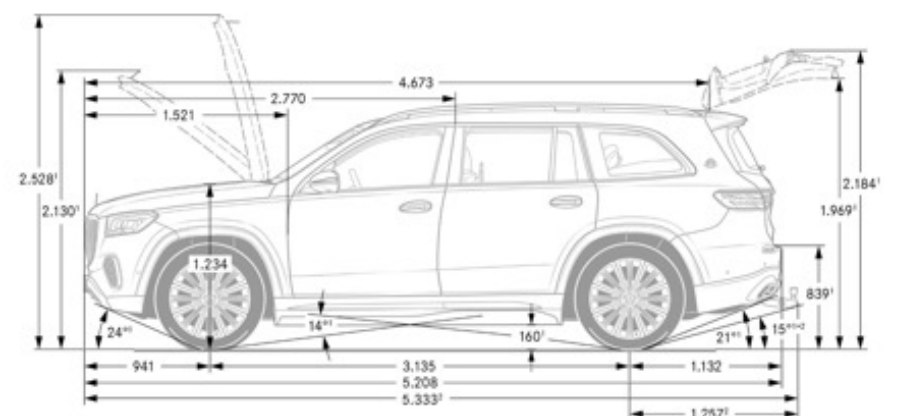

Specifications

GLS 600

Drivetrain

Transmission	9G-TRONIC 9-Speed Automatic Transmission
Drive Configuration	All-wheel drive
Transmission Speeds	9

Engine

Engine Configuration	4.0L V8 Bi-Turbo Engine with Mild-Hybrid System
Power (hp)	550 hp
Torque (lb-ft)	538 lb-ft
Compression Ratio	10.5:1
Construction	N/A
Fuel Requirement (Octane)	91
Fuel Tank Size (gallons)	TBA
Electric Motor (hp), System Output (hp)	21
Electric Motor (lb-ft), System Torque (lb-ft)	184
Displacement (cc)	3,982

Performance

Acceleration	0-60 mph 4.8 sec
Top Speed (mph)	130

Fuel Economy

Fuel Economy	TBD

Exterior Dimensions

Vehicle Length (in.)	204.9
Vehicle Height (in.)	72.4
Vehicle Width w/ Exterior Mirrors (in.)	84.9
Wheelbase (in.)	123.4
Coefficient of Drag	N/A
Curb Weight (lbs)	TBA
Track Width Front/Rear	66.9/67.8

Interior Dimensions

Passenger Capacity	4/5
Headroom (front)	42.5
Legroom (front)	40.3
Shoulder Room (front)	59.3
Headroom (rear)	40.2
Legroom (Rear)	43.4 (52.8 in chauffeur position)
Shoulder Room (Rear)	56.1
Cargo Capacity	18.4 cu. ft.