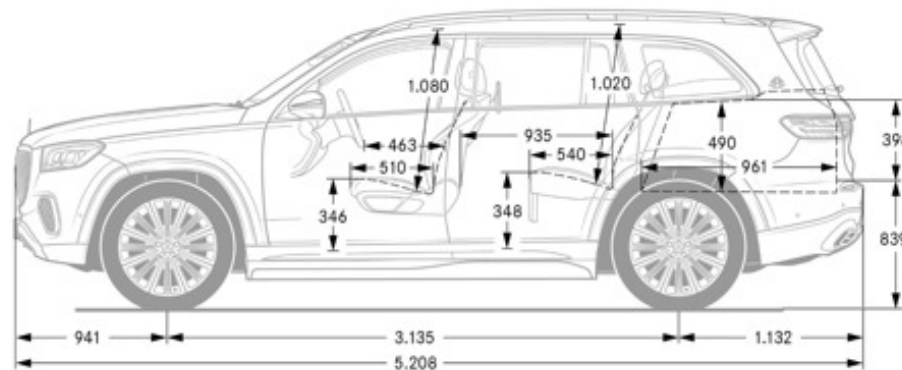

Specifications

GLS 600

Drivetrain

Transmission	9G-TRONIC 9-Speed Automatic Transmission
Drive Configuration	All-wheel drive
Transmission Speeds	9

Engine

Engine Configuration	4.0L V8 Bi-Turbo Engine with Mild-Hybrid System
Power (hp)	550 hp
Torque (lb-ft)	538 lb-ft
Compression Ratio	10.5:1
Construction	N/A
Fuel Requirement (Octane)	91
Fuel Tank Size (gallons)	TBA
Electric Motor (hp), System Output (hp)	21
Electric Motor (lb-ft), System Torque (lb-ft)	184
Displacement (cc)	3,982

Performance

Acceleration	0-60 mph 4.8 sec
Top Speed (mph)	130

Fuel Economy

Fuel Economy	TBD

Exterior Dimensions

Vehicle Length (in.)	204.9
Vehicle Height (in.)	72.4
Vehicle Width w/ Exterior Mirrors (in.)	84.9
Wheelbase (in.)	123.4
Coefficient of Drag	N/A
Curb Weight (lbs)	TBA
Track Width Front/Rear	66.9/67.8

Interior Dimensions

Passenger Capacity	4/5
Headroom (front)	42.5
Legroom (front)	40.3
Shoulder Room (front)	59.3
Headroom (rear)	40.2
Legroom (Rear)	43.4 (52.8 in chauffeur position)
Shoulder Room (Rear)	56.1
Cargo Capacity	18.4 cu. ft.