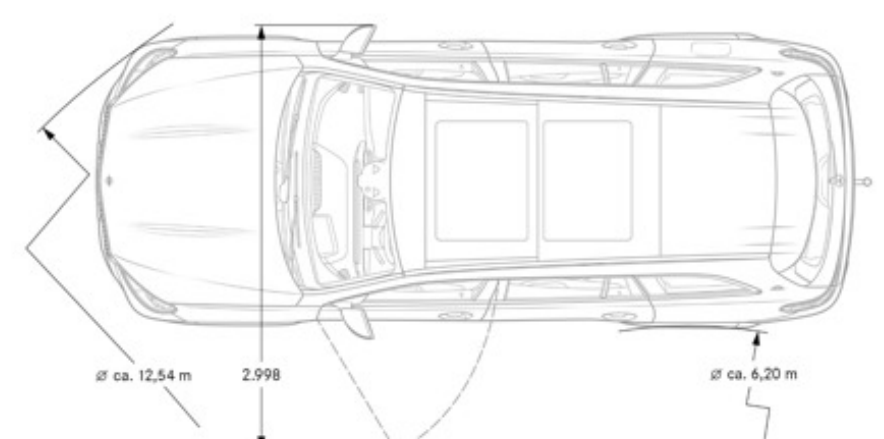

Specifications

GLS 600

Drivetrain

Transmission	9G-TRONIC 9-Speed Automatic Transmission
Drive Configuration	All-wheel drive
Transmission Speeds	9

Engine

Engine Configuration	4.0L V8 Bi-Turbo Engine with Mild-Hybrid System
Power (hp)	550 hp
Torque (lb-ft)	538 lb-ft
Compression Ratio	10.5:1
Construction	N/A
Fuel Requirement (Octane)	91
Fuel Tank Size (gallons)	TBA
Electric Motor (hp), System Output (hp)	21
Electric Motor (lb-ft), System Torque (lb-ft)	184
Displacement (cc)	3,982

Performance

Acceleration	0-60 mph 4.8 sec
Top Speed (mph)	130

Fuel Economy

Fuel Economy	TBD

Exterior Dimensions

Vehicle Length (in.)	204.9
Vehicle Height (in.)	72.4
Vehicle Width w/ Exterior Mirrors (in.)	84.9
Wheelbase (in.)	123.4
Coefficient of Drag	N/A
Curb Weight (lbs)	TBA
Track Width Front/Rear	66.9/67.8

Interior Dimensions

Passenger Capacity	4/5
Headroom (front)	42.5
Legroom (front)	40.3
Shoulder Room (front)	59.3
Headroom (rear)	40.2
Legroom (Rear)	43.4 (52.8 in chauffeur position)
Shoulder Room (Rear)	56.1
Cargo Capacity	18.4 cu. ft.