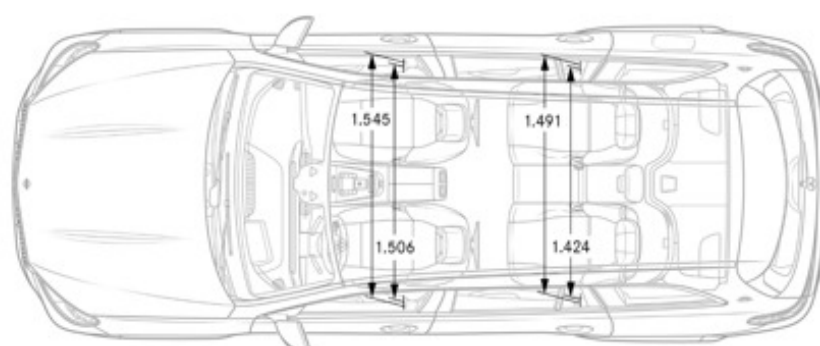

Specifications

GLS 600

Drivetrain

Transmission	9G-TRONIC 9-Speed Automatic Transmission
Drive Configuration	All-wheel drive
Transmission Speeds	9

Engine

Engine Configuration	4.0L V8 Bi-Turbo Engine with Mild-Hybrid System
Power (hp)	550 hp
Torque (lb-ft)	538 lb-ft
Compression Ratio	10.5:1
Construction	N/A
Fuel Requirement (Octane)	91
Fuel Tank Size (gallons)	TBA
Electric Motor (hp), System Output (hp)	21
Electric Motor (lb-ft), System Torque (lb-ft)	184
Displacement (cc)	3,982

Performance

Acceleration	0-60 mph 4.8 sec
Top Speed (mph)	130

Fuel Economy

Fuel Economy	TBD

Exterior Dimensions

Vehicle Length (in.)	204.9
Vehicle Height (in.)	72.4
Vehicle Width w/ Exterior Mirrors (in.)	84.9
Wheelbase (in.)	123.4
Coefficient of Drag	N/A
Curb Weight (lbs)	TBA
Track Width Front/Rear	66.9/67.8

Interior Dimensions

Passenger Capacity	4/5
Headroom (front)	42.5
Legroom (front)	40.3
Shoulder Room (front)	59.3
Headroom (rear)	40.2
Legroom (Rear)	43.4 (52.8 in chauffeur position)
Shoulder Room (Rear)	56.1
Cargo Capacity	18.4 cu. ft.