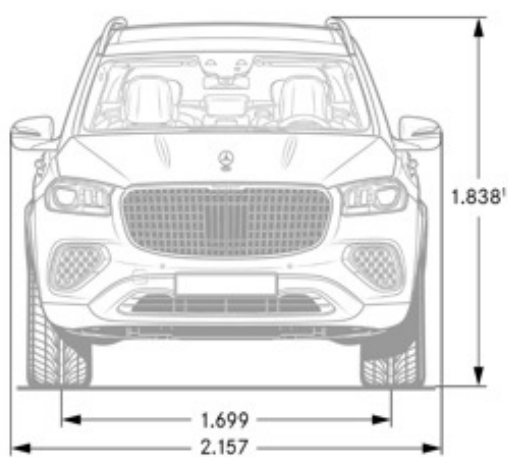

Specifications

GLS 600

Drivetrain

Transmission	9G-TRONIC 9-Speed Automatic Transmission
Drive Configuration	All-wheel drive
Transmission Speeds	9

Engine

Engine Configuration	4.0L V8 Bi-Turbo Engine with Mild-Hybrid System
Power (hp)	550 hp
Torque (lb-ft)	538 lb-ft
Compression Ratio	10.5:1
Construction	N/A
Fuel Requirement (Octane)	91
Fuel Tank Size (gallons)	TBA
Electric Motor (hp), System Output (hp)	21
Electric Motor (lb-ft), System Torque (lb-ft)	184
Displacement (cc)	3,982

Performance

Acceleration	0-60 mph 4.8 sec
Top Speed (mph)	130

Fuel Economy

Fuel Economy	TBD

Exterior Dimensions

Vehicle Length (in.)	204.9
Vehicle Height (in.)	72.4
Vehicle Width w/ Exterior Mirrors (in.)	84.9
Wheelbase (in.)	123.4
Coefficient of Drag	N/A
Curb Weight (lbs)	TBA
Track Width Front/Rear	66.9/67.8

Interior Dimensions

Passenger Capacity	4/5
Headroom (front)	42.5
Legroom (front)	40.3
Shoulder Room (front)	59.3
Headroom (rear)	40.2
Legroom (Rear)	43.4 (52.8 in chauffeur position)
Shoulder Room (Rear)	56.1
Cargo Capacity	18.4 cu. ft.