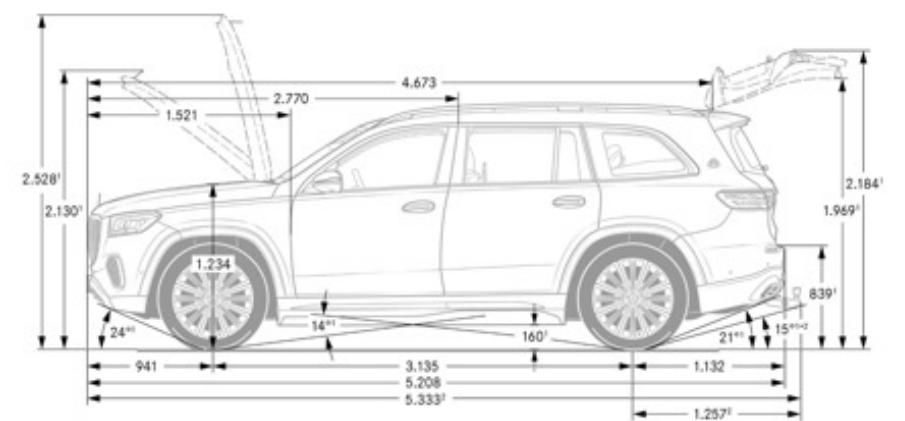

Specifications

GLS 600

Drivetrain

Transmission	9G-TRONIC 9-Speed Automatic Transmission
Drive Configuration	All-wheel drive
Transmission Speeds	9

Engine

Engine Configuration	4.0L V8 Bi-Turbo Engine with Mild-Hybrid System
Power (hp)	550 hp
Torque (lb-ft)	538 lb-ft
Compression Ratio	10.5:1
Construction	N/A
Fuel Requirement (Octane)	91
Fuel Tank Size (gallons)	TBA
Electric Motor (hp), System Output (hp)	21
Electric Motor (lb-ft), System Torque (lb-ft)	184
Displacement (cc)	3,982

Performance

Acceleration	0-60 mph 4.8 sec
Top Speed (mph)	130

Fuel Economy

Fuel Economy	TBD

Exterior Dimensions

Vehicle Length (in.)	204.9
Vehicle Height (in.)	72.4
Vehicle Width w/ Exterior Mirrors (in.)	84.9
Wheelbase (in.)	123.4
Coefficient of Drag	N/A
Curb Weight (lbs)	TBA
Track Width Front/Rear	66.9/67.8

Interior Dimensions

Passenger Capacity	4/5
Headroom (front)	42.5
Legroom (front)	40.3
Shoulder Room (front)	59.3
Headroom (rear)	40.2
Legroom (Rear)	43.4 (52.8 in chauffeur position)
Shoulder Room (Rear)	56.1
Cargo Capacity	18.4 cu. ft.