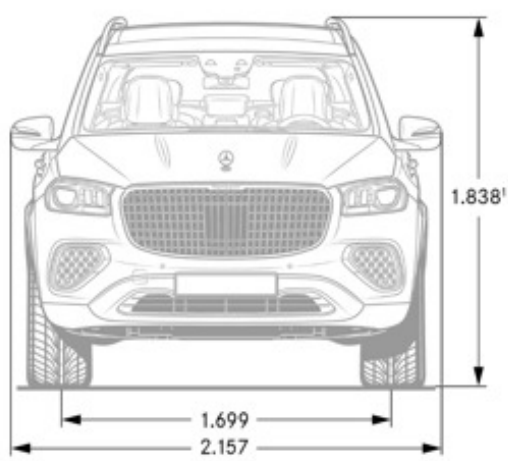

Specifications

GLS 600

Drivetrain

Transmission	9G-TRONIC 9-Speed Automatic Transmission
Drive Configuration	All-wheel drive
Transmission Speeds	9

Engine

Engine Configuration	4.0L V8 Bi-Turbo Engine with Mild-Hybrid System
Power (hp)	550 hp
Torque (lb-ft)	538 lb-ft
Compression Ratio	10.5:1
Construction	N/A
Fuel Requirement (Octane)	91
Fuel Tank Size (gallons)	TBA
Electric Motor (hp), System Output (hp)	21
Electric Motor (lb-ft), System Torque (lb-ft)	184
Displacement (cc)	3,982

Performance

Acceleration	0-60 mph 4.8 sec
Top Speed (mph)	130

Fuel Economy

Fuel Economy	TBD

Exterior Dimensions

Vehicle Length (in.)	204.9
Vehicle Height (in.)	72.4
Vehicle Width w/ Exterior Mirrors (in.)	84.9
Wheelbase (in.)	123.4
Coefficient of Drag	N/A
Curb Weight (lbs)	TBA
Track Width Front/Rear	66.9/67.8

Interior Dimensions

Passenger Capacity	4/5
Headroom (front)	42.5
Legroom (front)	40.3
Shoulder Room (front)	59.3
Headroom (rear)	40.2
Legroom (Rear)	43.4 (52.8 in chauffeur position)
Shoulder Room (Rear)	56.1
Cargo Capacity	18.4 cu. ft.