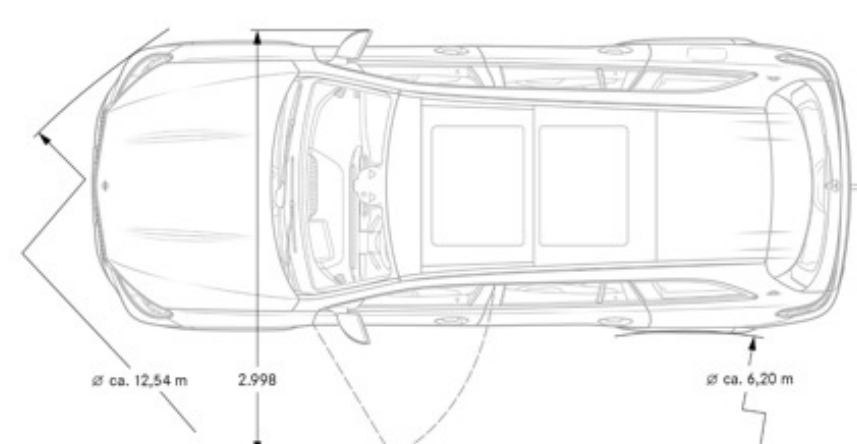

Specifications

GLS 600

Drivetrain

Transmission	9G-TRONIC 9-Speed Automatic Transmission
Drive Configuration	All-wheel drive
Transmission Speeds	9

Engine

Engine Configuration	4.0L V8 Bi-Turbo Engine with Mild-Hybrid System
Power (hp)	550 hp
Torque (lb-ft)	538 lb-ft
Compression Ratio	8.6:1
Fuel Requirement (Octane)	91
Fuel Tank Size (gallons)	23.7
Electric Motor (hp), System Output (hp)	21
Electric Motor (lb-ft), System Torque (lb-ft)	184
Displacement (cc)	3,982

Performance

Acceleration	0-60 mph 4.6 sec
Top Speed (mph)	130

Fuel Economy

City Fuel Economy	13
Highway Fuel Economy	18
Emission Certification	ULEV70

Exterior Dimensions

Vehicle Length (in.)	205
Vehicle Height (in.)	72.4
Vehicle Width w/ Exterior Mirrors (in.)	84.9
Wheelbase (in.)	123.4
Curb Weight (lbs)	6,106
Track Width Front/Rear	66.9/67.8

Interior Dimensions

Passenger Capacity	4/5
Headroom (front)	42.5
Legroom (front)	40.3
Shoulder Room (front)	59.3
Headroom (rear)	40.2
Legroom (Rear)	43.4 (52.8 in chauffeur position)
Shoulder Room (Rear)	56.1
Cargo Capacity	18.4 cu. ft.