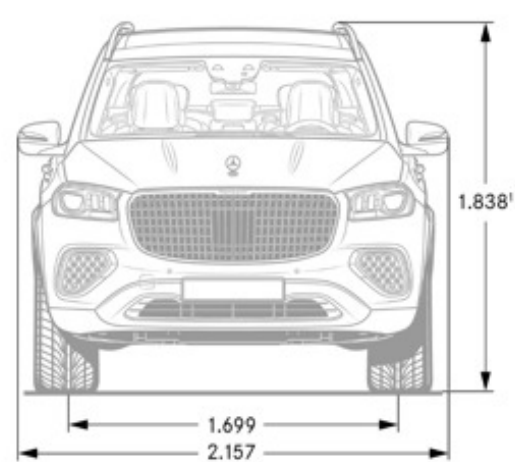

Specifications

GLS 600

Drivetrain

Transmission	9G-TRONIC 9-Speed Automatic Transmission
Drive Configuration	All-wheel drive
Transmission Speeds	9

Engine

Engine Configuration	4.0L V8 Bi-Turbo Engine with Mild-Hybrid System
Power (hp)	550 hp
Torque (lb-ft)	538 lb-ft
Compression Ratio	8.6:1
Fuel Requirement (Octane)	91
Fuel Tank Size (gallons)	23.7
Electric Motor (hp), System Output (hp)	21
Electric Motor (lb-ft), System Torque (lb-ft)	184
Displacement (cc)	3,982

Performance

Acceleration	0-60 mph 4.6 sec
Top Speed (mph)	130

Fuel Economy

City Fuel Economy	13
Highway Fuel Economy	18
Emission Certification	ULEV70

Exterior Dimensions

Vehicle Length (in.)	205
Vehicle Height (in.)	72.4
Vehicle Width w/ Exterior Mirrors (in.)	84.9
Wheelbase (in.)	123.4
Curb Weight (lbs)	6,106
Track Width Front/Rear	66.9/67.8

Interior Dimensions

Passenger Capacity	4/5
Headroom (front)	42.5
Legroom (front)	40.3
Shoulder Room (front)	59.3
Headroom (rear)	40.2
Legroom (Rear)	43.4 (52.8 in chauffeur position)
Shoulder Room (Rear)	56.1
Cargo Capacity	18.4 cu. ft.