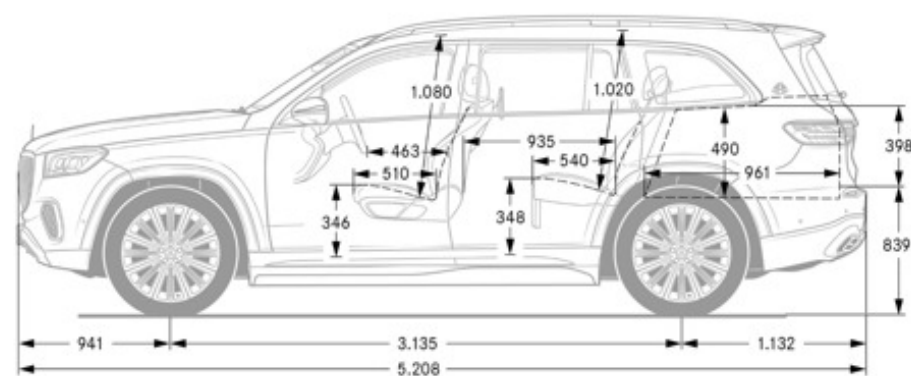

Specifications

GLS 600

Drivetrain

Transmission	9G-TRONIC 9-Speed Automatic Transmission
Drive Configuration	All-wheel drive
Transmission Speeds	9

Engine

Engine Configuration	4.0L V8 Bi-Turbo Engine with Mild-Hybrid System
Power (hp)	550 hp
Torque (lb-ft)	538 lb-ft
Compression Ratio	8.6:1
Fuel Requirement (Octane)	91
Fuel Tank Size (gallons)	23.7
Electric Motor (hp), System Output (hp)	21
Electric Motor (lb-ft), System Torque (lb-ft)	184
Displacement (cc)	3,982

Performance

Acceleration	0-60 mph 4.6 sec
Top Speed (mph)	130

Fuel Economy

City Fuel Economy	13
Highway Fuel Economy	18
Emission Certification	ULEV70

Exterior Dimensions

Vehicle Length (in.)	205
Vehicle Height (in.)	72.4
Vehicle Width w/ Exterior Mirrors (in.)	84.9
Wheelbase (in.)	123.4
Curb Weight (lbs)	6,106
Track Width Front/Rear	66.9/67.8

Interior Dimensions

Passenger Capacity	4/5
Headroom (front)	42.5
Legroom (front)	40.3
Shoulder Room (front)	59.3
Headroom (rear)	40.2
Legroom (Rear)	43.4 (52.8 in chauffeur position)
Shoulder Room (Rear)	56.1
Cargo Capacity	18.4 cu. ft.