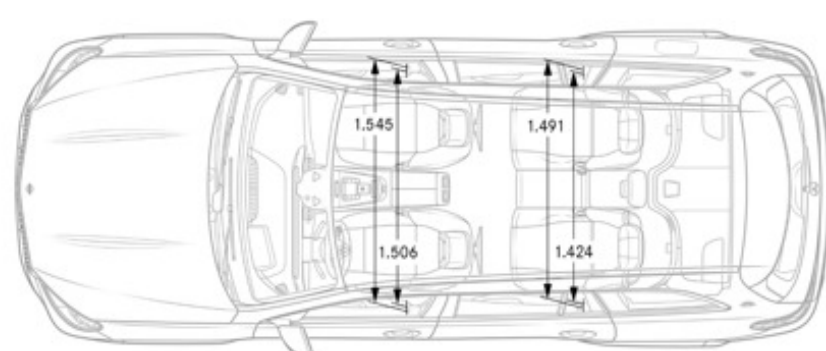

Specifications

GLS 600

Drivetrain

Transmission	9G-TRONIC 9-Speed Automatic Transmission
Drive Configuration	All-wheel drive
Transmission Speeds	9

Engine

Engine Configuration	4.0L V8 Bi-Turbo Engine with Mild-Hybrid System
Power (hp)	550 hp
Torque (lb-ft)	538 lb-ft
Compression Ratio	8.6:1
Fuel Requirement (Octane)	91
Fuel Tank Size (gallons)	23.7
Electric Motor (hp), System Output (hp)	21
Electric Motor (lb-ft), System Torque (lb-ft)	184
Displacement (cc)	3,982

Performance

Acceleration	0-60 mph 4.6 sec
Top Speed (mph)	130

Fuel Economy

City Fuel Economy	13
Highway Fuel Economy	18
Emission Certification	ULEV70

Exterior Dimensions

Vehicle Length (in.)	205
Vehicle Height (in.)	72.4
Vehicle Width w/ Exterior Mirrors (in.)	84.9
Wheelbase (in.)	123.4
Curb Weight (lbs)	6,106
Track Width Front/Rear	66.9/67.8

Interior Dimensions

Passenger Capacity	4/5
Headroom (front)	42.5
Legroom (front)	40.3
Shoulder Room (front)	59.3
Headroom (rear)	40.2
Legroom (Rear)	43.4 (52.8 in chauffeur position)
Shoulder Room (Rear)	56.1
Cargo Capacity	18.4 cu. ft.