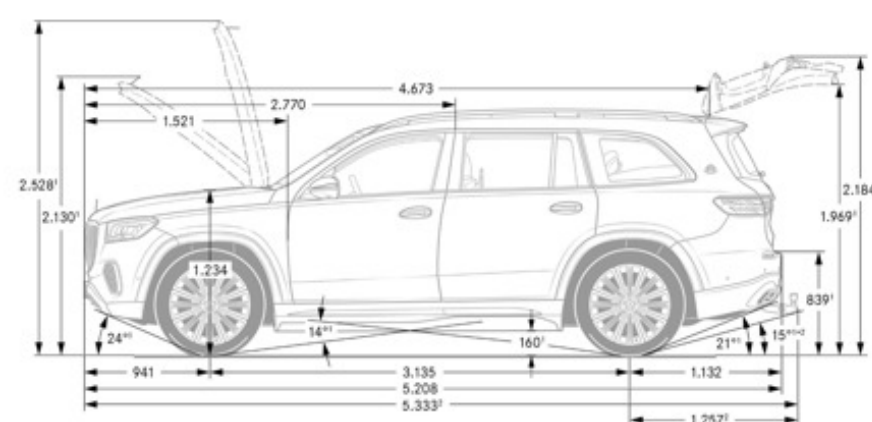

Specifications

GLS 600

Drivetrain

Transmission	9G-TRONIC 9-Speed Automatic Transmission
Drive Configuration	All-wheel drive
Transmission Speeds	9

Engine

Engine Configuration	4.0L V8 Bi-Turbo Engine with Mild-Hybrid System
Power (hp)	550 hp
Torque (lb-ft)	538 lb-ft
Compression Ratio	8.6:1
Fuel Requirement (Octane)	91
Fuel Tank Size (gallons)	23.7
Electric Motor (hp), System Output (hp)	21
Electric Motor (lb-ft), System Torque (lb-ft)	184
Displacement (cc)	3,982

Performance

Acceleration	0-60 mph 4.6 sec
Top Speed (mph)	130

Fuel Economy

City Fuel Economy	13
Highway Fuel Economy	18
Emission Certification	ULEV70

Exterior Dimensions

Vehicle Length (in.)	205
Vehicle Height (in.)	72.4
Vehicle Width w/ Exterior Mirrors (in.)	84.9
Wheelbase (in.)	123.4
Curb Weight (lbs)	6,106
Track Width Front/Rear	66.9/67.8

Interior Dimensions

Passenger Capacity	4/5
Headroom (front)	42.5
Legroom (front)	40.3
Shoulder Room (front)	59.3
Headroom (rear)	40.2
Legroom (Rear)	43.4 (52.8 in chauffeur position)
Shoulder Room (Rear)	56.1
Cargo Capacity	18.4 cu. ft.