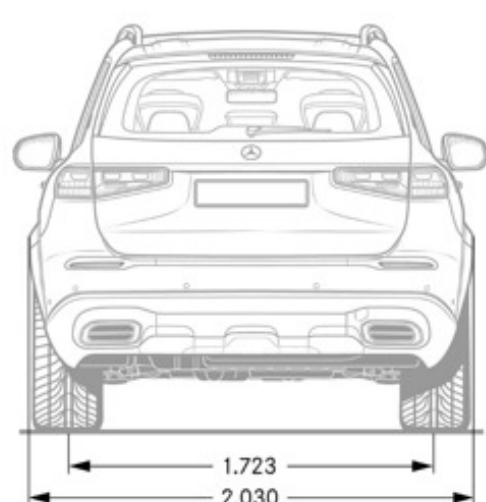

Specifications

GLS 600

Drivetrain

Transmission	9G-TRONIC 9-Speed Automatic Transmission
Drive Configuration	All-wheel drive
Transmission Speeds	9

Engine

Engine Configuration	4.0L V8 Bi-Turbo Engine with Mild-Hybrid System
Power (hp)	550 hp
Torque (lb-ft)	538 lb-ft
Compression Ratio	8.6:1
Fuel Requirement (Octane)	91
Fuel Tank Size (gallons)	23.7
Electric Motor (hp), System Output (hp)	21
Electric Motor (lb-ft), System Torque (lb-ft)	184
Displacement (cc)	3,982

Performance

Acceleration	0-60 mph 4.6 sec
Top Speed (mph)	130

Fuel Economy

City Fuel Economy	13
Highway Fuel Economy	18
Emission Certification	ULEV70

Exterior Dimensions

Vehicle Length (in.)	205
Vehicle Height (in.)	72.4
Vehicle Width w/ Exterior Mirrors (in.)	84.9
Wheelbase (in.)	123.4
Curb Weight (lbs)	6,106
Track Width Front/Rear	66.9/67.8

Interior Dimensions

Passenger Capacity	4/5
Headroom (front)	42.5
Legroom (front)	40.3
Shoulder Room (front)	59.3
Headroom (rear)	40.2
Legroom (Rear)	43.4 (52.8 in chauffeur position)
Shoulder Room (Rear)	56.1
Cargo Capacity	18.4 cu. ft.