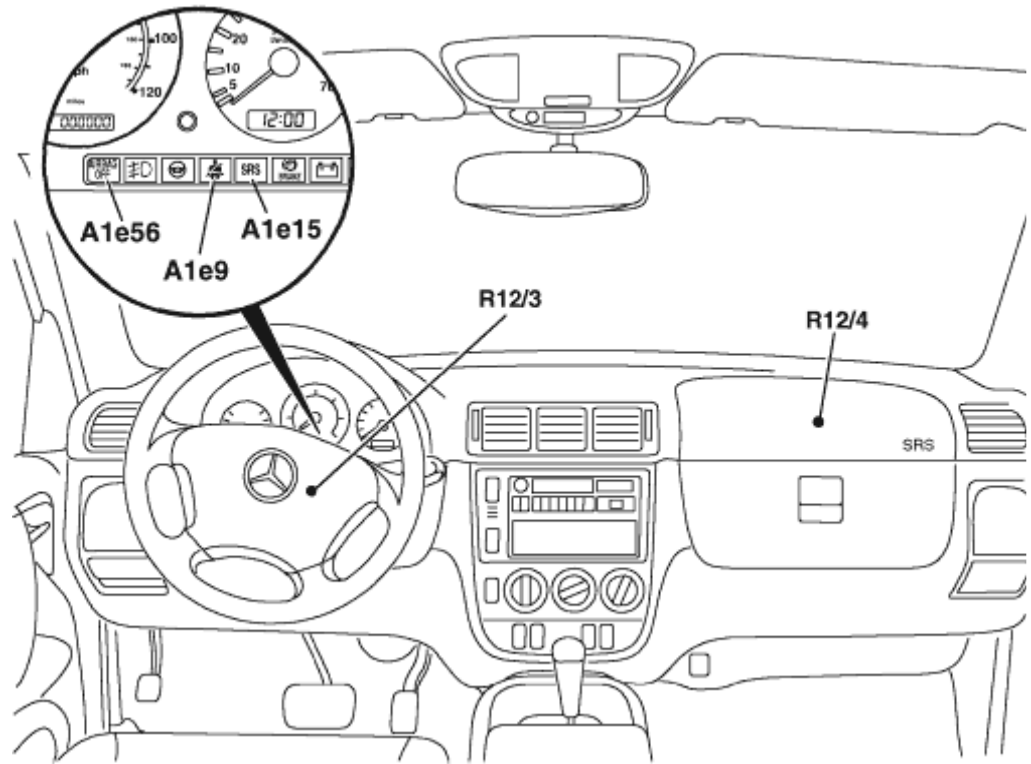

GF91.60-P-4012-01C	Airbag OFF indicator lamp, location	Model 163 as of 12/99	GF
--------------------	-------------------------------------	-----------------------	----

A1e9 Seat belt warning lamp

A1e15 Airbag indicator and warning lamp

A1e56 AIRBAG OFF indicator lamp

R12/3 Driver airbag squib

R12/4 Front passenger-side airbag squib 1

P91.60-0556-06