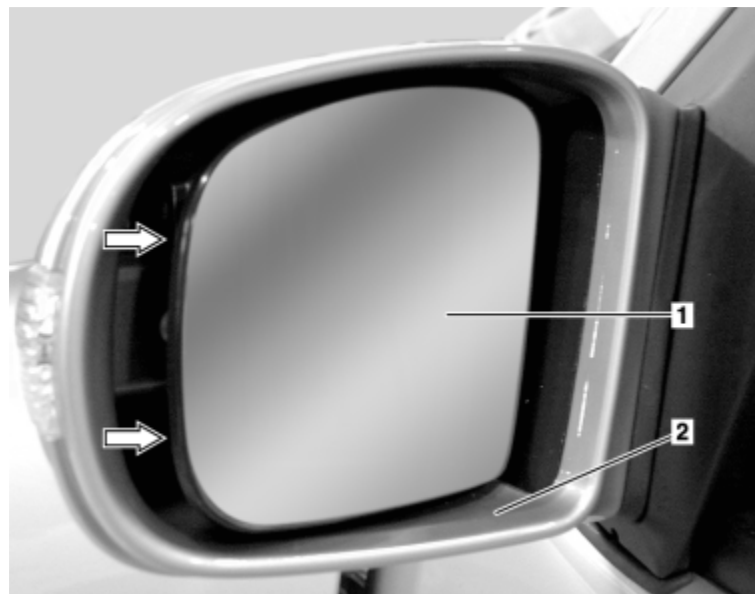

AR88.70-P-9040GI	Remove/install outside rearview mirror paneling	27.2.01
------------------	---	---------

MODEL 163.154 /174 #A as of 289565,
163.154 /174 #X as of 754620,
163.157 /175

1 Mirror glass
2 Outside rearview mirror paneling

Arrows Retaining lugs

P88.70-2107-11

	Remove/install		
1	Adjust mirror glass (1) toward inside.		
2	Loosen retaining lugs (arrows) in housing.	 Long wedge	115 589 03 59 00
3	Remove outside rearview mirror paneling (2) toward outside.		
4	Disconnect connector from turn signal lamp.		