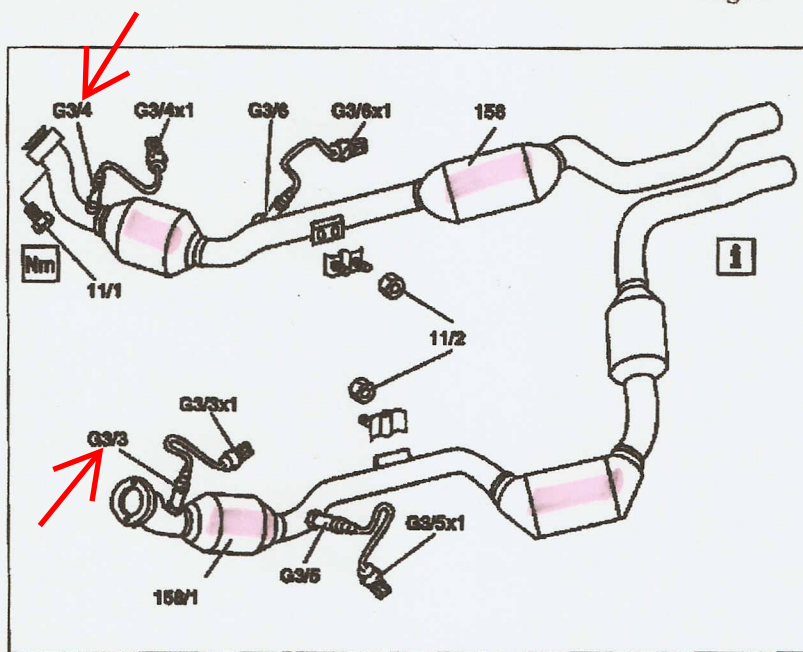

Illustrated on M112

- 11/1 Bolts
- 11/2 Nuts
- 158 Rear three way catalytic converter
- 158/1 Front three way catalytic converter
- G3/3 Left O2 sensor upstream TWC [KAT]
- G3/3x1 Left O2 sensor connector, upstream TWC
- G3/4 Right O2 sensor upstream TWC [KAT]
- G3/4x1 O2connector of right oxygen sensor, upstream TWC
- G3/5 Left O2 sensor downstream TWC [KAT]
- G3/5x1 Left O2 sensor connector, downstream of TWC
- G3/6 Right O2 sensor downstream TWC [KAT]
- G3/6x1 Right O2 sensor connector, downstream TWC