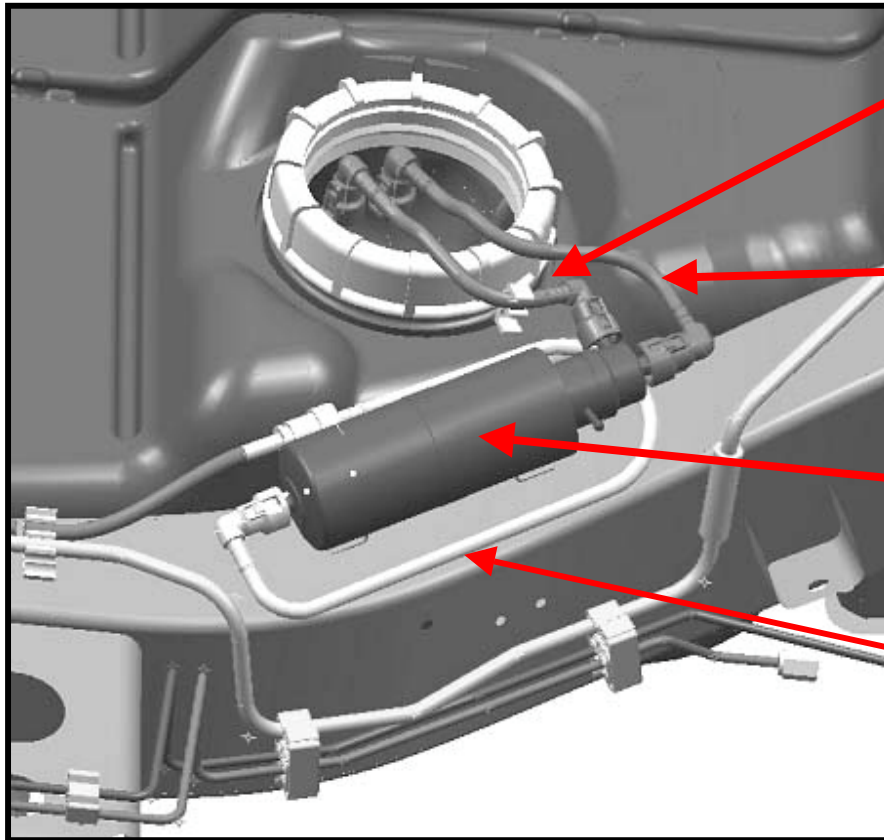

Service Note

Return Line
A163-470-29-64

Feed Line
A163-470-28-64

Larger Filter
A163-477-05-01 07-01

“Service Only” Loop Line
A163-470-37-64

The larger filter is installed in production as of approx. March 26, 2001 and does not require the “service only” loop line.