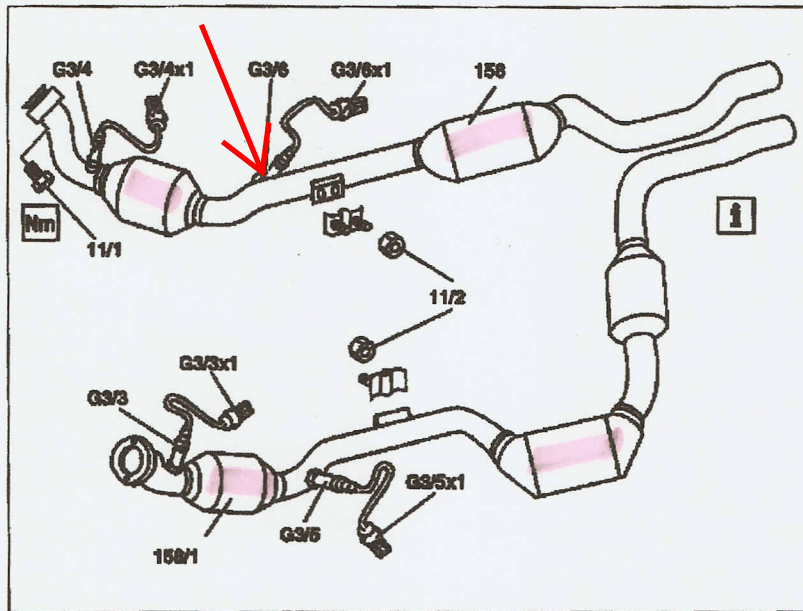

Illustrated on M112

- 11/1 Bolts
- 11/2 Nuts
- 158 Rear three way catalytic converter
- 158/1 Front three way catalytic converter
- G3/3 Left O2 sensor upstream TWC [KAT]
- G3/3x1 Left O2 sensor connector, upstream TWC
- G3/4 Right O2 sensor upstream TWC [KAT]
- G3/4x1 O2connector of right oxygen sensor, upstream TWC
- G3/5 Left O2 sensor downstream TWC [KAT]
- G3/5x1 Left O2 sensor connector, downstream of TWC
- G3/6 Right O2 sensor downstream TWC [KAT]
- G3/6x1 Right O2 sensor connector, downstream TWC