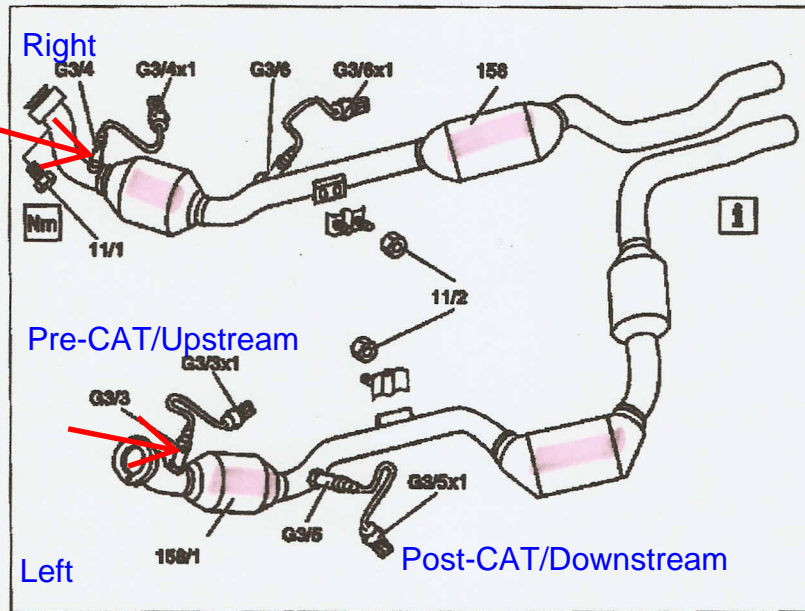

Illustrated on M112

- 11/1 Bolts
- 11/2 Nuts
- 158 Rear three way catalytic converter
- 158/1 Front three way catalytic converter
- G3/3 Left O2 sensor upstream TWC [KAT]
- G3/3x1 Left O2 sensor connector, upstream TWC
- G3/4 Right O2 sensor upstream TWC [KAT]
- G3/4x1 O2connector of right oxygen sensor, upstream TWC
- G3/5 Left O2 sensor downstream TWC [KAT]
- G3/5x1 Left O2 sensor connector, downstream of TWC
- G3/6 Right O2 sensor downstream TWC [KAT]
- G3/6x1 Right O2 sensor connector, downstream TWC