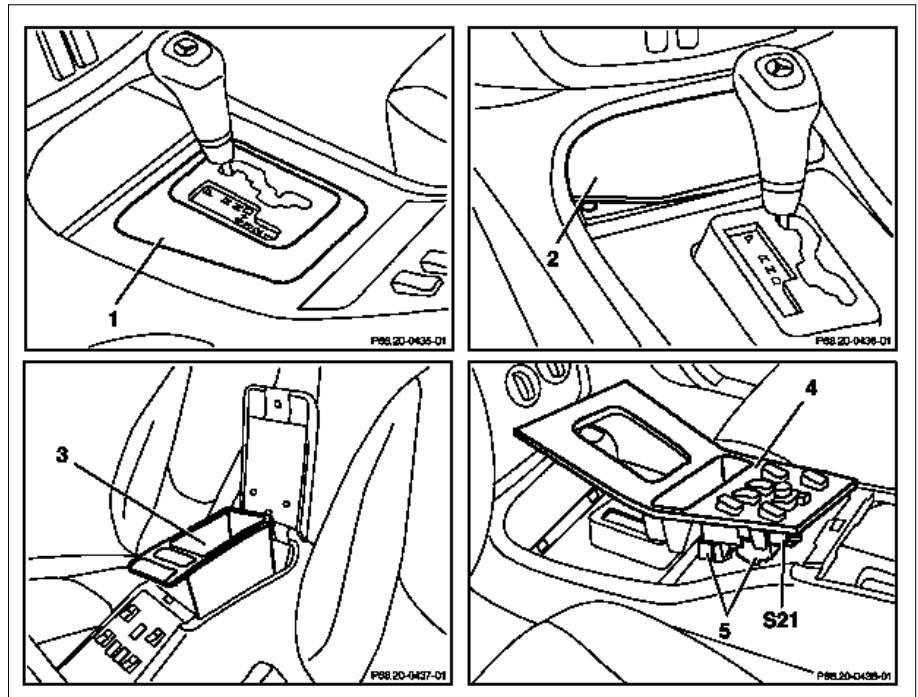

MODEL 163.113 /136 /154 /172 /174 up to 31.8.01

- 1 Plastic frame
- 2 Covering in front stowage compartment
- 3 Center console insert
- 4 Cover
- 5 Connectors
- S21 Center console switch group

P68.20-0434-06

 	Remove/install		
1	Remove plastic frame (1) upward		*115589035900
2	Remove covering in stowage compartment (2)	 Fastened with pin.	
3	Remove center console insert (3)	 Remove screws (2 each) from insert floor	
4	Press cover (4) out of catch in center console at rear and sides with long wedge		*115589035900
5	Disconnect connectors (5) from center console switch group (S21)		
6	Install in the reverse order		