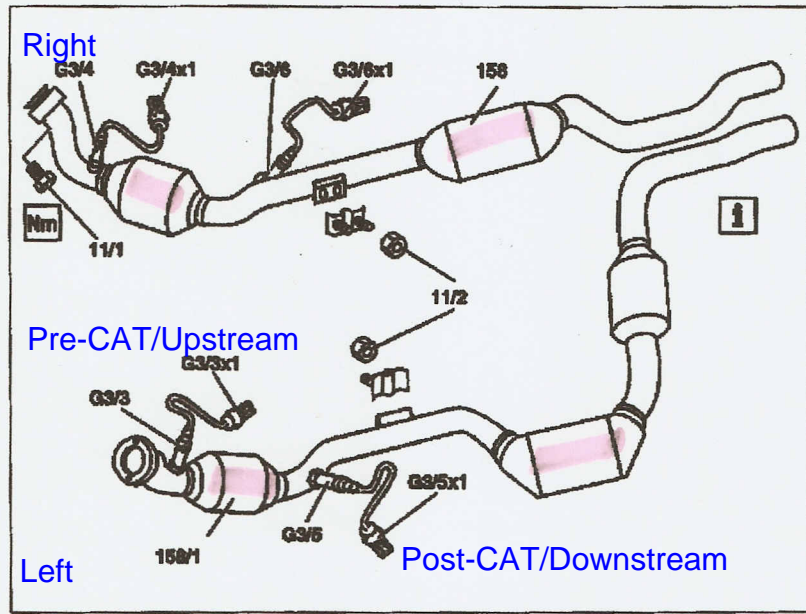

Illustrated on M112

- 11/1 Bolts
- 11/2 Nuts
- 158 Rear three way catalytic converter
- 158/1 Front three way catalytic converter
- G3/3 Left O2 sensor upstream TWC [KAT]
- G3/3x1 Left O2 sensor connector, upstream TWC
- G3/4 Right O2 sensor upstream TWC [KAT]
- G3/4x1 O2connector of right oxygen sensor, upstream TWC
- G3/5 Left O2 sensor downstream TWC [KAT]
- G3/5x1 Left O2 sensor connector, downstream of TWC
- G3/6 Right O2 sensor downstream TWC [KAT]
- G3/6x1 Right O2 sensor connector, downstream TWC

P49.10-0331-06

Illustrated On M112