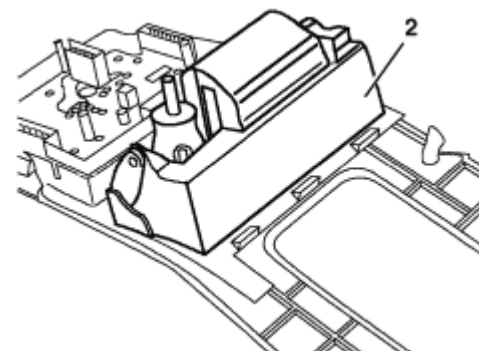

AR68.20-P-2400GH	Removing and installing ashtray housing from front center console	11.2.97
------------------	---	---------

**MODEL 163.154 /172 /174 up to 31.8.01**

- 1 Cover on gearshift lever  
2 Ashtray housing

P68.20-0455-01

P68.20-0454-01

	Remove/install		
1	Remove cover on gearshift lever (1)		<a href="#">AR68.20-P-2310GH</a>
2	Remove ashtray housing (2) toward rear	 <b>Installation:</b> Slide ashtray housing into mount and catch.	
3	Install in the reverse order		