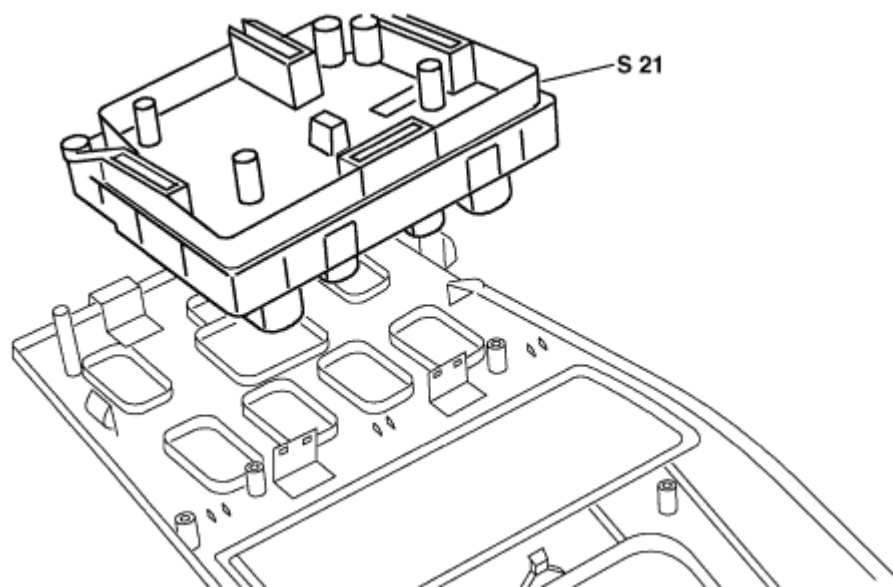

AR72.29-P-0001GH	Removing and installing center console switch group	14.2.97
------------------	---	---------

MODEL 163.154 /172 /174 up to 31.8.01

S21 Center console switch group

P72.29-0273-05

	Removal, installation		
1	Remove ashtray at front of center console		AR68.20-P-2400GH
2	Unclip center console switch group (S21)	 Center console switch group can only be replaced completely.	
3	Install in the reverse order		