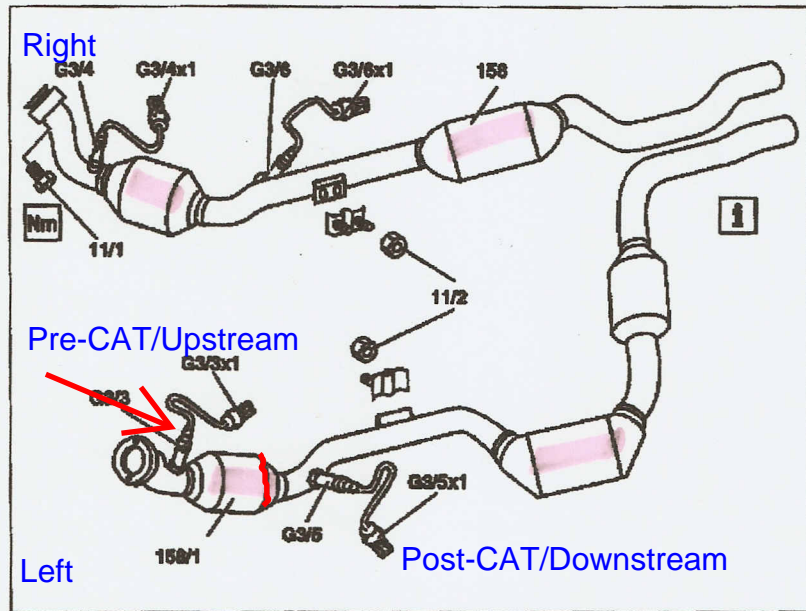

Illustrated on M112

- 11/1 Bolts
- 11/2 Nuts
- 158 Rear three way catalytic converter
- 158/1 Front three way catalytic converter
- G3/3 Left O2 sensor upstream TWC [KAT]
- G3/3x1 Left O2 sensor connector, upstream TWC
- G3/4 Right O2 sensor upstream TWC [KAT]
- G3/4x1 O2connector of right oxygen sensor, upstream TWC
- G3/5 Left O2 sensor downstream TWC [KAT]
- G3/5x1 Left O2 sensor connector, downstream of TWC
- G3/6 Right O2 sensor downstream TWC [KAT]
- G3/6x1 Right O2 sensor connector, downstream TWC