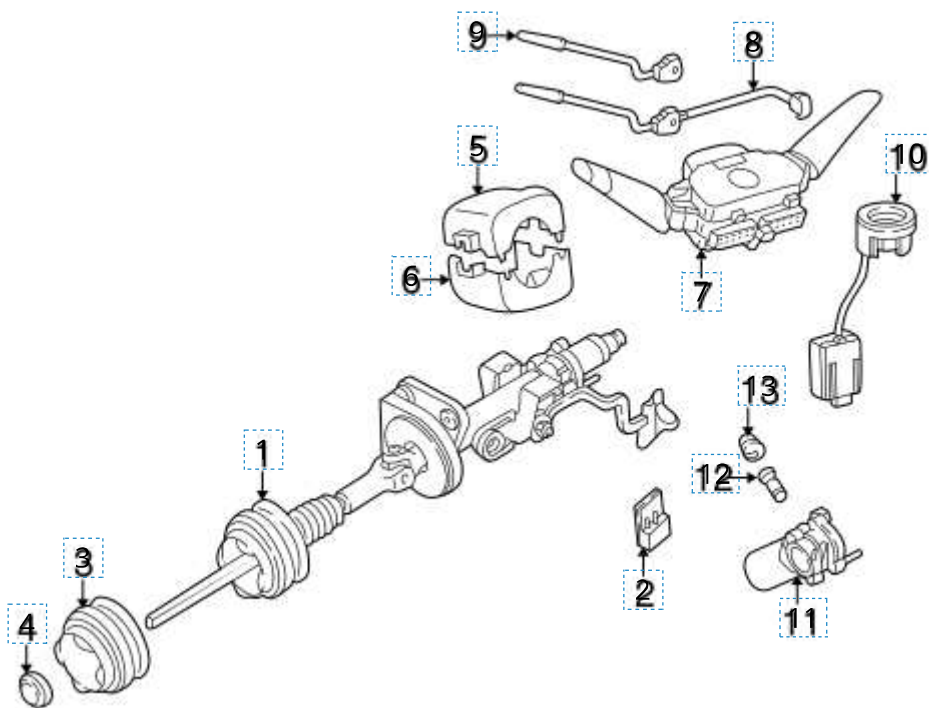

CART

(https://www.genuinemercedesparts.com/index.php?ua=use_checkout_start_page)

Home (https://www.genuinemercedesparts.com)

> 1998 Mercedes Benz ML 320 (https://www.genuinemercedesparts.com/auto-parts/1998/mercedes-benz/ml320/base-trim/3-2l-v6-gas-engine)

> Steering (https://www.genuinemercedesparts.com/auto-parts/1998/mercedes-benz/ml320/base-trim/3-2l-v6-gas-engine/steering-cat)

> Steering Column Assembly (https://www.genuinemercedesparts.com/auto-parts/1998/mercedes-benz/ml320/base-trim/3-2l-v6-gas-engine/steering-cat/steering-column-assembly-scat)

1998 MERCEDES BENZ ML 320

[CHANGE VEHICLE](#)

STEERING/STEERING COLUMN ASSEMBLY FOR 1998 MERCEDES-BENZ ML 320

SELECT STEERING COLUMN ASSEMBLY PART

No.

- 1 163-460-05-16 / Steering Column (https://www.genuinemercedesparts.com/?c=Zz1zdGVlcmluZyZzPXN0ZWVyaWw/OESP)
- 1 163-460-05-16 / Steering Column (https://www.genuinemercedesparts.com/?c=Zz1zdGVlcmluZyZzPXN0ZWVyaWw/ESP)
- 2 163-545-03-14 / Switch (https://www.genuinemercedesparts.com/?c=Zz1zdGVlcmluZyZzPXN0ZWVyaWw/)
- 3 163-462-01-96 / Dust Shield (https://www.genuinemercedesparts.com/?c=Zz1zdGVlcmluZyZzPXN0ZWVyaWw/Boot)
- 4 123-462-04-60 / Seal (https://www.genuinemercedesparts.com/?c=Zz1zdGVlcmluZyZzPXN0ZWVyaWw/)
- 5 163-689-03-06-7167 / Column Cover (https://www.genuinemercedesparts.com/?c=Zz1zdGVlcmluZyZzPXN0ZWVyaWw/UNDER)