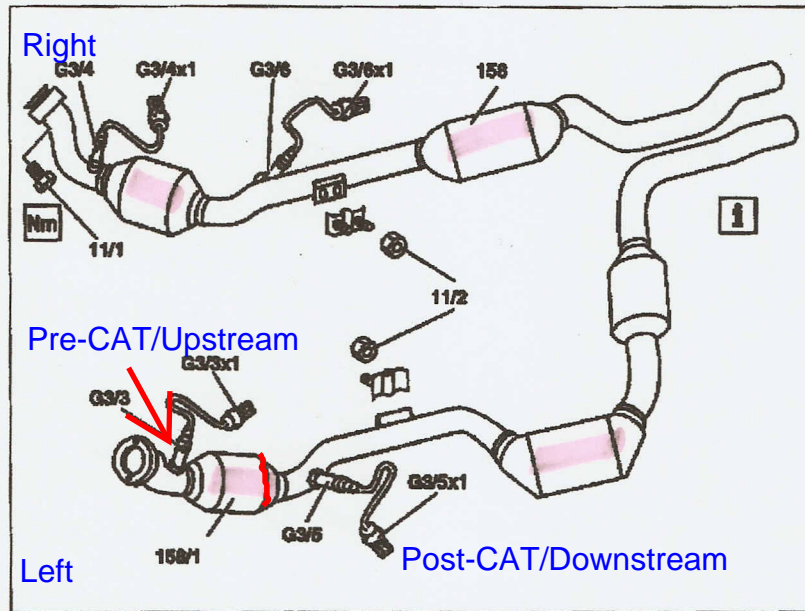

Illustrated on M112

- 11/1 Bolts
- 11/2 Nuts
- 158 Rear three way catalytic converter
- 158/1 Front three way catalytic converter
- G3/3 Left O2 sensor upstream TWC [KAT]
- G3/3x1 Left O2 sensor connector, upstream TWC
- G3/4 Right O2 sensor upstream TWC [KAT]
- G3/4x1 O2connector of right oxygen sensor, upstream TWC
- G3/5 Left O2 sensor downstream TWC [KAT]
- G3/5x1 Left O2 sensor connector, downstream of TWC
- G3/6 Right O2 sensor downstream TWC [KAT]
- G3/6x1 Right O2 sensor connector, downstream TWC