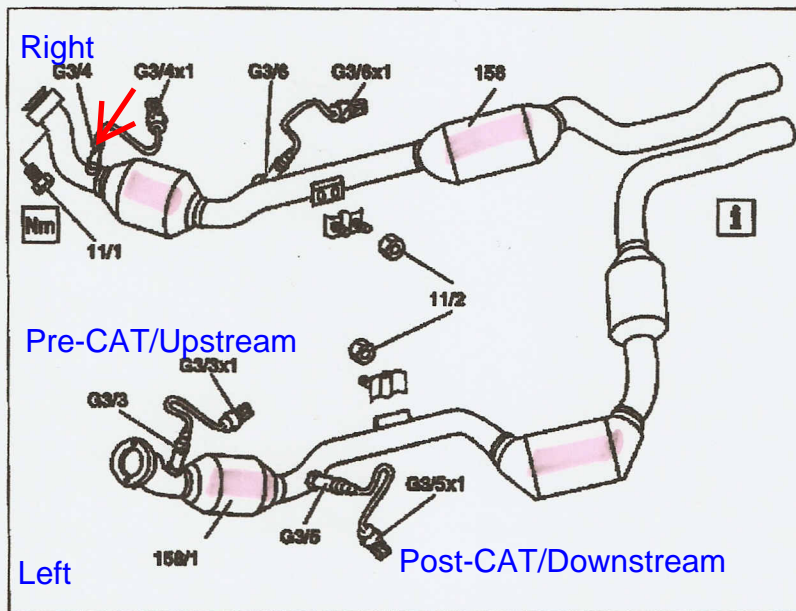

Illustrated on M112

- 11/1 Bolts
- 11/2 Nuts
- 158 Rear three way catalytic converter
- 158/1 Front three way catalytic converter
- G3/3 Left O2 sensor upstream TWC [KAT]
- G3/3x1 Left O2 sensor connector, upstream TWC
- G3/4 Right O2 sensor upstream TWC [KAT]
- G3/4x1 O2connector of right oxygen sensor, upstream TWC
- G3/5 Left O2 sensor downstream TWC [KAT]
- G3/5x1 Left O2 sensor connector, downstream of TWC
- G3/6 Right O2 sensor downstream TWC [KAT]
- G3/6x1 Right O2 sensor connector, downstream TWC