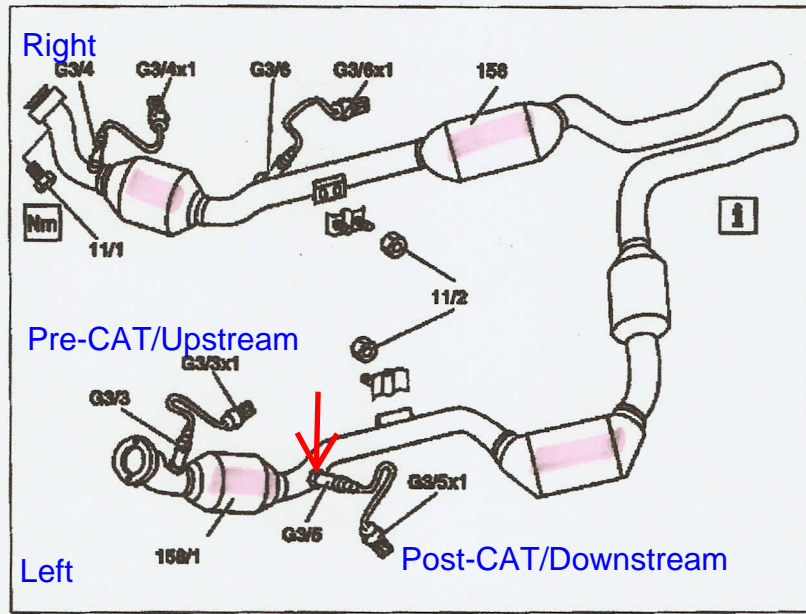

Illustrated on M112

- 11/1 Bolts
- 11/2 Nuts
- 158 Rear three way catalytic converter
- 158/1 Front three way catalytic converter
- G3/3 Left O2 sensor upstream TWC [KAT]
- G3/3x1 Left O2 sensor connector, upstream TWC
- G3/4 Right O2 sensor upstream TWC [KAT]
- G3/4x1 O2connector of right oxygen sensor, upstream TWC
- G3/5 Left O2 sensor downstream TWC [KAT]
- G3/5x1 Left O2 sensor connector, downstream of TWC
- G3/6 Right O2 sensor downstream TWC [KAT]
- G3/6x1 Right O2 sensor connector, downstream TWC