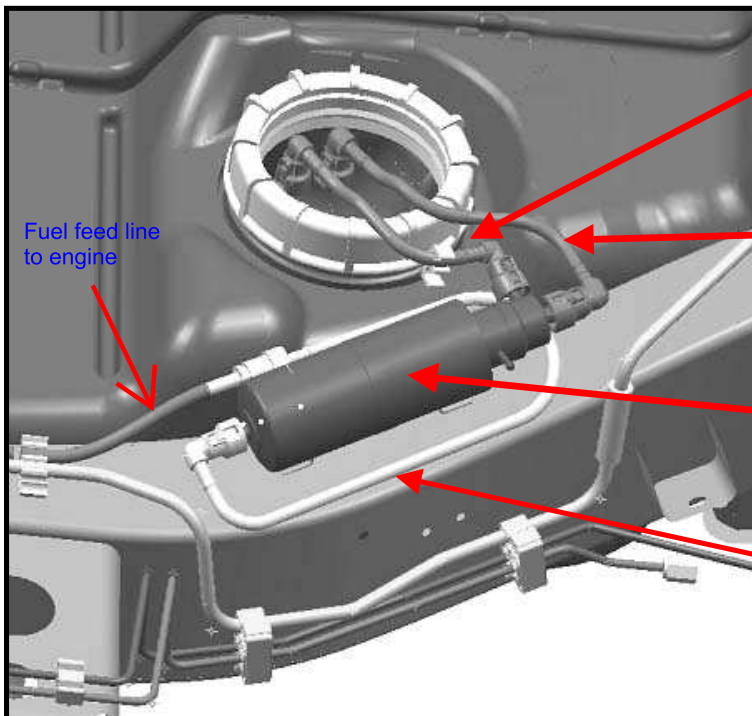

# Service Note

**Return Line**  
**A163-470-29-64**

**Feed Line**  
**A163-470-28-64**

**Larger Filter**  
**A163-477-05-01** 07-01

**“Service Only” Loop Line**  
**A163-470-37-64**

The larger filter is installed in production as of approx. March 26, 2001 and does not require the “service only” loop line.