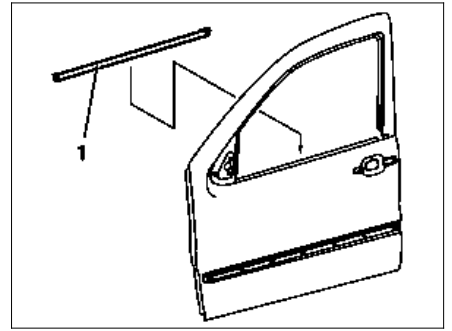

MODEL 163.113 /128 /136 /154 /157 /172 /174 /175

1 Sealing rail

P72.10-2279-01

☒ ☒	Remove/install		
1	Remove door liner from front door		AR72.10-P-1000GH
2	Press sealing rail (1) off of door upward	☒ Assembly wedge	*110589035900
3	Install in the reverse order		