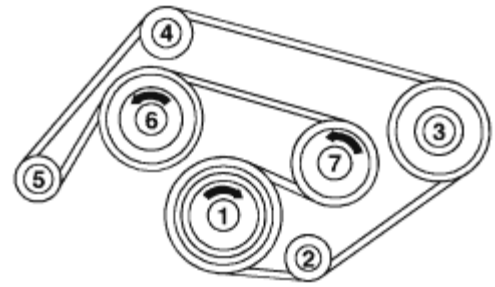

AR13.22-P-3902-02B	Running diagram of poly V-belt		
--------------------	--------------------------------	--	--

**6-groove single-belt drive, without AC compressor**

- 1 Crankshaft
- 2 Guide pulley 2
- 3 Power steering pump
- 4 Guide pulley 1
- 5 Generator
- 6 Coolant pump and fan
- 7 Tension pulley

P13.22-0233-01

**6-groove single-belt drive, with AC compressor**

- 1 Crankshaft
- 2 AC compressor
- 3 Power steering pump
- 4 Guide pulley 1
- 5 Generator
- 6 Coolant pump and fan
- 7 Tension pulley

P13.22-0234-01