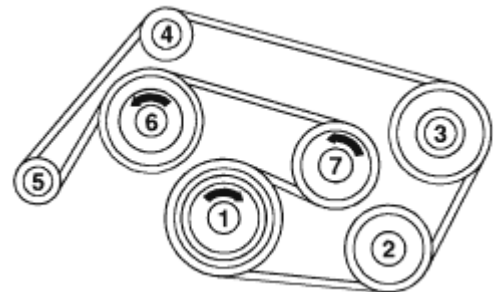

AR13.22-P-3902-02B	Running diagram of poly V-belt		
--------------------	--------------------------------	--	--

**6-groove single-belt drive, without AC compressor**

- 1 Crankshaft
- 2 Guide pulley 2
- 3 Power steering pump
- 4 Guide pulley 1
- 5 Generator
- 6 Coolant pump and fan
- 7 Tension pulley

P13.22-0233-01

**6-groove single-belt drive, with AC compressor**

- 1 Crankshaft
- 2 AC compressor
- 3 Power steering pump
- 4 Guide pulley 1
- 5 Generator
- 6 Coolant pump and fan
- 7 Tension pulley

P13.22-0234-01