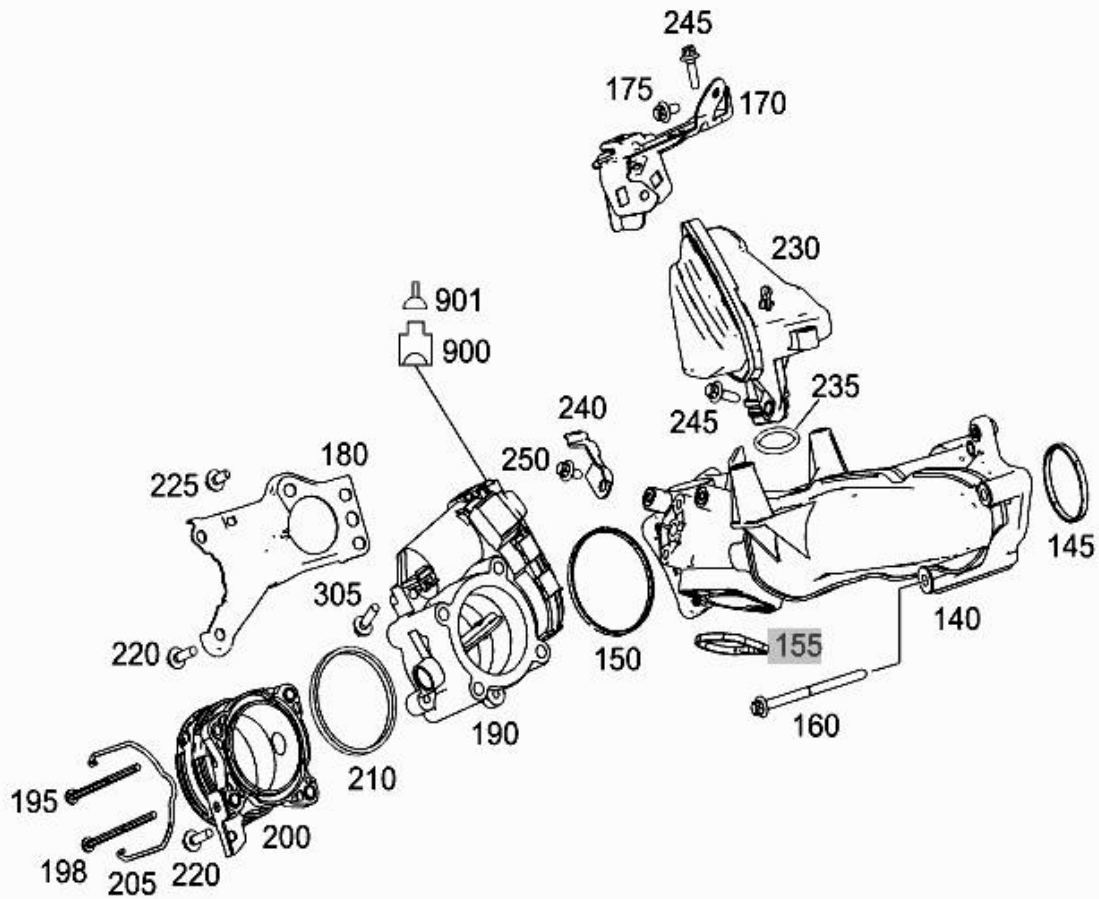

# - Picture -

<b>Mode</b>	MD mode	<b>Mod. des. overview</b>	M SEDAN
<b>FIN/MD</b>	4JG 1641251A496880	<b>Catalog</b>	69H
<b>VIN</b>	4JGBB25E49A496880	<b>Major assembly:</b>	M - Engine
<b>Sales designation</b>	ML 350 CDI 4MATIC	<b>Major assembly MD</b>	642820 40 793436
<b>Assortment class</b>	Car	<b>Group</b>	14 - INTAKE AND EXHAUST MANIFOLDS
<b>Market</b>	North America	<b>Subgroup</b>	030 - INTAKE MANIFOLD
<b>Picture number</b>	B14030000451.120102		

TYP 164  
204  
207  
212  
221  
251