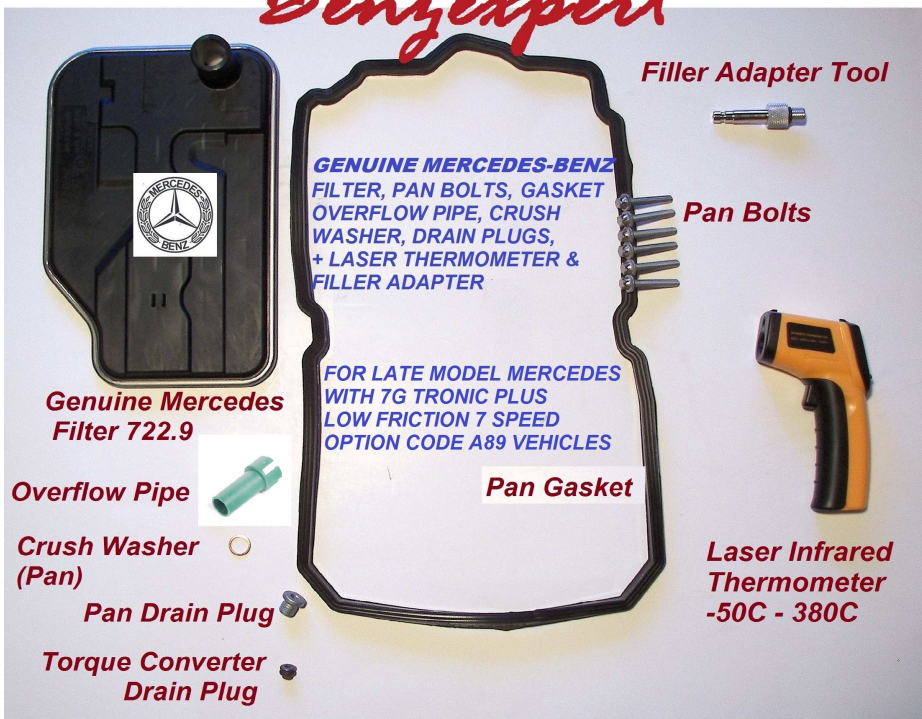

"The Works" Ultimate GENUINE Mercedes Benz 7 Speed "A89" 722.9 Transmission Service Kit from

Benzexpert

NOTE: You must include , if you have the standard (

Shipping Options

With USPS Priority Mail Shipping $14

Add to Cart

Transfer Case Chain 2006-2012 ML GL R Series